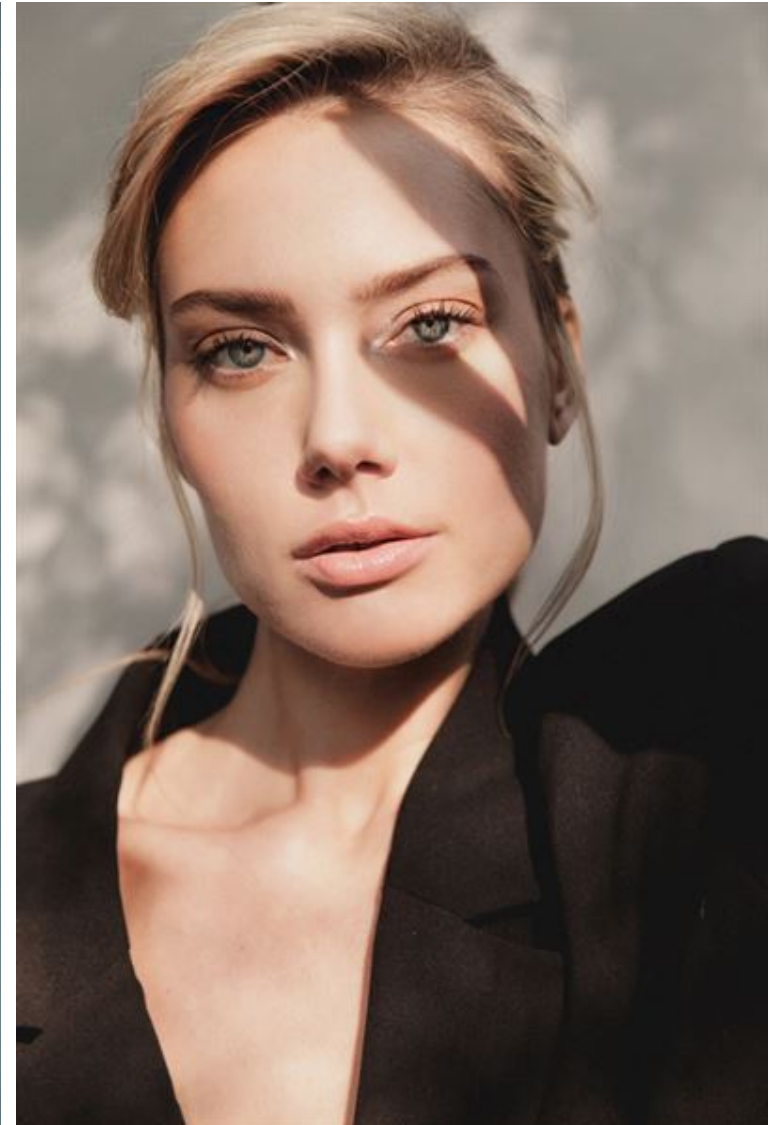

Kristin Totaro

Height 180cm / 5' 11.0"

Bust 86cm / 34"

Waist 65cm / 25.5"

Hips 91cm / 36"

Shoes EU/US/UK 41.5 / 10 / 8

Eyes Blue

Hair Blond