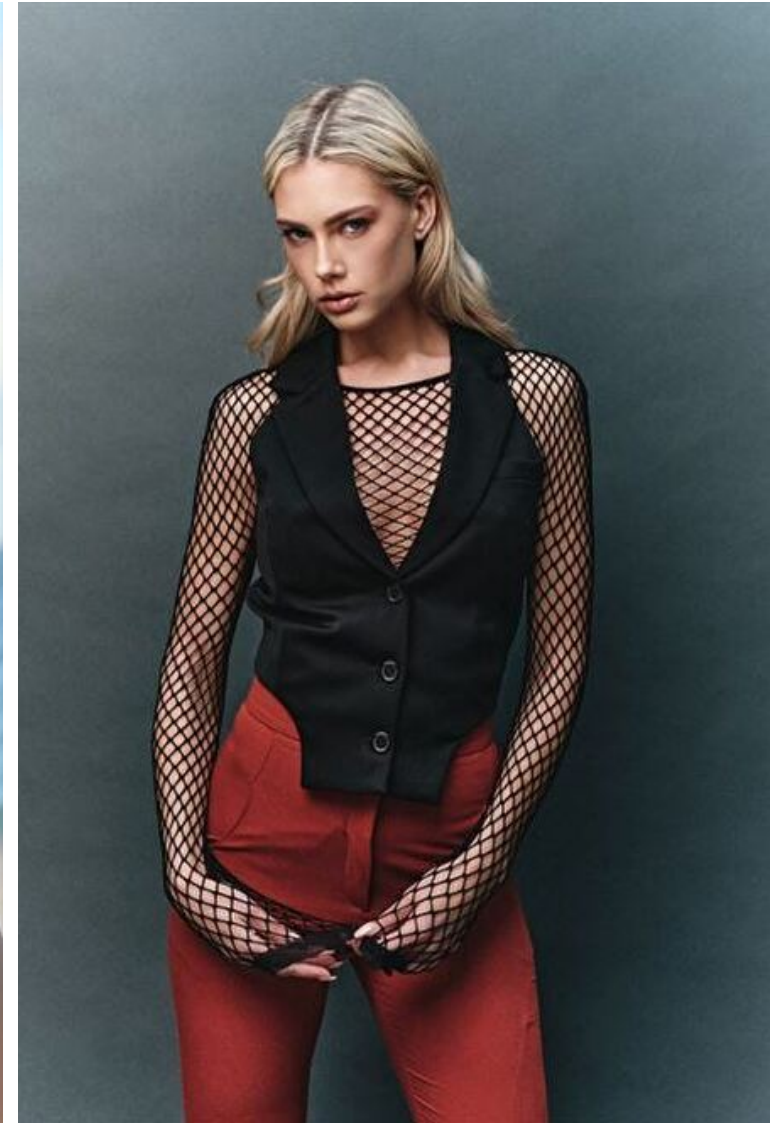

Kristin Totaro

Height 180cm / 5' 11.0"

Bust 86cm / 34"

Waist 65cm / 25.5"

Hips 91cm / 36"

Shoes EU/US/UK 41.5 / 10 / 8

Eyes Blue

Hair Blond