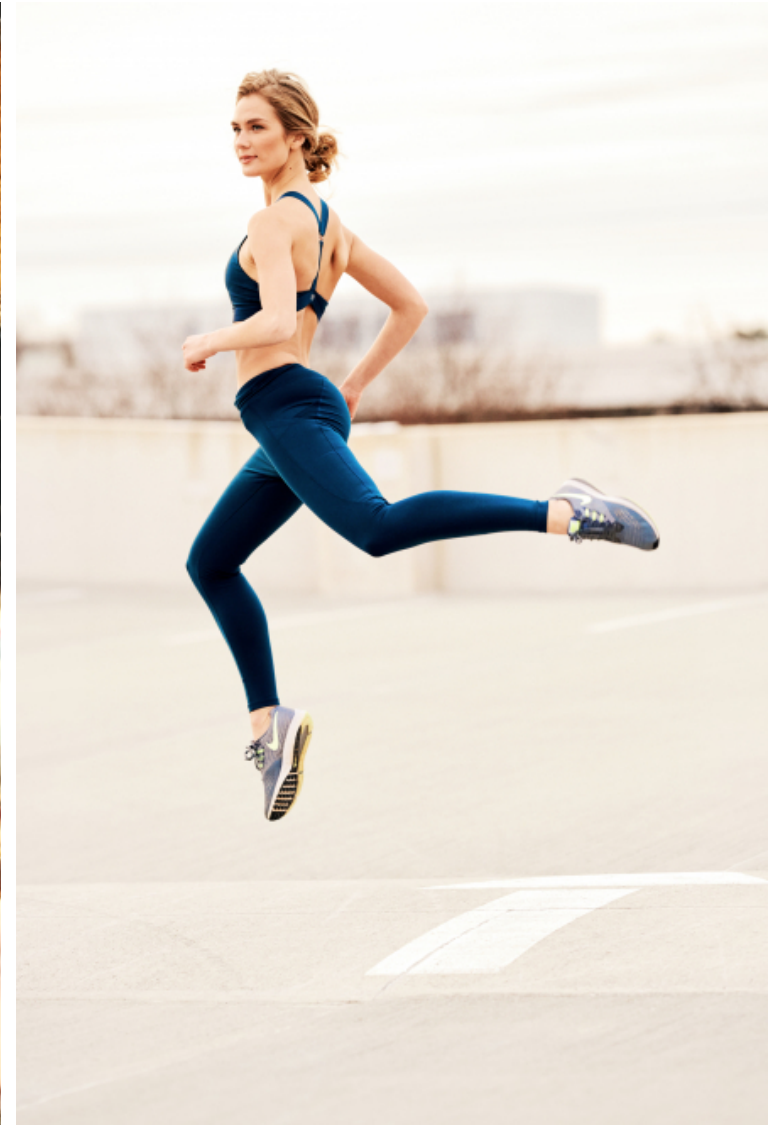

Select

MODEL MANAGEMENT

500 Bishop St NW SUITE A-2, Atlanta, 30318, Georgia, United States
Email: info.atlanta@selectmodel.com Website: <https://selectmodel.com/>

Kyla Stewart

Height 175cm / 5' 9.0"

Size EU/US 32 / 2

Waist 61cm / 24"

Hips 91cm / 36"

Shoes EU/US/UK 40 / 9 / 7

Eyes Blue green

Hair Light brown

Bust 81cm / 32"

Cup C