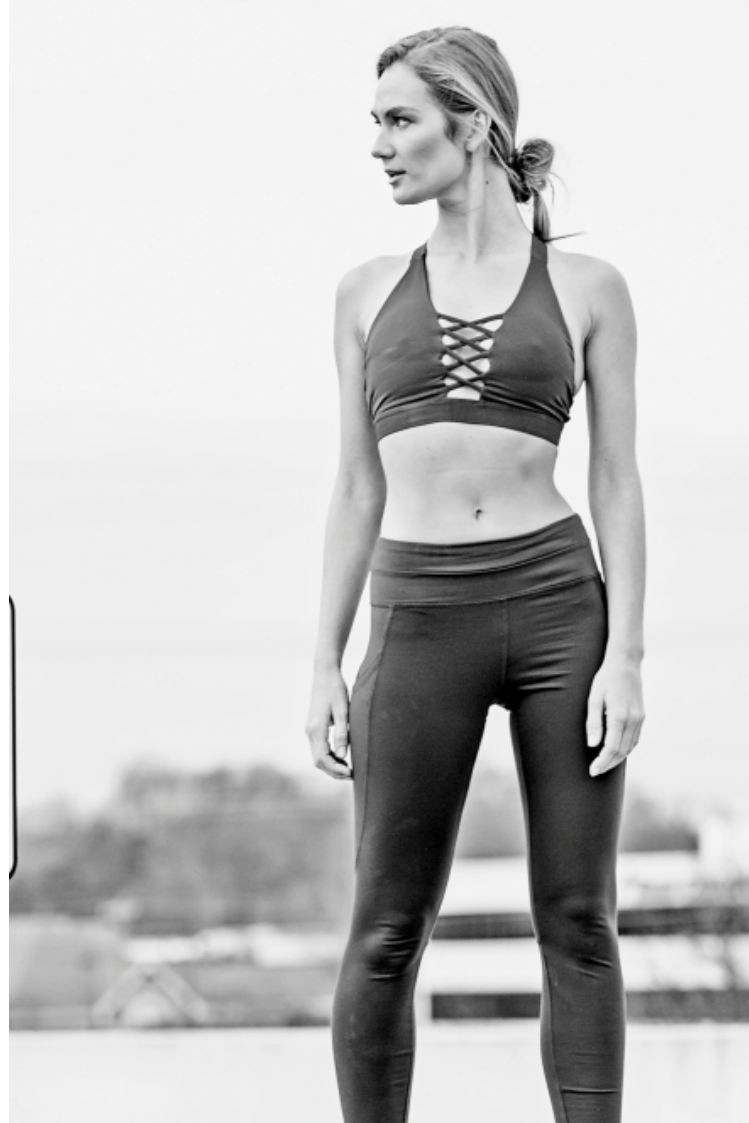

Select

MODEL MANAGEMENT

500 Bishop St NW SUITE A-2, Atlanta, 30318, Georgia, United States
Email: info.atlanta@selectmodel.com Website: <https://selectmodel.com/>

Kyla Stewart

Height 175cm / 5' 9.0"

Size EU/US 32 / 2

Waist 61cm / 24"

Hips 91cm / 36"

Shoes EU/US/UK 40 / 9 / 7

Eyes Blue green

Hair Light brown

Bust 81cm / 32"

Cup C