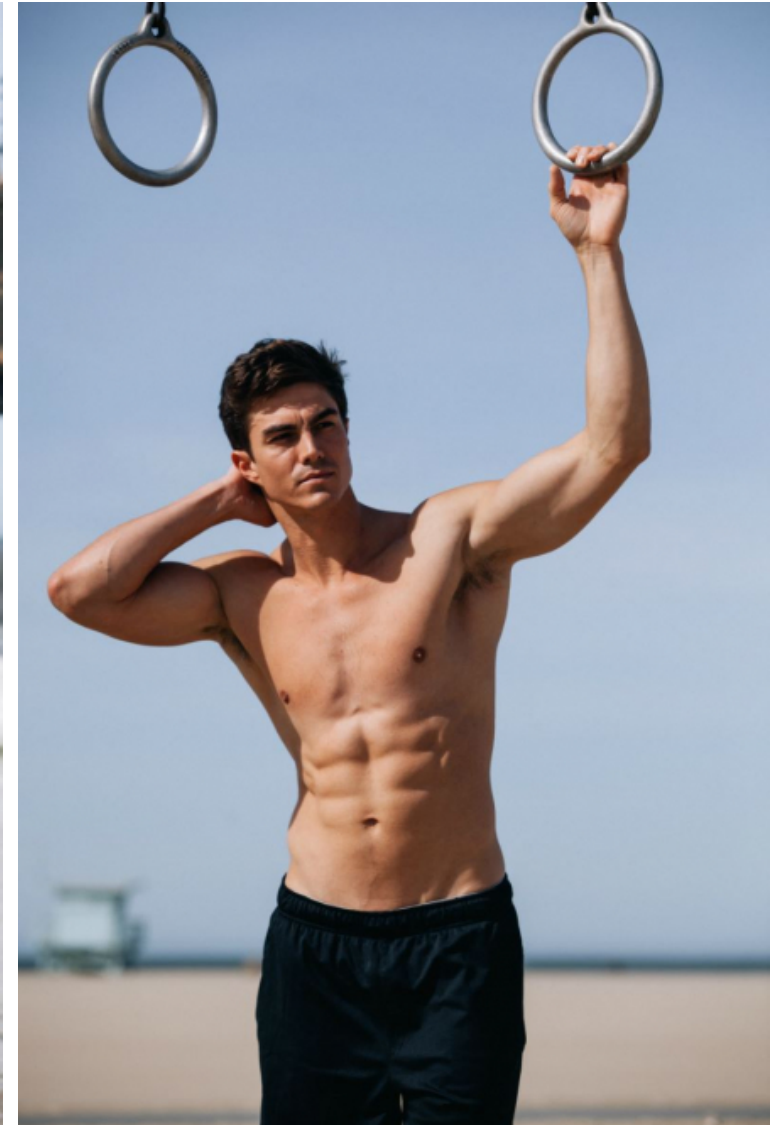

Select

MODEL MANAGEMENT

500 Bishop St NW SUITE A-2, Atlanta, 30318, Georgia, United States
Phone: (404) 872-7444 **Fax:** (404) 874-1526 **Email:** info.atlanta@selectmodel.com **Website:** <https://selectmodel.com/>

Kyle Kriesel

Height 188cm / 6' 2.0"

Waist 84cm / 33"

Shoes EU/US/UK 44.5 / 11.5 /
10

Hair Brown

Eyes Brown

Inseam 81cm / 32"

Suit size 51cm / 41"

Suit cut Regular