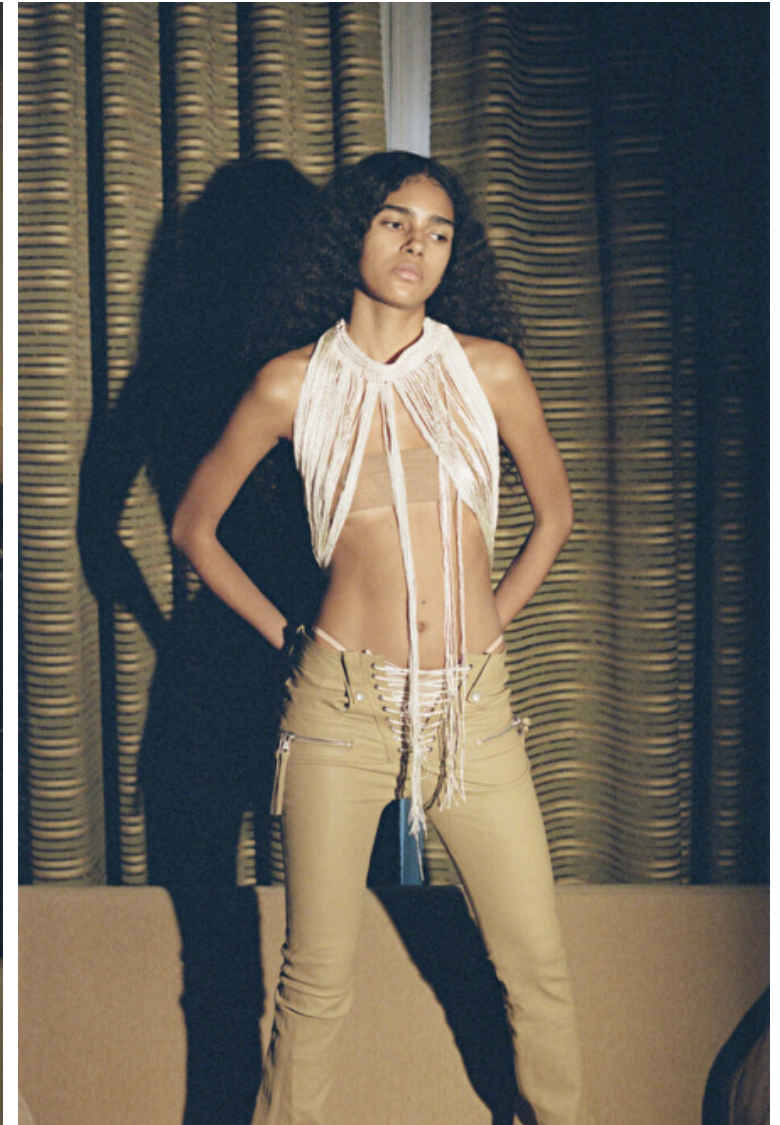

Select

MODEL MANAGEMENT

500 Bishop St NW SUITE A-2, Atlanta, 30318, Georgia, United States
Phone: (404) 872-7444 Fax: (404) 874-1526 Email: info.atlanta@selectmodel.com Website: <https://selectmodel.com/>

Laetitia Thalien

Height 174cm / 5' 8.5"

Bust 86cm / 34"

Waist 61cm / 24"

Hips 87cm / 34.5"

Shoes EU/US/UK 39 / 8 / 6

Eyes Brown

Hair Brown

Cup A/B

Location Paris