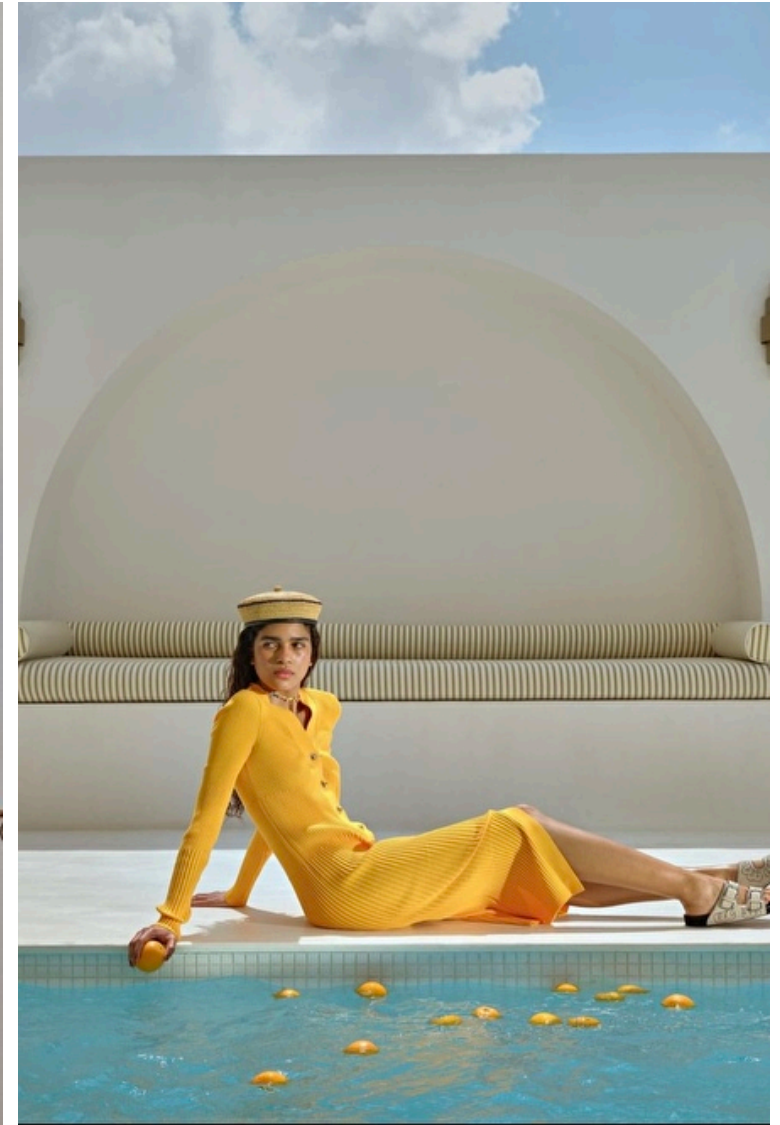

Cup A/B

Location Paris

Laetitia Thalien

Height 174cm / 5' 8.5"

Bust 86cm / 34"

Waist 61cm / 24"

Hips 87cm / 34.5"

Shoes EU/US/UK 39 / 8 / 6

Eyes Brown

Hair Brown

Cup A/B

Location Paris

Laetitia Thalien

Height 174cm / 5' 8.5"

Bust 86cm / 34"

Waist 61cm / 24"