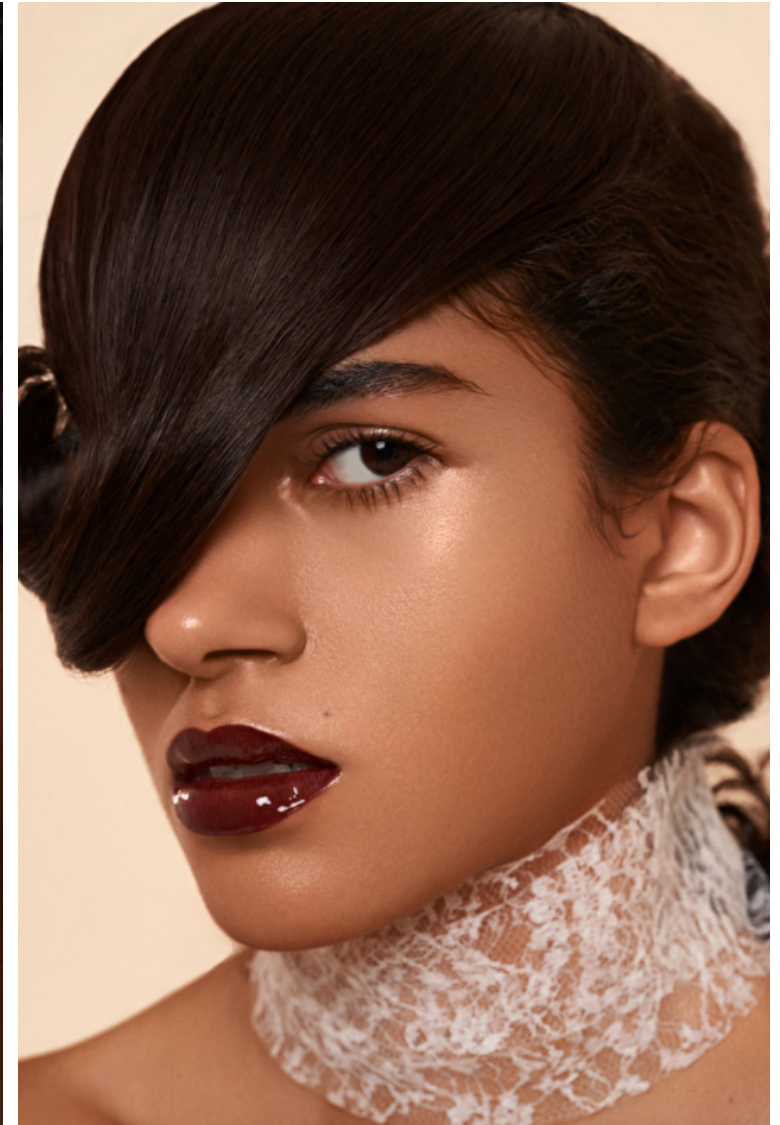

Select

MODEL MANAGEMENT

500 Bishop St NW SUITE A-2, Atlanta, 30318, Georgia, United States
Phone: (404) 872-7444 **Fax:** (404) 874-1526 **Email:** info.atlanta@selectmodel.com **Website:** <https://selectmodel.com/>

Laetitia Thalien

Height 174cm / 5' 8.5"

Bust 86cm / 34"

Waist 61cm / 24"

Hips 87cm / 34.5"

Shoes EU/US/UK 39 / 8 / 6

Eyes Brown

Hair Brown

Cup A/B

Location Paris