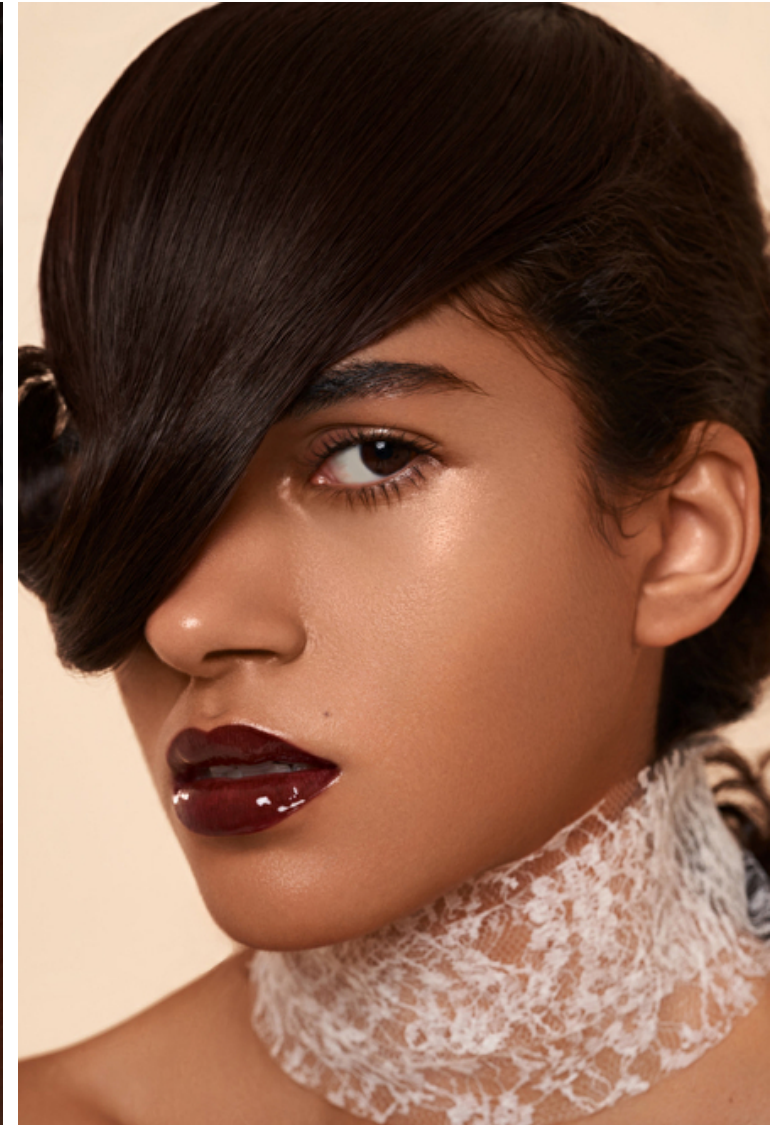

Select

MODEL MANAGEMENT

500 Bishop St NW SUITE A-2, Atlanta, 30318, Georgia, United States
Phone: (404) 872-7444 **Fax:** (404) 874-1526 **Email:** info.atlanta@selectmodel.com **Website:** <https://selectmodel.com/>

Laetitia Thalien

Height 174cm / 5' 8.5"

Bust 86cm / 34"

Waist 61cm / 24"

Hips 89cm / 35"

Shoes EU/US/UK 39 / 8 / 6

Eyes Brown

Hair Brown

Cup A/B

Location Paris