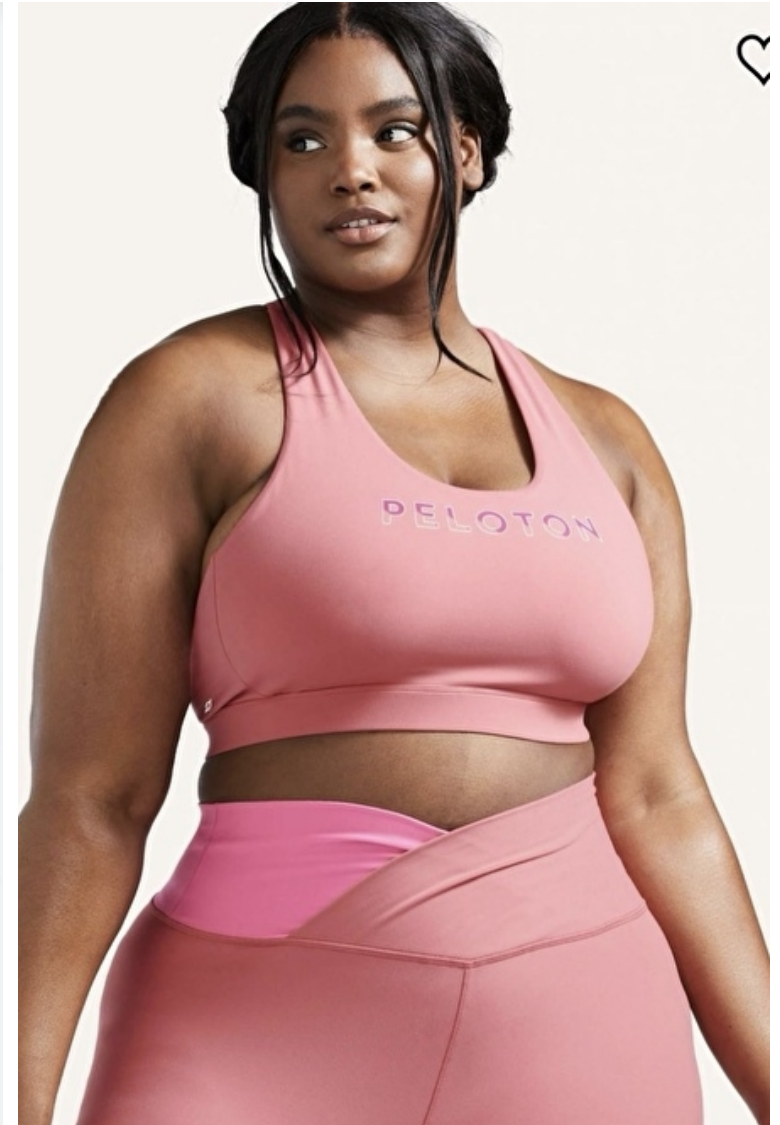

Select

MODEL MANAGEMENT

500 Bishop St NW SUITE A-2, Atlanta, 30318, Georgia, United States
Email: info.atlanta@selectmodel.com Website: <https://selectmodel.com/>

Laken Heckard

Height 180cm / 5' 11.0"

Size EU/US 44 / 14

Bust 112cm / 44"

Waist 94cm / 37"

Hips 119cm / 47"

Shoes EU/US/UK 41.5 / 10 / 8

Eyes Brown

Hair Brown

Cup F