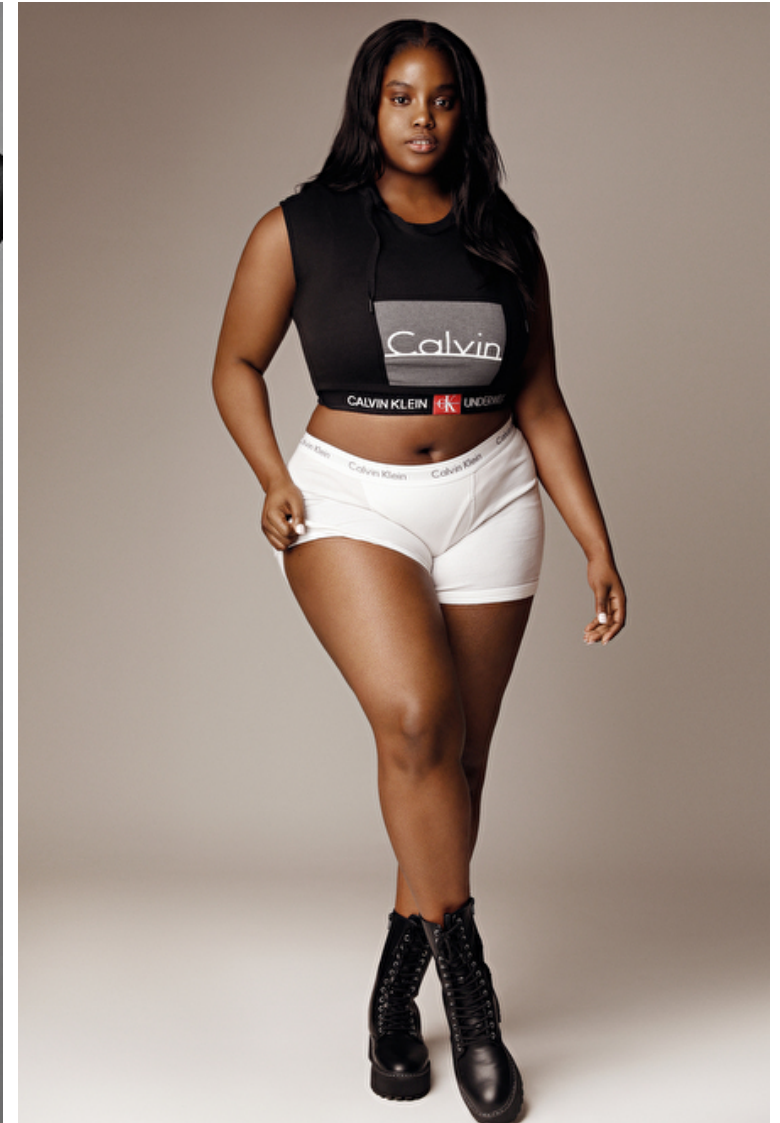

Select

MODEL MANAGEMENT

500 Bishop St NW SUITE A-2, Atlanta, 30318, Georgia, United States
Phone: (404) 872-7444 Fax: (404) 874-1526 Email: info.atlanta@selectmodel.com Website: <https://selectmodel.com/>

Laken Heckard

Height 180cm / 5' 11.0"

Size EU/US 44 / 14

Bust 119cm / 47"

Waist 99cm / 39"

Hips 127cm / 50"

Shoes EU/US/UK 41.5 / 10 / 8

Eyes Brown

Hair Brown

Cup F