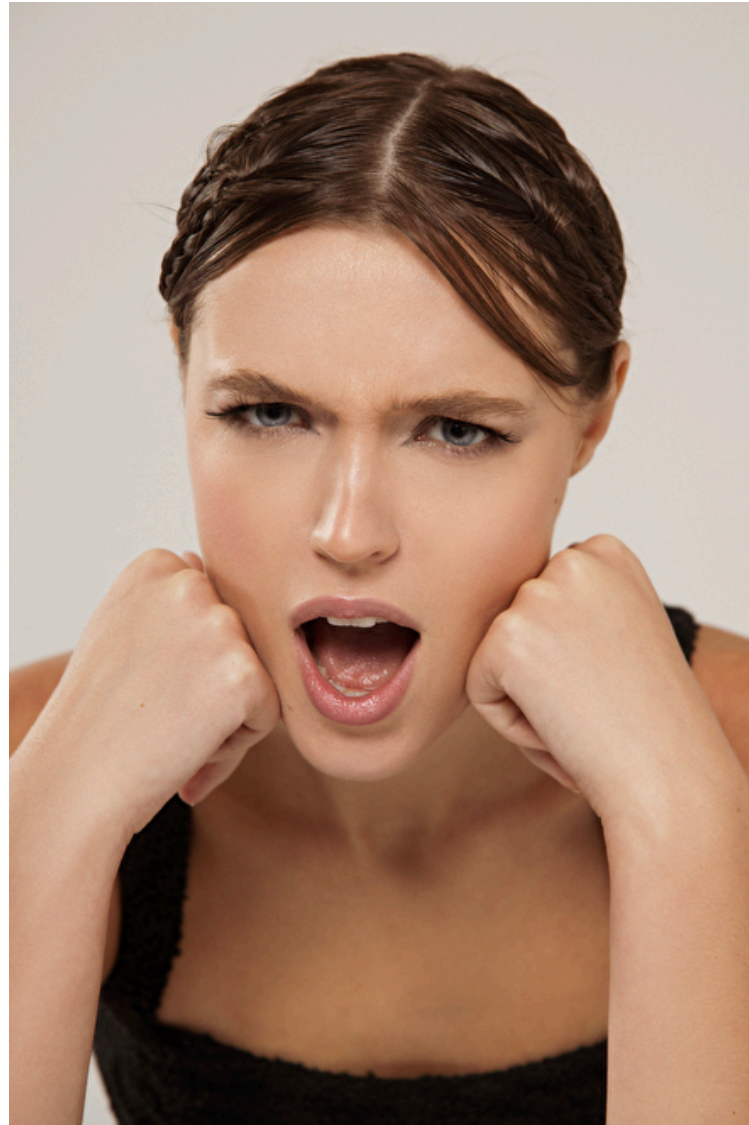

## Leah Terrell

Height 178cm / 5' 10.0"

Bust 81cm / 32"

Waist 61cm / 24"

Hips 86cm / 34"

Shoes EU/US/UK 39 / 8 / 6

Eyes Blue green

Hair Brown