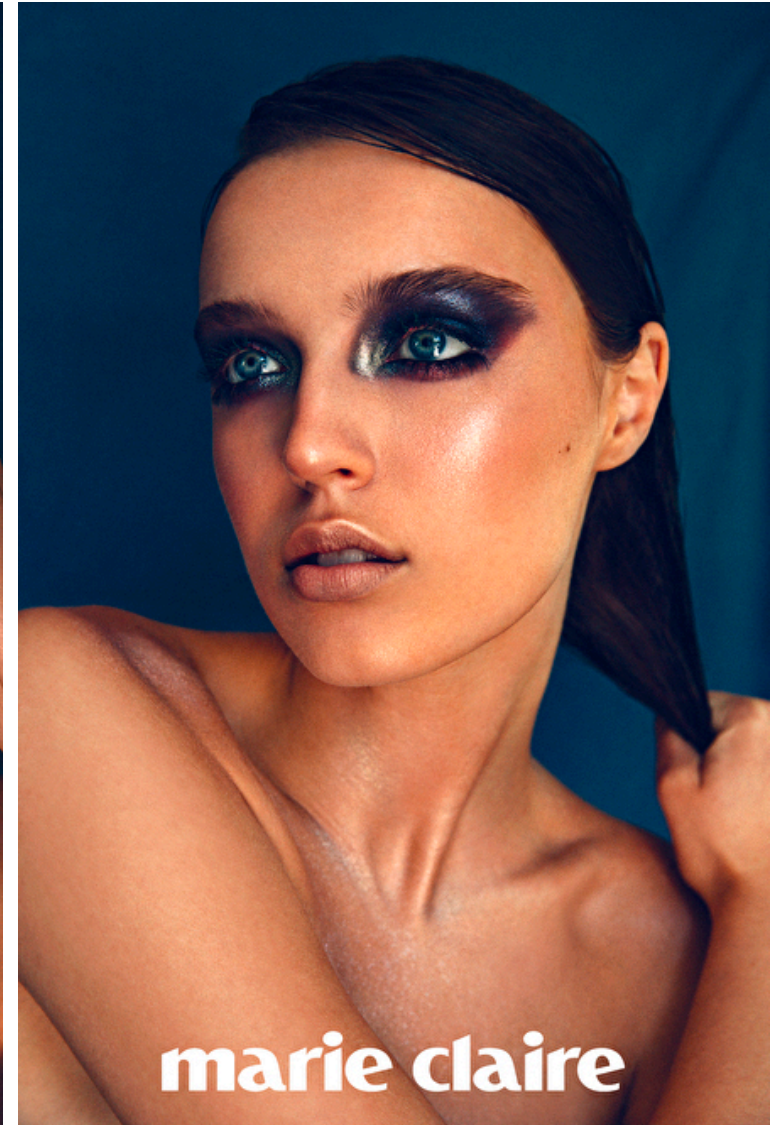

## Leah Terrell

Height 178cm / 5' 10.0"

Bust 81cm / 32"

Waist 59cm / 23"

Hips 86cm / 34"

Shoes EU/US/UK 39 / 8 / 6

Eyes Blue green

Hair Brown