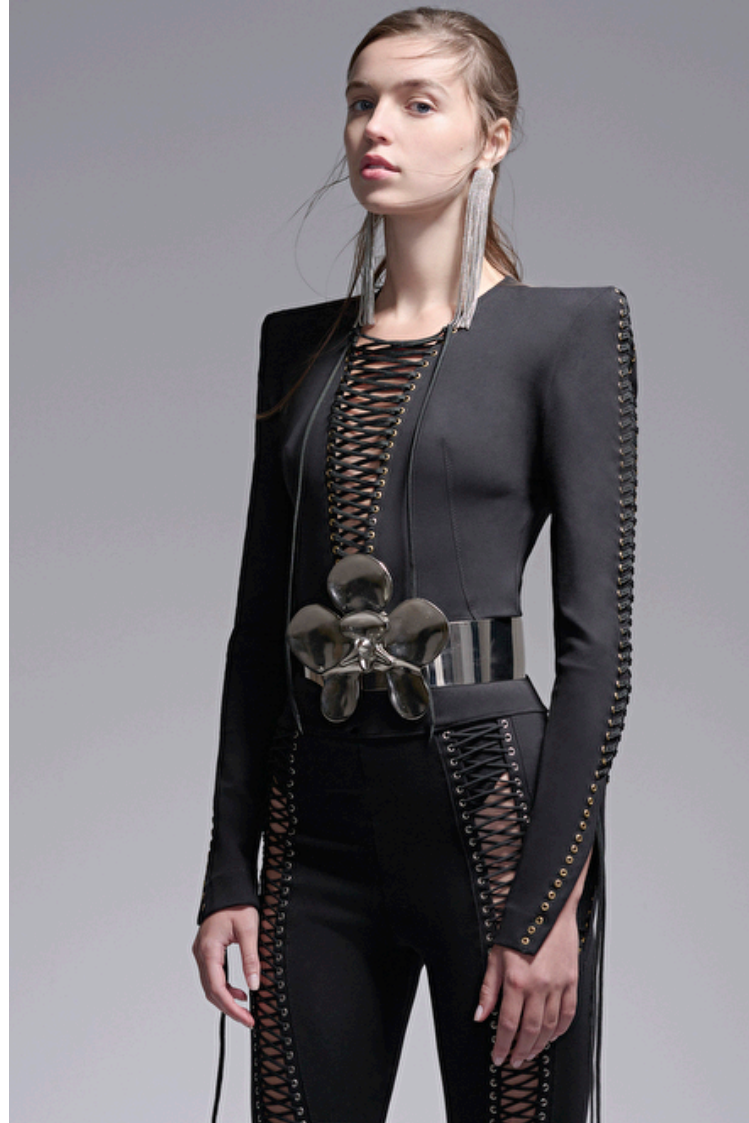

## Leah Terrell

Height 178cm / 5' 10.0"

Bust 81cm / 32"

Waist 61cm / 24"

Hips 86cm / 34"

Shoes EU/US/UK 39 / 8 / 6

Eyes Blue green

Hair Brown