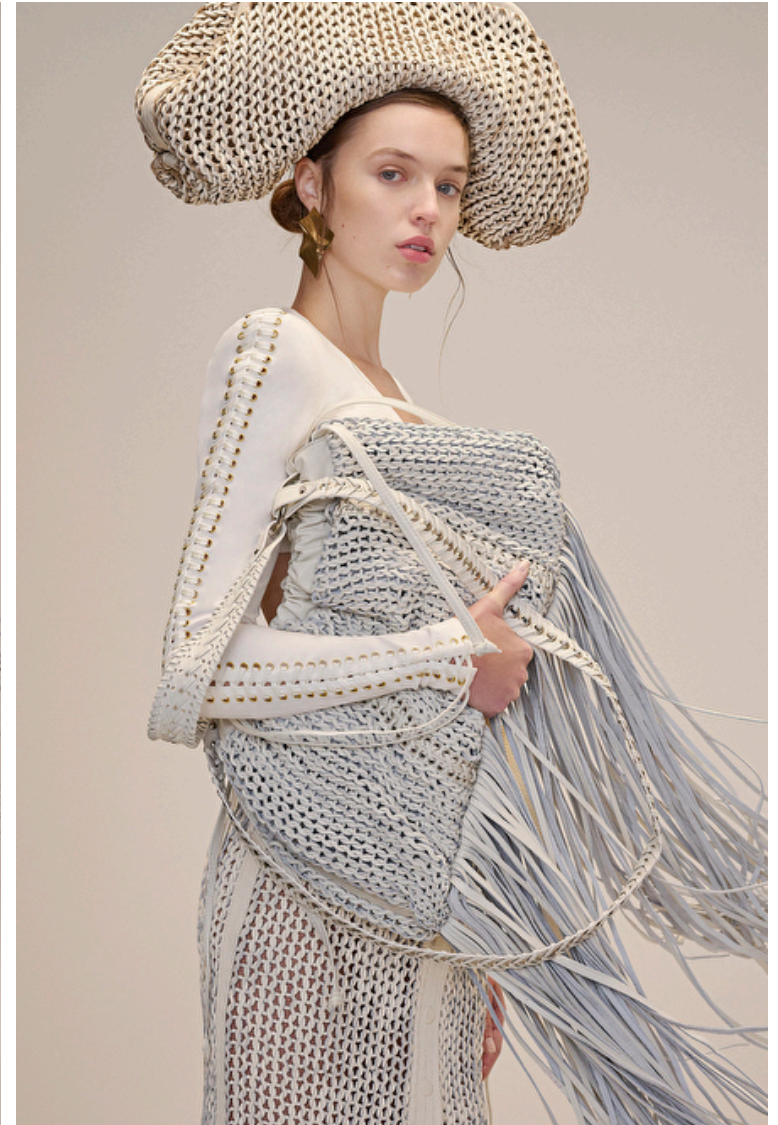

## Leah Terrell

Height 178cm / 5' 10.0"

Bust 81cm / 32"

Waist 59cm / 23"

Hips 86cm / 34"

Shoes EU/US/UK 39 / 8 / 6

Eyes Blue green

Hair Brown