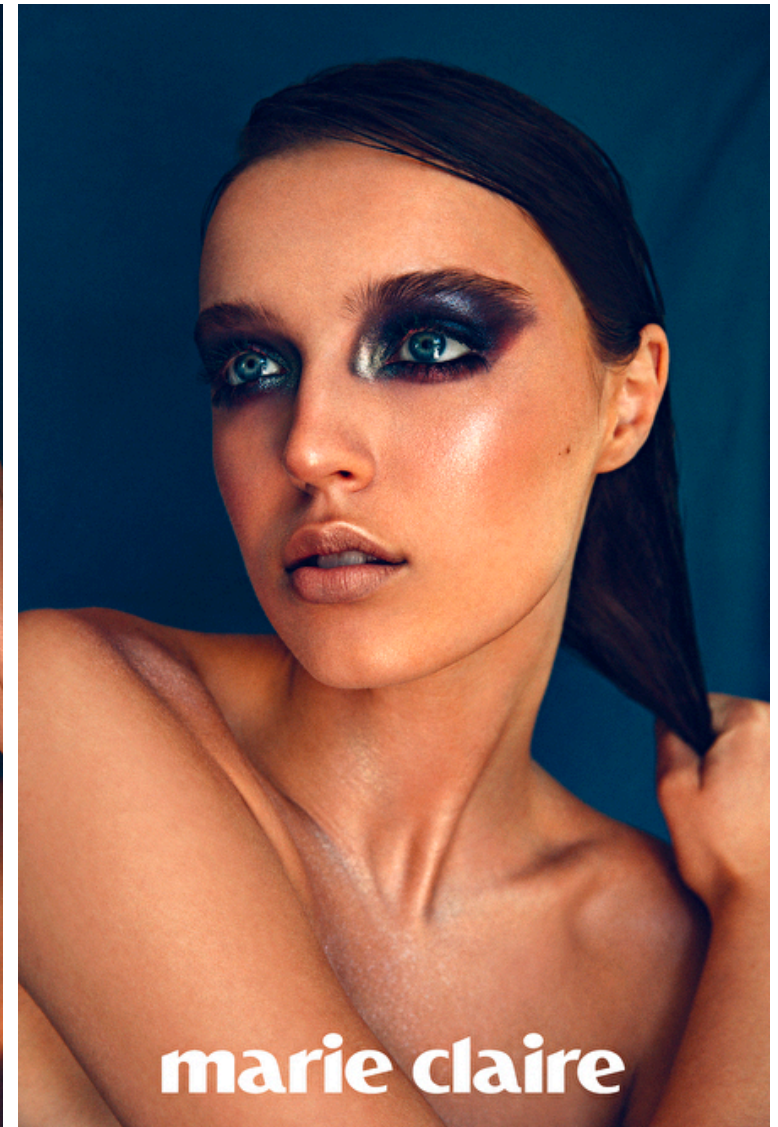

## Leah Terrell

Height 178cm / 5' 10.0"

Bust 81cm / 32"

Waist 61cm / 24"

Hips 86cm / 34"

Shoes EU/US/UK 39 / 8 / 6

Eyes Blue green

Hair Brown