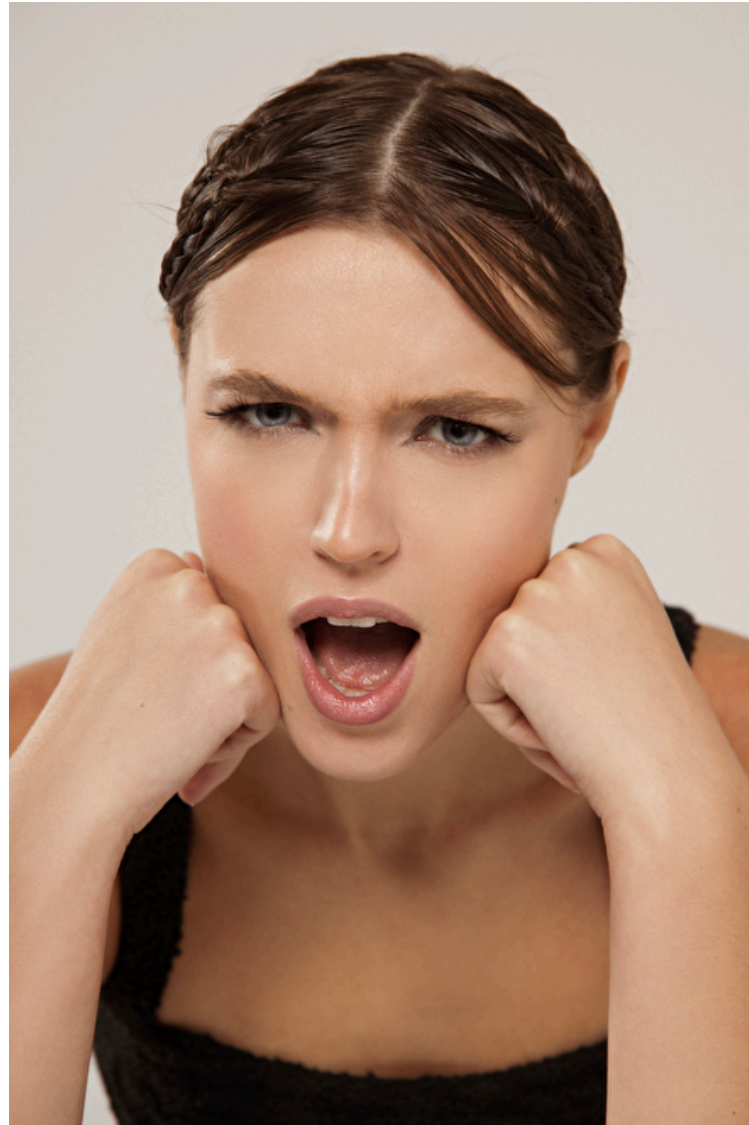

## Leah Terrell

Height 178cm / 5' 10.0"

Bust 81cm / 32"

Waist 59cm / 23"

Hips 86cm / 34"

Shoes EU/US/UK 39 / 8 / 6

Eyes Blue green

Hair Brown