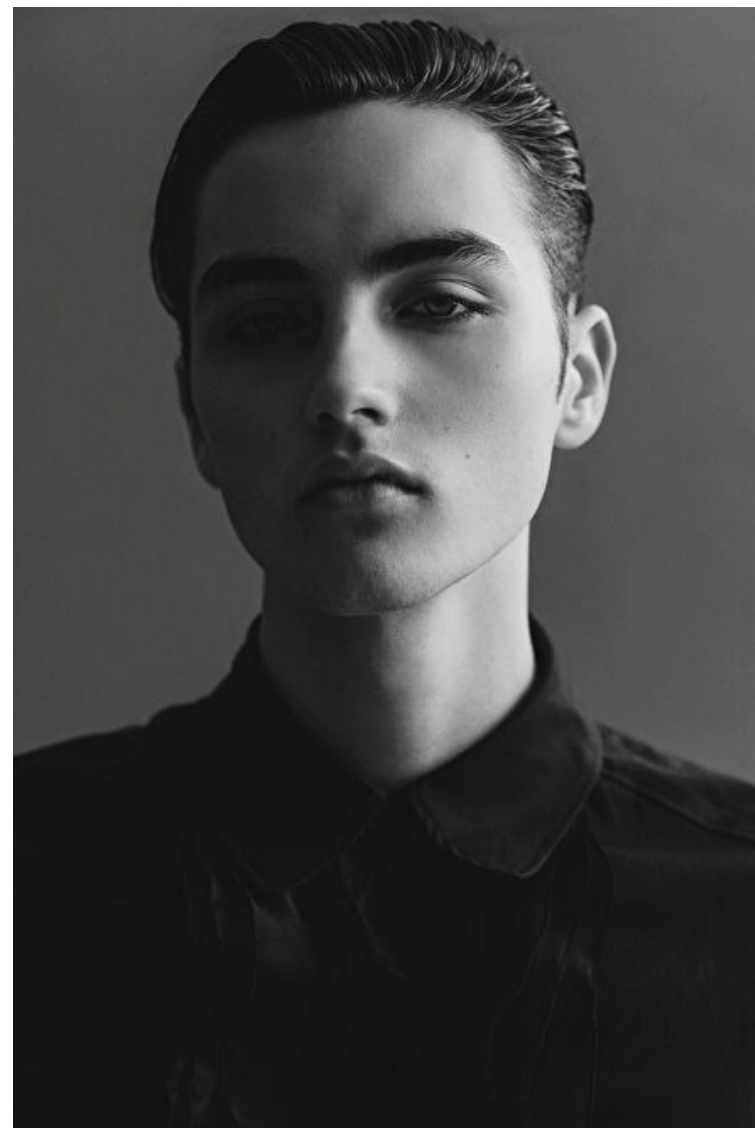

Select

MODEL MANAGEMENT

500 Bishop St NW SUITE A-2, Atlanta, 30318, Georgia, United States
Email: info.atlanta@selectmodel.com **Website:** <https://selectmodel.com/>

Lex Everett

Height 188cm / 6' 2.0"

Waist 71cm / 28"

Eyes Blue green

Hair Brown

Inseam 92cm / 36"

Neck 35cm / 14"

Sleeve 86cm / 34"

Suit size 46cm / 36"