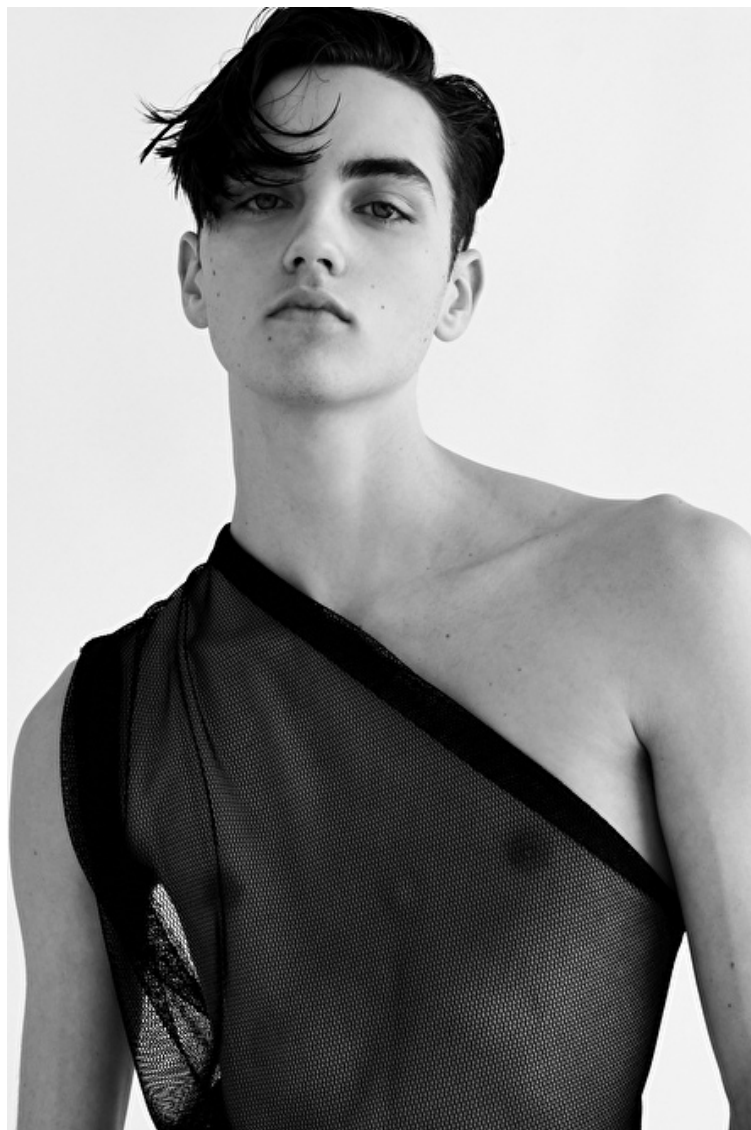

Select

MODEL MANAGEMENT

500 Bishop St NW SUITE A-2, Atlanta, 30318, Georgia, United States
Email: info.atlanta@selectmodel.com Website: <https://selectmodel.com/>

Lex Everett

Height 188cm / 6' 2.0"

Waist 71cm / 28"

Eyes Blue green

Hair Brown

Inseam 92cm / 36"

Neck 35cm / 14"

Sleeve 86cm / 34"

Suit size 46cm / 36"