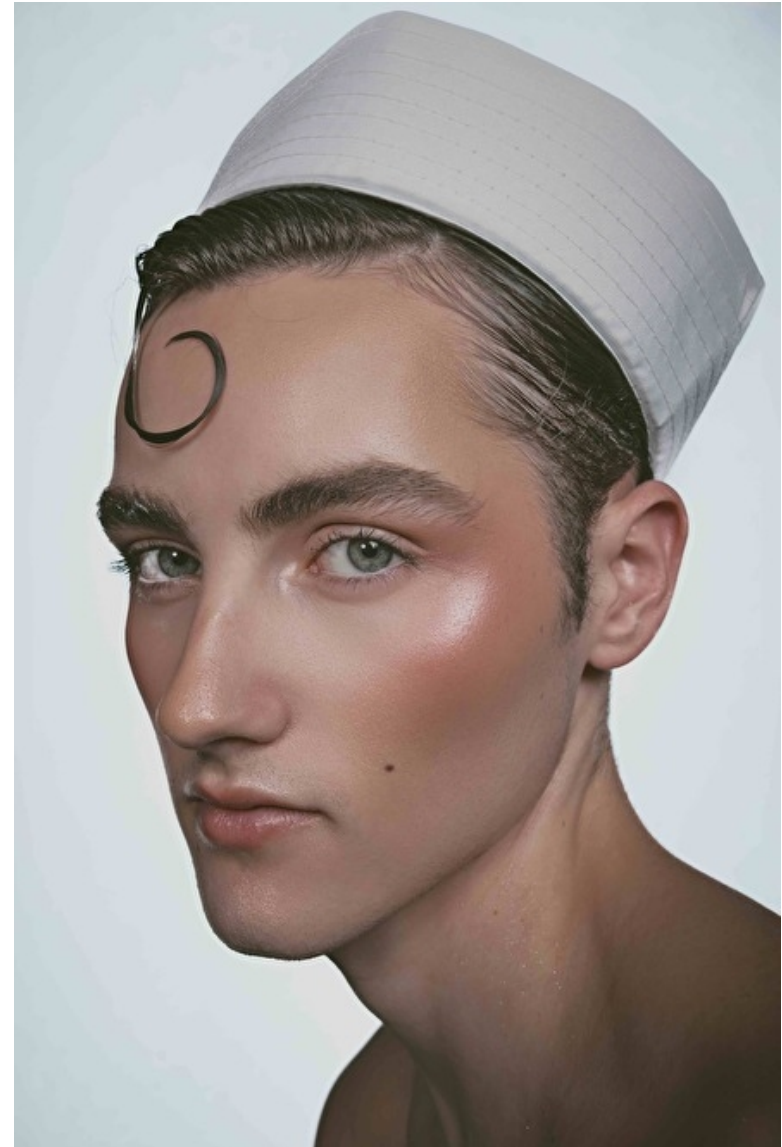

Select

MODEL MANAGEMENT

500 Bishop St NW SUITE A-2, Atlanta, 30318, Georgia, United States
Email: info.atlanta@selectmodel.com **Website:** <https://selectmodel.com/>

Lex Everett

Height 188cm / 6' 2.0"

Waist 71cm / 28"

Eyes Blue green

Hair Brown

Inseam 92cm / 36"

Neck 35cm / 14"

Sleeve 86cm / 34"

Suit size 46cm / 36"