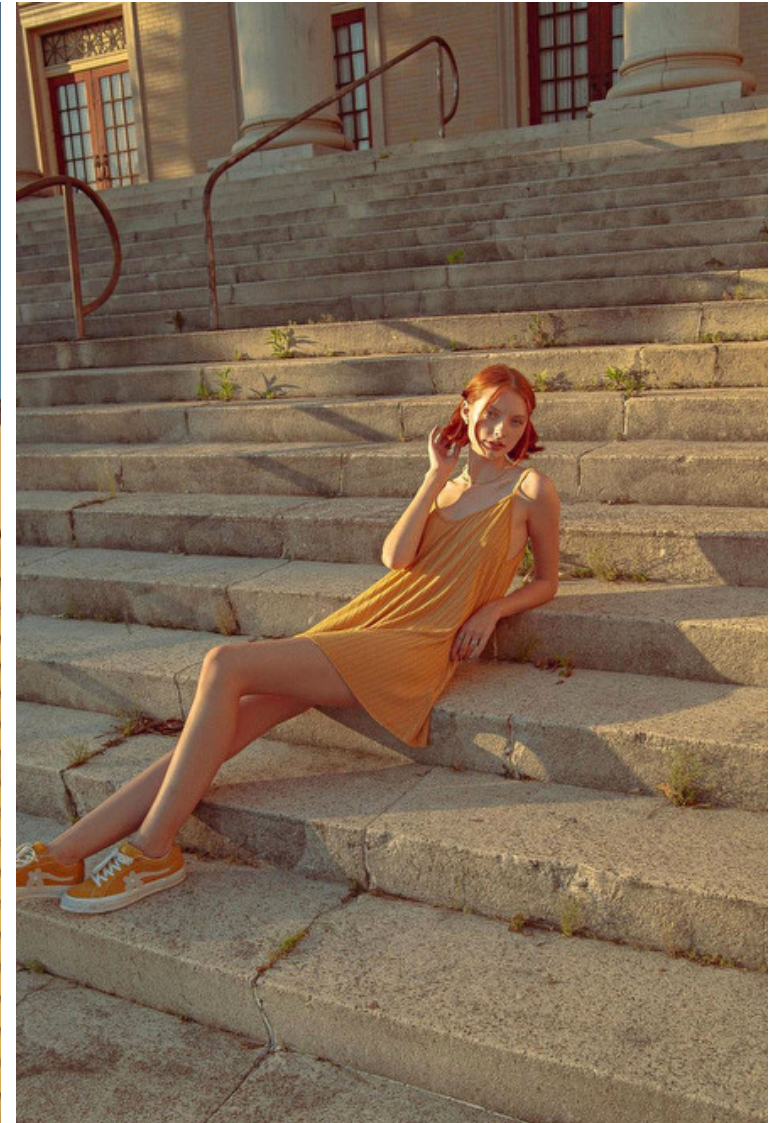

Select

MODEL MANAGEMENT

500 Bishop St NW SUITE A-2, Atlanta, 30318, Georgia, United States
Phone: (404) 872-7444 **Fax:** (404) 874-1526 **Email:** info.atlanta@selectmodel.com **Website:** <https://selectmodel.com/>

Lila Geddie

Height 178cm / 5' 10.0"

Bust 79cm / 31"

Waist 60cm / 23.5"

Hips 92cm / 36"

Shoes EU/US/UK 38 / 7.5 / 5

Eyes Blue green

Hair Red

Cup B