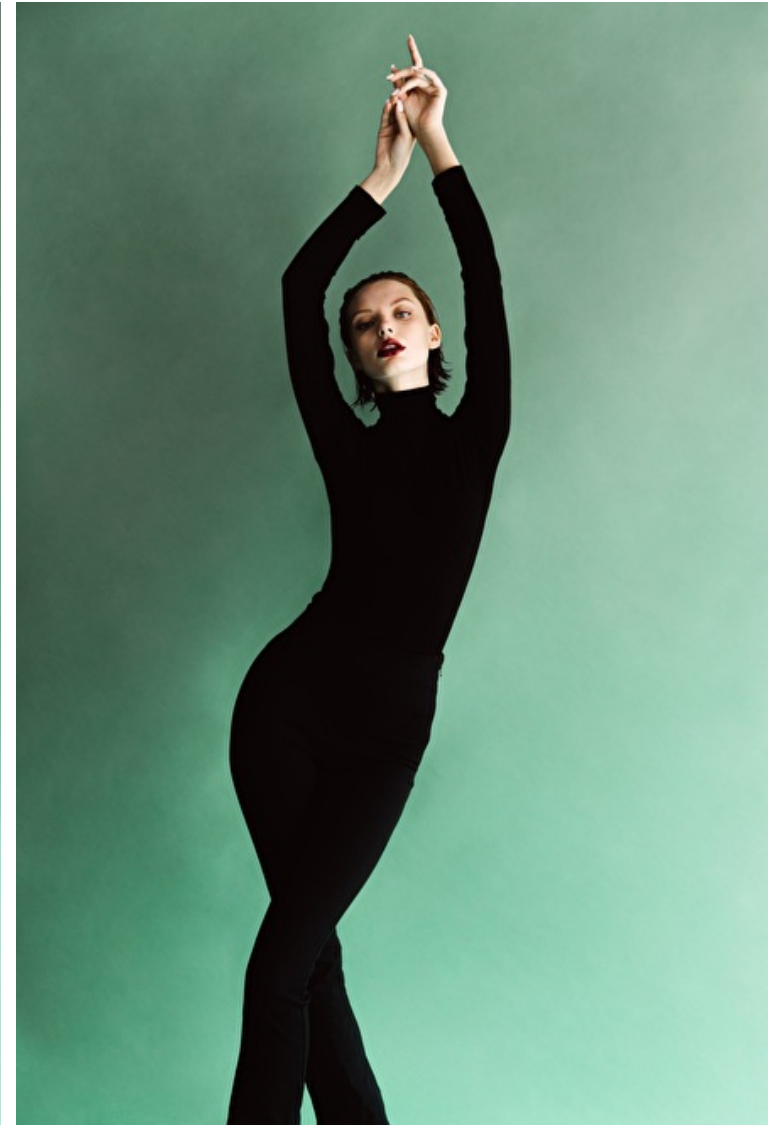

Select

MODEL MANAGEMENT

500 Bishop St NW SUITE A-2, Atlanta, 30318, Georgia, United States

Phone: (404) 872-7444 Fax: (404) 874-1526 Email: info.atlanta@selectmodel.com Website: <https://selectmodel.com/>

Lila Geddie

Height 178cm / 5' 10.0"

Bust 79cm / 31"

Waist 60cm / 23.5"

Hips 92cm / 36"

Shoes EU/US/UK 38 / 7.5 / 5

Eyes Blue green

Hair Red

Cup B