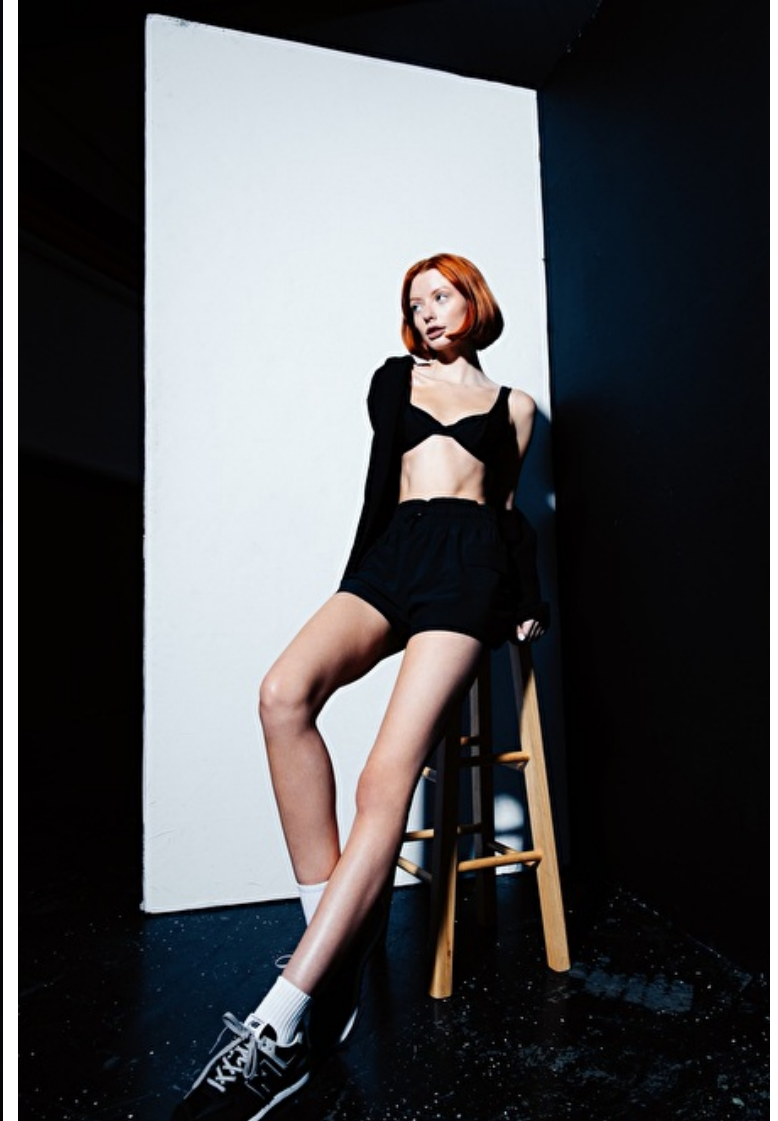

Select

MODEL MANAGEMENT

500 Bishop St NW SUITE A-2, Atlanta, 30318, Georgia, United States

Phone: (404) 872-7444 Fax: (404) 874-1526 Email: info.atlanta@selectmodel.com Website: <https://selectmodel.com/>

Lila Geddie

Height 178cm / 5' 10.0"

Bust 79cm / 31"

Waist 60cm / 23.5"

Hips 92cm / 36"

Shoes EU/US/UK 38 / 7.5 / 5

Eyes Blue green

Hair Red

Cup B