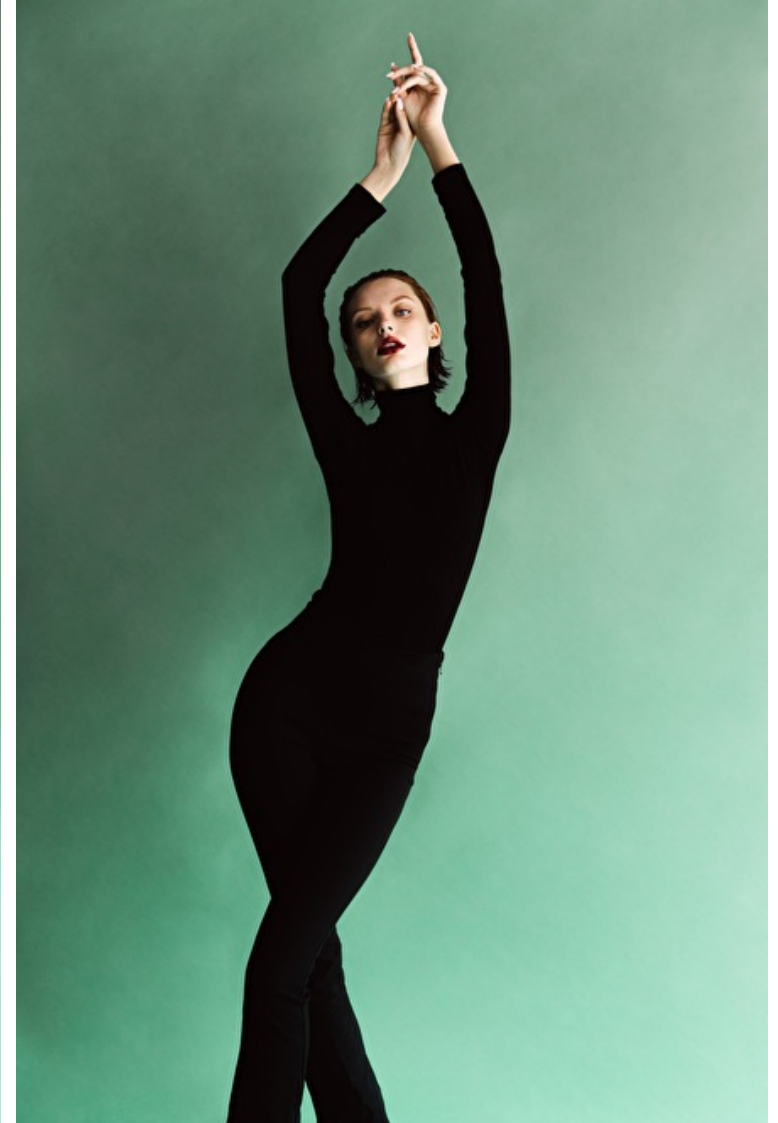

Select

MODEL MANAGEMENT

500 Bishop St NW SUITE A-2, Atlanta, 30318, Georgia, United States

Phone: (404) 872-7444 Fax: (404) 874-1526 Email: info.atlanta@selectmodel.com Website: <https://selectmodel.com/>

Lila Geddie

Height 178cm / 5' 10.0"

Bust 79cm / 31"

Waist 60cm / 23.5"

Hips 92cm / 36"

Shoes EU/US/UK 38 / 7.5 / 5

Eyes Blue green

Hair Red

Cup B