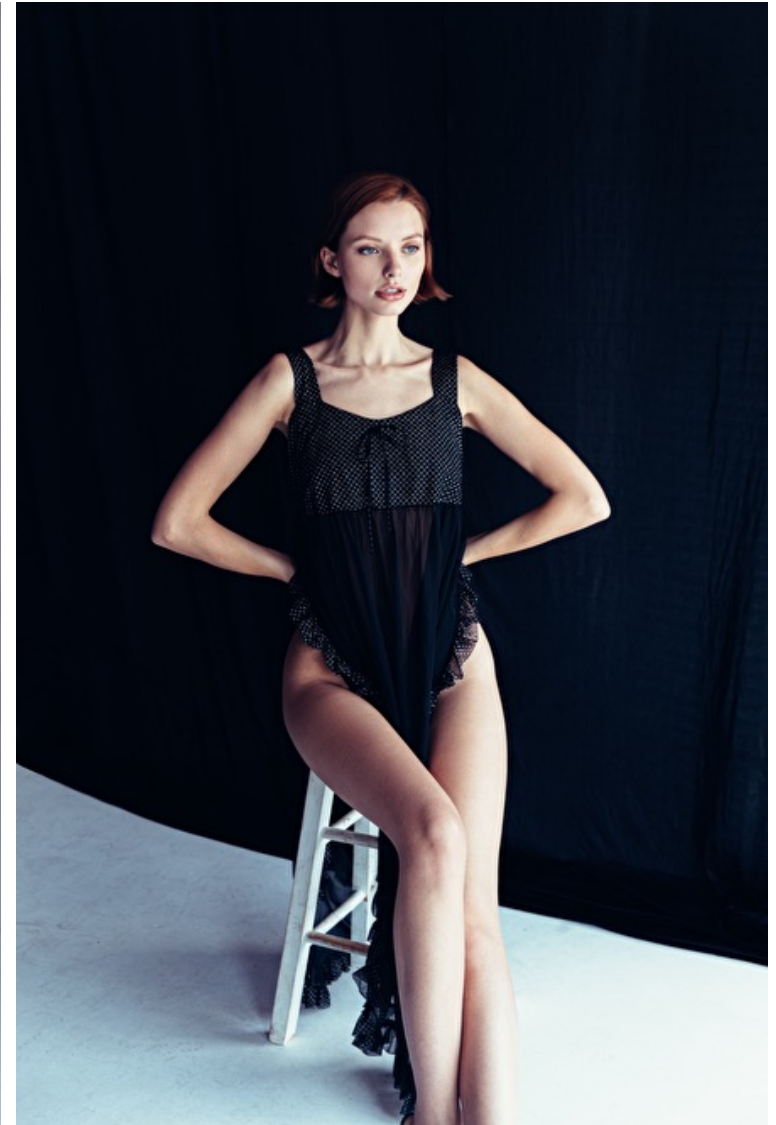

Select

MODEL MANAGEMENT

500 Bishop St NW SUITE A-2, Atlanta, 30318, Georgia, United States
Phone: (404) 872-7444 **Fax:** (404) 874-1526 **Email:** info.atlanta@selectmodel.com **Website:** <https://selectmodel.com/>

Lila Geddie

Height 178cm / 5' 10.0"

Bust 79cm / 31"

Waist 60cm / 23.5"

Hips 92cm / 36"

Shoes EU/US/UK 38 / 7.5 / 5

Eyes Blue green

Hair Red

Cup B