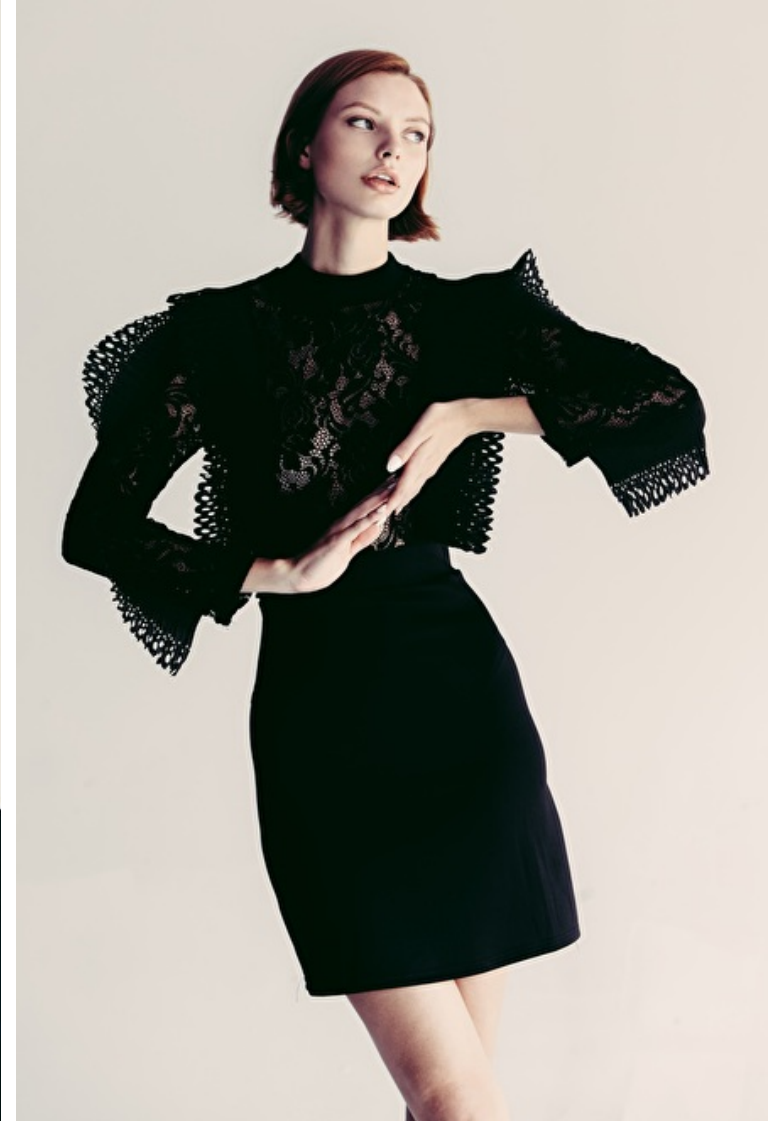

Select

MODEL MANAGEMENT

500 Bishop St NW SUITE A-2, Atlanta, 30318, Georgia, United States

Phone: (404) 872-7444 Fax: (404) 874-1526 Email: info.atlanta@selectmodel.com Website: <https://selectmodel.com/>

Lila Geddie

Height 178cm / 5' 10.0"

Bust 79cm / 31"

Waist 60cm / 23.5"

Hips 92cm / 36"

Shoes EU/US/UK 38 / 7.5 / 5

Eyes Blue green

Hair Red

Cup B