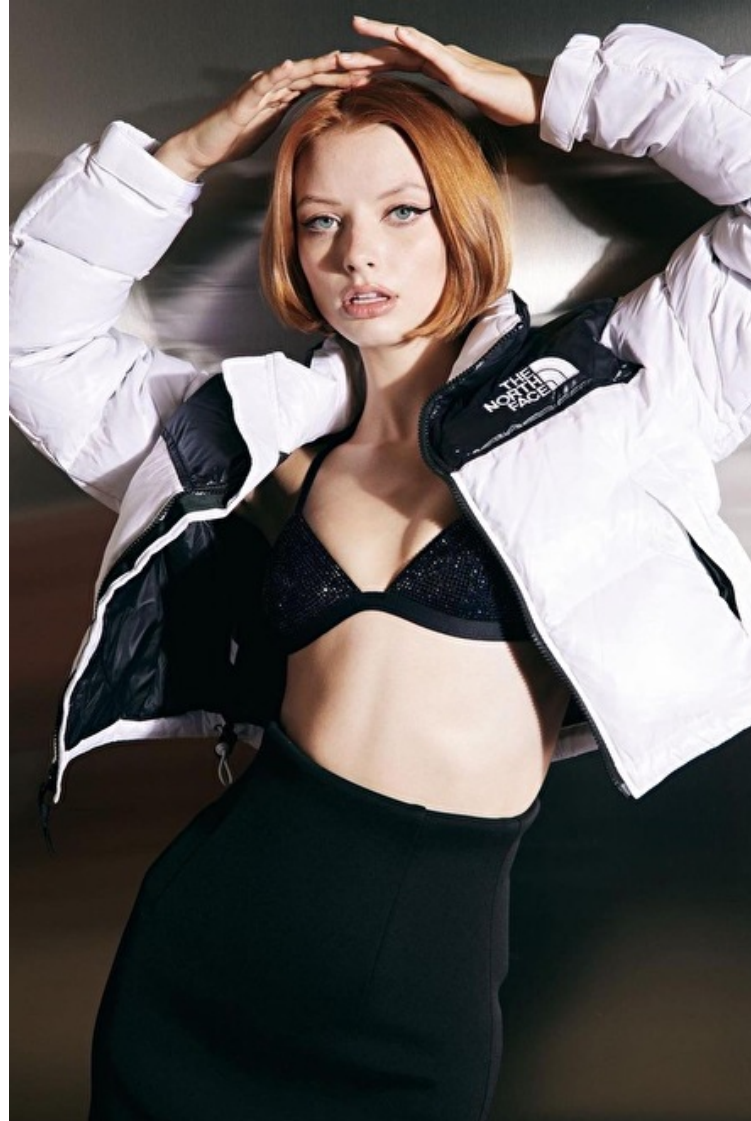

Select

MODEL MANAGEMENT

500 Bishop St NW SUITE A-2, Atlanta, 30318, Georgia, United States

Phone: (404) 872-7444 Fax: (404) 874-1526 Email: info.atlanta@selectmodel.com Website: <https://selectmodel.com/>

Lila Geddie

Height 178cm / 5' 10.0"

Bust 79cm / 31"

Waist 60cm / 23.5"

Hips 92cm / 36"

Shoes EU/US/UK 38 / 7.5 / 5

Eyes Blue green

Hair Red

Cup B