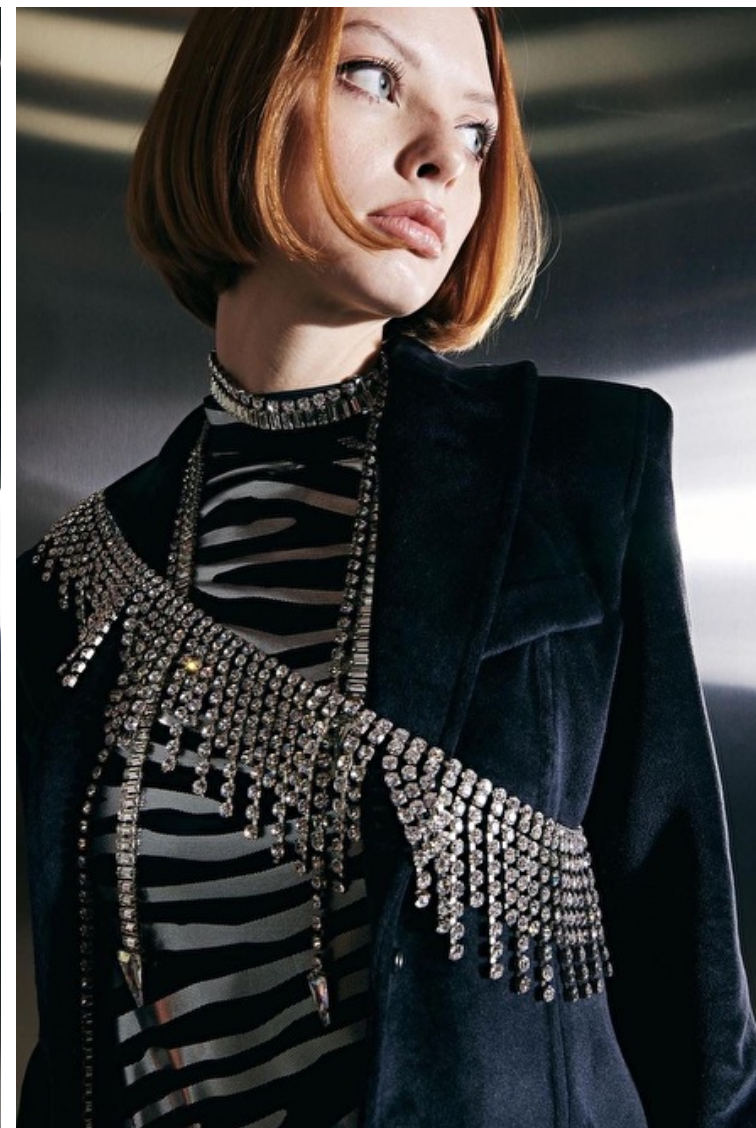

Select

MODEL MANAGEMENT

500 Bishop St NW SUITE A-2, Atlanta, 30318, Georgia, United States

Phone: (404) 872-7444 Fax: (404) 874-1526 Email: info.atlanta@selectmodel.com Website: <https://selectmodel.com/>

Lila Geddie

Height 178cm / 5' 10.0"

Bust 79cm / 31"

Waist 60cm / 23.5"

Hips 92cm / 36"

Shoes EU/US/UK 38 / 7.5 / 5

Eyes Blue green

Hair Red

Cup B