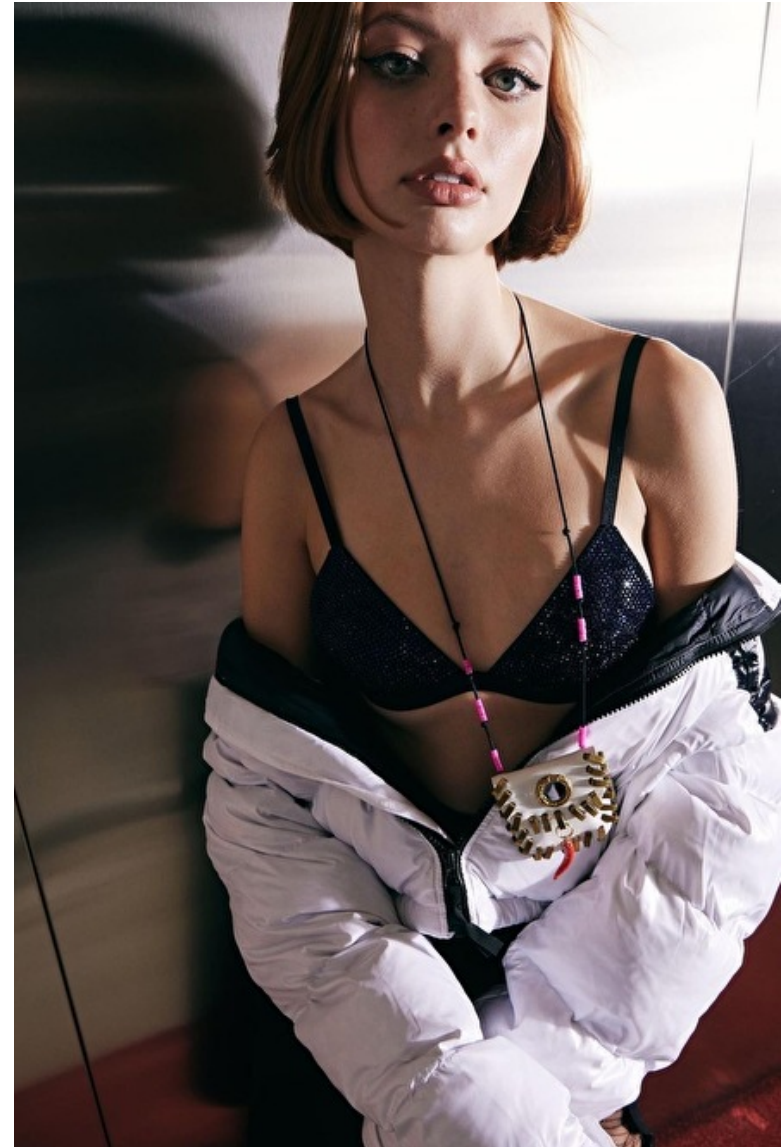

Select

MODEL MANAGEMENT

500 Bishop St NW SUITE A-2, Atlanta, 30318, Georgia, United States
Phone: (404) 872-7444 **Fax:** (404) 874-1526 **Email:** info.atlanta@selectmodel.com **Website:** <https://selectmodel.com/>

Lila Geddie

Height 178cm / 5' 10.0"

Bust 79cm / 31"

Waist 60cm / 23.5"

Hips 92cm / 36"

Shoes EU/US/UK 38 / 7.5 / 5

Eyes Blue green

Hair Red

Cup B