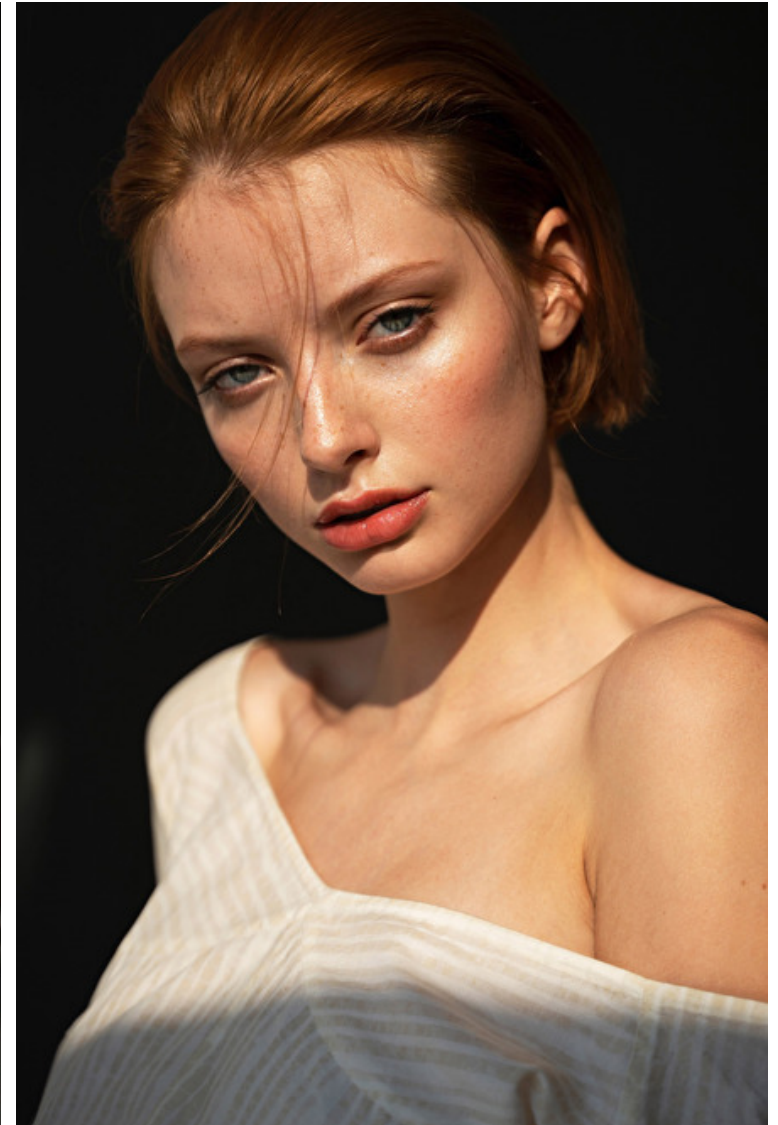

Select

MODEL MANAGEMENT

500 Bishop St NW SUITE A-2, Atlanta, 30318, Georgia, United States
Phone: (404) 872-7444 **Fax:** (404) 874-1526 **Email:** info.atlanta@selectmodel.com **Website:** <https://selectmodel.com/>

Lila Geddie

Height 178cm / 5' 10.0"

Bust 79cm / 31"

Waist 60cm / 23.5"

Hips 92cm / 36"

Shoes EU/US/UK 38 / 7.5 / 5

Eyes Blue green

Hair Red

Cup B