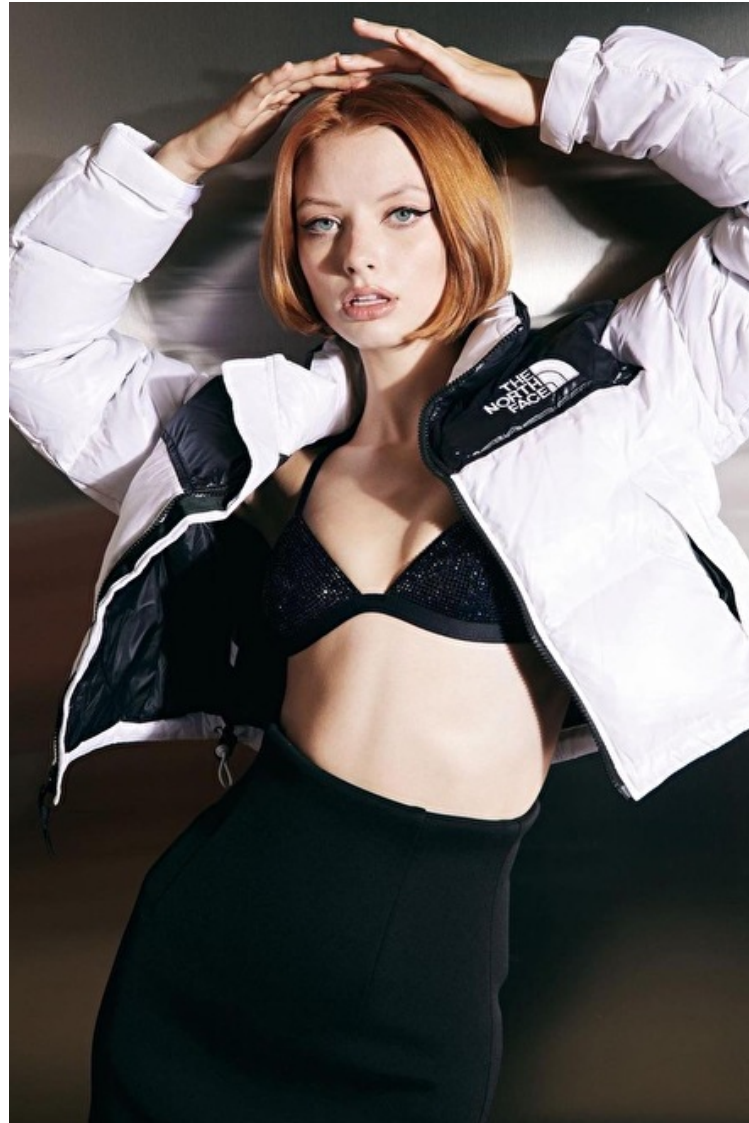

Select

MODEL MANAGEMENT

500 Bishop St NW SUITE A-2, Atlanta, 30318, Georgia, United States

Phone: (404) 872-7444 Fax: (404) 874-1526 Email: info.atlanta@selectmodel.com Website: <https://selectmodel.com/>

Lila Geddie

Height 178cm / 5' 10.0"

Bust 79cm / 31"

Waist 60cm / 23.5"

Hips 92cm / 36"

Shoes EU/US/UK 38 / 7.5 / 5

Eyes Blue green

Hair Red

Cup B