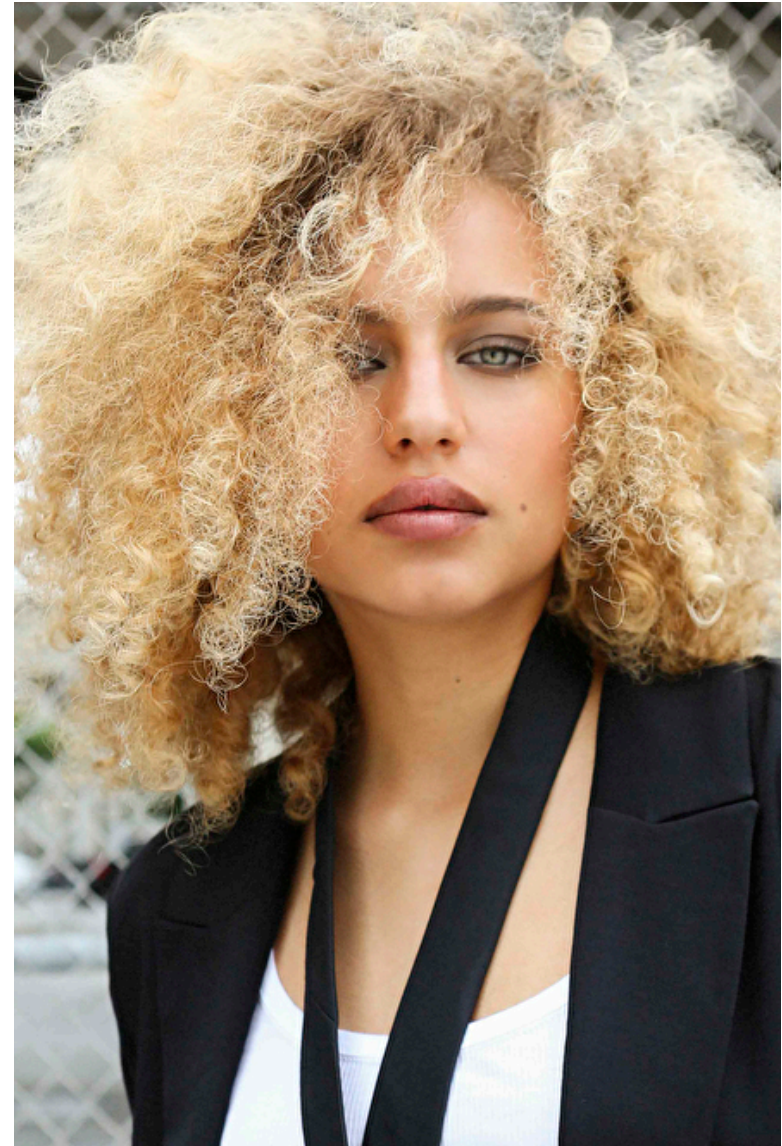

Select

MODEL MANAGEMENT

500 Bishop St NW SUITE A-2, Atlanta, 30318, Georgia, United States
Phone: (404) 872-7444 **Fax:** (404) 874-1526 **Email:** info.atlanta@selectmodel.com **Website:** <https://selectmodel.com/>

Lilly M

Height 173cm / 5' 8.0"

Bust 91cm / 36"

Waist 79cm / 31"

Hips 101cm / 40"

Shoes EU/US/UK 40 / 9 / 7

Hair Blond

Eyes Blue

Size EU/US 34 / 4

Cup A