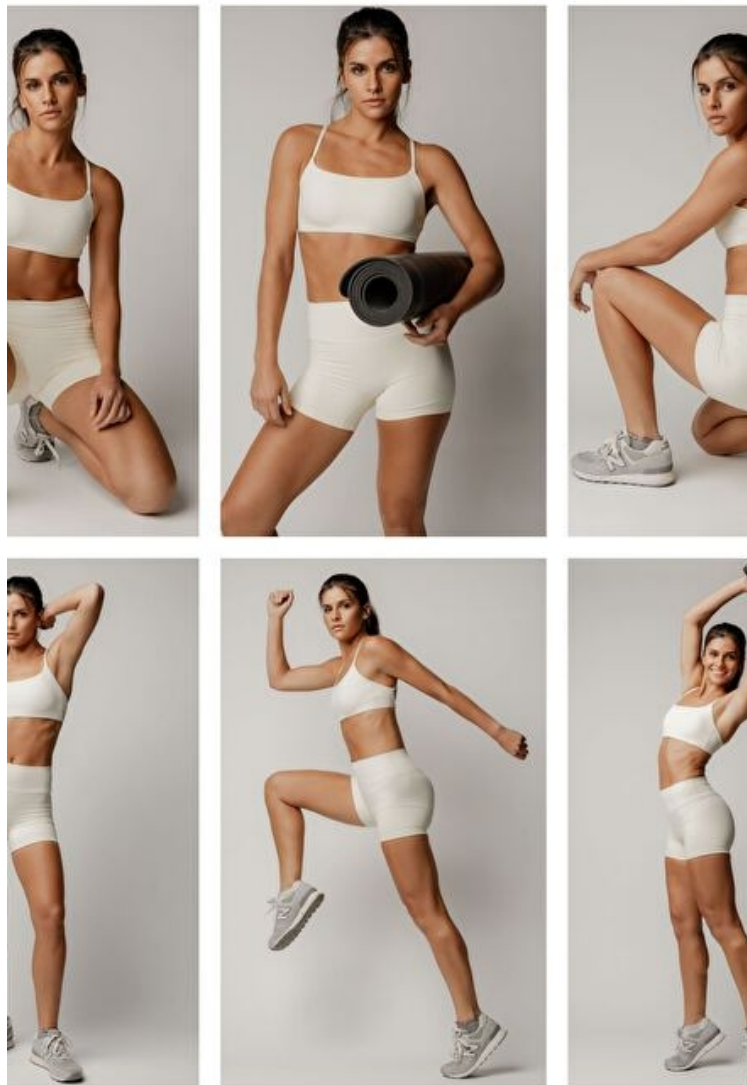

Select

MODEL MANAGEMENT

500 Bishop St NW SUITE A-2, Atlanta, 30318, Georgia, United States
Email: info.atlanta@selectmodel.com Website: <https://selectmodel.com/>

Lily Gearing

Height 173cm / 5' 8.0"

Size EU/US 30

Bust 81cm / 32"

Waist 63cm / 25"

Hips 94cm / 37"

Shoes EU/US/UK 39 / 8 / 6

Eyes Brown

Hair Brown