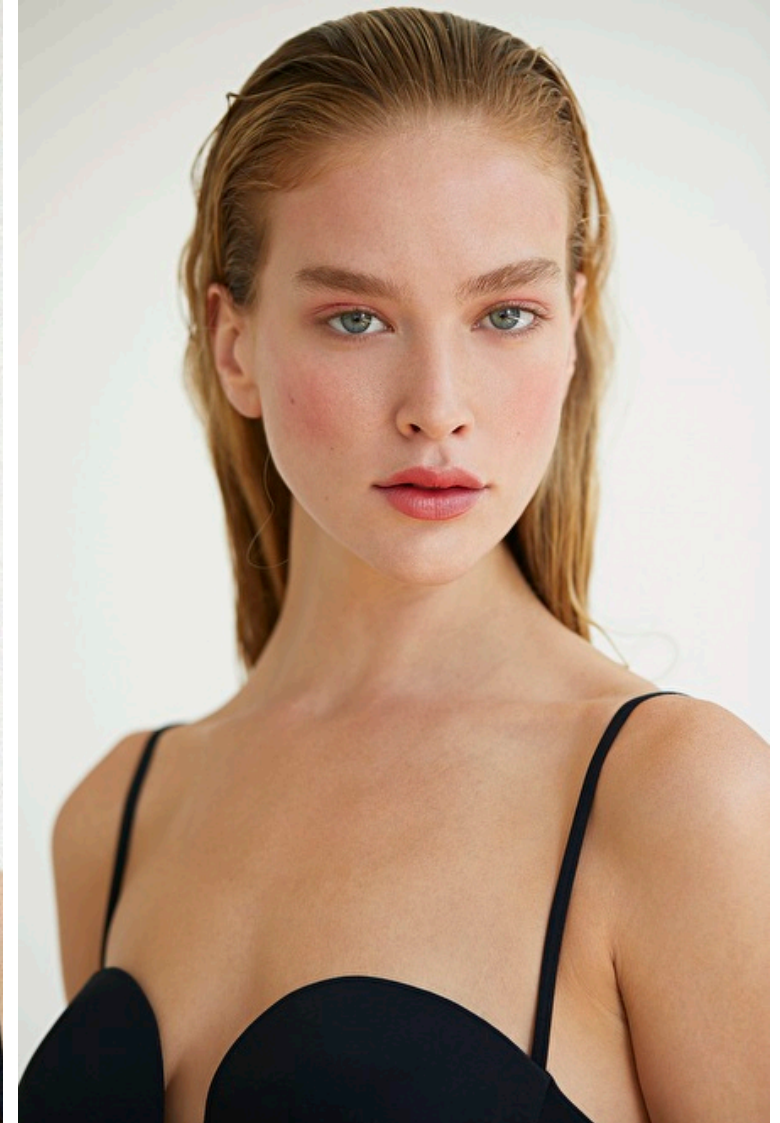

Select

MODEL MANAGEMENT

500 Bishop St NW SUITE A-2, Atlanta, 30318, Georgia, United States

Phone: (404) 872-7444 Fax: (404) 874-1526 Email: info.atlanta@selectmodel.com Website: <https://selectmodel.com/>

Lindsay Whidby

Height 178cm / 5' 10.0"

Size EU/US 34 / 4

Bust 86cm / 34"

Waist 71cm / 28"

Hips 95cm / 37.5"

Shoes EU/US/UK 40 / 9 / 7

Eyes Blue

Hair Auburn

Cup B