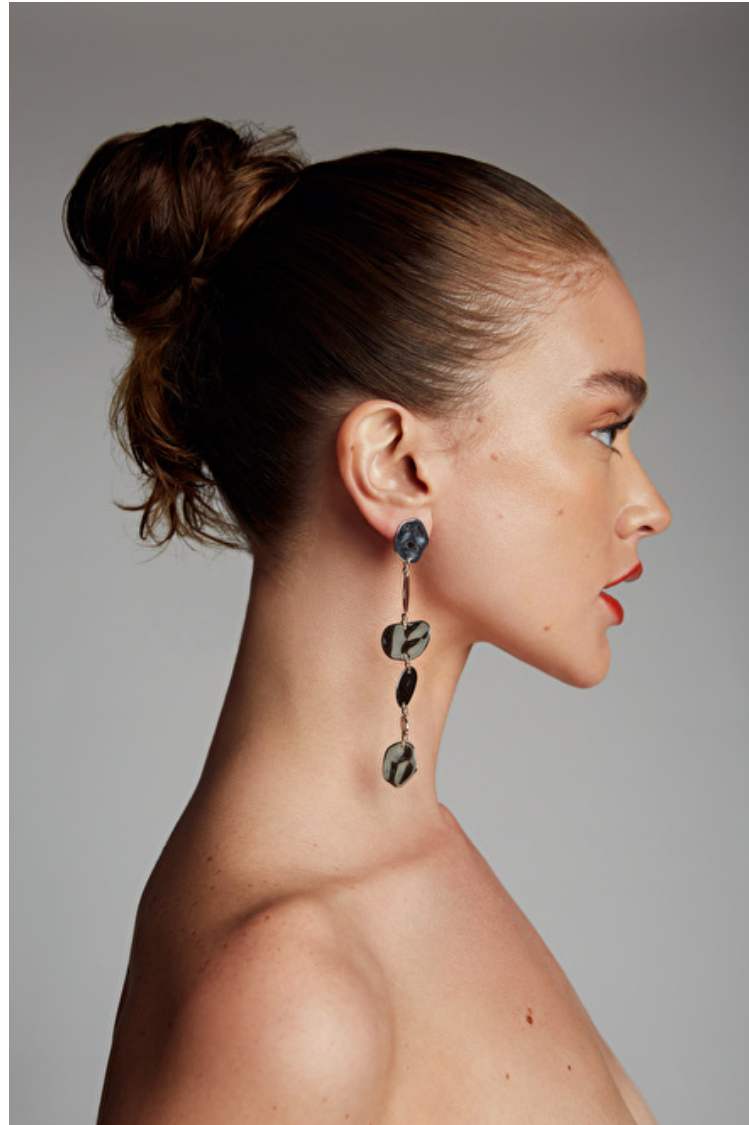

Select

MODEL MANAGEMENT

500 Bishop St NW SUITE A-2, Atlanta, 30318, Georgia, United States

Phone: (404) 872-7444 Fax: (404) 874-1526 Email: info.atlanta@selectmodel.com Website: <https://selectmodel.com/>

Lindsay Whidby

Height 178cm / 5' 10.0"

Size EU/US 34 / 4

Bust 86cm / 34"

Waist 71cm / 28"

Hips 95cm / 37.5"

Shoes EU/US/UK 40 / 9 / 7

Eyes Blue

Hair Auburn

Cup B