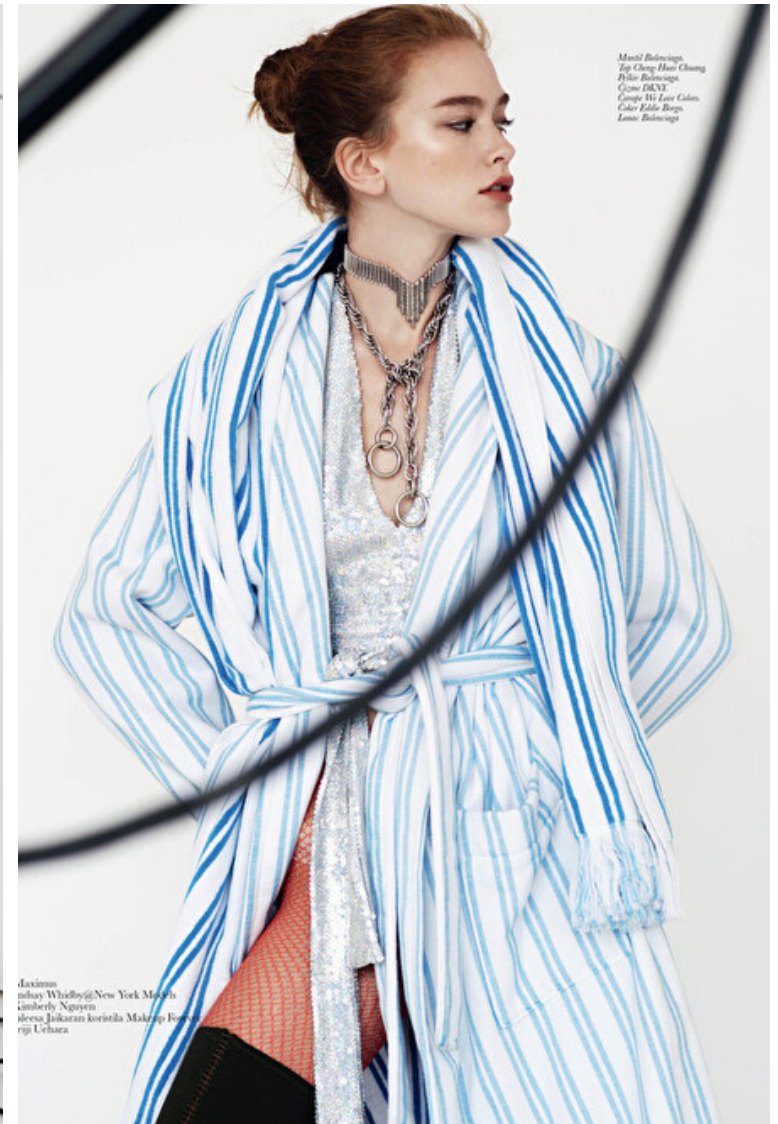

Select

MODEL MANAGEMENT

500 Bishop St NW SUITE A-2, Atlanta, 30318, Georgia, United States
Phone: (404) 872-7444 Fax: (404) 874-1526 Email: info.atlanta@selectmodel.com Website: https://selectmodel.com/

Lindsay Whidby

Height 178cm / 5' 10.0"

Size EU/US 34 / 4

Bust 86cm / 34"

Waist 71cm / 28"

Hips 95cm / 37.5"

Shoes EU/US/UK 40 / 9 / 7

Eyes Blue

Hair Auburn

Cup B