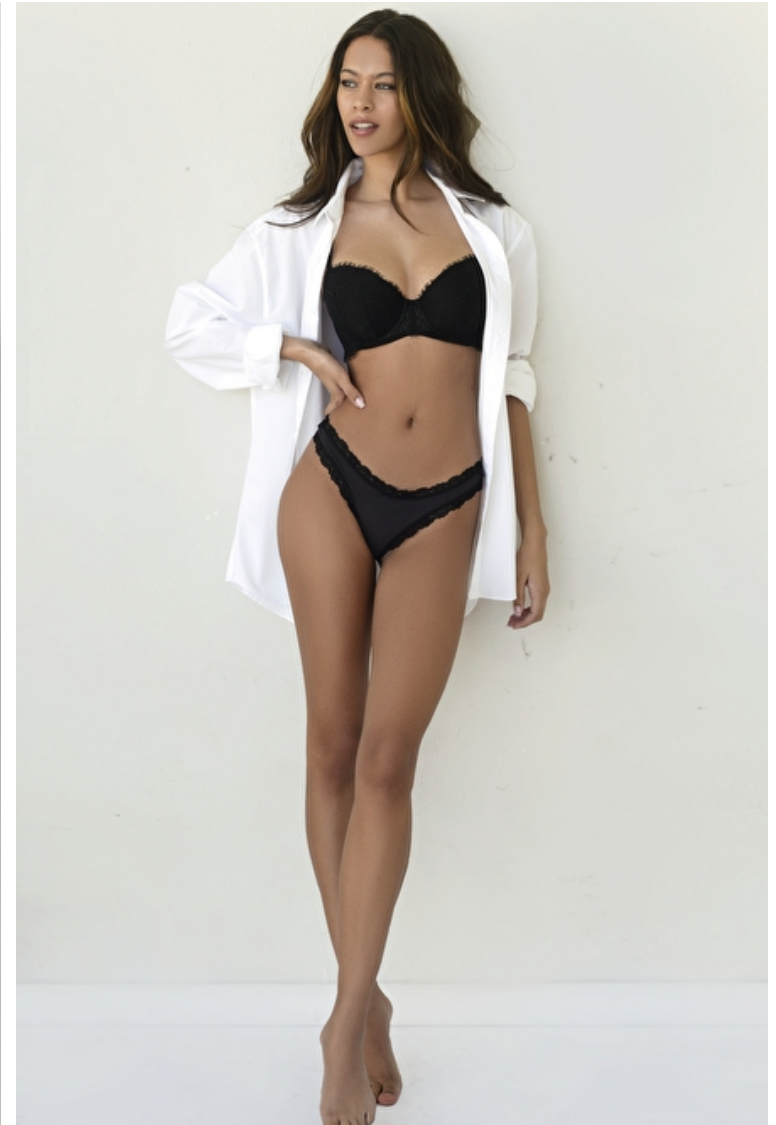

Select

MODEL MANAGEMENT

500 Bishop St NW SUITE A-2, Atlanta, 30318, Georgia, United States
Email: info.atlanta@selectmodel.com Website: <https://selectmodel.com/>

Liv Jordan

Height 178cm / 5' 10.0"

Bust 86cm / 34"

Waist 60cm / 23.5"

Hips 90cm / 35.5"

Shoes EU/US/UK 39.5 / 8.5 / 6

Eyes Green

Hair Brown

Cup B