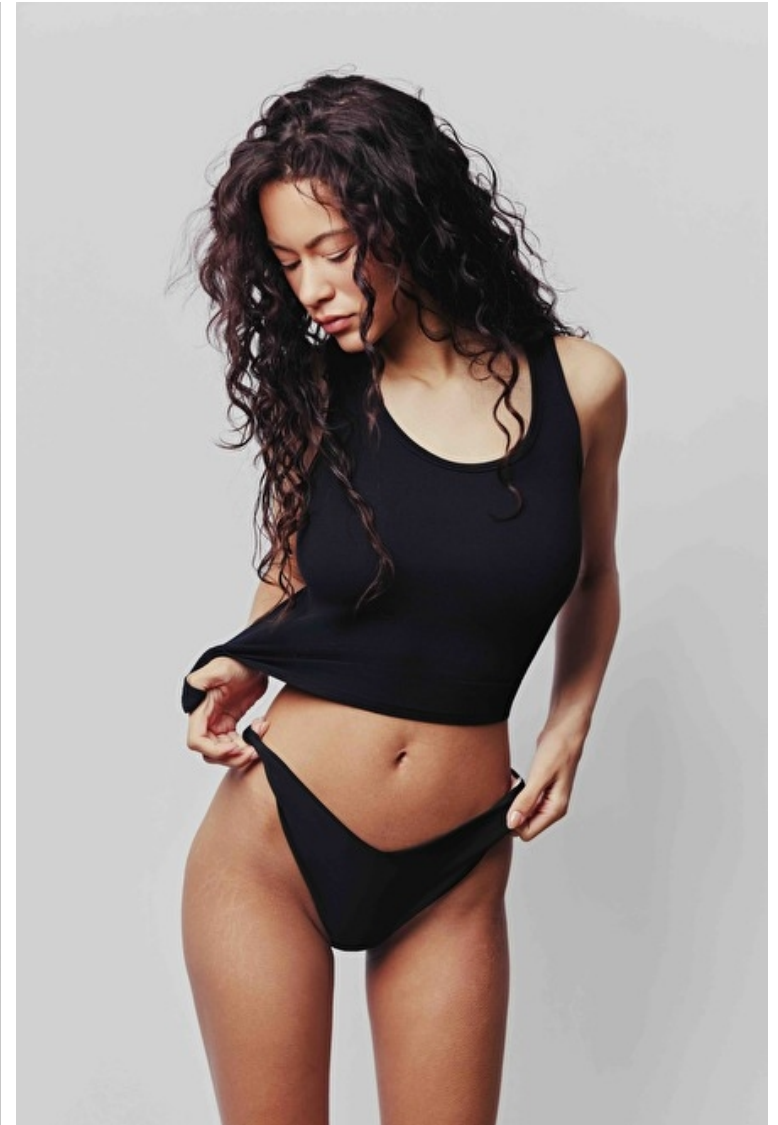

Select

MODEL MANAGEMENT

500 Bishop St NW SUITE A-2, Atlanta, 30318, Georgia, United States
Email: info.atlanta@selectmodel.com Website: <https://selectmodel.com/>

Liv Jordan

Height 178cm / 5' 10.0"

Bust 86cm / 34"

Waist 60cm / 23.5"

Hips 90cm / 35.5"

Shoes EU/US/UK 39.5 / 8.5 / 6

Eyes Green

Hair Brown

Cup B