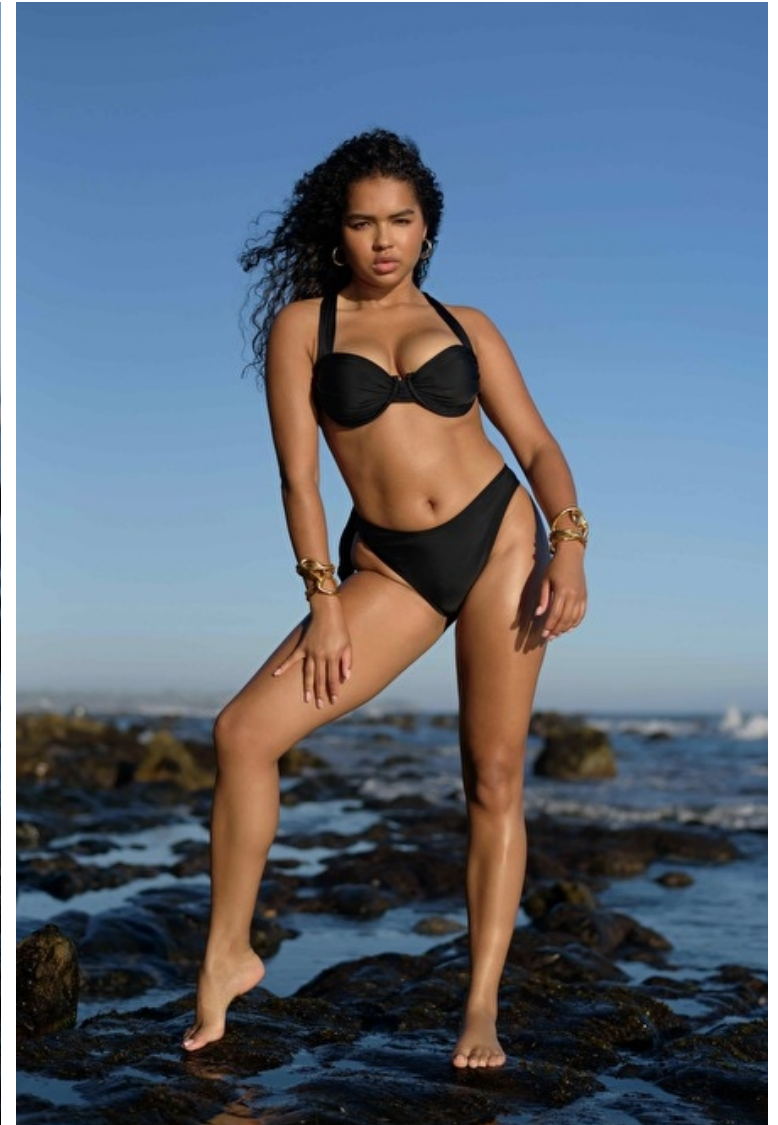

Size EU/US 34 / 4

Bust 91cm / 36"

Waist 74cm / 29"

Hips 98cm / 38.5"

Shoes EU/US/UK 38.5 / 7.5 / 5

Eyes Dark brown

Hair Brown

Location Atlanta