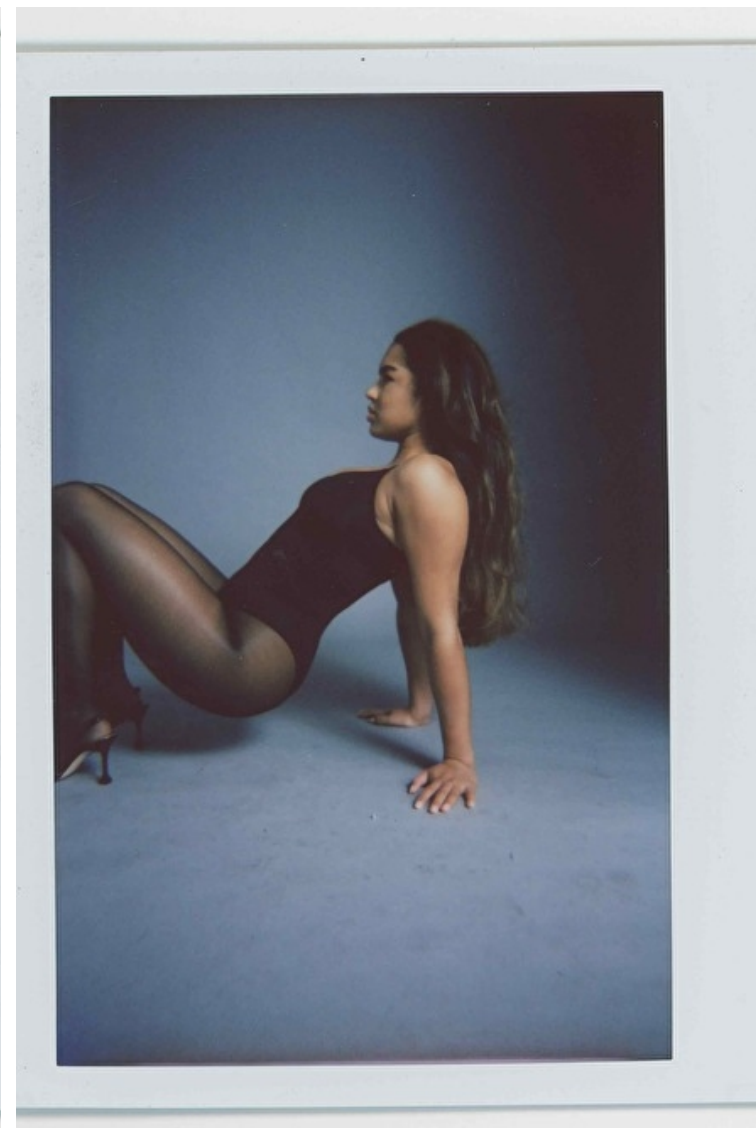

Bust 91cm / 36"

Waist 74cm / 29"

Hips 98cm / 38.5"

Shoes EU/US/UK 38.5 / 7.5 / 5

Eyes Dark brown

Hair Brown

Location Atlanta

Select