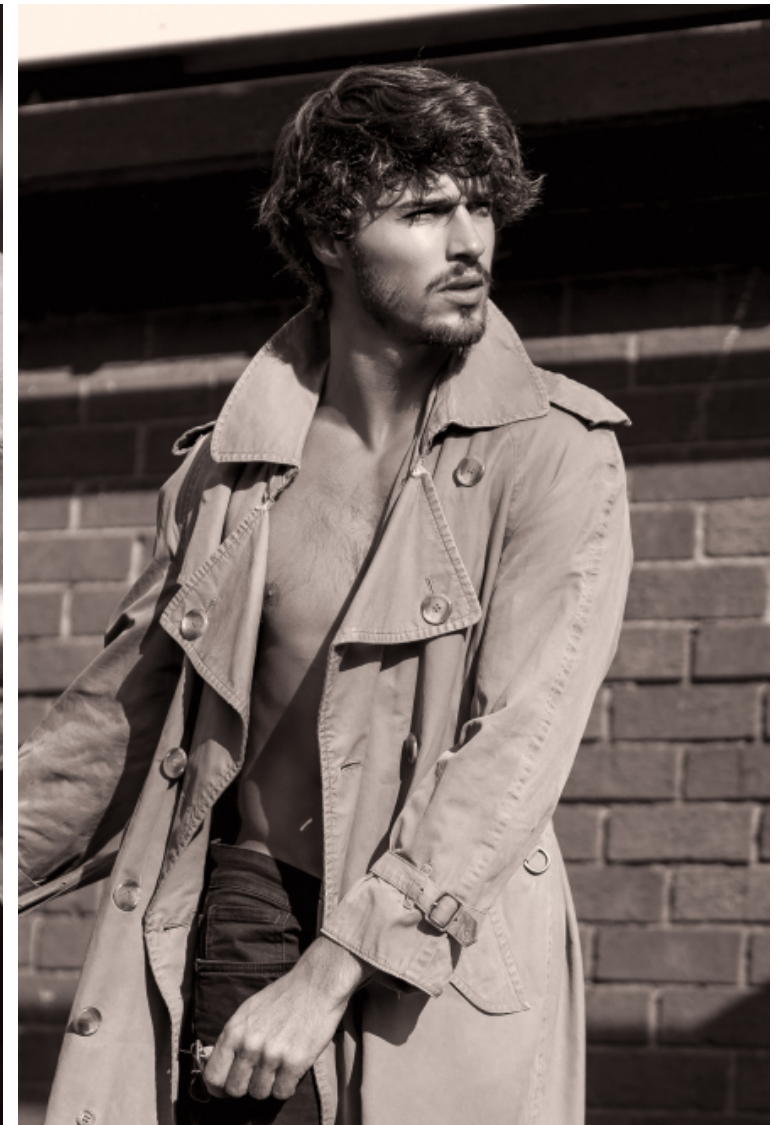

Select

MODEL MANAGEMENT

500 Bishop St NW SUITE A-2, Atlanta, 30318, Georgia, United States
Phone: (404) 872-7444 Fax: (404) 874-1526 Email: info.atlanta@selectmodel.com Website: <https://selectmodel.com/>

Lucas Medeiros

Height 179cm / 5' 10.5"

Chest 96cm / 38"

Waist 81cm / 32"

Hips 91cm / 36"

Shoes EU/US/UK 43 / 10.5 / 9

Eyes Green

Hair Brown

Inseam 79cm / 31"

Suit size 48cm / 38"

Suit cut Regular