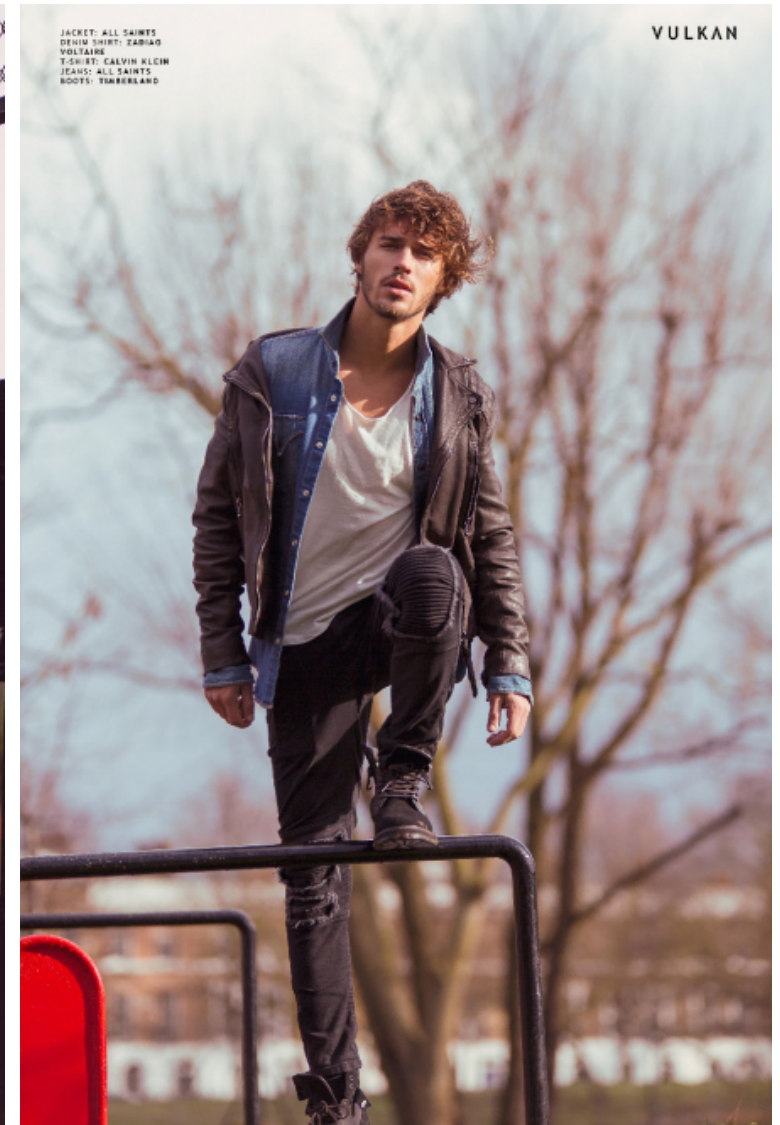

Select

MODEL MANAGEMENT

500 Bishop St NW SUITE A-2, Atlanta, 30318, Georgia, United States
Phone: (404) 872-7444 Fax: (404) 874-1526 Email: info.atlanta@selectmodel.com Website: <https://selectmodel.com/>

Lucas Medeiros

Height 179cm / 5' 10.5"

Chest 96cm / 38"

Waist 81cm / 32"

Hips 91cm / 36"

Shoes EU/US/UK 43 / 10.5 / 9

Eyes Green

Hair Brown

Inseam 79cm / 31"

Suit size 48cm / 38"

Suit cut Regular