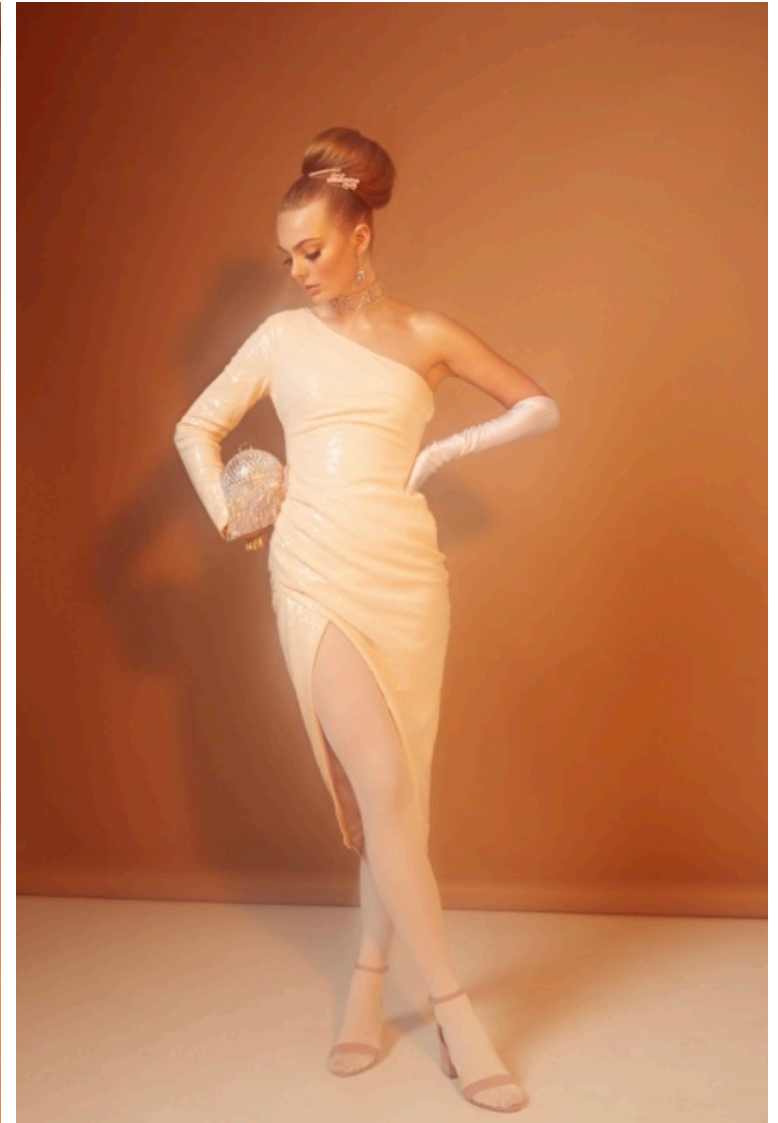

Select

MODEL MANAGEMENT

500 Bishop St NW SUITE A-2, Atlanta, 30318, Georgia, United States
Phone: (404) 872-7444 **Fax:** (404) 874-1526 **Email:** info.atlanta@selectmodel.com **Website:** <https://selectmodel.com/>

Luci B.

Height 178cm / 5' 10.0"

Size EU/US 34 / 4

Bust 86cm / 34"

Waist 68cm / 27"

Hips 99cm / 39"

Shoes EU/US/UK 41.5 / 10 / 8

Eyes Green

Hair Red