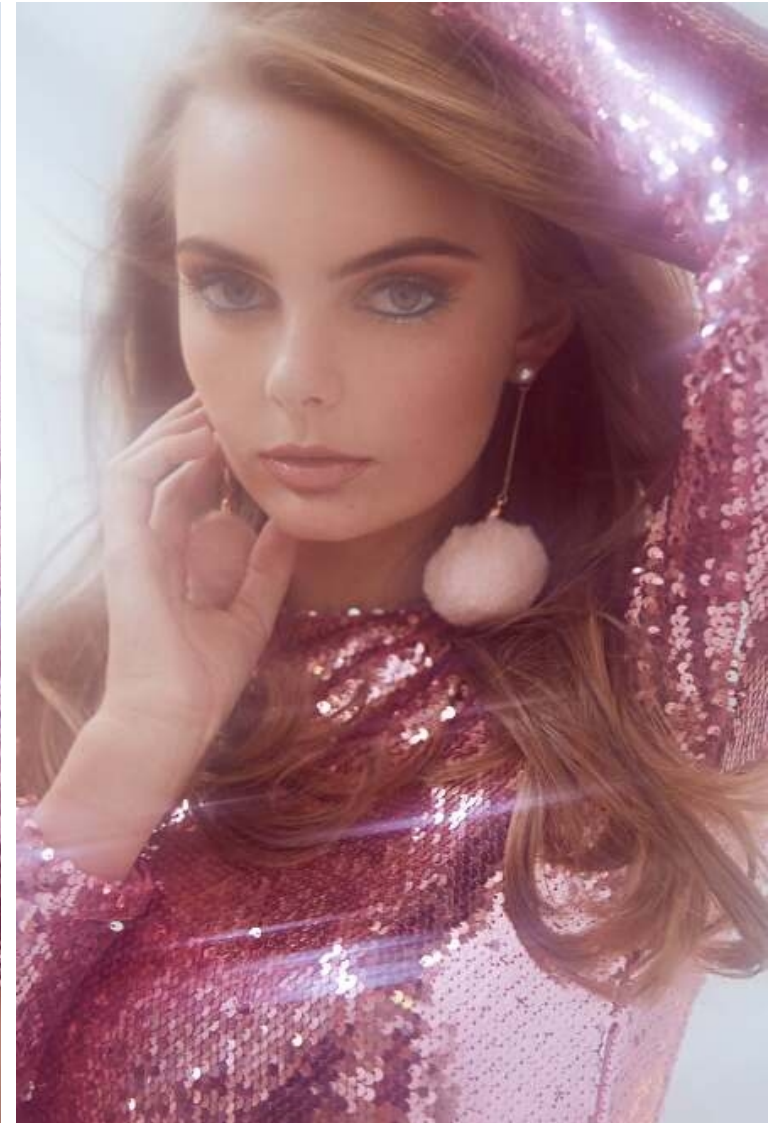

Select

MODEL MANAGEMENT

500 Bishop St NW SUITE A-2, Atlanta, 30318, Georgia, United States
Email: info.atlanta@selectmodel.com Website: <https://selectmodel.com/>

Luci B.

Height 178cm / 5' 10.0"

Size EU/US 34 / 4

Bust 86cm / 34"

Waist 68cm / 27"

Hips 99cm / 39"

Shoes EU/US/UK 41.5 / 10 / 8

Eyes Green

Hair Red