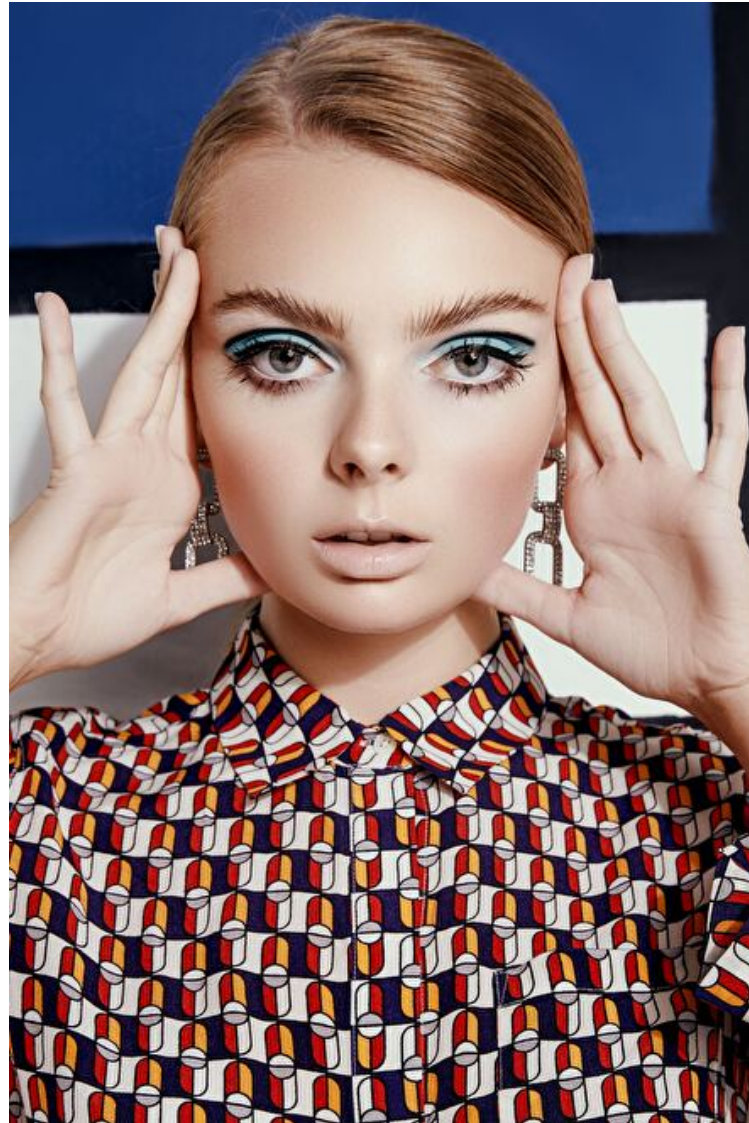

Select

MODEL MANAGEMENT

500 Bishop St NW SUITE A-2, Atlanta, 30318, Georgia, United States
Phone: (404) 872-7444 Fax: (404) 874-1526 Email: info.atlanta@selectmodel.com Website: <https://selectmodel.com/>

Luci B.

Height 178cm / 5' 10.0"

Size EU/US 34 / 4

Bust 86cm / 34"

Waist 68cm / 27"

Hips 99cm / 39"

Shoes EU/US/UK 41.5 / 10 / 8

Eyes Green

Hair Red