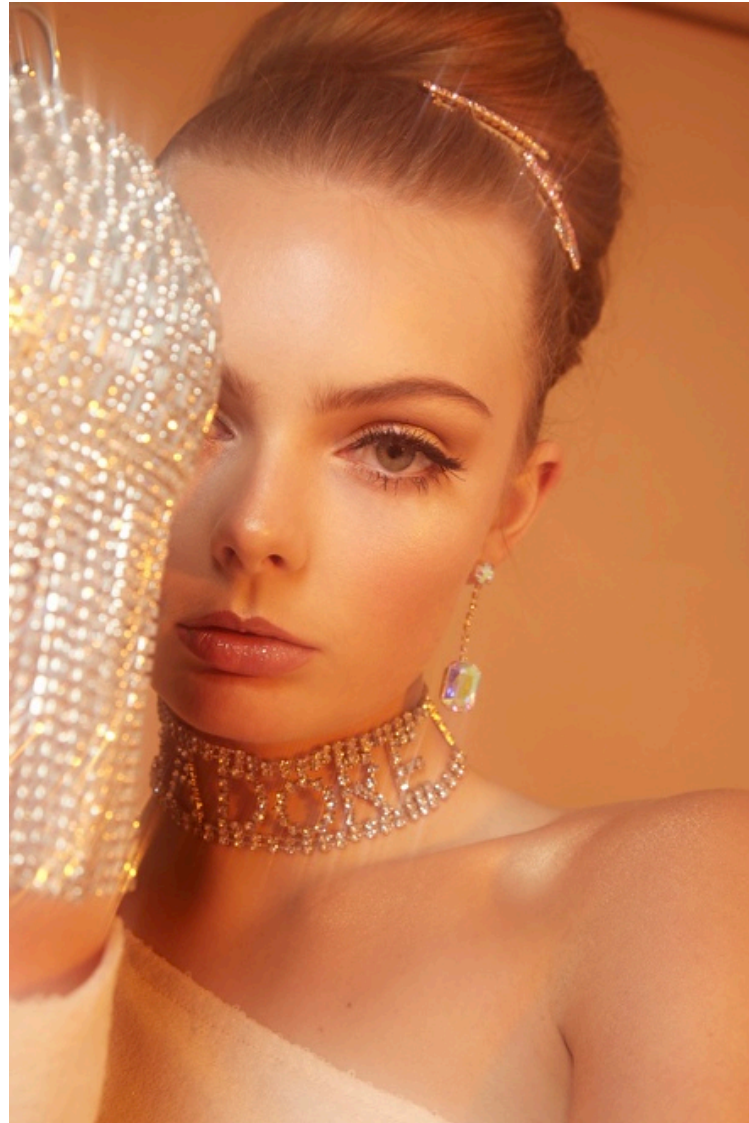

Select

MODEL MANAGEMENT

500 Bishop St NW SUITE A-2, Atlanta, 30318, Georgia, United States
Phone: (404) 872-7444 **Fax:** (404) 874-1526 **Email:** info.atlanta@selectmodel.com **Website:** <https://selectmodel.com/>

Luci B.

Height 178cm / 5' 10.0"

Size EU/US 34 / 4

Bust 86cm / 34"

Waist 68cm / 27"

Hips 99cm / 39"

Shoes EU/US/UK 41.5 / 10 / 8

Eyes Green

Hair Red