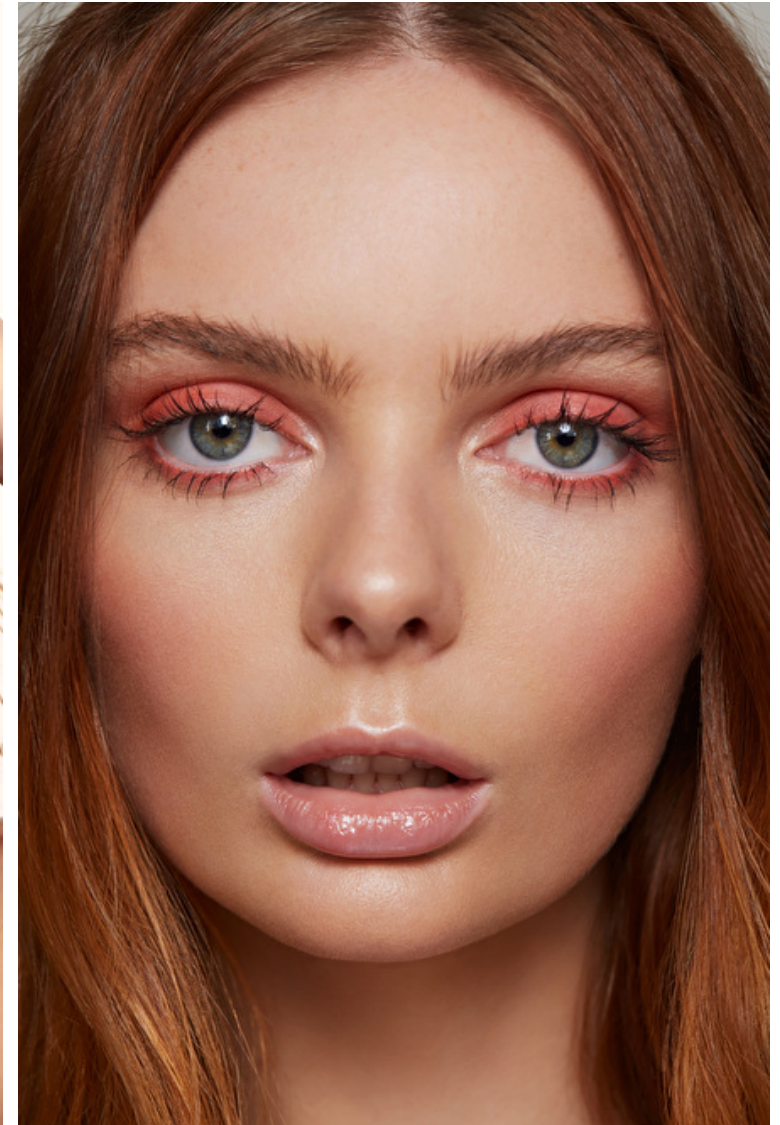

Select

MODEL MANAGEMENT

500 Bishop St NW SUITE A-2, Atlanta, 30318, Georgia, United States
Phone: (404) 872-7444 **Fax:** (404) 874-1526 **Email:** info.atlanta@selectmodel.com **Website:** <https://selectmodel.com/>

Luci B.

Height 178cm / 5' 10.0"

Size EU/US 34 / 4

Bust 86cm / 34"

Waist 68cm / 27"

Hips 99cm / 39"

Shoes EU/US/UK 41.5 / 10 / 8

Eyes Green

Hair Red