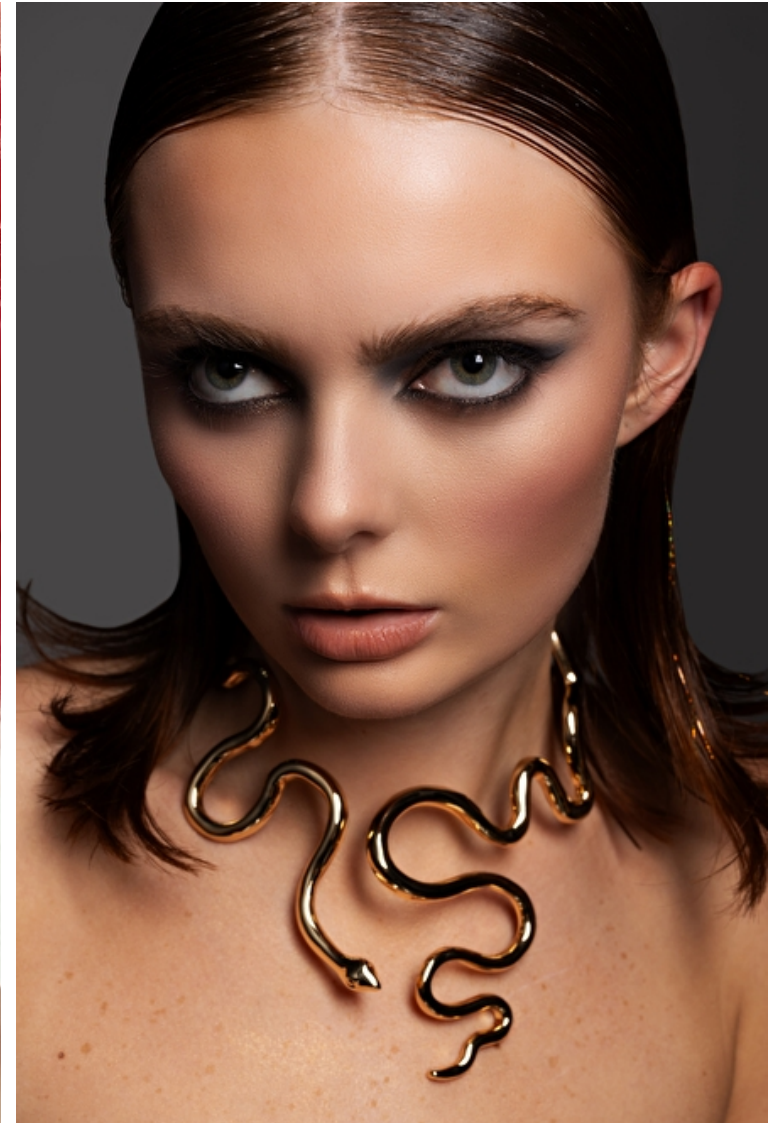

## Luci B.

Height 178cm / 5' 10.0"

Size EU/US 34 / 4

Bust 86cm / 34"

Waist 68cm / 27"

Hips 99cm / 39"

Shoes EU/US/UK 41.5 / 10 / 8

Eyes Green

Hair Red