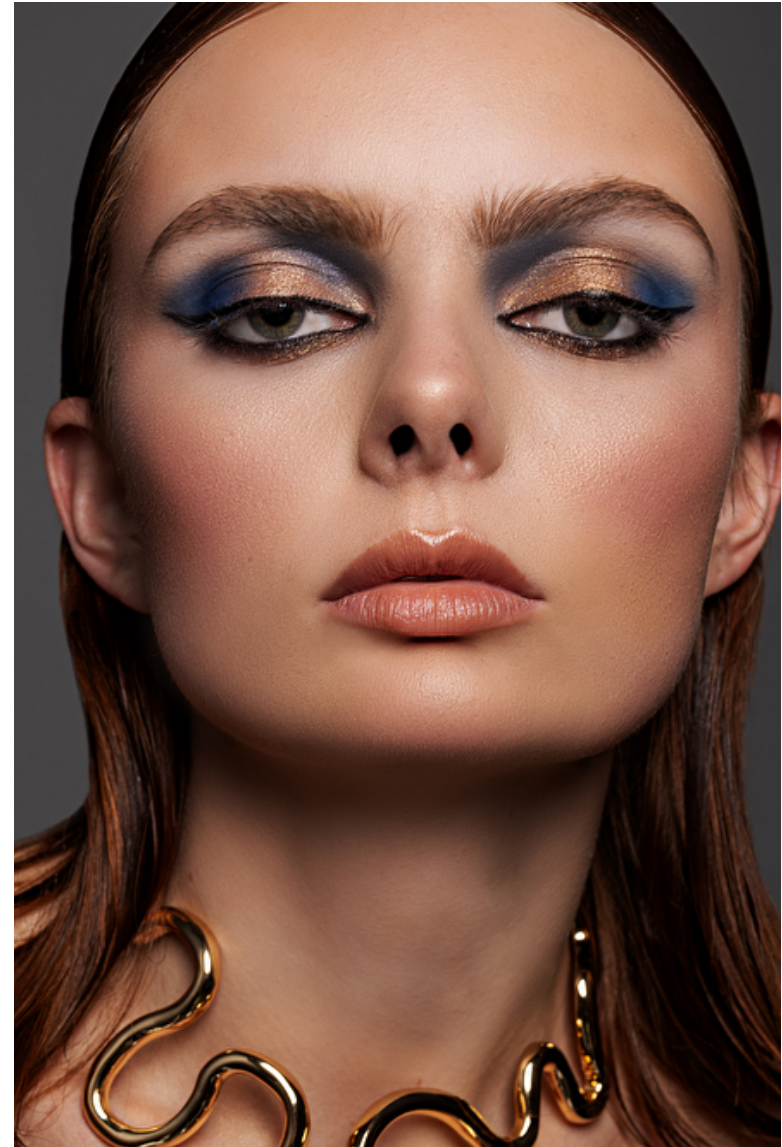

Select

MODEL MANAGEMENT

500 Bishop St NW SUITE A-2, Atlanta, 30318, Georgia, United States
Phone: (404) 872-7444 **Fax:** (404) 874-1526 **Email:** info.atlanta@selectmodel.com **Website:** <https://selectmodel.com/>

Luci B.

Height 178cm / 5' 10.0"

Size EU/US 34 / 4

Bust 86cm / 34"

Waist 68cm / 27"

Hips 99cm / 39"

Shoes EU/US/UK 41.5 / 10 / 8

Eyes Green

Hair Red