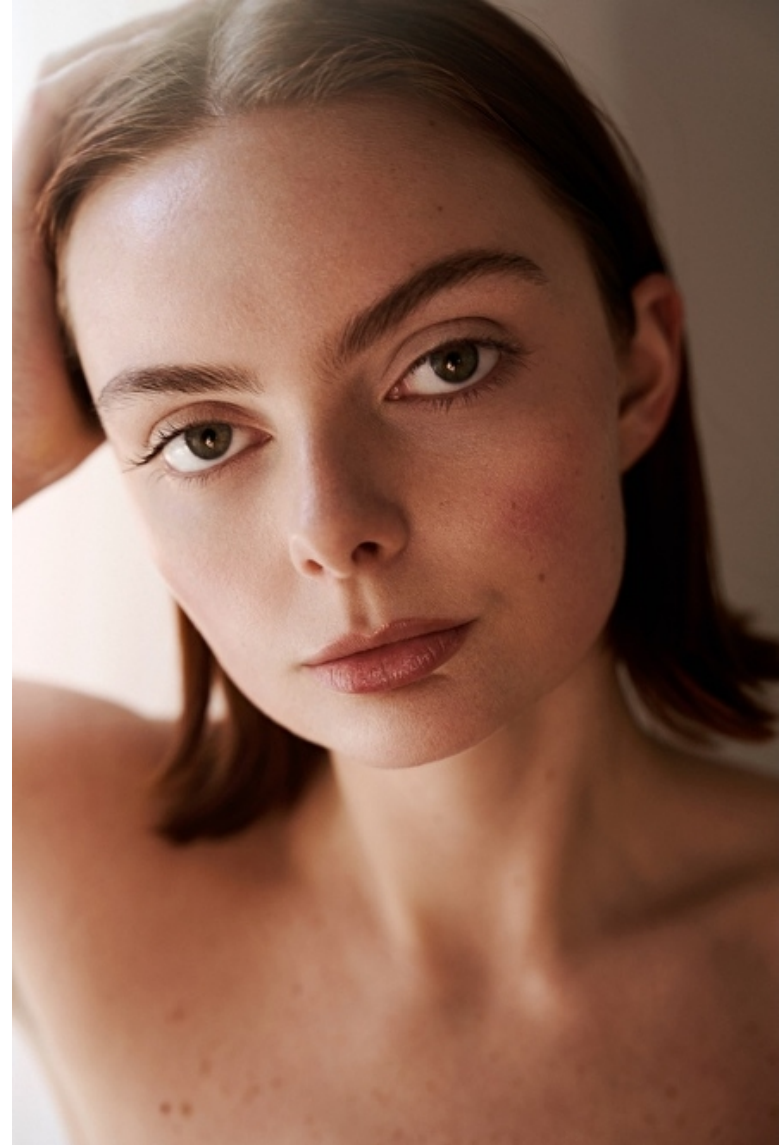

## Luci B.

Height 178cm / 5' 10.0"

Size EU/US 34 / 4

Bust 86cm / 34"

Waist 68cm / 27"

Hips 99cm / 39"

Shoes EU/US/UK 41.5 / 10 / 8

Eyes Green

Hair Red