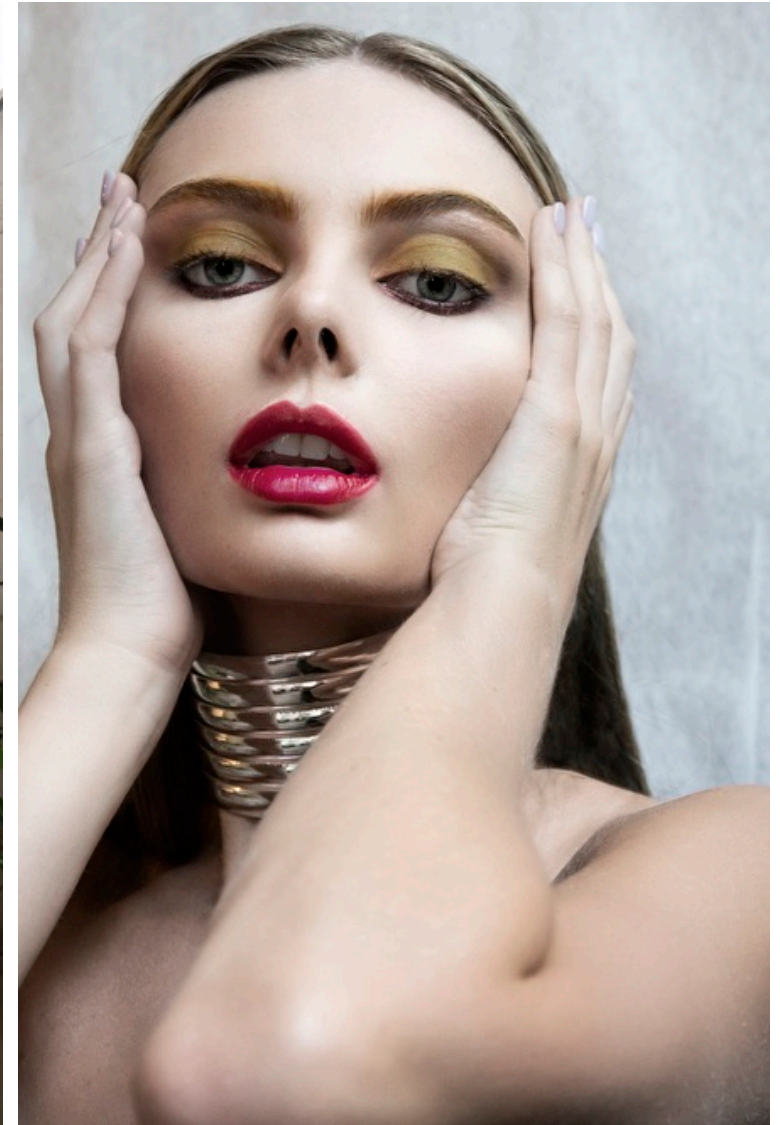

Select

MODEL MANAGEMENT

500 Bishop St NW SUITE A-2, Atlanta, 30318, Georgia, United States
Phone: (404) 872-7444 **Fax:** (404) 874-1526 **Email:** info.atlanta@selectmodel.com **Website:** <https://selectmodel.com/>

Luci B.

Height 178cm / 5' 10.0"

Size EU/US 34 / 4

Bust 86cm / 34"

Waist 68cm / 27"

Hips 99cm / 39"

Shoes EU/US/UK 41.5 / 10 / 8

Eyes Green

Hair Red