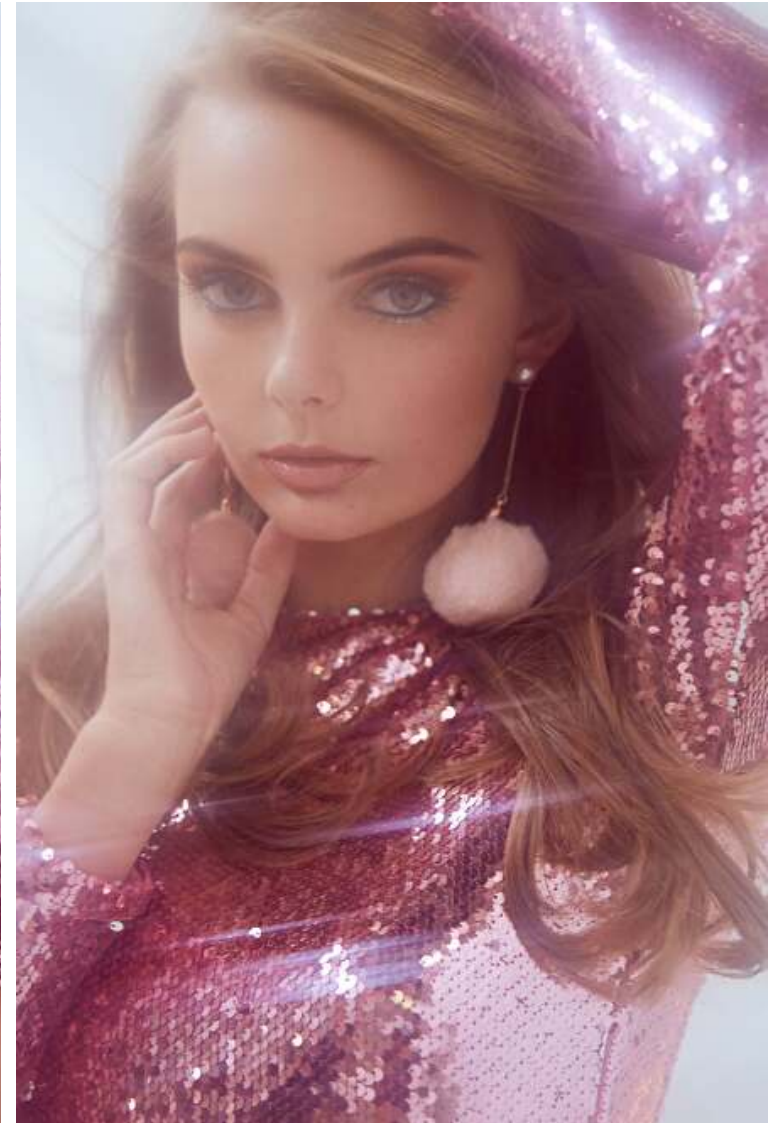

Select

MODEL MANAGEMENT

500 Bishop St NW SUITE A-2, Atlanta, 30318, Georgia, United States
Phone: (404) 872-7444 **Fax:** (404) 874-1526 **Email:** info.atlanta@selectmodel.com **Website:** <https://selectmodel.com/>

Luci B.

Height 178cm / 5' 10.0"

Size EU/US 34 / 4

Bust 86cm / 34"

Waist 68cm / 27"

Hips 99cm / 39"

Shoes EU/US/UK 41.5 / 10 / 8

Eyes Green

Hair Red