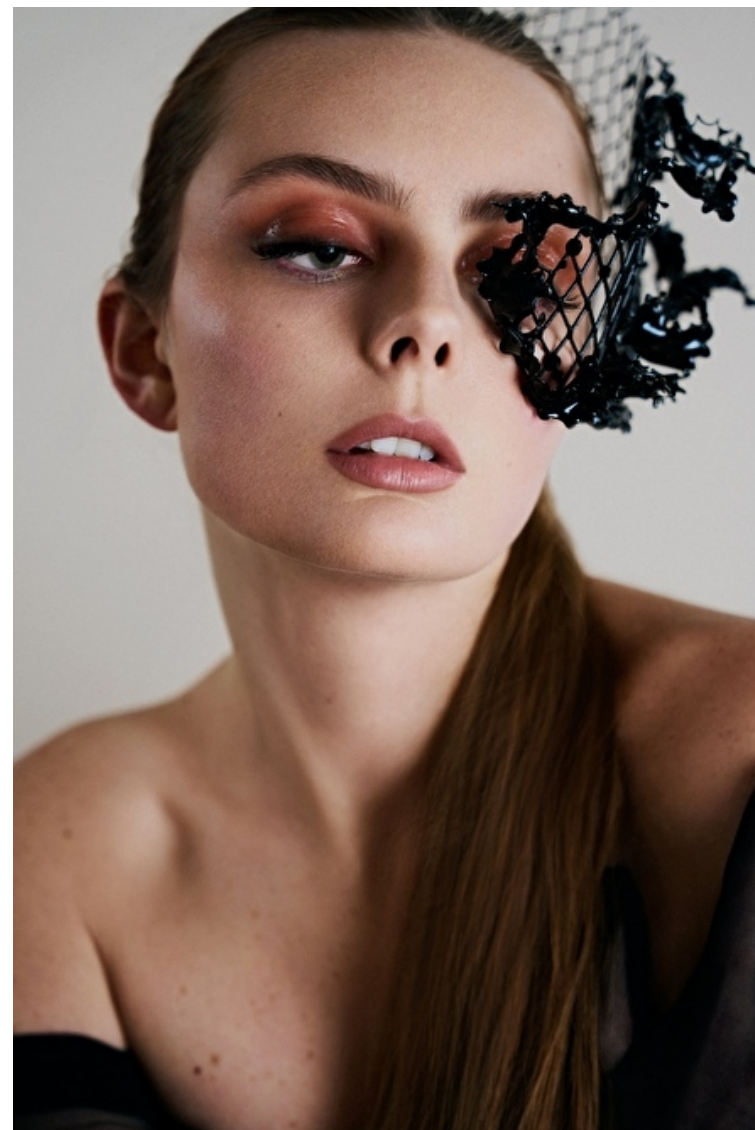

## Luci B.

Height 178cm / 5' 10.0"

Size EU/US 34 / 4

Bust 86cm / 34"

Waist 68cm / 27"

Hips 99cm / 39"

Shoes EU/US/UK 41.5 / 10 / 8

Eyes Green

Hair Red