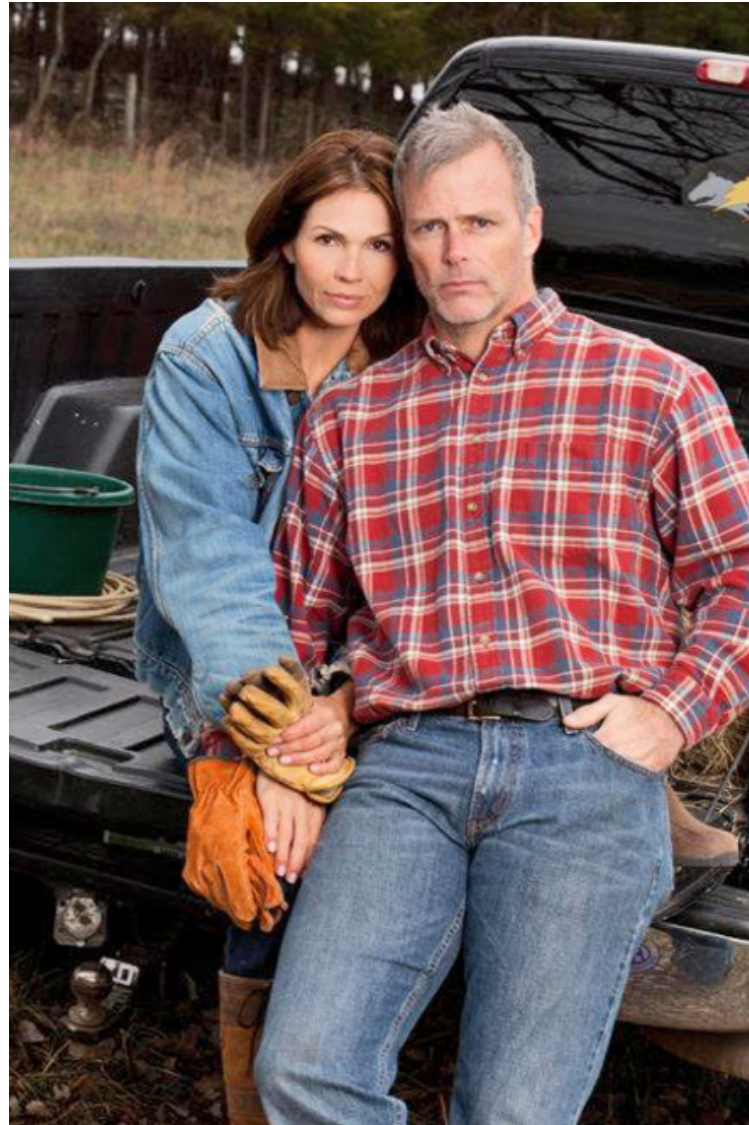

Select

MODEL MANAGEMENT

500 Bishop St NW SUITE A-2, Atlanta, 30318, Georgia, United States
Phone: (404) 872-7444 **Fax:** (404) 874-1526 **Email:** info.atlanta@selectmodel.com **Website:** <https://selectmodel.com/>

Lucy Hatcher

Height 175cm / 5' 9.0"

Size EU/US 34 / 4

Waist 69cm / 27"

Hips 94cm / 37"

Shoes EU/US/UK 39 / 8 / 6

Eyes Brown

Hair Brown

Bust 86cm / 34"

Cup C