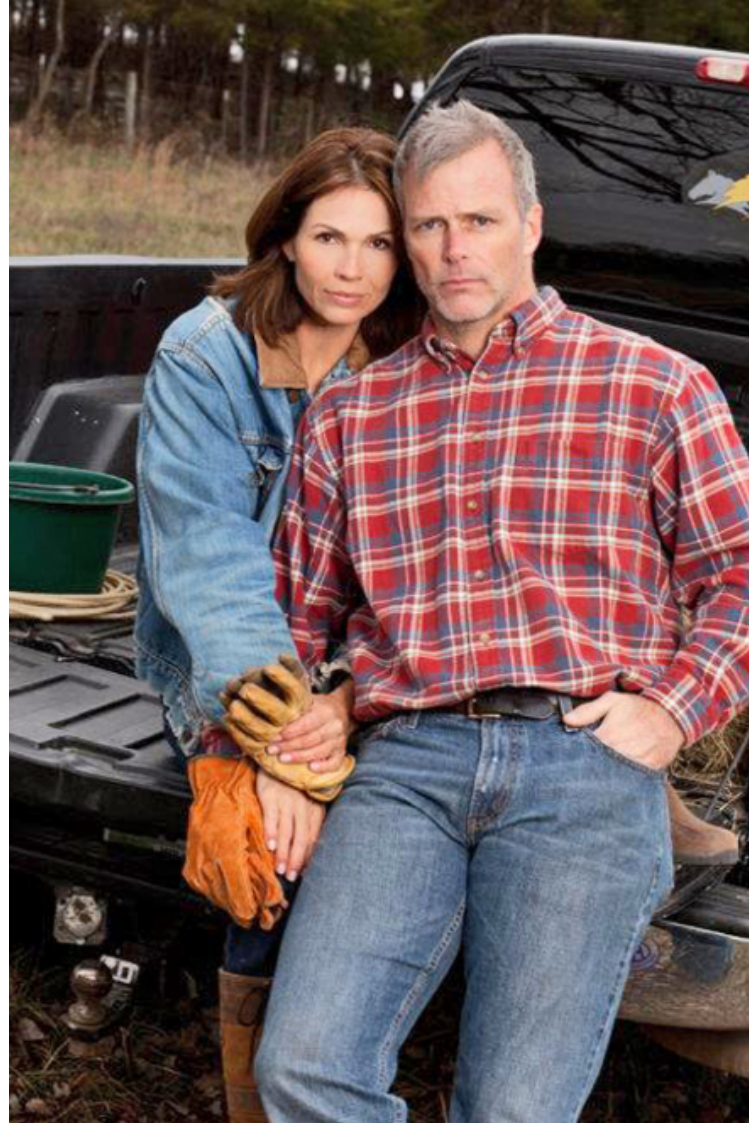

Select

MODEL MANAGEMENT

500 Bishop St NW SUITE A-2, Atlanta, 30318, Georgia, United States
Phone: (404) 872-7444 **Fax:** (404) 874-1526 **Email:** info.atlanta@selectmodel.com **Website:** <https://selectmodel.com/>

Lucy Hatcher

Height 175cm / 5' 9.0"

Size EU/US 34 / 4

Waist 69cm / 27"

Hips 94cm / 37"

Shoes EU/US/UK 39 / 8 / 6

Eyes Brown

Hair Brown

Bust 86cm / 34"

Cup C