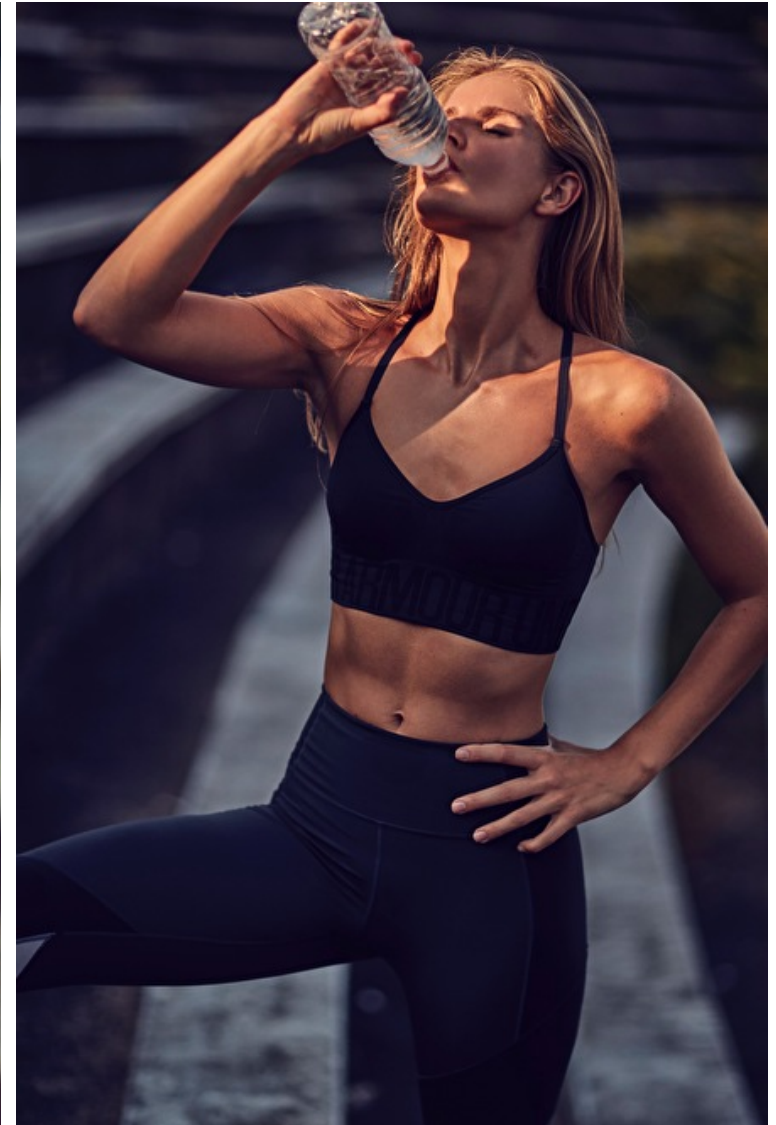

Select

MODEL MANAGEMENT

500 Bishop St NW SUITE A-2, Atlanta, 30318, Georgia, United States
Phone: (404) 872-7444 **Fax:** (404) 874-1526 **Email:** info.atlanta@selectmodel.com **Website:** <https://selectmodel.com/>

Luna Castilho

Height 180cm / 5' 11.0"

Size EU/US 36 / 6

Bust 86cm / 34"

Waist 64cm / 25"

Hips 92cm / 36"

Shoes EU/US/UK 42 / 10.5 / 9

Eyes Blue

Hair Blond

Cup B/C