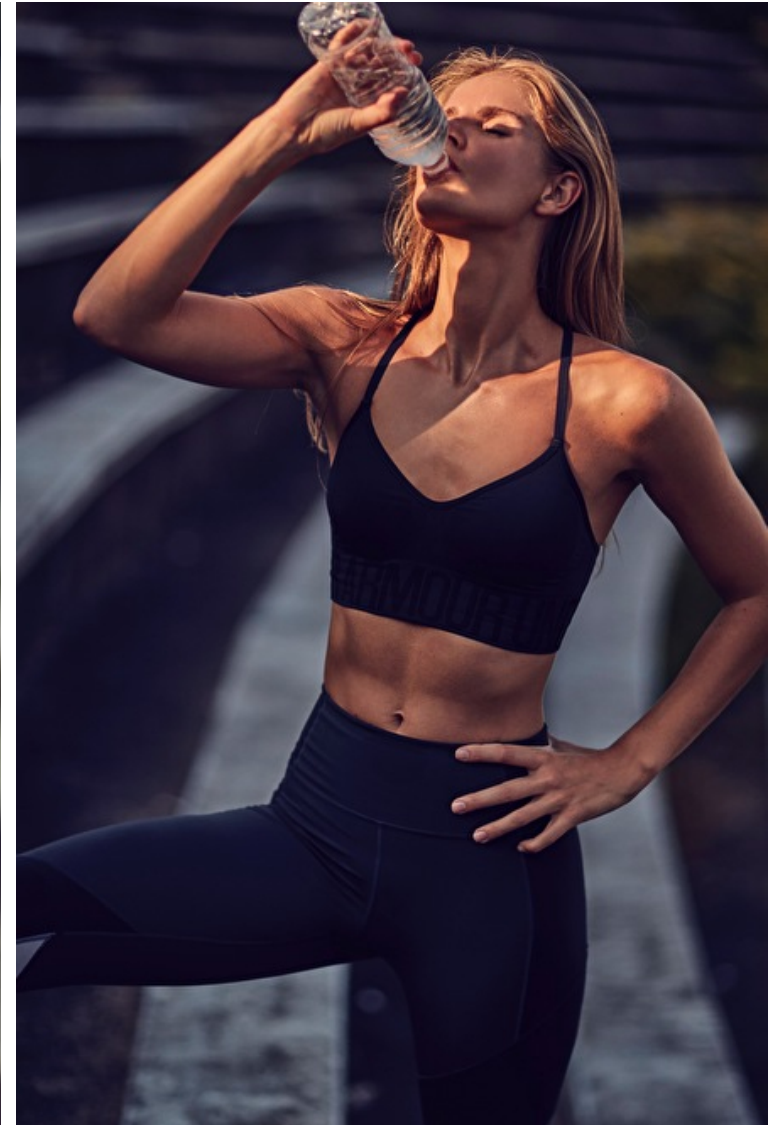

Bust 86cm / 34"

Waist 64cm / 25"

Hips 92cm / 36"

Shoes EU/US/UK 42 / 10.5 / 9

Eyes Blue

Hair Blond

Cup B/C

Luna Castilho