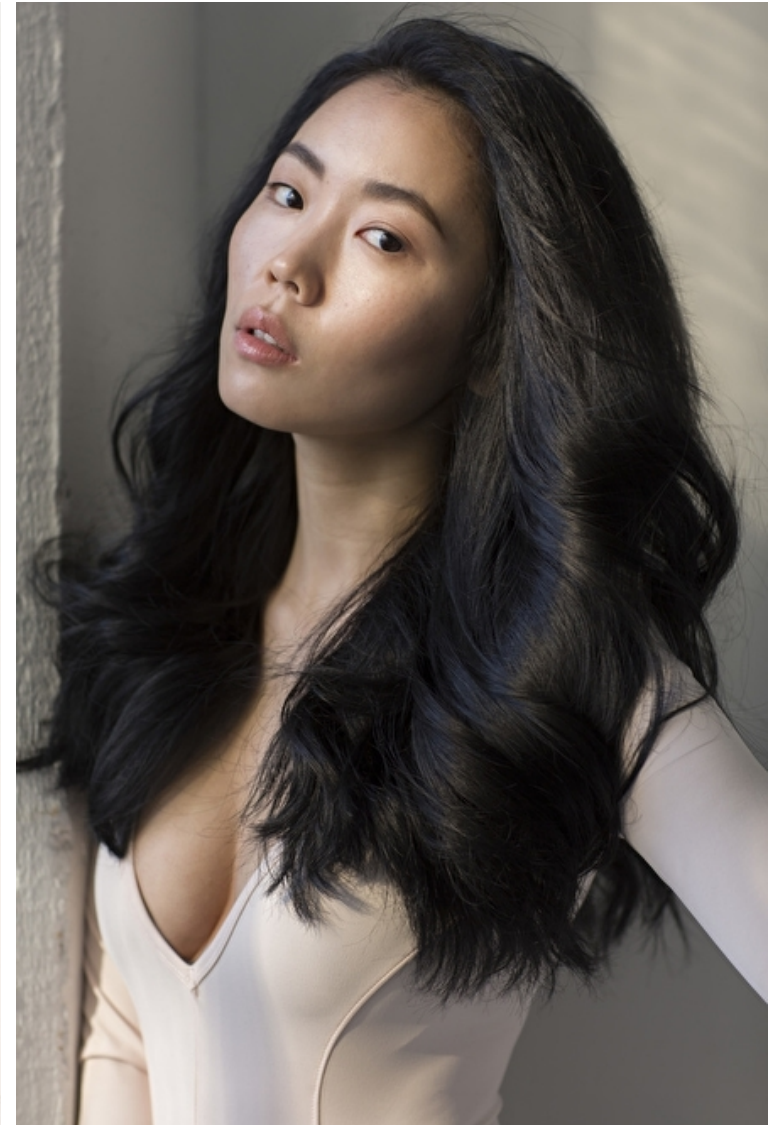

Select

MODEL MANAGEMENT

500 Bishop St NW SUITE A-2, Atlanta, 30318, Georgia, United States
Phone: (404) 872-7444 **Fax:** (404) 874-1526 **Email:** info.atlanta@selectmodel.com **Website:** <https://selectmodel.com/>

Lynda Clinton

Height 168cm / 5' 6.0"

Size EU/US 32 / 2

Bust 79cm / 31"

Waist 58cm / 23"

Hips 86cm / 34"

Shoes EU/US/UK 37.5 / 7 / 4

Eyes Brown

Hair Black