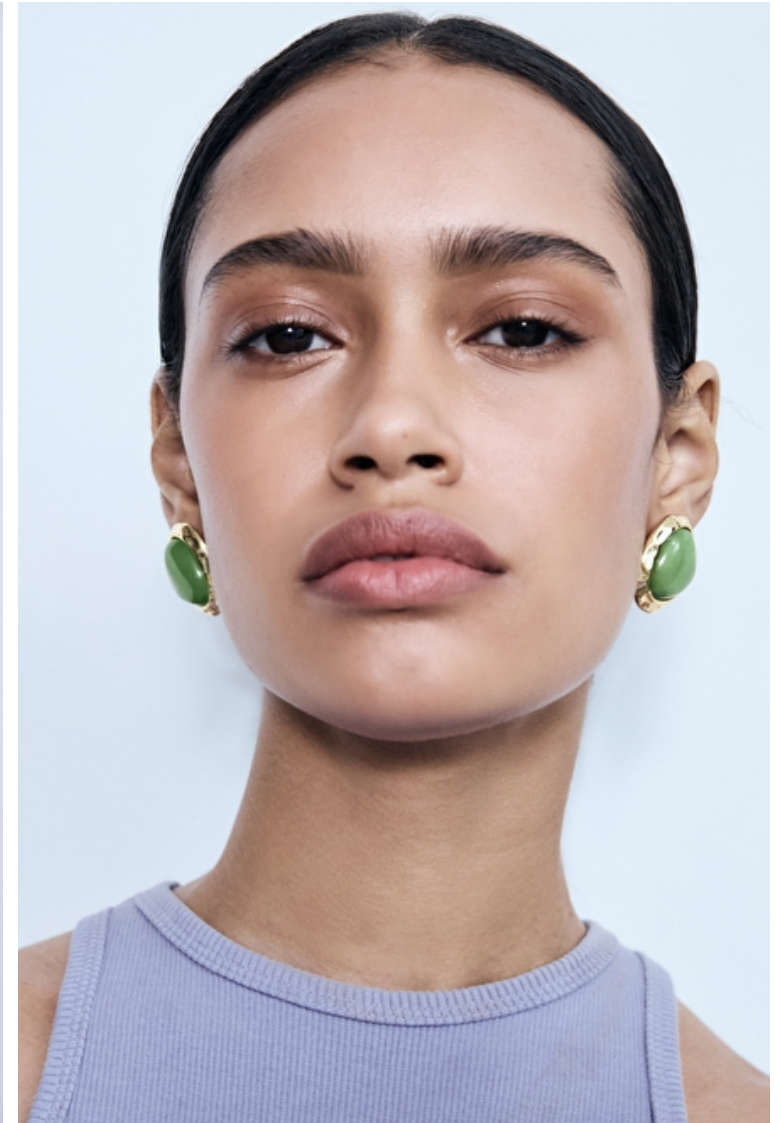

Select

MODEL MANAGEMENT

500 Bishop St NW SUITE A-2, Atlanta, 30318, Georgia, United States
Email: info.atlanta@selectmodel.com Website: <https://selectmodel.com/>

Lyrehc Healey

Height 175cm / 5' 9.0"

Size EU/US 32 / 2

Bust 81cm / 32"

Waist 59cm / 23"

Hips 88cm / 34.5"

Shoes EU/US/UK 40 / 9 / 7

Eyes Brown

Hair Brown

Cup B