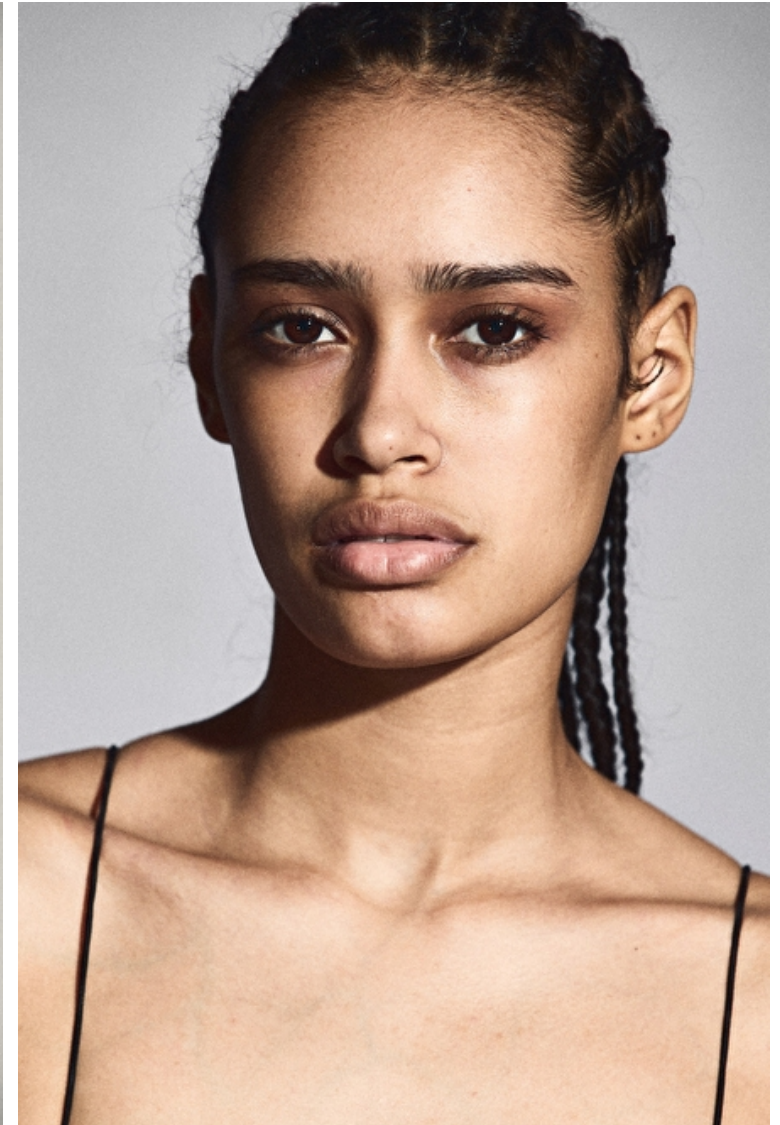

Select

MODEL MANAGEMENT

500 Bishop St NW SUITE A-2, Atlanta, 30318, Georgia, United States
Email: info.atlanta@selectmodel.com Website: <https://selectmodel.com/>

Lyrehc Healey

Height 175cm / 5' 9.0"

Size EU/US 32 / 2

Bust 81cm / 32"

Waist 59cm / 23"

Hips 88cm / 34.5"

Shoes EU/US/UK 40 / 9 / 7

Eyes Brown

Hair Brown

Cup B