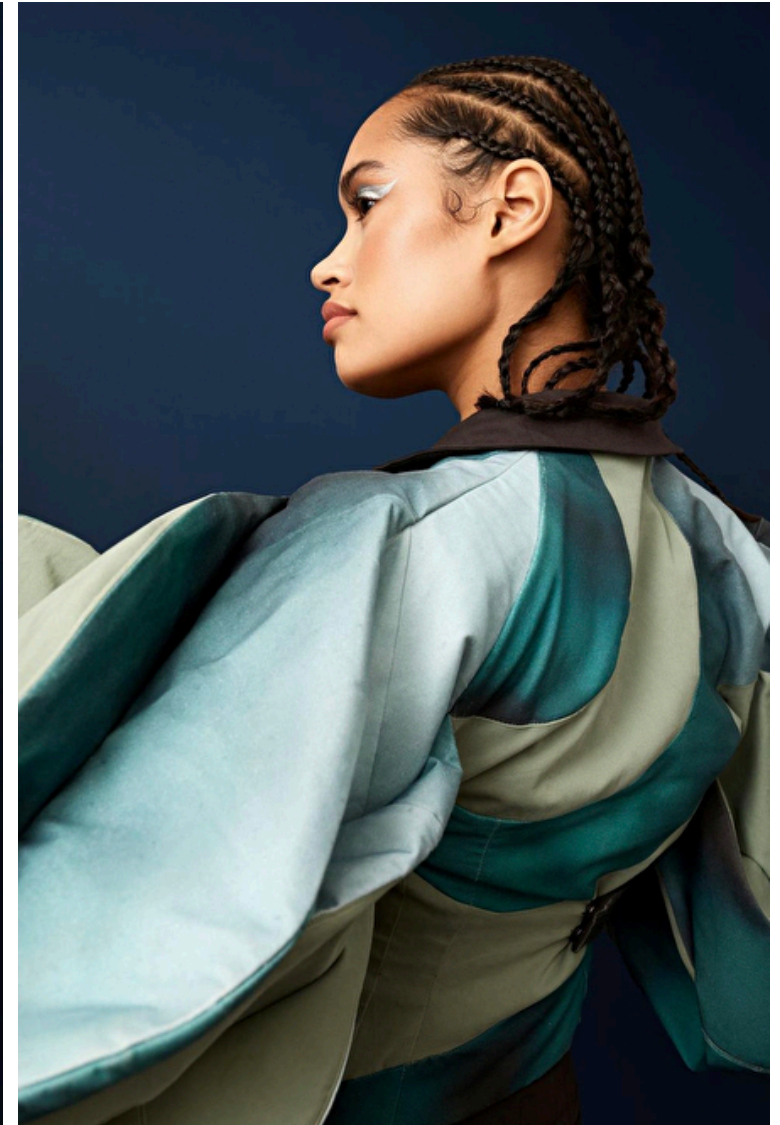

Select

MODEL MANAGEMENT

500 Bishop St NW SUITE A-2, Atlanta, 30318, Georgia, United States

Phone: (404) 872-7444 Fax: (404) 874-1526 Email: info.atlanta@selectmodel.com Website: <https://selectmodel.com/>

Lyrehc Healey

Height 175cm / 5' 9.0"

Size EU/US 32 / 2

Bust 81cm / 32"

Waist 59cm / 23"

Hips 88cm / 34.5"

Shoes EU/US/UK 40 / 9 / 7

Eyes Brown

Hair Brown

Cup B