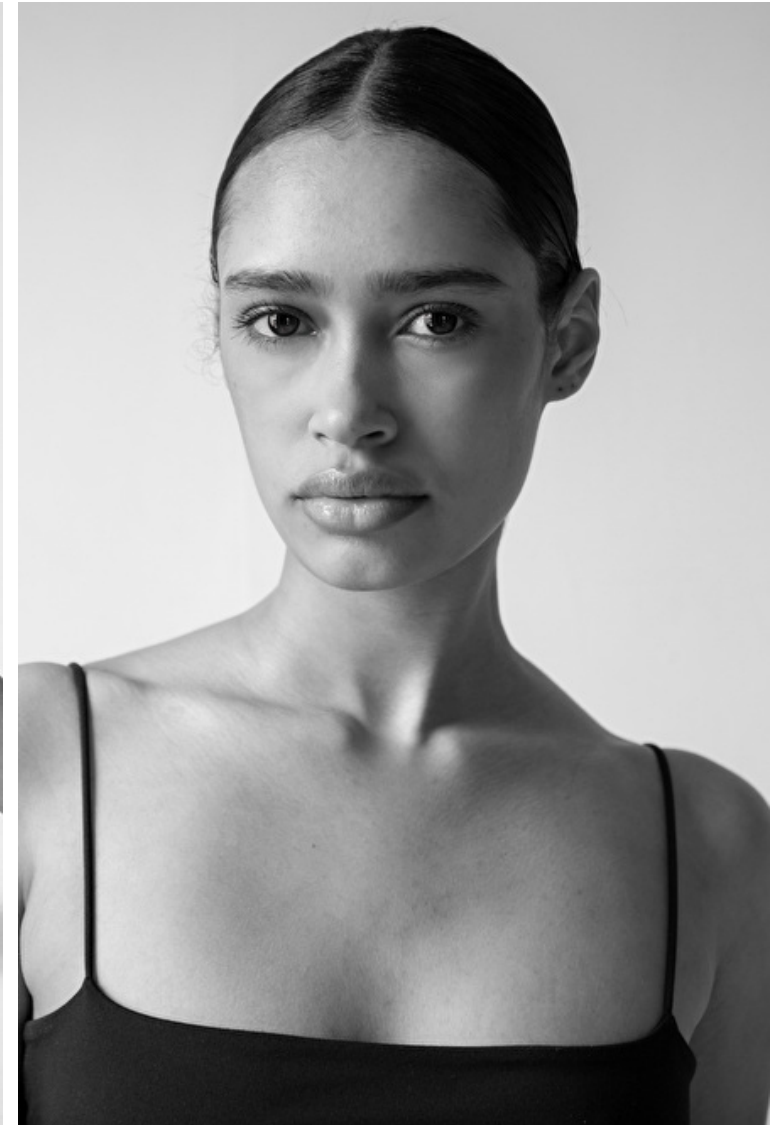

Select

MODEL MANAGEMENT

500 Bishop St NW SUITE A-2, Atlanta, 30318, Georgia, United States
Email: info.atlanta@selectmodel.com Website: <https://selectmodel.com/>

Lyrehc Healey

Height 175cm / 5' 9.0"

Size EU/US 32 / 2

Bust 81cm / 32"

Waist 59cm / 23"

Hips 88cm / 34.5"

Shoes EU/US/UK 40 / 9 / 7

Eyes Brown

Hair Brown

Cup B