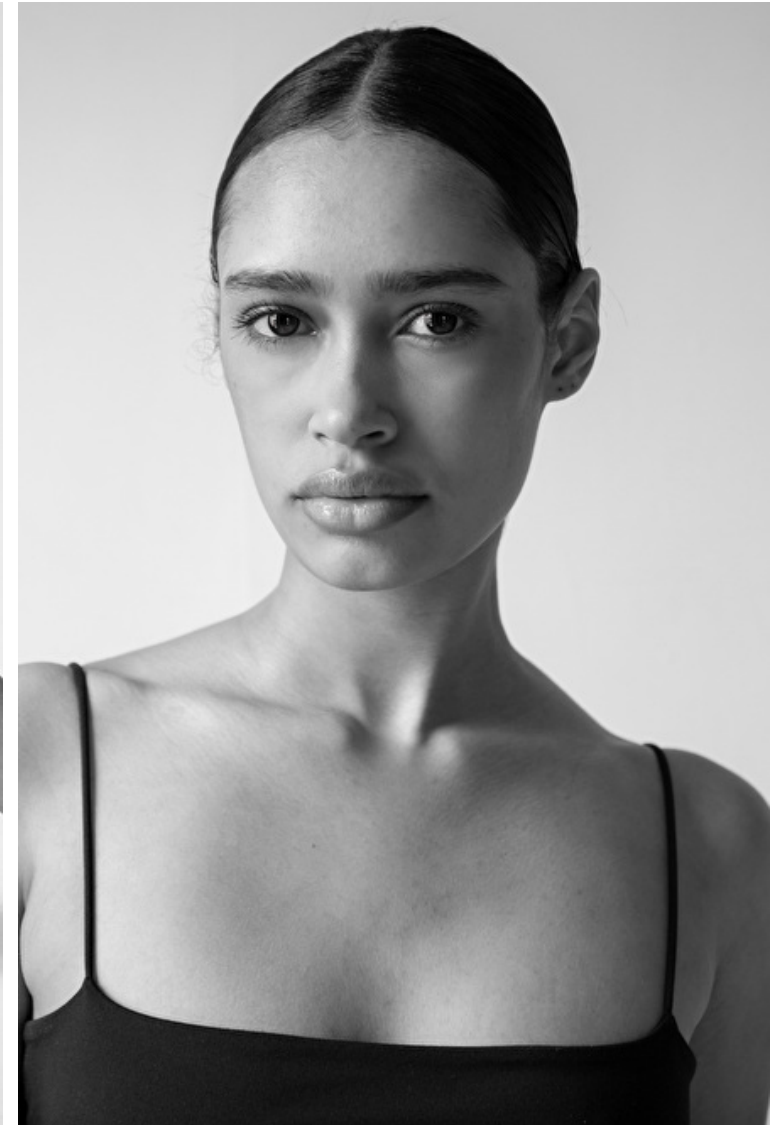

Select

MODEL MANAGEMENT

500 Bishop St NW SUITE A-2, Atlanta, 30318, Georgia, United States
Phone: (404) 872-7444 **Fax:** (404) 874-1526 **Email:** info.atlanta@selectmodel.com **Website:** <https://selectmodel.com/>

Lyrehc Healey

Height 175cm / 5' 9.0"

Size EU/US 32 / 2

Bust 81cm / 32"

Waist 59cm / 23"

Hips 88cm / 34.5"

Shoes EU/US/UK 40 / 9 / 7

Eyes Brown

Hair Brown

Cup B