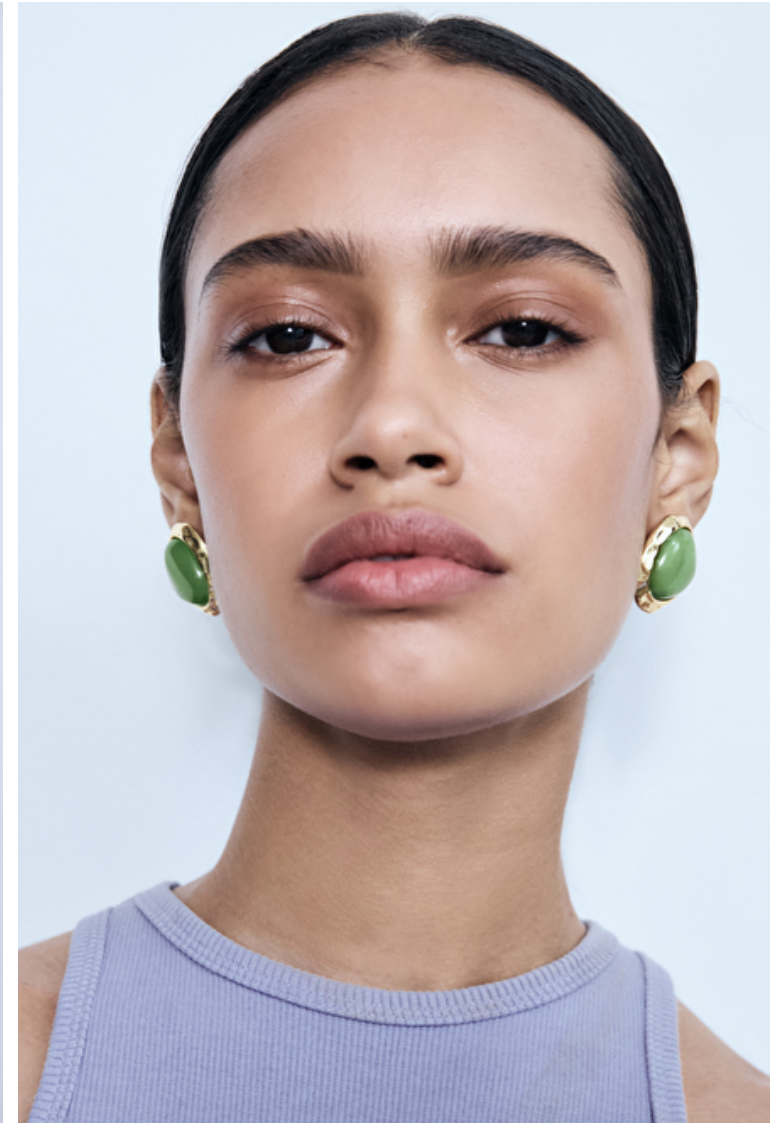

Select

MODEL MANAGEMENT

500 Bishop St NW SUITE A-2, Atlanta, 30318, Georgia, United States

Phone: (404) 872-7444 Fax: (404) 874-1526 Email: info.atlanta@selectmodel.com Website: <https://selectmodel.com/>

Lyrehc Healey

Height 175cm / 5' 9.0"

Size EU/US 32 / 2

Bust 81cm / 32"

Waist 59cm / 23"

Hips 88cm / 34.5"

Shoes EU/US/UK 40 / 9 / 7

Eyes Brown

Hair Brown

Cup B