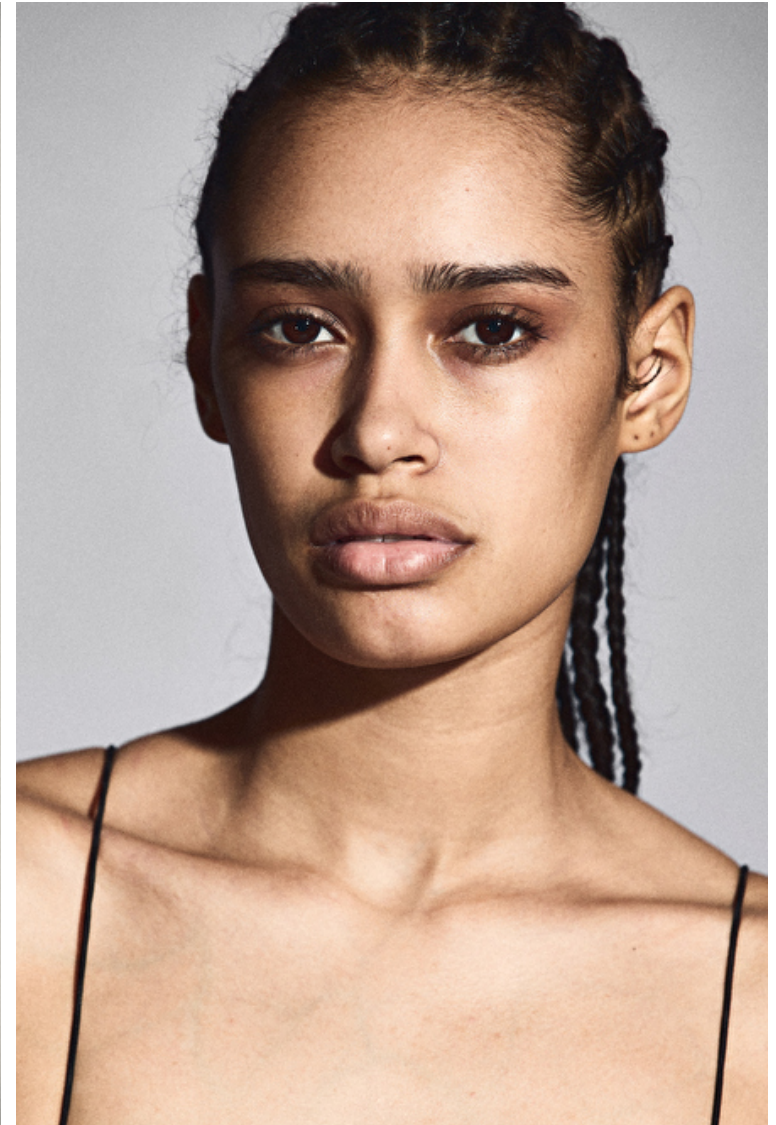

Select

MODEL MANAGEMENT

500 Bishop St NW SUITE A-2, Atlanta, 30318, Georgia, United States
Phone: (404) 872-7444 **Fax:** (404) 874-1526 **Email:** info.atlanta@selectmodel.com **Website:** <https://selectmodel.com/>

Lyrehc Healey

Height 175cm / 5' 9.0"

Size EU/US 32 / 2

Bust 81cm / 32"

Waist 59cm / 23"

Hips 88cm / 34.5"

Shoes EU/US/UK 40 / 9 / 7

Eyes Brown

Hair Brown

Cup B