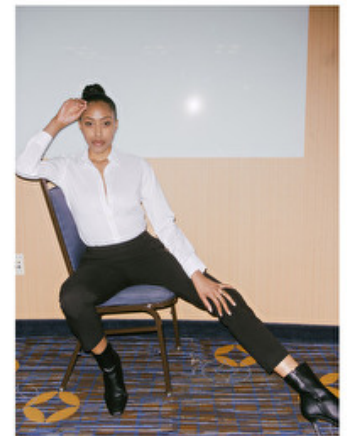

Lyrice Pressley

Height 178cm / 5' 10.0"

Size EU/US 32 / 2

Bust 86cm / 34"

Waist 71cm / 28"

Hips 92cm / 36"

Shoes EU/US/UK 41.5 / 10 / 8

Eyes Brown

Hair Brown