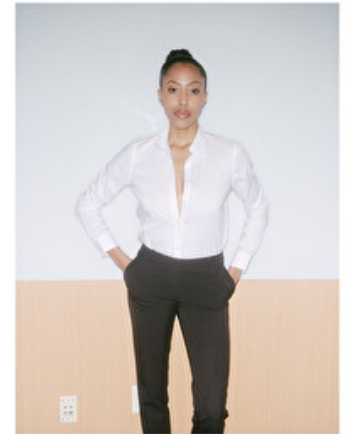

Lyrice Pressley

Height 178cm / 5' 10.0"

Size EU/US 32 / 2

Bust 86cm / 34"

Waist 71cm / 28"

Hips 92cm / 36"

Shoes EU/US/UK 41.5 / 10 / 8

Eyes Brown

Hair Brown