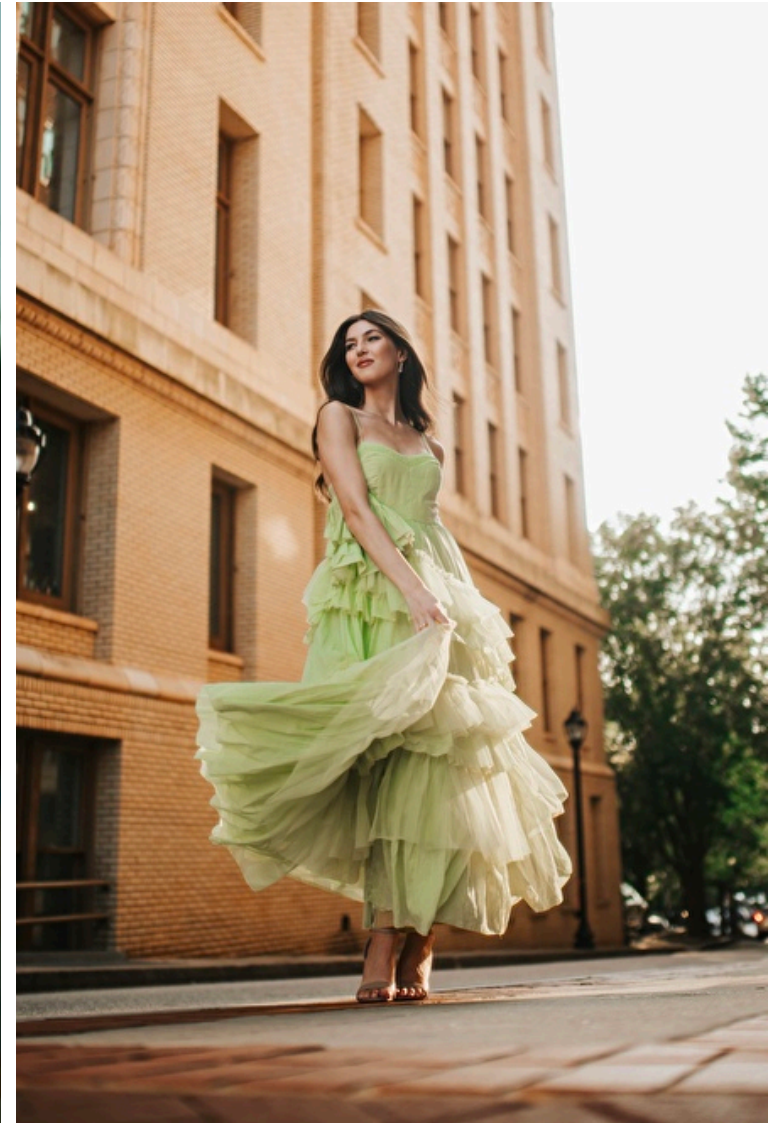

Select

MODEL MANAGEMENT

500 Bishop St NW SUITE A-2, Atlanta, 30318, Georgia, United States
Phone: (404) 872-7444 **Fax:** (404) 874-1526 **Email:** info.atlanta@selectmodel.com **Website:** <https://selectmodel.com/>

Madeline Tiel

Height 175cm / 5' 9.0"

Size EU/US 33

Bust 81cm / 32"

Waist 66cm / 26"

Hips 94cm / 37"

Shoes EU/US/UK 41.5 / 10 / 8

Eyes Hazel

Hair Dark brown