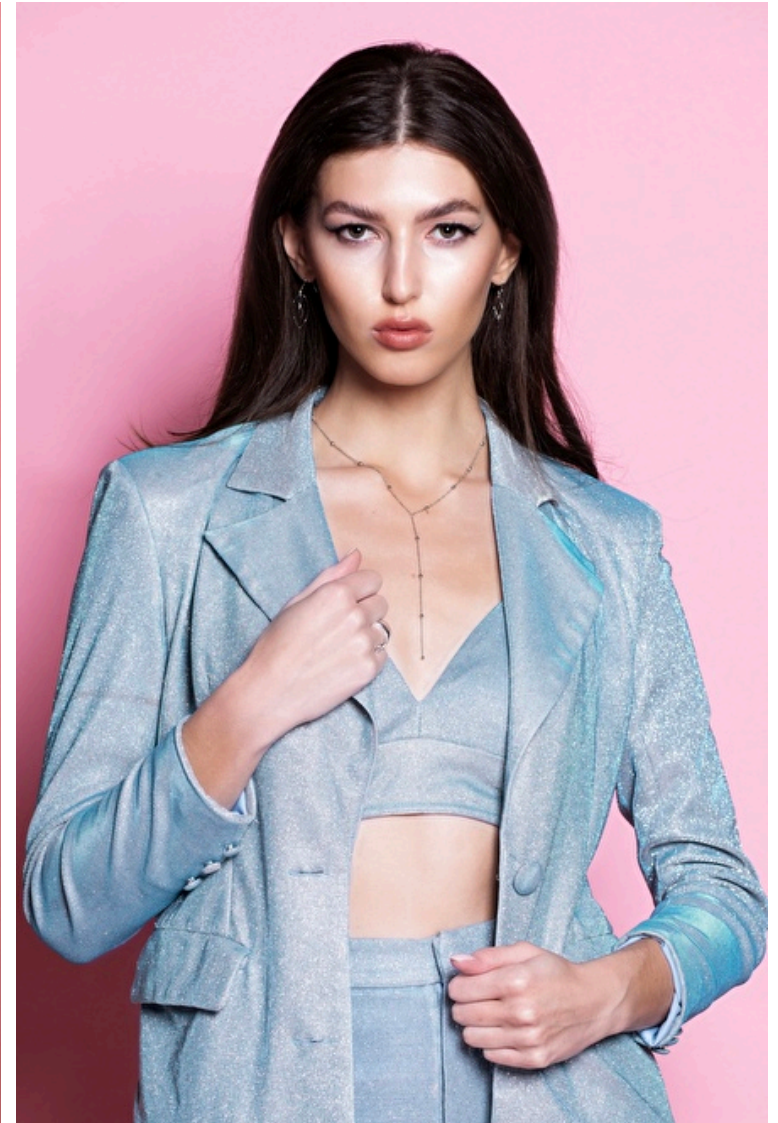

Select

MODEL MANAGEMENT

500 Bishop St NW SUITE A-2, Atlanta, 30318, Georgia, United States
Phone: (404) 872-7444 **Fax:** (404) 874-1526 **Email:** info.atlanta@selectmodel.com **Website:** <https://selectmodel.com/>

Madeline Tiel

Height 175cm / 5' 9.0"

Size EU/US 33

Bust 81cm / 32"

Waist 66cm / 26"

Hips 94cm / 37"

Shoes EU/US/UK 41.5 / 10 / 8

Eyes Hazel

Hair Dark brown