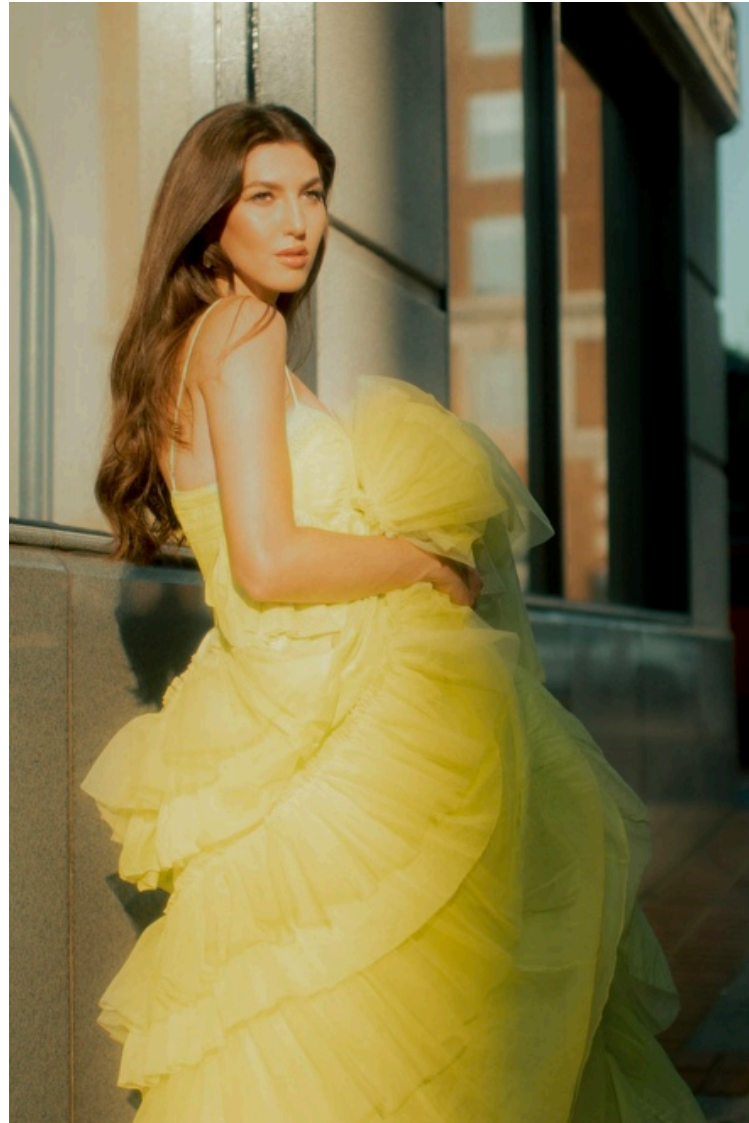

Select

MODEL MANAGEMENT

500 Bishop St NW SUITE A-2, Atlanta, 30318, Georgia, United States
Phone: (404) 872-7444 **Fax:** (404) 874-1526 **Email:** info.atlanta@selectmodel.com **Website:** <https://selectmodel.com/>

Madeline Tiel

Height 175cm / 5' 9.0"

Size EU/US 33

Bust 81cm / 32"

Waist 66cm / 26"

Hips 94cm / 37"

Shoes EU/US/UK 41.5 / 10 / 8

Eyes Hazel

Hair Dark brown