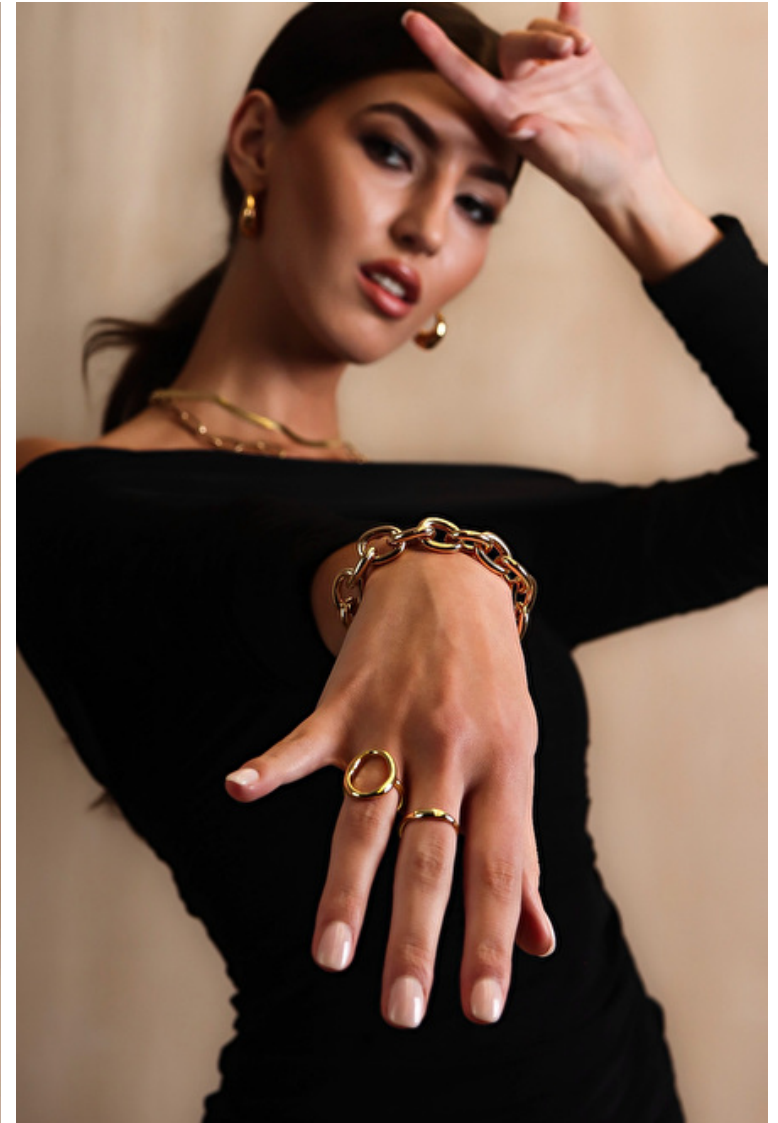

Select

MODEL MANAGEMENT

500 Bishop St NW SUITE A-2, Atlanta, 30318, Georgia, United States
Phone: (404) 872-7444 **Fax:** (404) 874-1526 **Email:** info.atlanta@selectmodel.com **Website:** <https://selectmodel.com/>

Madeline Tiel

Height 175cm / 5' 9.0"

Size EU/US 33

Bust 81cm / 32"

Waist 66cm / 26"

Hips 94cm / 37"

Shoes EU/US/UK 41.5 / 10 / 8

Eyes Hazel

Hair Dark brown