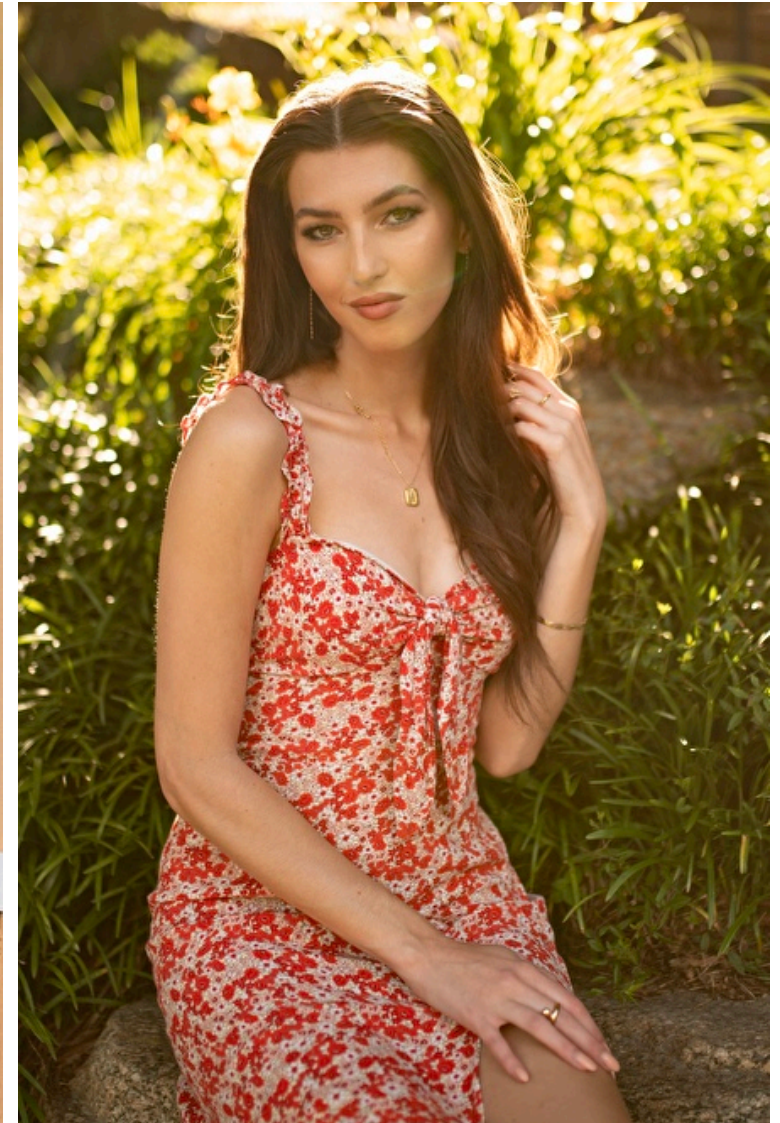

Select

MODEL MANAGEMENT

500 Bishop St NW SUITE A-2, Atlanta, 30318, Georgia, United States
Phone: (404) 872-7444 **Fax:** (404) 874-1526 **Email:** info.atlanta@selectmodel.com **Website:** <https://selectmodel.com/>

Madeline Tiel

Height 175cm / 5' 9.0"

Size EU/US 33

Bust 81cm / 32"

Waist 66cm / 26"

Hips 94cm / 37"

Shoes EU/US/UK 41.5 / 10 / 8

Eyes Hazel

Hair Dark brown