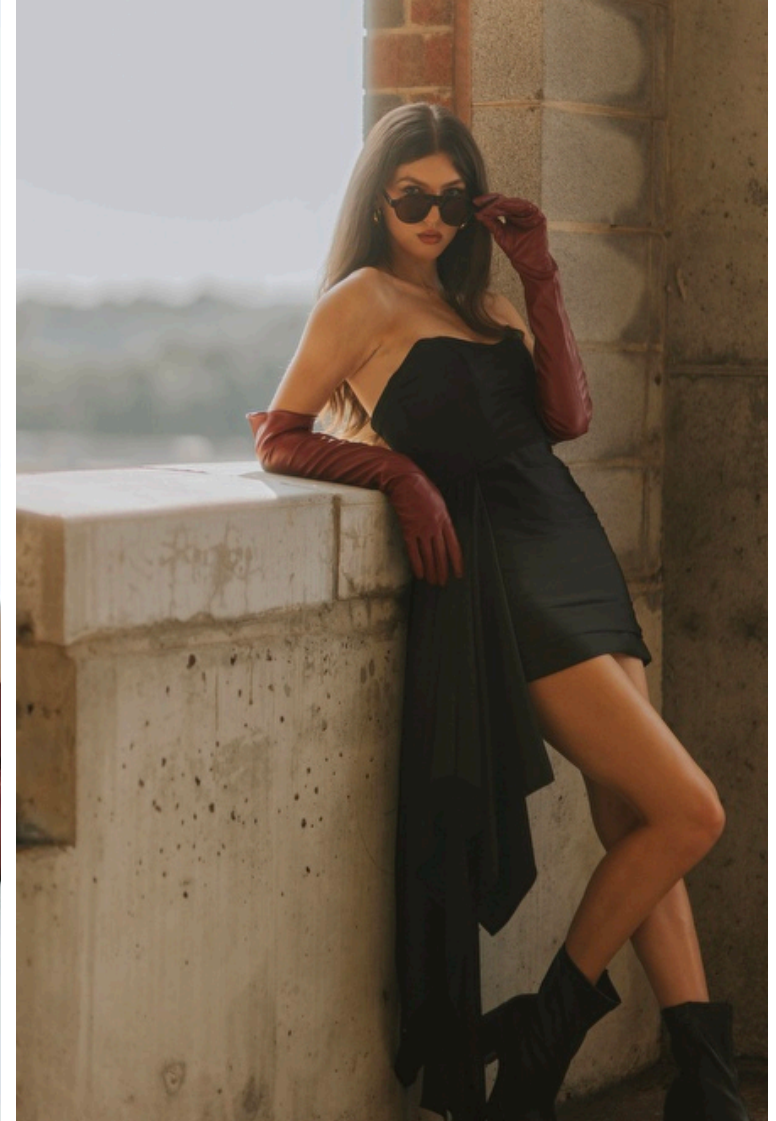

Select

MODEL MANAGEMENT

500 Bishop St NW SUITE A-2, Atlanta, 30318, Georgia, United States
Phone: (404) 872-7444 **Fax:** (404) 874-1526 **Email:** info.atlanta@selectmodel.com **Website:** <https://selectmodel.com/>

Madeline Tiel

Height 175cm / 5' 9.0"

Size EU/US 33

Bust 81cm / 32"

Waist 66cm / 26"

Hips 94cm / 37"

Shoes EU/US/UK 41.5 / 10 / 8

Eyes Hazel

Hair Dark brown