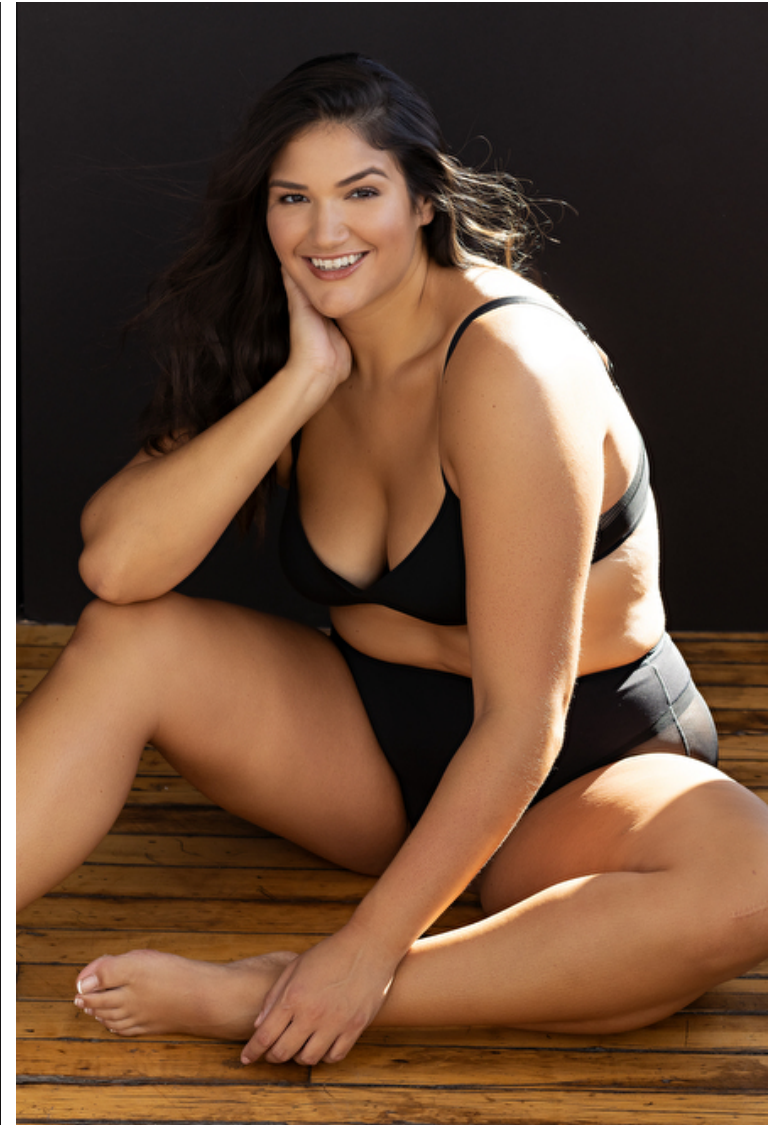

Select

MODEL MANAGEMENT

500 Bishop St NW SUITE A-2, Atlanta, 30318, Georgia, United States
Phone: (404) 872-7444 Fax: (404) 874-1526 Email: info.atlanta@selectmodel.com Website: <https://selectmodel.com/>

Madelyn Garcia

Height 183cm / 6' 0.0"

Size EU/US 48 / 18

Bust 107cm / 42"

Waist 99cm / 39"

Hips 126cm / 49.5"

Shoes EU/US/UK 42.5 / 11 / 9

Eyes Brown

Hair Brown

Cup D

Location Nashville