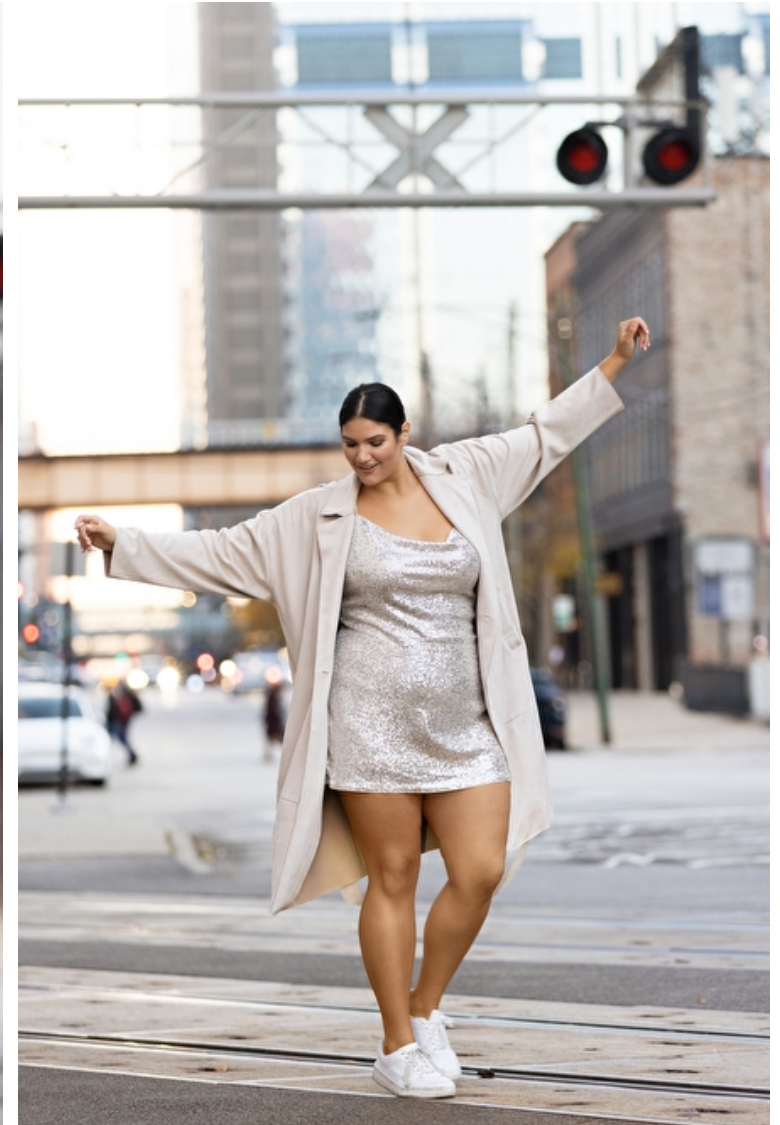

Bust 107cm / 42"

Waist 99cm / 39"

Hips 126cm / 49.5"

Shoes EU/US/UK 42.5 / 11 / 9

Eyes Brown

Hair Brown

Cup D

Location Nashville