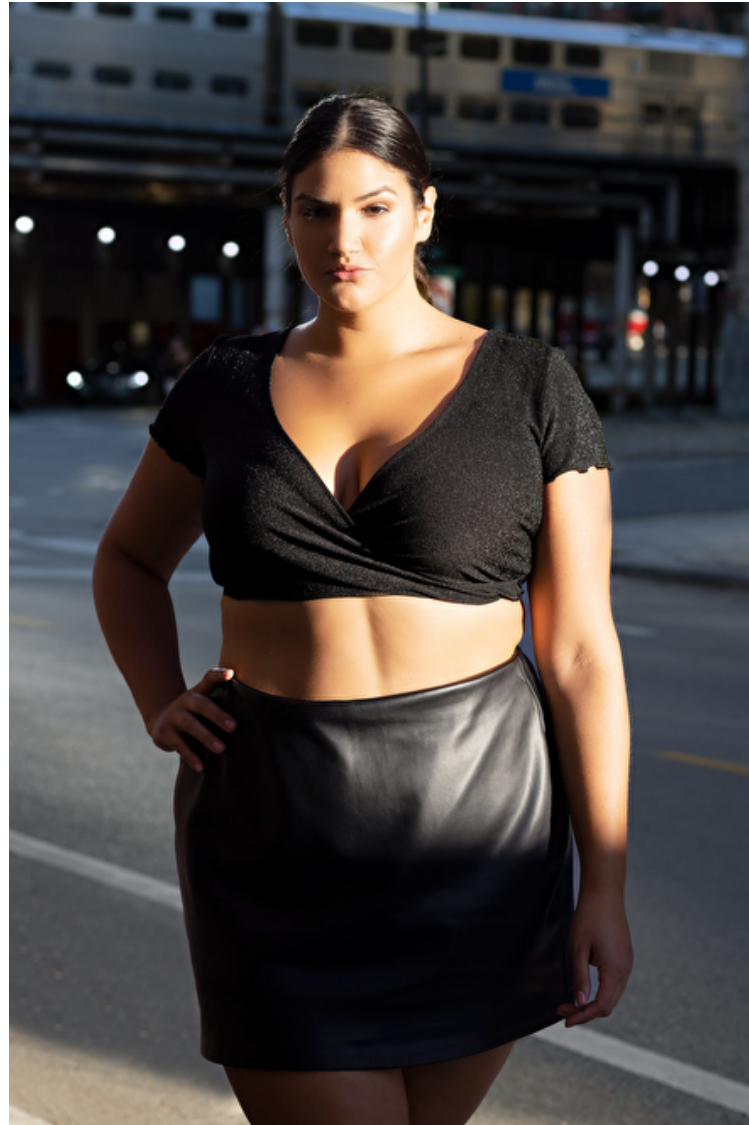

Select

MODEL MANAGEMENT

500 Bishop St NW SUITE A-2, Atlanta, 30318, Georgia, United States
Phone: (404) 872-7444 Fax: (404) 874-1526 Email: info.atlanta@selectmodel.com Website: <https://selectmodel.com/>

Madelyn Garcia

Height 183cm / 6' 0.0"

Size EU/US 48 / 18

Bust 107cm / 42"

Waist 99cm / 39"

Hips 126cm / 49.5"

Shoes EU/US/UK 42.5 / 11 / 9

Eyes Brown

Hair Brown

Cup D

Location Nashville