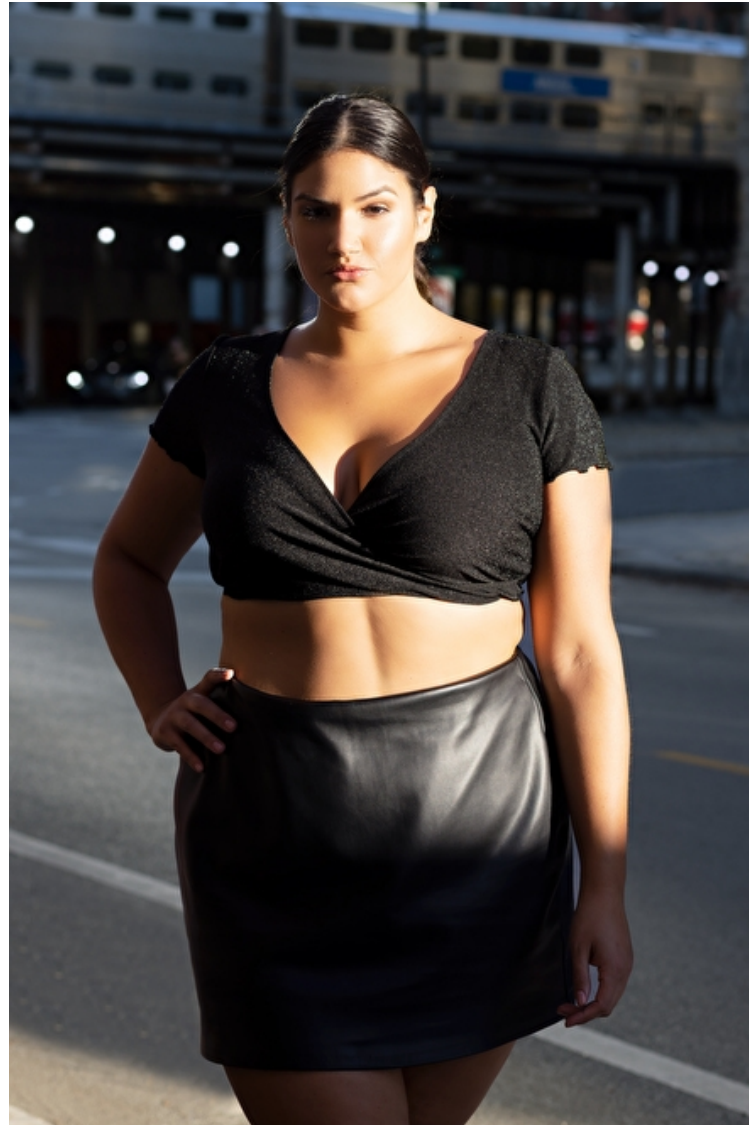

Bust 107cm / 42"

Waist 99cm / 39"

Hips 126cm / 49.5"

Shoes EU/US/UK 42.5 / 11 / 9

Eyes Brown

Hair Brown

Cup D

Location Nashville