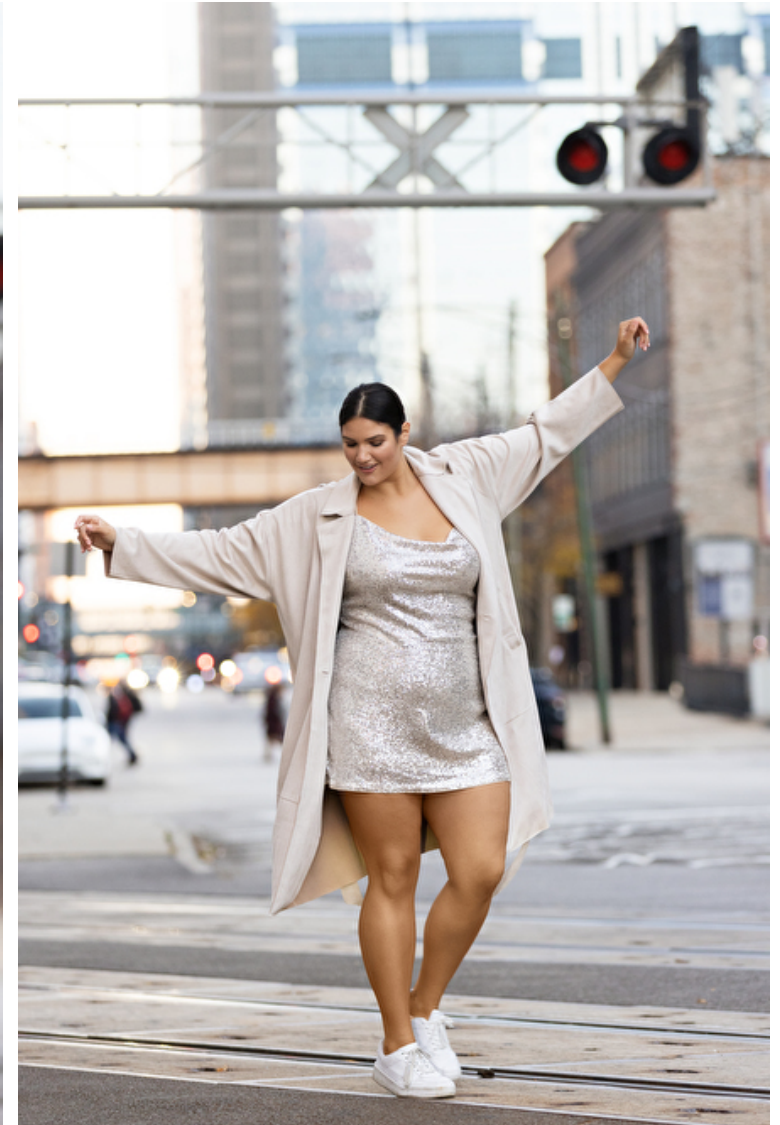

Select

MODEL MANAGEMENT

500 Bishop St NW SUITE A-2, Atlanta, 30318, Georgia, United States
Phone: (404) 872-7444 Fax: (404) 874-1526 Email: info.atlanta@selectmodel.com Website: <https://selectmodel.com/>

Madelyn Garcia

Height 183cm / 6' 0.0"

Size EU/US 48 / 18

Bust 107cm / 42"

Waist 99cm / 39"

Hips 126cm / 49.5"

Shoes EU/US/UK 42.5 / 11 / 9

Eyes Brown

Hair Brown

Cup D

Location Nashville