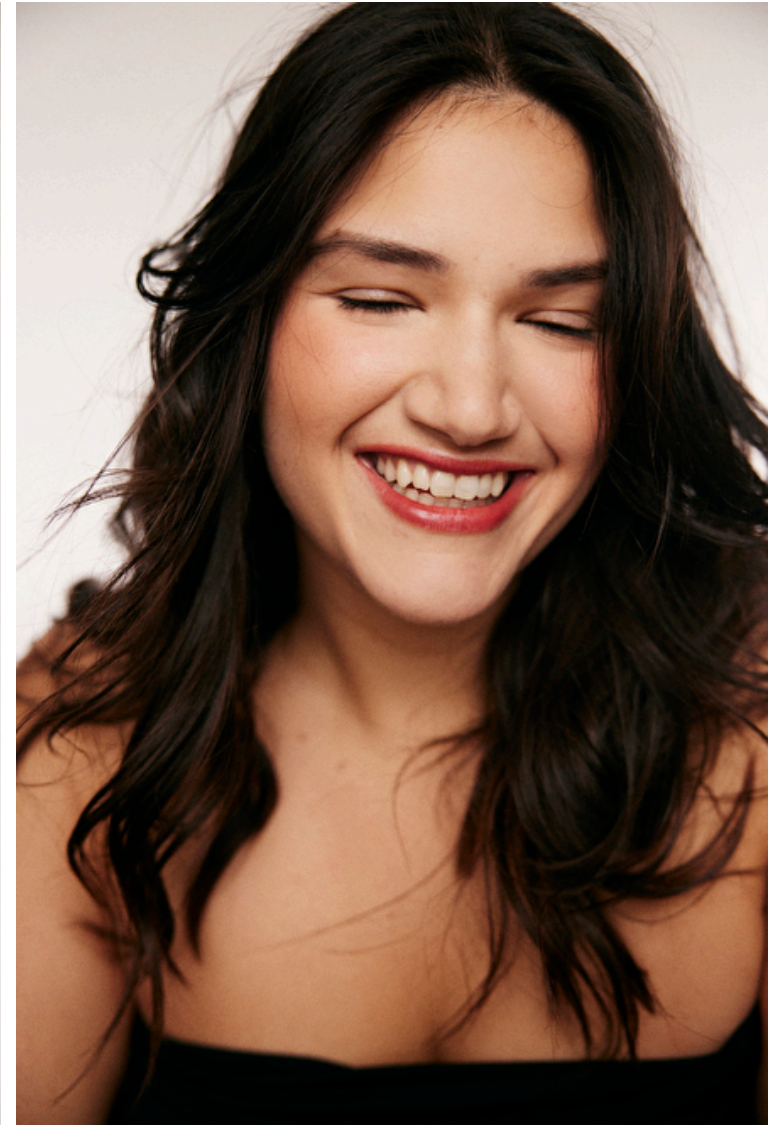

Hips 126cm / 49.5"

Shoes EU/US/UK 42.5 / 11 / 9

Eyes Brown

Hair Brown

Cup D

Location Nashville

Select

MODEL MANAGEMENT