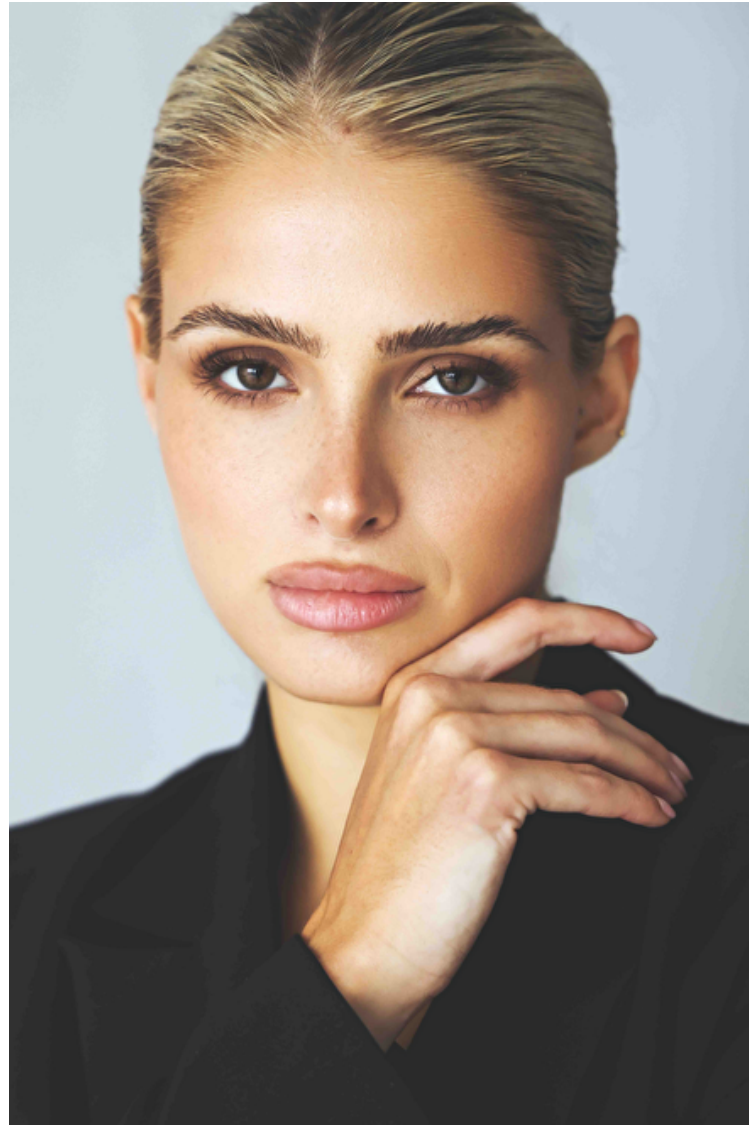

Size EU/US 32 / 2

Bust 81cm / 32"

Waist 61cm / 24"

Hips 94cm / 37"

Shoes EU/US/UK 39 / 8 / 6

Eyes Hazel

Hair Blond

Select