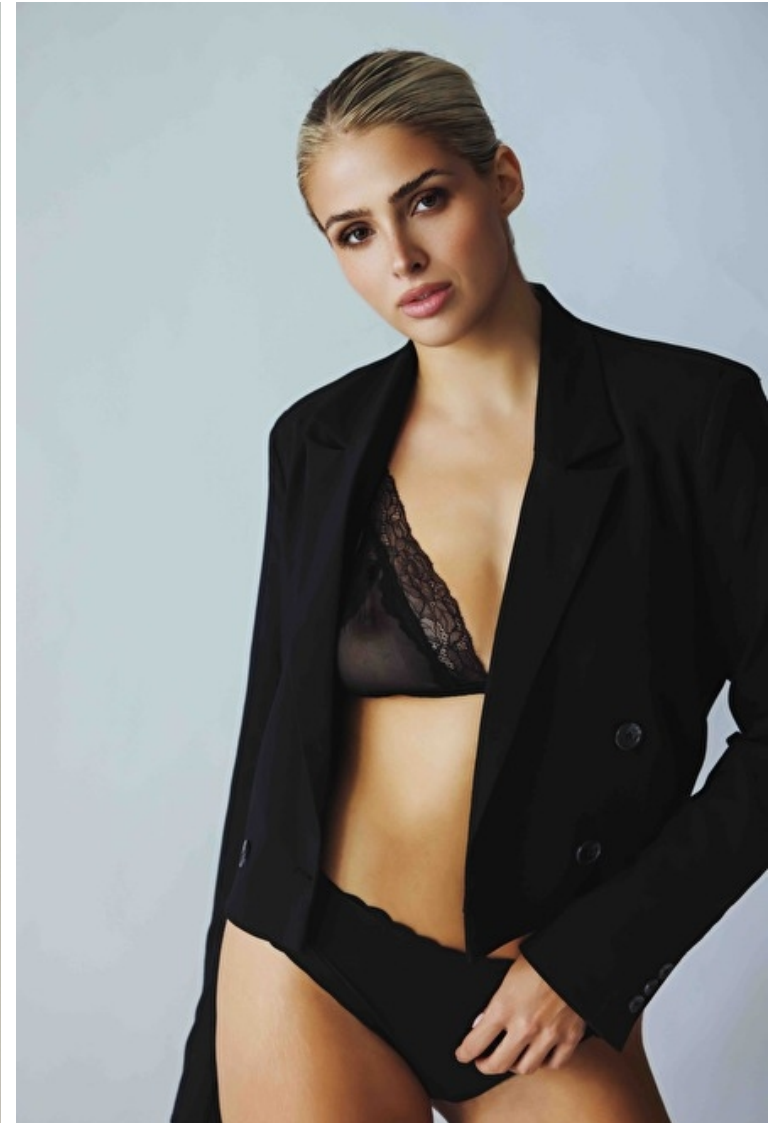

Size EU/US 32 / 2

Bust 81cm / 32"

Waist 61cm / 24"

Hips 94cm / 37"

Shoes EU/US/UK 39 / 8 / 6

Eyes Hazel

Hair Blond

Select