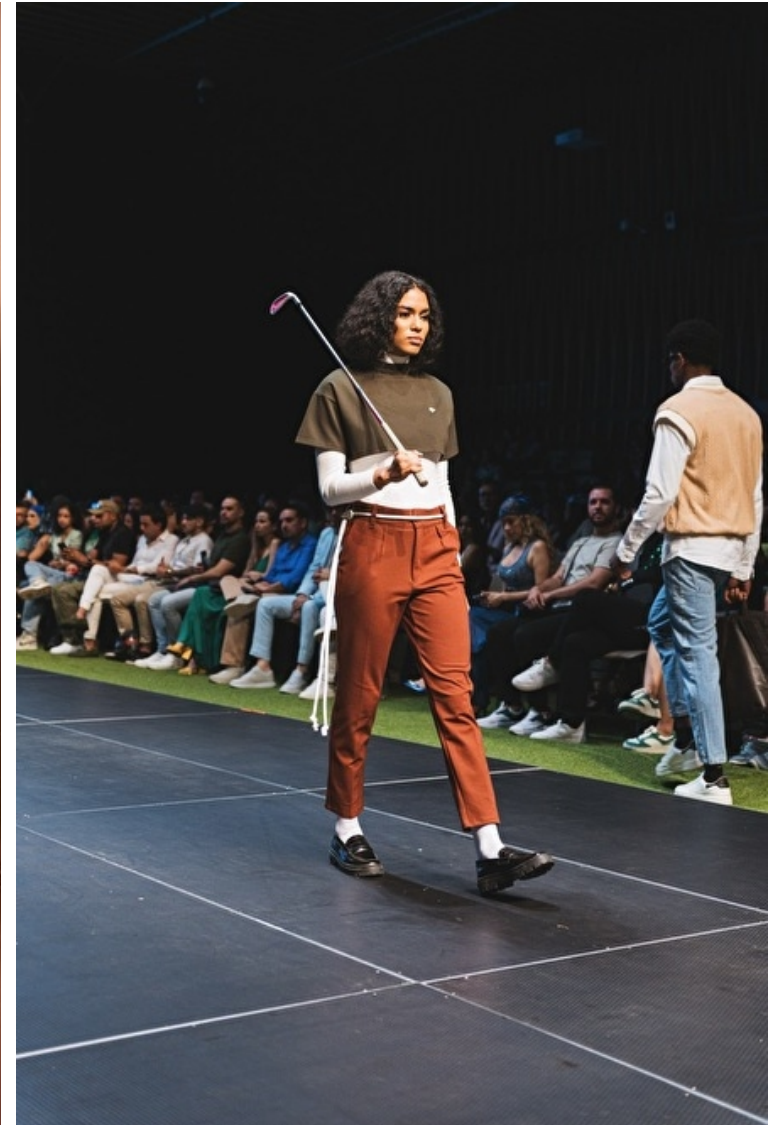

Maria Del Mar

Height 178cm / 5' 10.0"

Bust 89cm / 35"

Waist 65cm / 25.5"

Hips 95cm / 37.5"

Shoes EU/US/UK 41 / 9.5 / 8

Eyes Brown

Hair Black