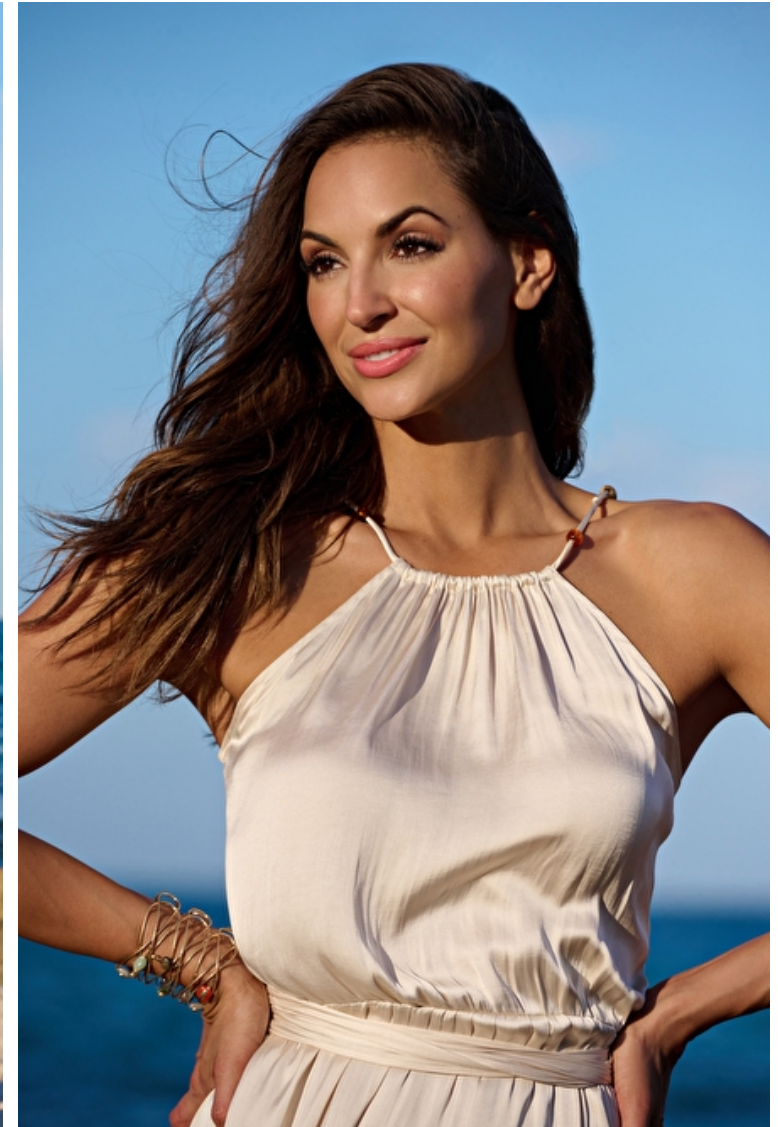

Bust 86cm / 34"

Waist 66cm / 26"

Hips 94cm / 37"

Shoes EU/US/UK 40.5 / 9.5 / 7

Eyes Dark brown

Hair Brown

Cup C

Select