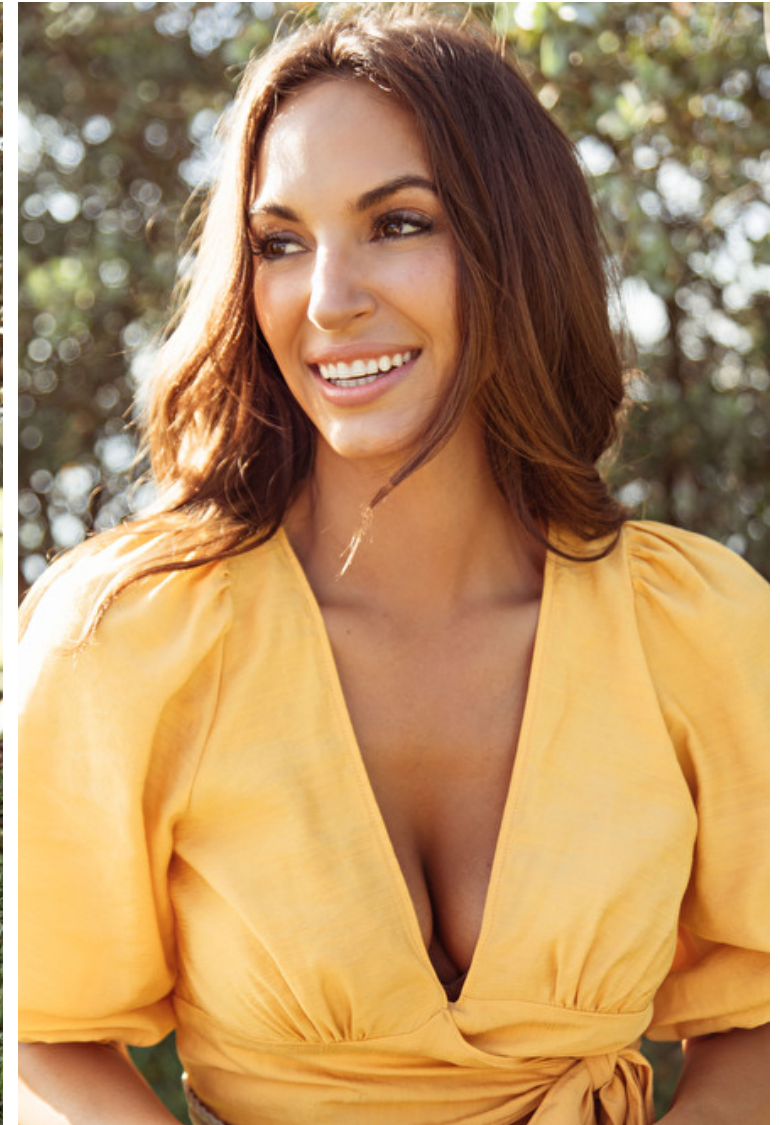

Maria Montgomery

Height 178cm / 5' 10.0"

Size EU/US 32 / 2

Bust 86cm / 34"

Waist 66cm / 26"

Hips 94cm / 37"

Shoes EU/US/UK 40.5 / 9.5 / 7

Eyes Dark brown

Hair Brown

Cup C