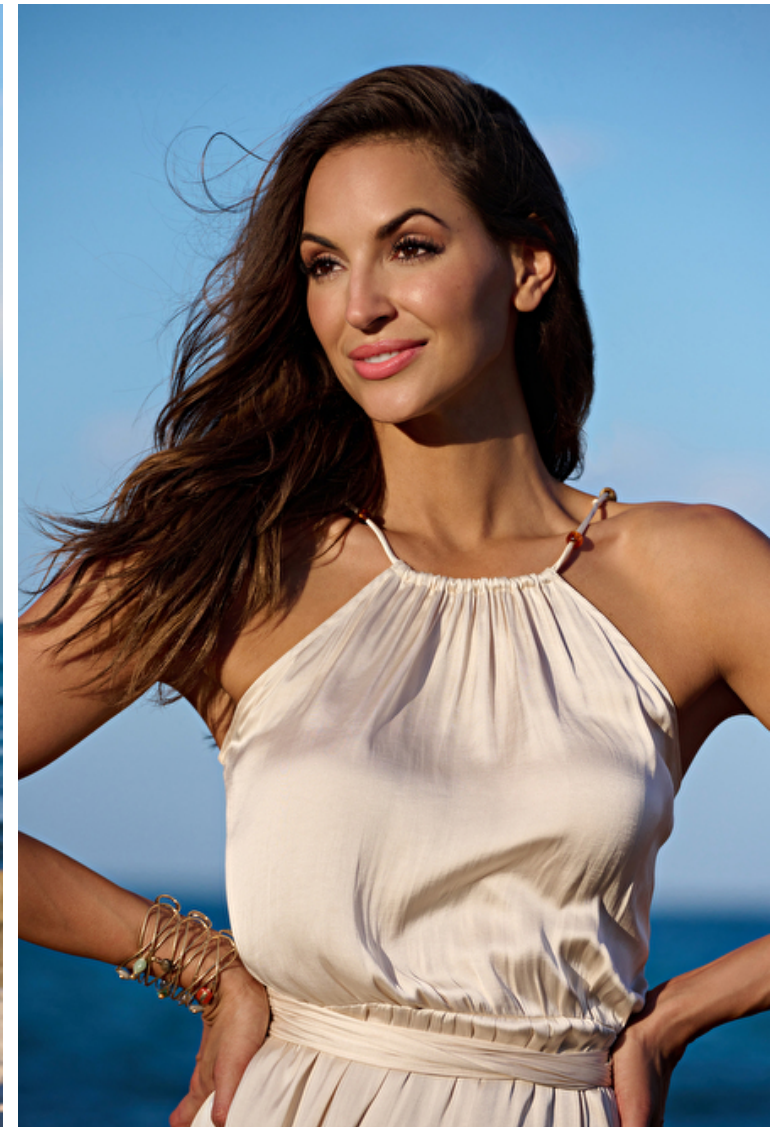

Select

MODEL MANAGEMENT

500 Bishop St NW SUITE A-2, Atlanta, 30318, Georgia, United States
Phone: (404) 872-7444 **Fax:** (404) 874-1526 **Email:** info.atlanta@selectmodel.com **Website:** <https://selectmodel.com/>

Maria Montgomery

Height 178cm / 5' 10.0"

Size EU/US 32 / 2

Bust 86cm / 34"

Waist 66cm / 26"

Hips 94cm / 37"

Shoes EU/US/UK 40.5 / 9.5 / 7

Eyes Dark brown

Hair Brown

Cup C