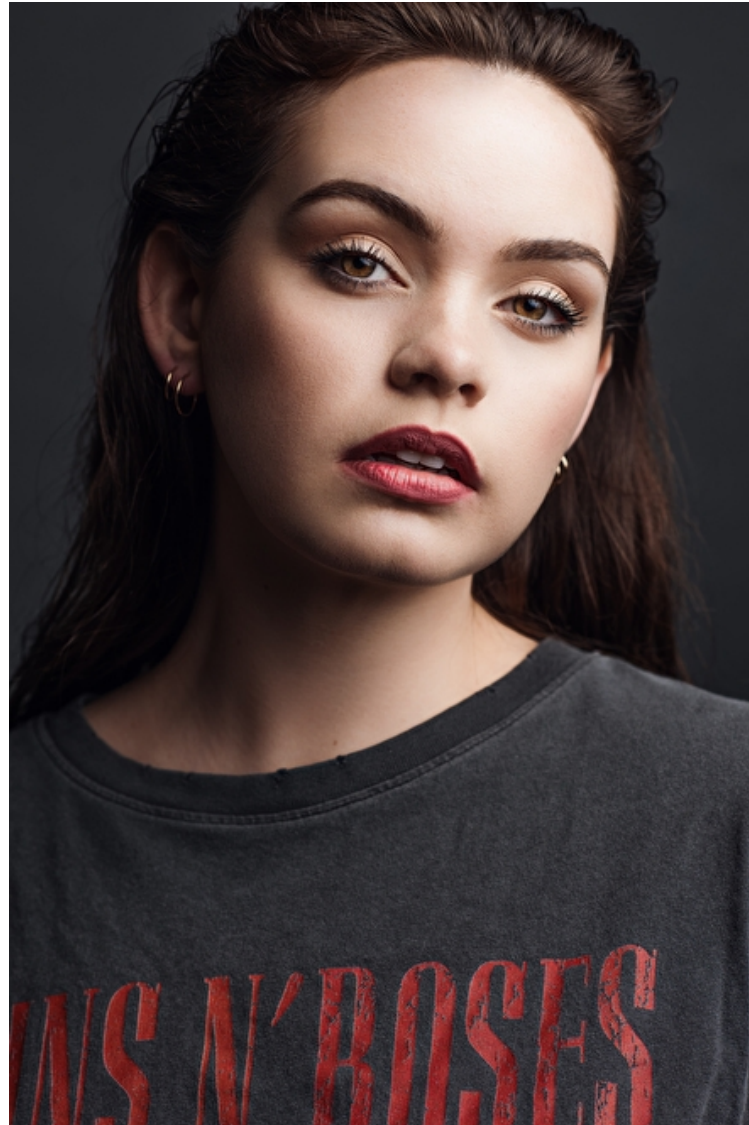

Bust 107cm / 42"

Waist 81cm / 32"

Hips 118cm / 46.5"

Shoes EU/US/UK 40.5 / 9.5 / 7

Eyes Green

Hair Brown

Cup DD

Select