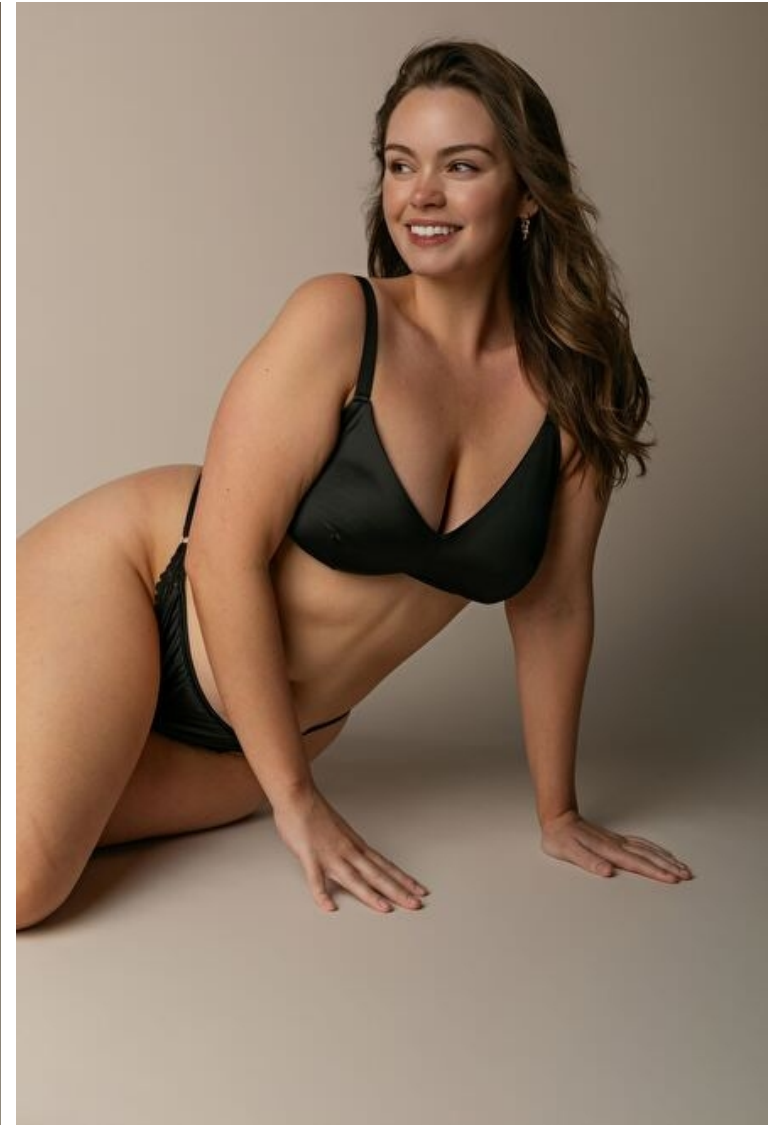

Size EU/US 42 / 12

Bust 107cm / 42"

Waist 81cm / 32"

Hips 118cm / 46.5"

Shoes EU/US/UK 40.5 / 9.5 / 7

Eyes Green

Hair Brown

Cup DD

Bust 107cm / 42"

Waist 81cm / 32"

Hips 118cm / 46.5"

Shoes EU/US/UK 40.5 / 9.5 / 7

Eyes Green

Hair Brown

Cup DD

Select