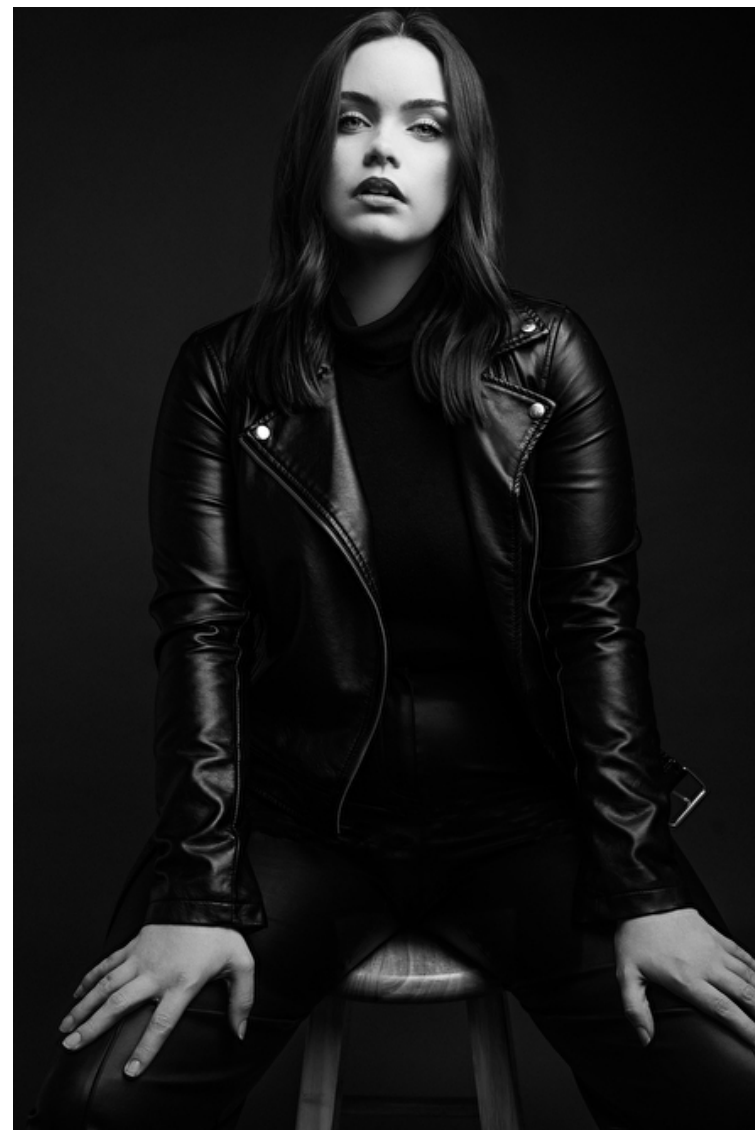

Bust 107cm / 42"

Waist 81cm / 32"

Hips 118cm / 46.5"

Shoes EU/US/UK 40.5 / 9.5 / 7

Eyes Green

Hair Brown

Cup DD

Select