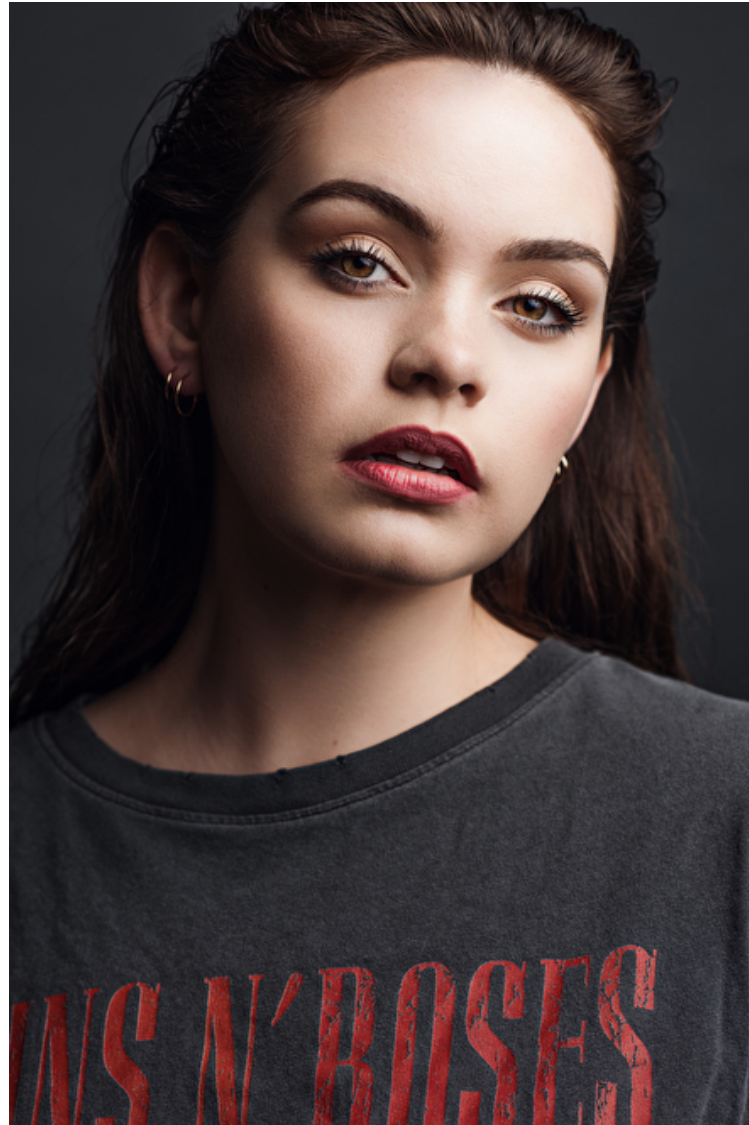

Select

MODEL MANAGEMENT

500 Bishop St NW SUITE A-2, Atlanta, 30318, Georgia, United States
Phone: (404) 872-7444 **Fax:** (404) 874-1526 **Email:** info.atlanta@selectmodel.com **Website:** <https://selectmodel.com/>

Mariah Tabb

Height 174cm / 5' 8.5"

Size EU/US 44 / 14

Bust 112cm / 44"

Waist 90cm / 35.5"

Hips 124cm / 49"

Shoes EU/US/UK 40.5 / 9.5 / 7

Eyes Green

Hair Brown

Cup DD