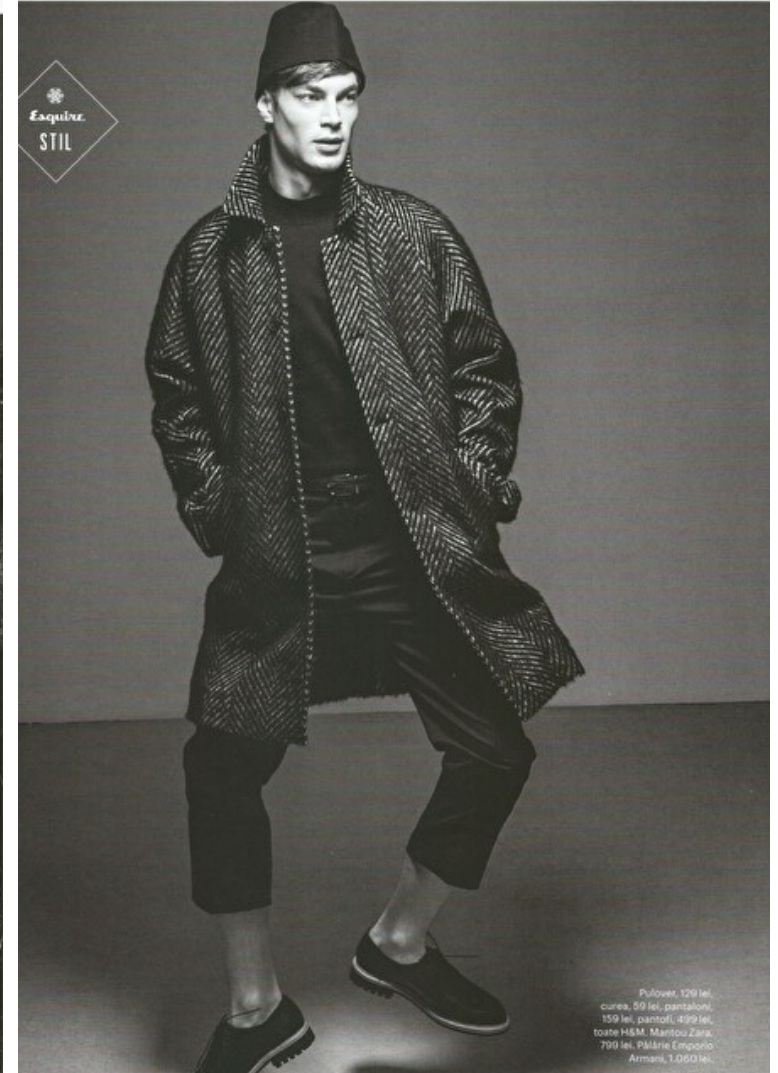

Select

MODEL MANAGEMENT

500 Bishop St NW SUITE A-2, Atlanta, 30318, Georgia, United States
Email: info.atlanta@selectmodel.com Website: <https://selectmodel.com/>

Marian Dragan

Height 189cm / 6' 2.5"

Chest 98cm / 38.5"

Waist 80cm / 31.5"

Hips 95cm / 37.5"

Eyes Blue

Hair Brown