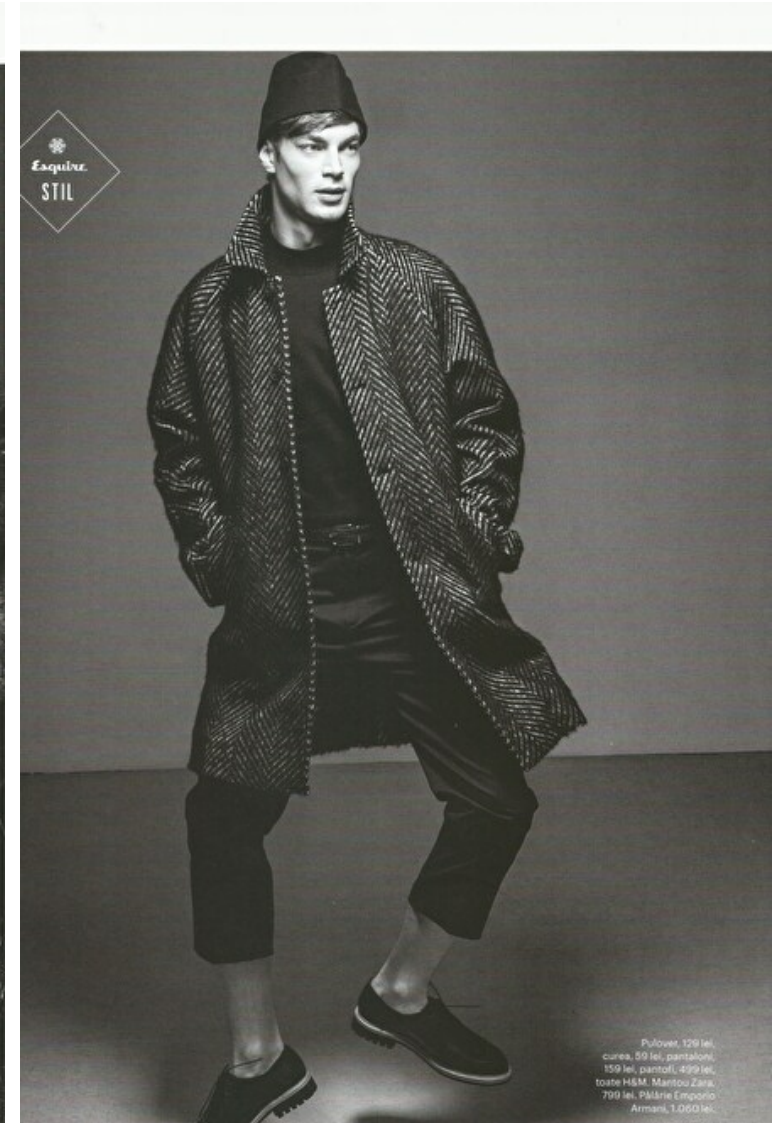

## Marian Dragan

Height 189cm / 6' 2.5"

Chest 98cm / 38.5"

Waist 80cm / 31.5"

Hips 95cm / 37.5"

Eyes Blue

Hair Brown