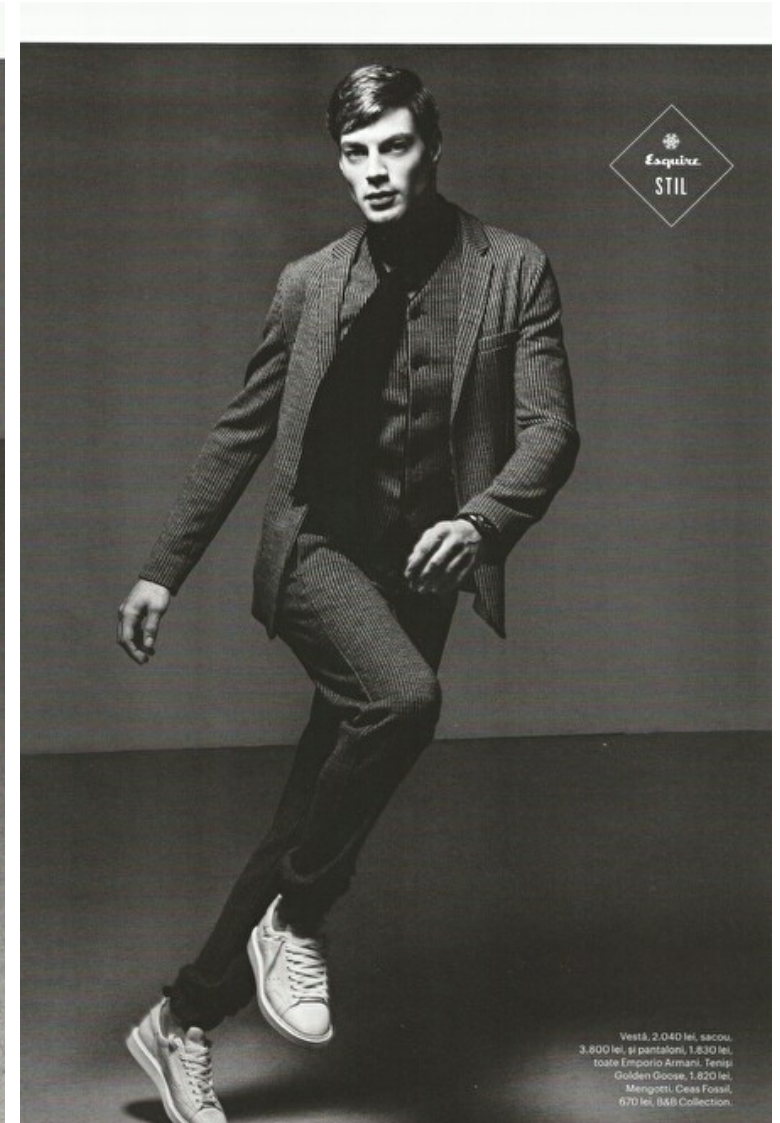

## Marian Dragan

Height 189cm / 6' 2.5"

Chest 98cm / 38.5"

Waist 80cm / 31.5"

Hips 95cm / 37.5"

Eyes Blue

Hair Brown