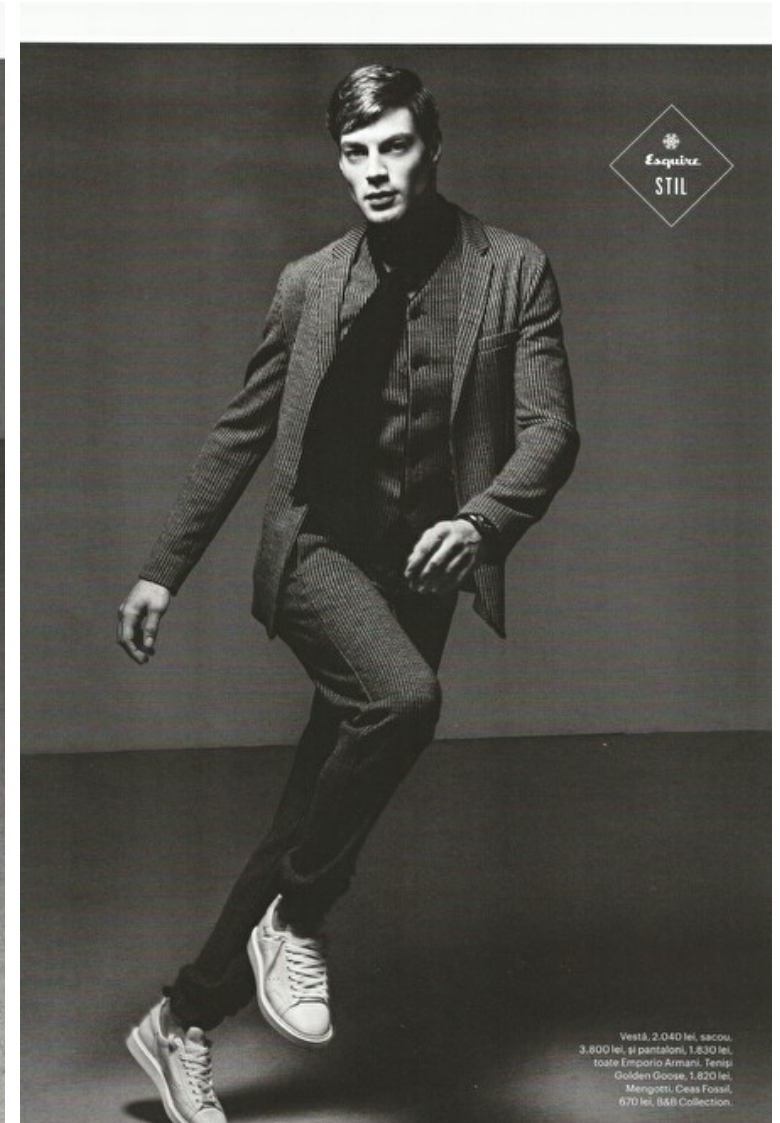

Select

MODEL MANAGEMENT

500 Bishop St NW SUITE A-2, Atlanta, 30318, Georgia, United States
Email: info.atlanta@selectmodel.com Website: https://selectmodel.com/

Marian Dragan

Height 189cm / 6' 2.5"

Chest 98cm / 38.5"

Waist 80cm / 31.5"

Hips 95cm / 37.5"

Eyes Blue

Hair Brown