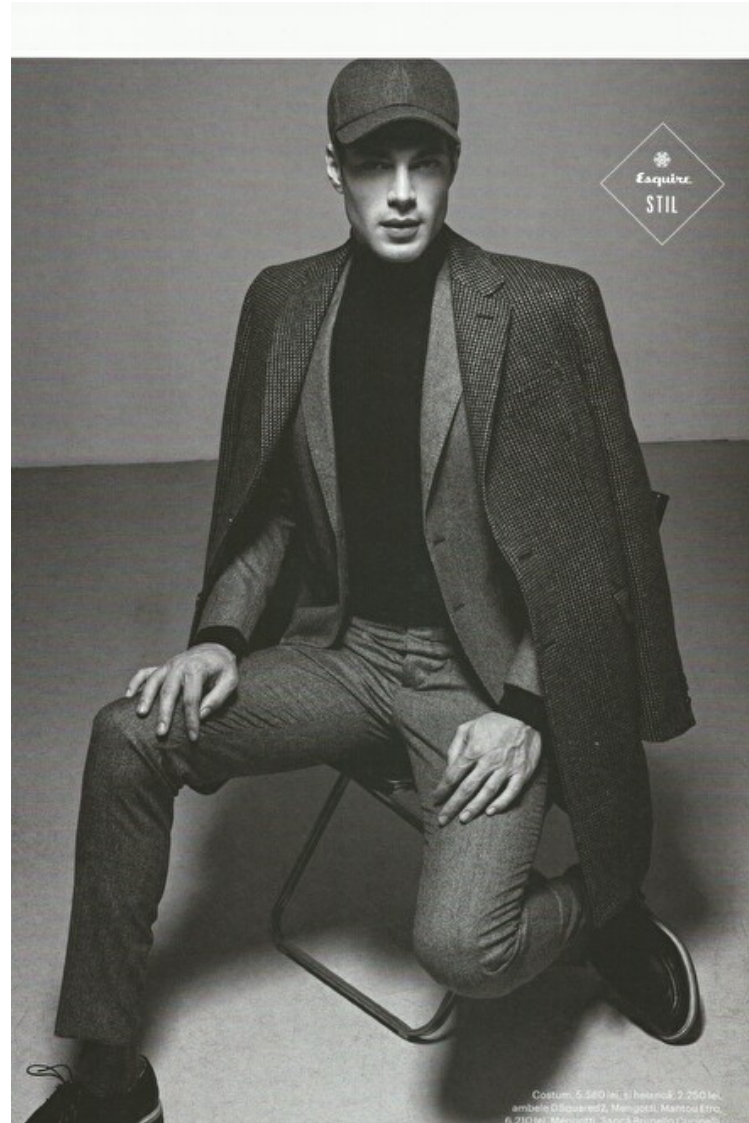

## Marian Dragan

Height 189cm / 6' 2.5"

Chest 98cm / 38.5"

Waist 80cm / 31.5"

Hips 95cm / 37.5"

Eyes Blue

Hair Brown