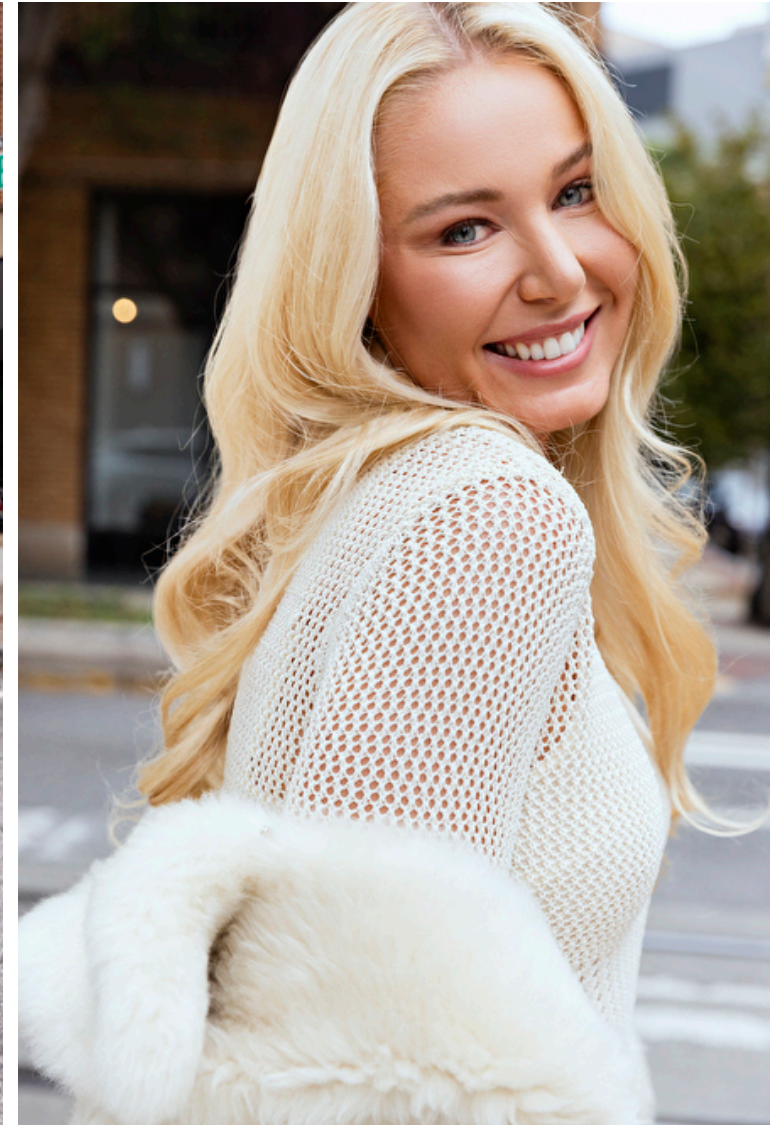

Select

MODEL MANAGEMENT

500 Bishop St NW SUITE A-2, Atlanta, 30318, Georgia, United States
Phone: (404) 872-7444 **Fax:** (404) 874-1526 **Email:** info.atlanta@selectmodel.com **Website:** <https://selectmodel.com/>

Marta O.

Height 178cm / 5' 10.0"

Size EU/US 34 / 4

Bust 87cm / 34.5"

Waist 68cm / 27"

Hips 93cm / 36.5"

Shoes EU/US/UK 42.5 / 11 / 9

Eyes Blue

Hair Blond