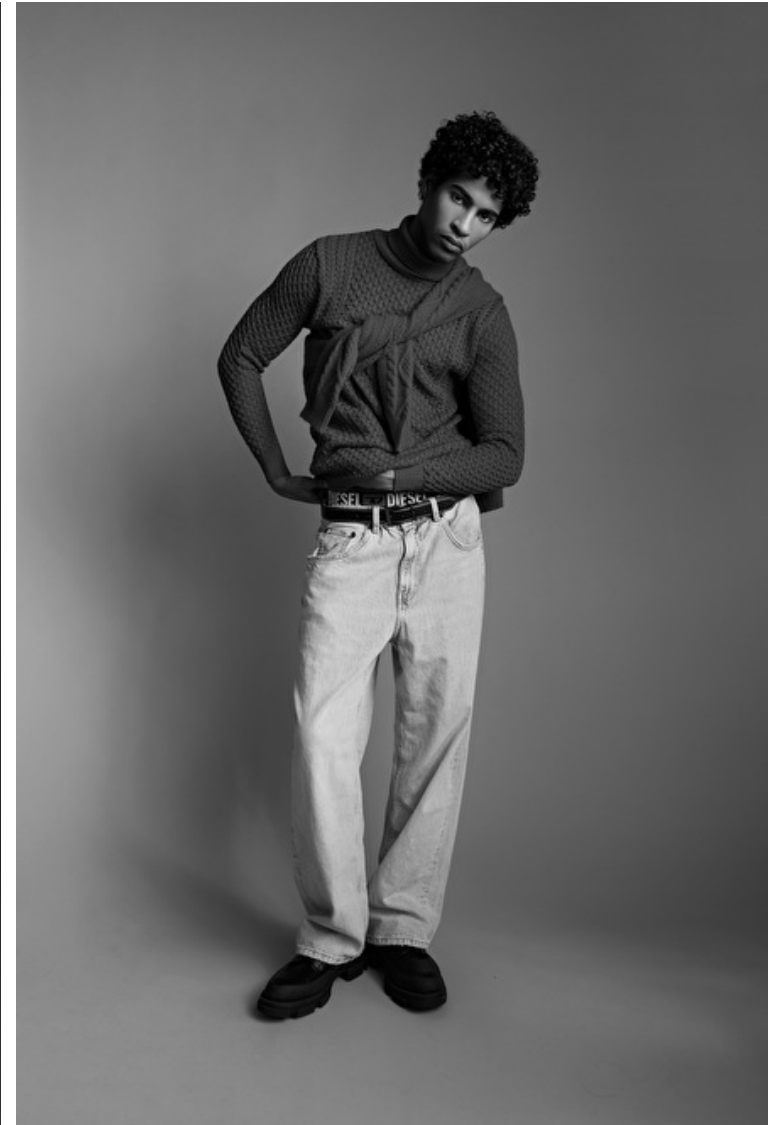

Select

MODEL MANAGEMENT

500 Bishop St NW SUITE A-2, Atlanta, 30318, Georgia, United States

Phone: (404) 872-7444 Fax: (404) 874-1526 Email: info.atlanta@selectmodel.com Website: <https://selectmodel.com/>

Mason Hudson

Height 190cm / 6' 3.0"

Waist 74cm / 29"

Shoes EU/US/UK 46.5 / 13 / 11

Eyes Dark brown

Hair Dark brown

Inseam 91cm / 36"

Neck 35cm / 14"

Suit size 50cm / 40"