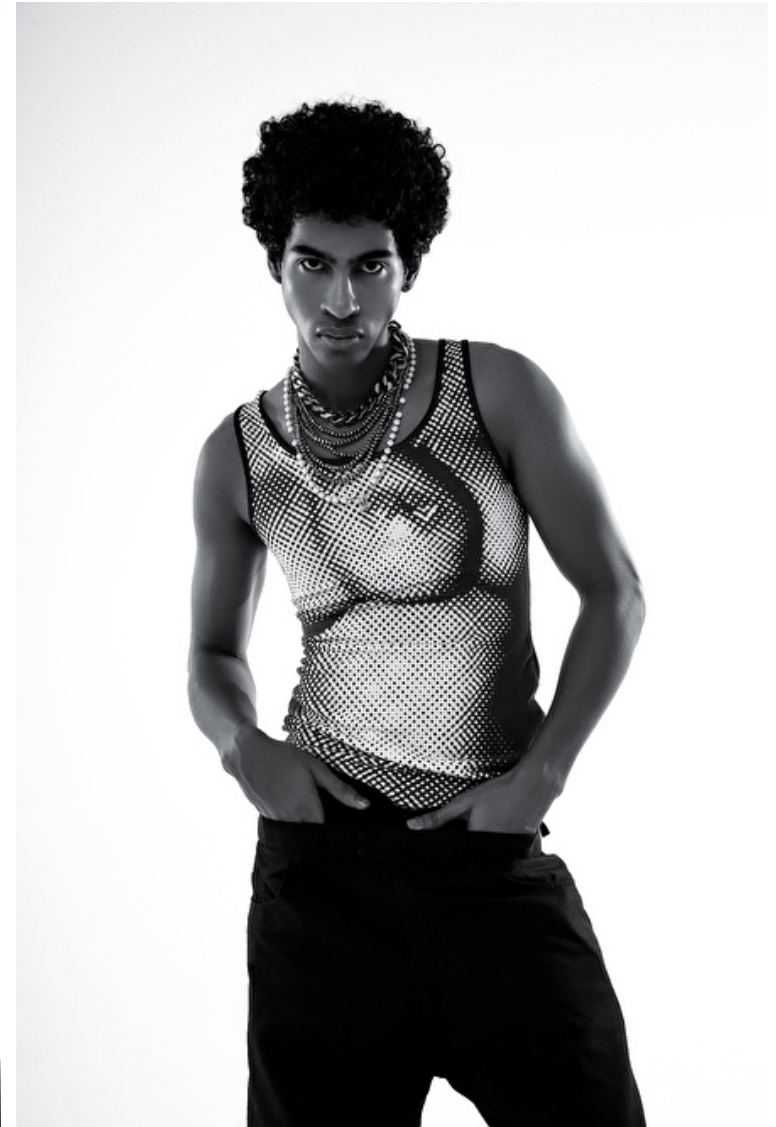

Select

MODEL MANAGEMENT

500 Bishop St NW SUITE A-2, Atlanta, 30318, Georgia, United States
Phone: (404) 872-7444 **Fax:** (404) 874-1526 **Email:** info.atlanta@selectmodel.com **Website:** <https://selectmodel.com/>

Mason Hudson

Height 190cm / 6' 3.0"

Waist 74cm / 29"

Shoes EU/US/UK 46.5 / 13 / 11

Eyes Dark brown

Hair Dark brown

Inseam 91cm / 36"

Neck 35cm / 14"

Suit size 50cm / 40"