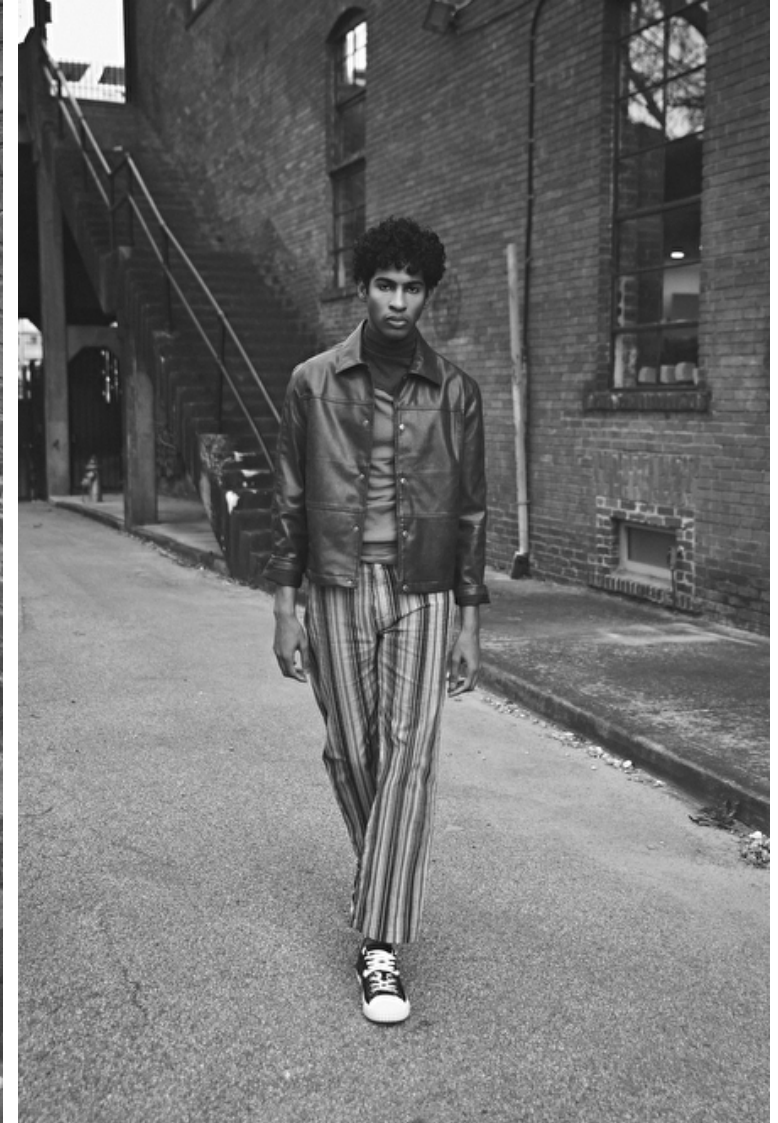

Select

MODEL MANAGEMENT

500 Bishop St NW SUITE A-2, Atlanta, 30318, Georgia, United States
Phone: (404) 872-7444 **Fax:** (404) 874-1526 **Email:** info.atlanta@selectmodel.com **Website:** <https://selectmodel.com/>

Mason Hudson

Height 190cm / 6' 3.0"

Waist 74cm / 29"

Shoes EU/US/UK 46.5 / 13 / 11

Eyes Dark brown

Hair Dark brown

Inseam 91cm / 36"

Neck 35cm / 14"

Suit size 50cm / 40"