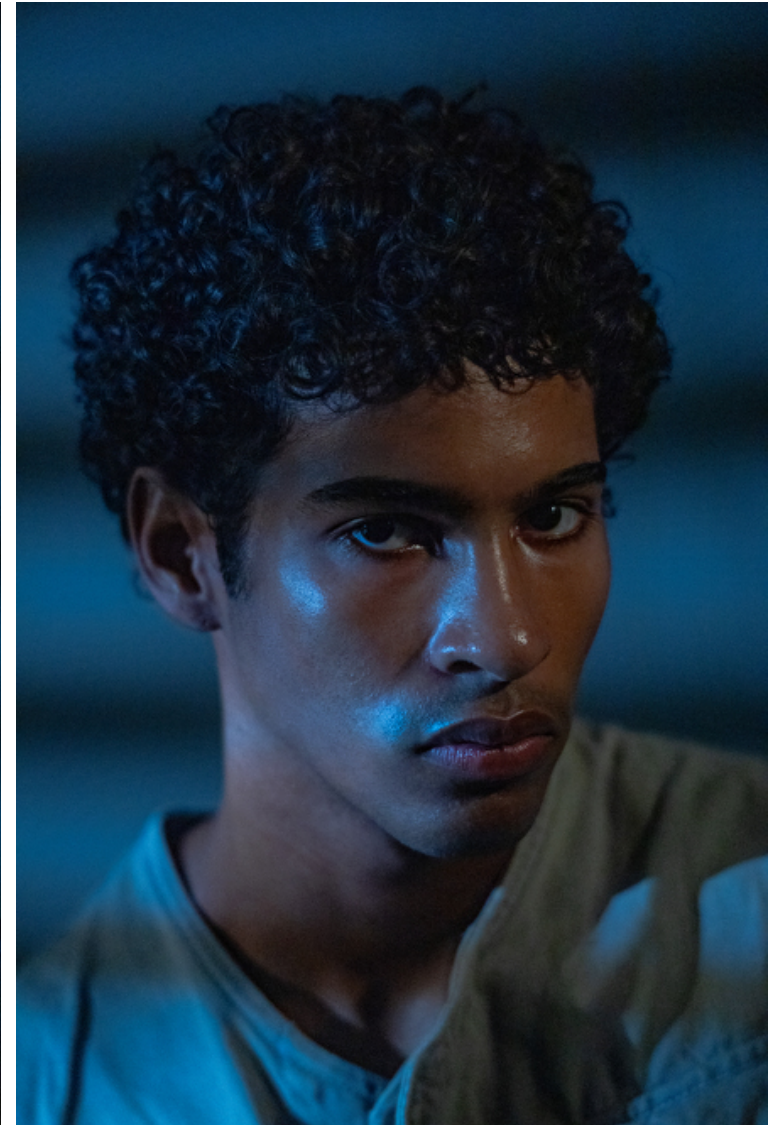

Select

MODEL MANAGEMENT

500 Bishop St NW SUITE A-2, Atlanta, 30318, Georgia, United States
Phone: (404) 872-7444 **Fax:** (404) 874-1526 **Email:** info.atlanta@selectmodel.com **Website:** <https://selectmodel.com/>

Mason Hudson

Height 190cm / 6' 3.0"

Waist 74cm / 29"

Shoes EU/US/UK 46.5 / 13 / 11

Eyes Dark brown

Hair Dark brown

Inseam 91cm / 36"

Neck 35cm / 14"

Suit size 50cm / 40"