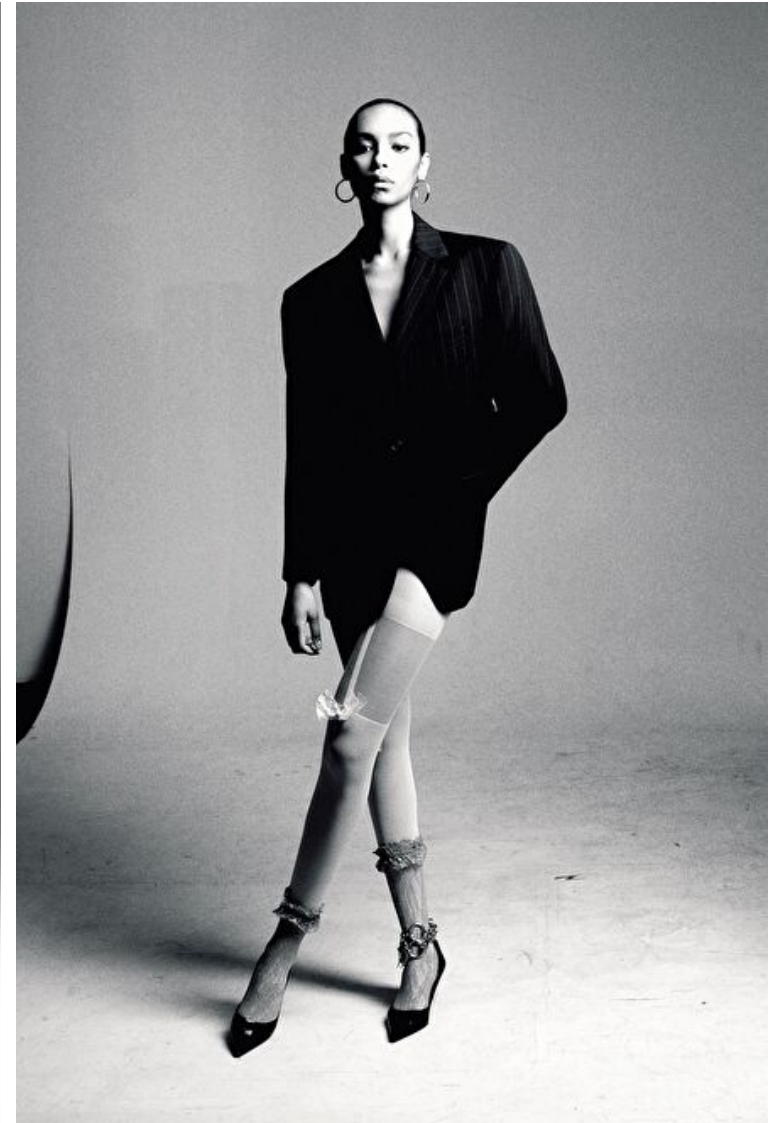

Select

MODEL MANAGEMENT

500 Bishop St NW SUITE A-2, Atlanta, 30318, Georgia, United States
Email: info.atlanta@selectmodel.com Website: <https://selectmodel.com/>

Massara

Height 178cm / 5' 10.0"

Bust 79cm / 31"

Waist 65cm / 25.5"

Hips 90cm / 35.5"

Shoes EU/US/UK 41 / 9.5 / 8

Eyes Brown

Hair Brown

Location WI

Cup B