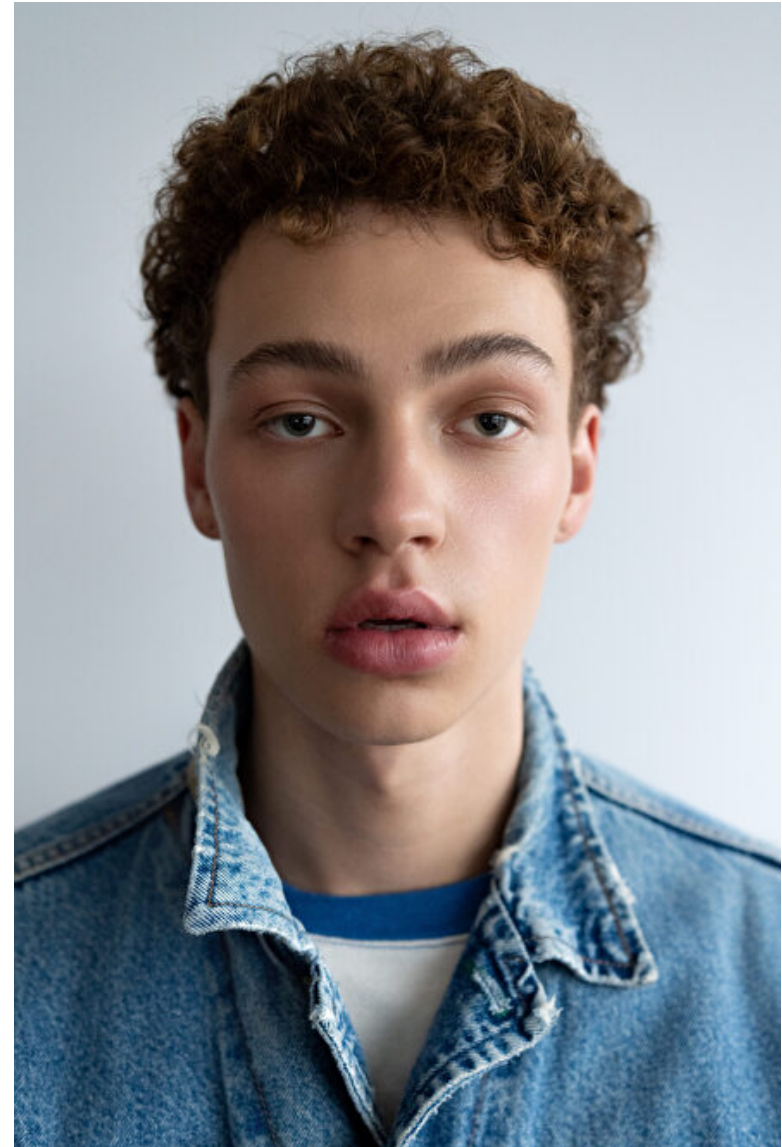

Select

MODEL MANAGEMENT

500 Bishop St NW SUITE A-2, Atlanta, 30318, Georgia, United States
Phone: (404) 872-7444 **Fax:** (404) 874-1526 **Email:** info.atlanta@selectmodel.com **Website:** <https://selectmodel.com/>

Mattic

Height 188cm / 6' 2.0"

Waist 76cm / 30"

Shoes EU/US/UK 44 / 11 / 9.5

Eyes Green

Hair Brown

Inseam 76cm / 30"

Suit size 48cm / 38"

Suit cut Regular

Location MO