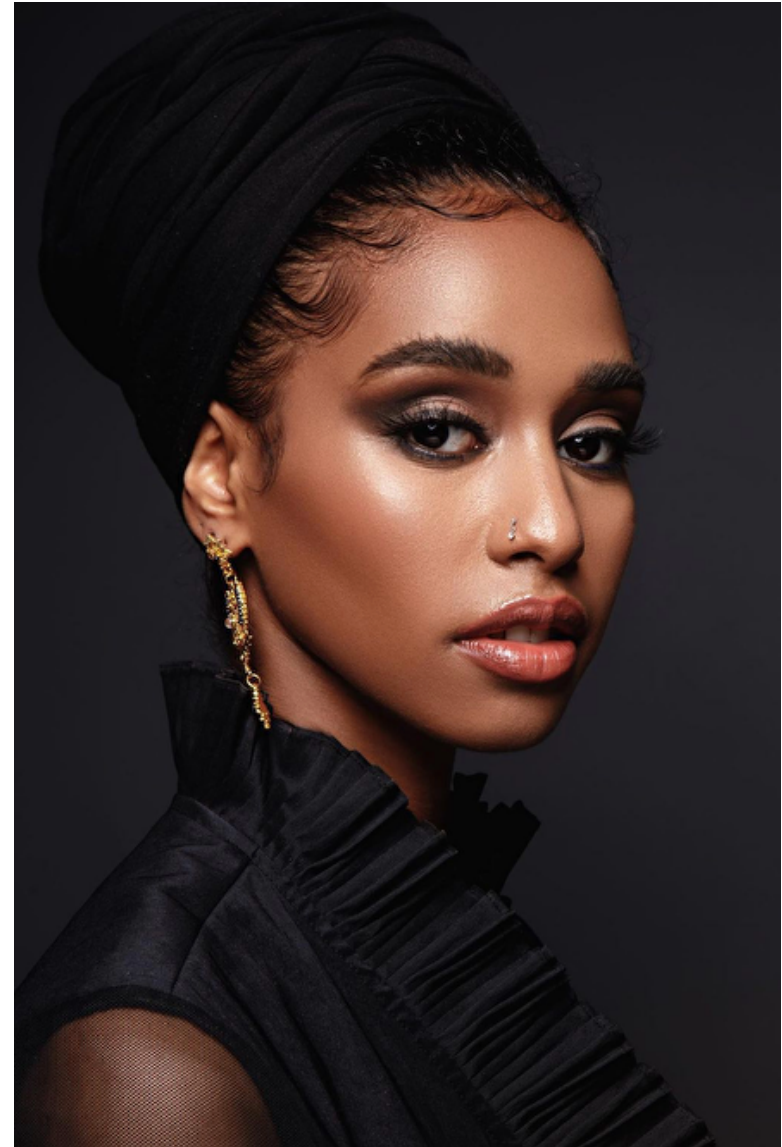

## Maysa Berhanu

Height 168cm / 5' 6.0"

Size EU/US 32 / 2

Bust 76cm / 30"

Waist 59cm / 23"

Hips 89cm / 35"

Shoes EU/US/UK 38 / 7.5 / 5

Eyes Brown

Hair Black

Location Atlanta