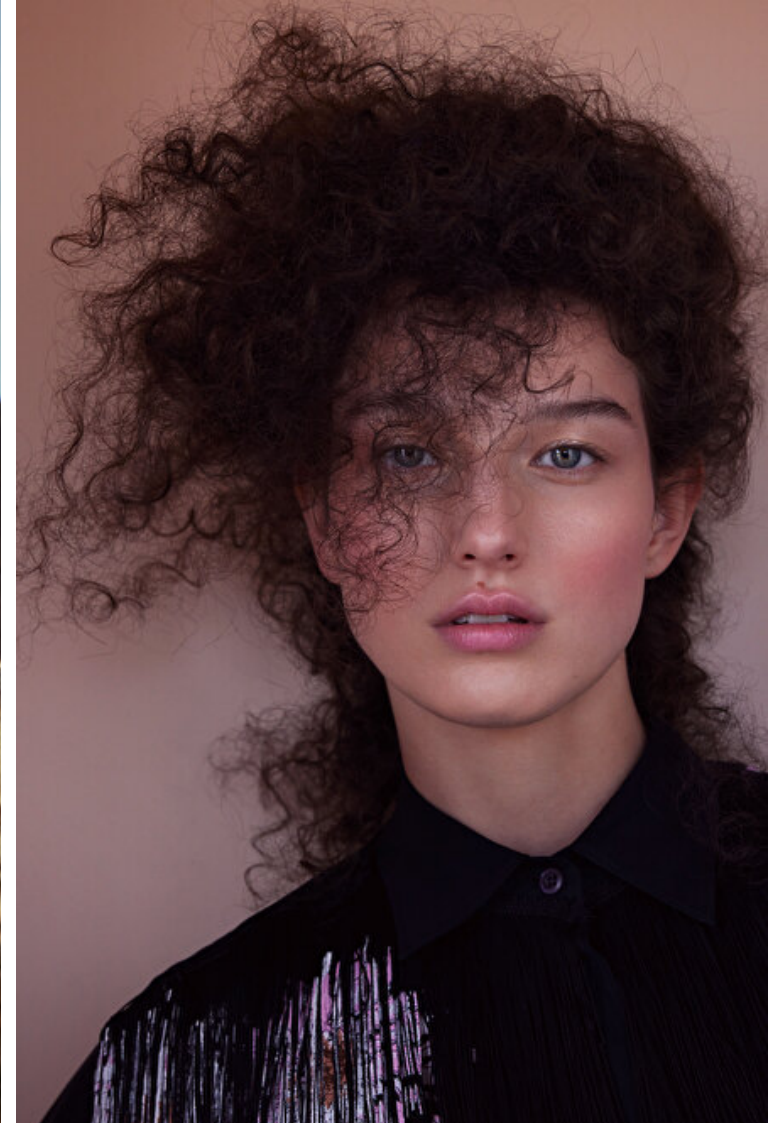

## McKenna Hellam

Height 179cm / 5' 10.5"

Bust 91cm / 36"

Waist 67cm / 26.5"

Hips 97cm / 38"

Shoes EU/US/UK 40.5 / 9.5 / 7

Eyes Blue

Hair Brown