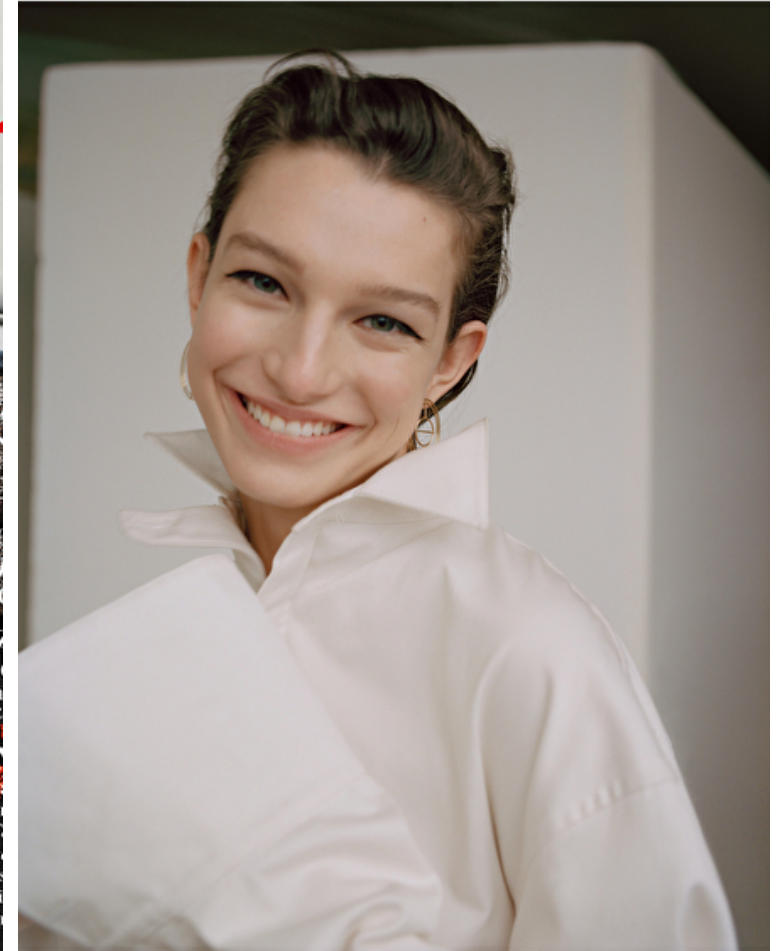

McKenna Hellam

Height 179cm / 5' 10.5"

Bust 91cm / 36"

Waist 67cm / 26.5"

Hips 97cm / 38"

Shoes EU/US/UK 40.5 / 9.5 / 7

Eyes Blue

Hair Brown