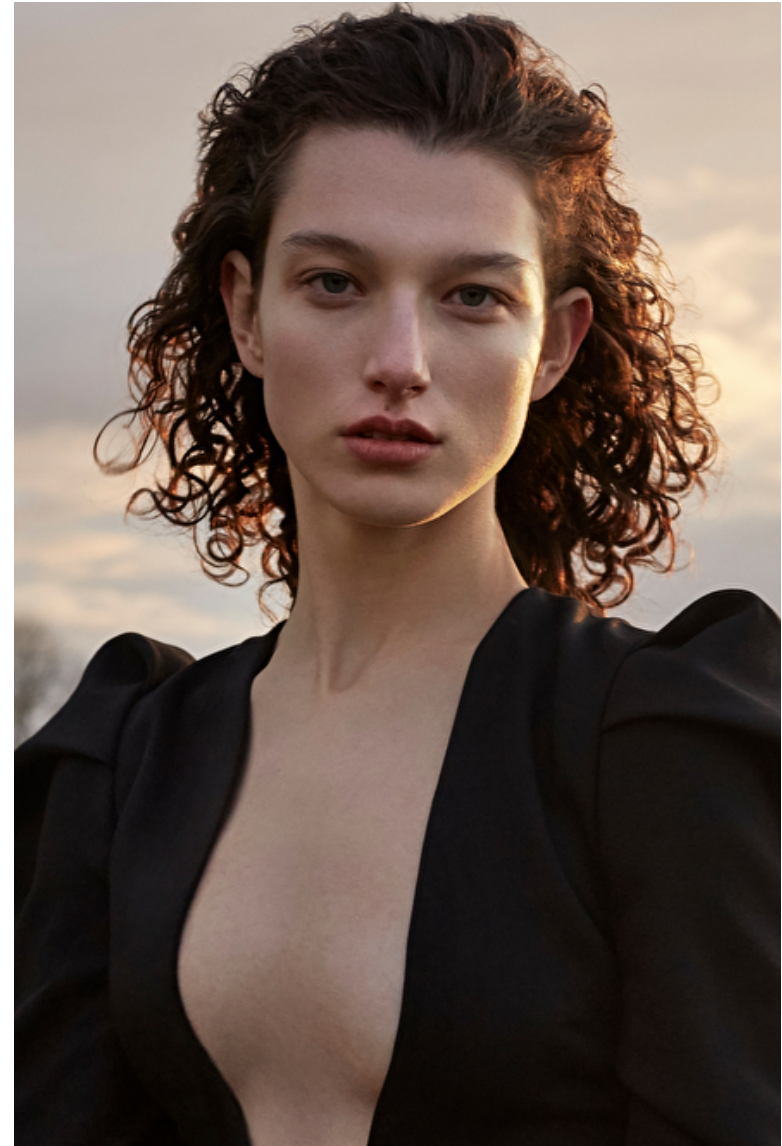

## McKenna Hellam

Height 179cm / 5' 10.5"

Bust 91cm / 36"

Waist 67cm / 26.5"

Hips 97cm / 38"

Shoes EU/US/UK 40.5 / 9.5 / 7

Eyes Blue

Hair Brown