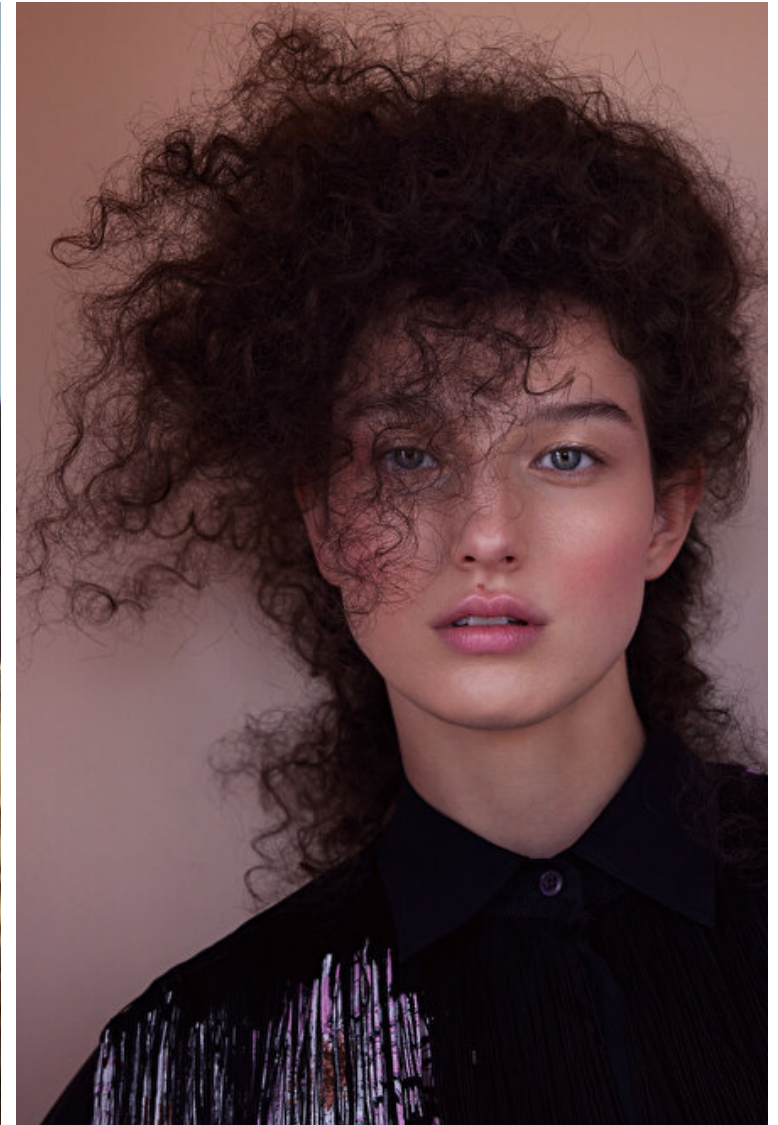

McKenna Hellam

Height 179cm / 5' 10.5"

Bust 91cm / 36"

Waist 67cm / 26.5"

Hips 97cm / 38"

Shoes EU/US/UK 40.5 / 9.5 / 7

Eyes Blue

Hair Brown