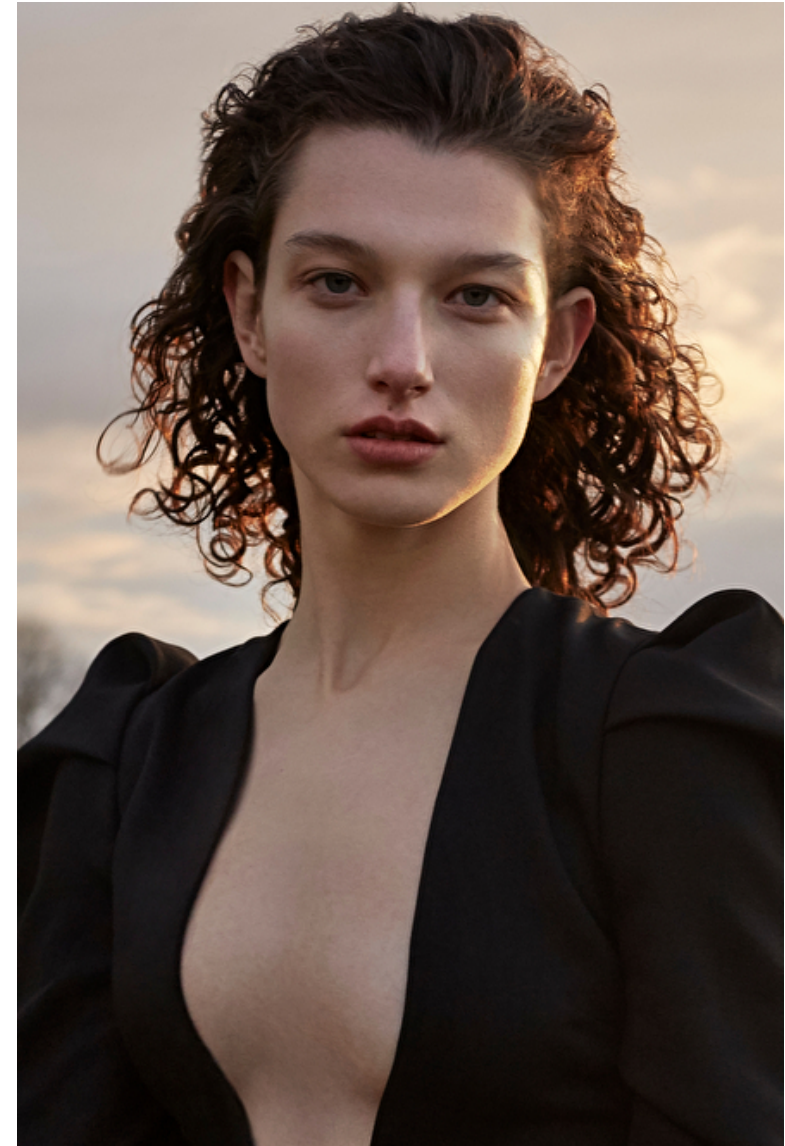

McKenna Hellam

Height 179cm / 5' 10.5"

Bust 91cm / 36"

Waist 67cm / 26.5"

Hips 97cm / 38"

Shoes EU/US/UK 40.5 / 9.5 / 7

Eyes Blue

Hair Brown