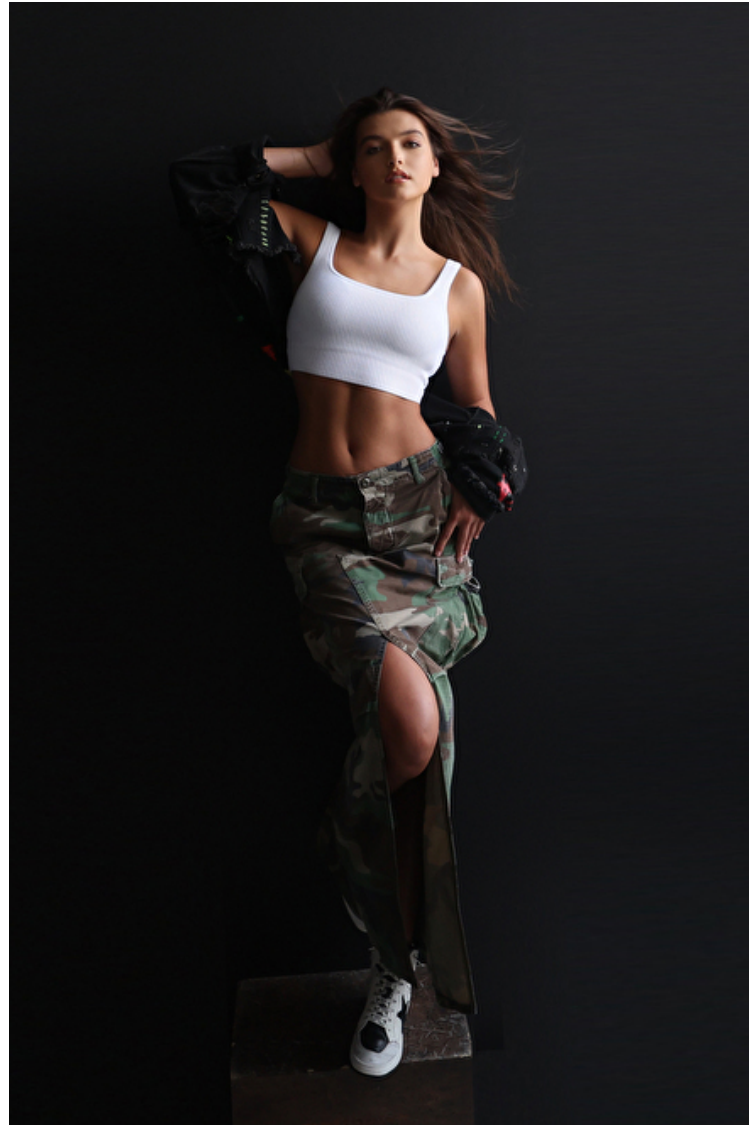

Select

MODEL MANAGEMENT

500 Bishop St NW SUITE A-2, Atlanta, 30318, Georgia, United States

Phone: (404) 872-7444 Fax: (404) 874-1526 Email: info.atlanta@selectmodel.com Website: <https://selectmodel.com/>

Mckenzie Cole

Height 180cm / 5' 11.0"

Size EU/US 32 / 2

Bust 86cm / 34"

Waist 67cm / 26.5"

Hips 87cm / 34.5"

Shoes EU/US/UK 41.5 / 10 / 8

Eyes Hazel

Hair Brown