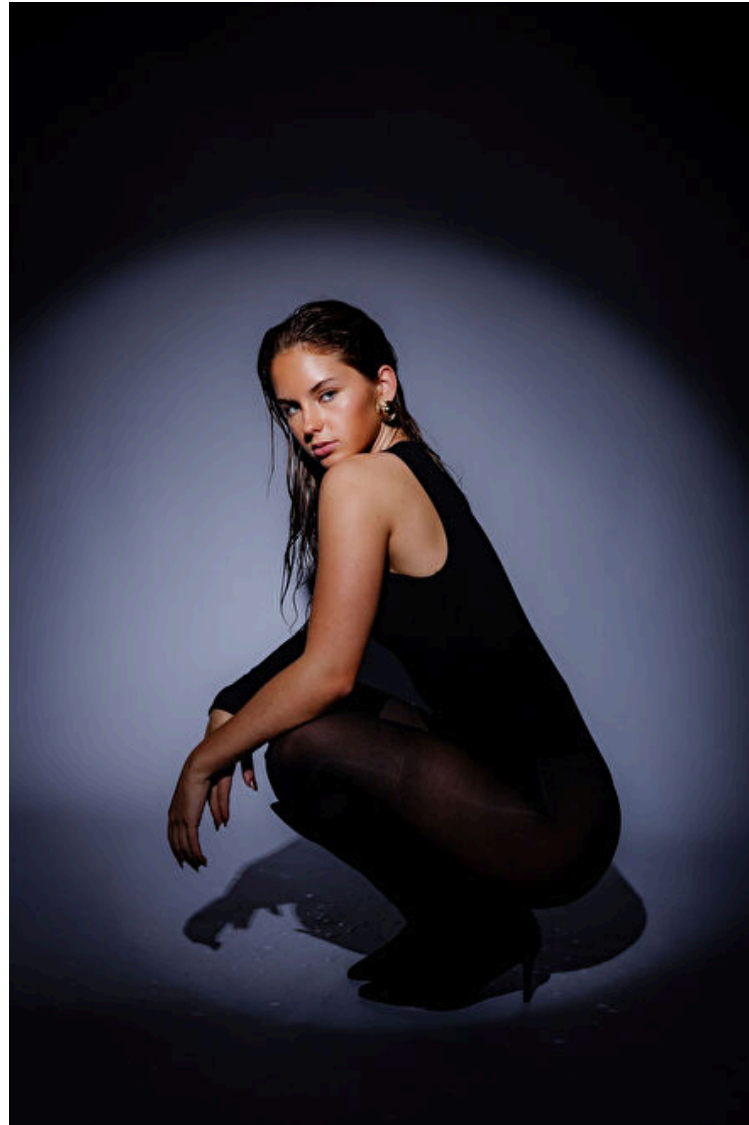

Select

MODEL MANAGEMENT

500 Bishop St NW SUITE A-2, Atlanta, 30318, Georgia, United States

Phone: (404) 872-7444 Fax: (404) 874-1526 Email: info.atlanta@selectmodel.com Website: <https://selectmodel.com/>

Merrill Dresch

Height 175cm / 5' 9.0"

Size EU/US 34 / 4

Bust 84cm / 33"

Waist 68cm / 27"

Hips 101cm / 40"

Shoes EU/US/UK 40.5 / 9.5 / 7

Eyes Blue

Hair Dark blond