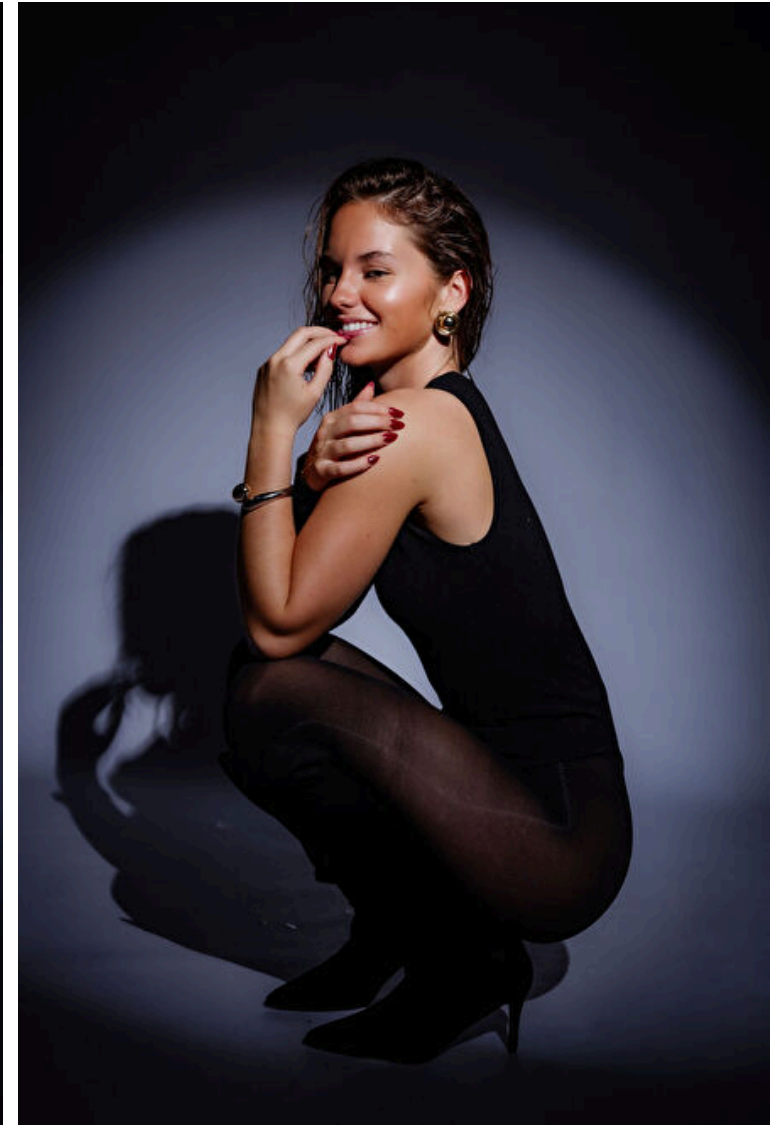

Select

MODEL MANAGEMENT

500 Bishop St NW SUITE A-2, Atlanta, 30318, Georgia, United States

Phone: (404) 872-7444 Fax: (404) 874-1526 Email: info.atlanta@selectmodel.com Website: <https://selectmodel.com/>

Merrill Dresch

Height 175cm / 5' 9.0"

Size EU/US 34 / 4

Bust 84cm / 33"

Waist 68cm / 27"

Hips 101cm / 40"

Shoes EU/US/UK 40.5 / 9.5 / 7

Eyes Blue

Hair Dark blond