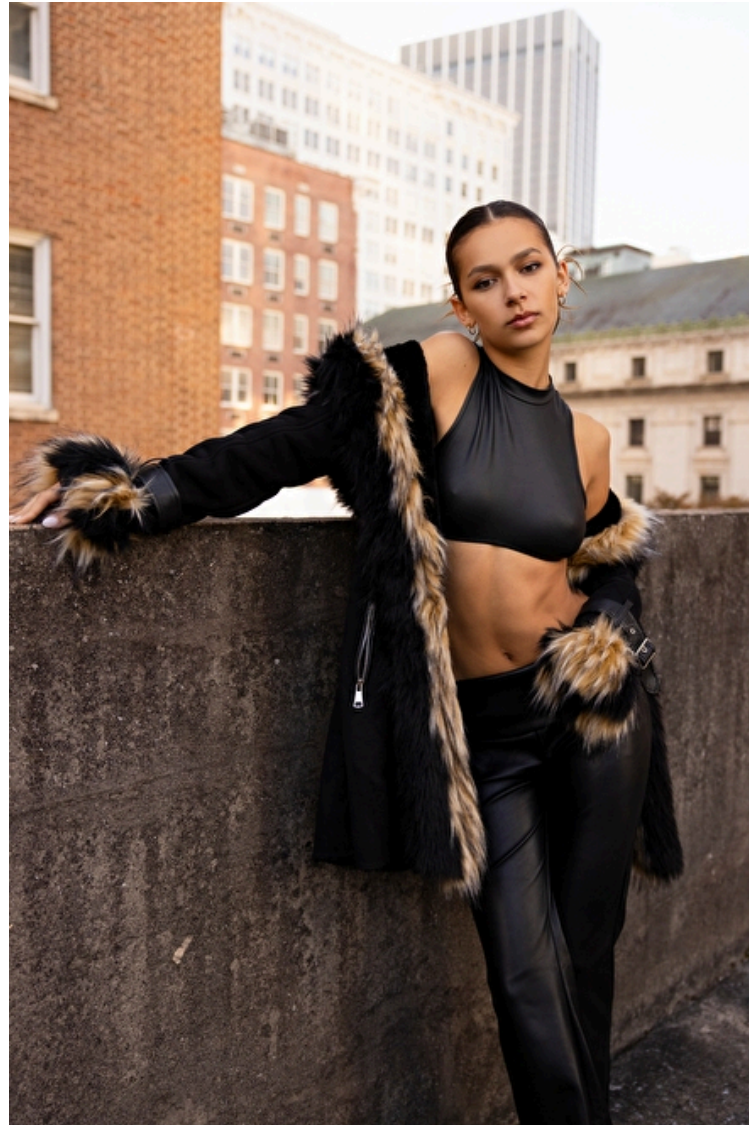

Mia Lindy

Height 175cm / 5' 9.0"

Bust 82cm / 32.5"

Waist 65cm / 25.5"

Hips 87cm / 34.5"

Shoes EU/US/UK 41.5 / 10 / 8

Eyes Brown

Hair Brown