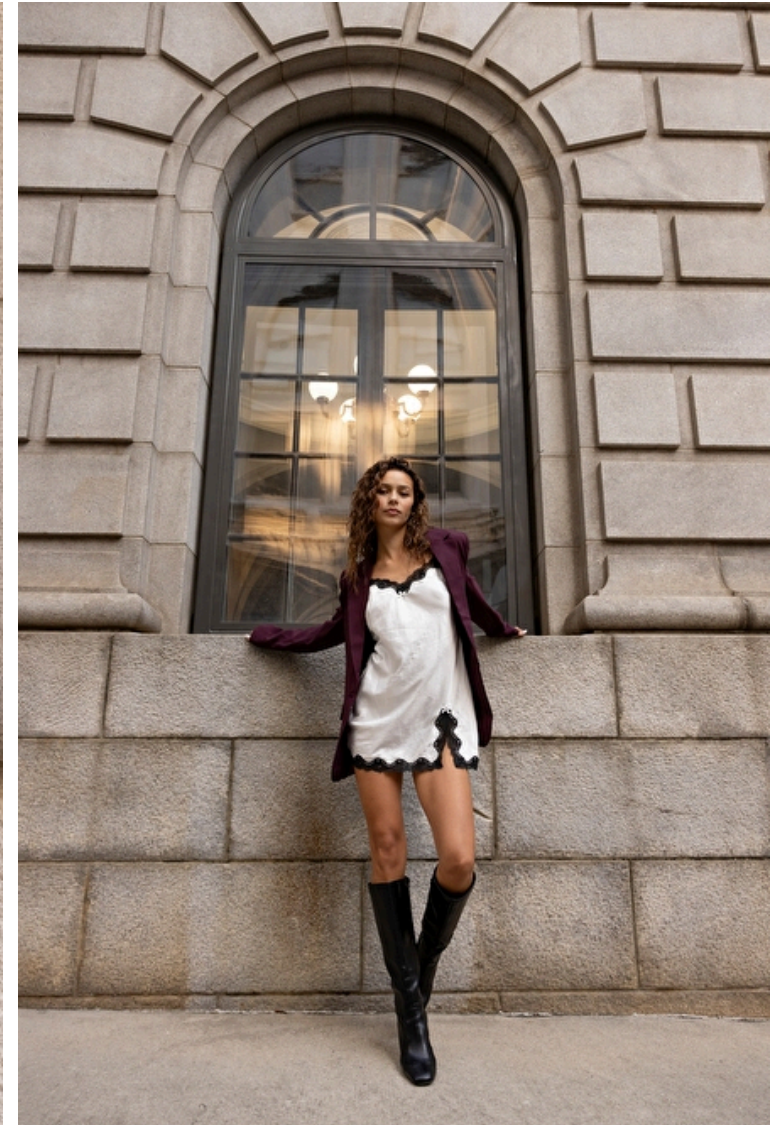

Mia Lindy

Height 175cm / 5' 9.0"

Bust 82cm / 32.5"

Waist 65cm / 25.5"

Hips 87cm / 34.5"

Shoes EU/US/UK 41.5 / 10 / 8

Eyes Brown

Hair Brown