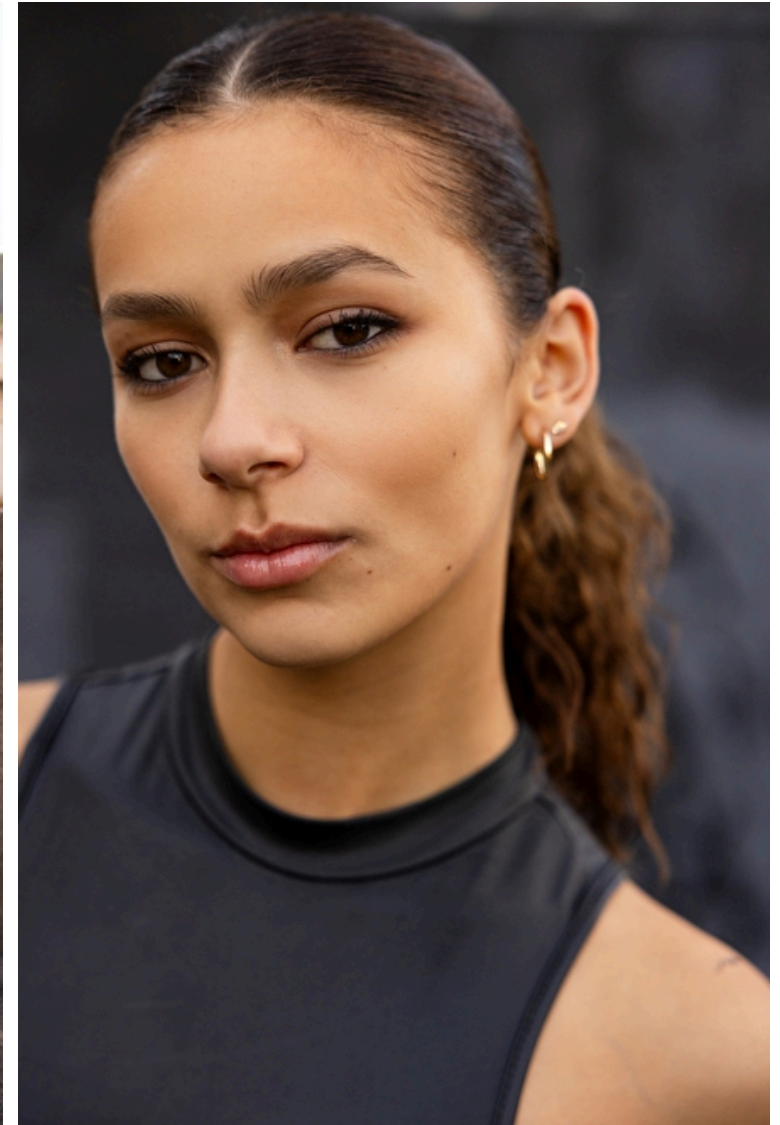

Mia Lindy

Height 175cm / 5' 9.0"

Bust 82cm / 32.5"

Waist 65cm / 25.5"

Hips 87cm / 34.5"

Shoes EU/US/UK 41.5 / 10 / 8

Eyes Brown

Hair Brown