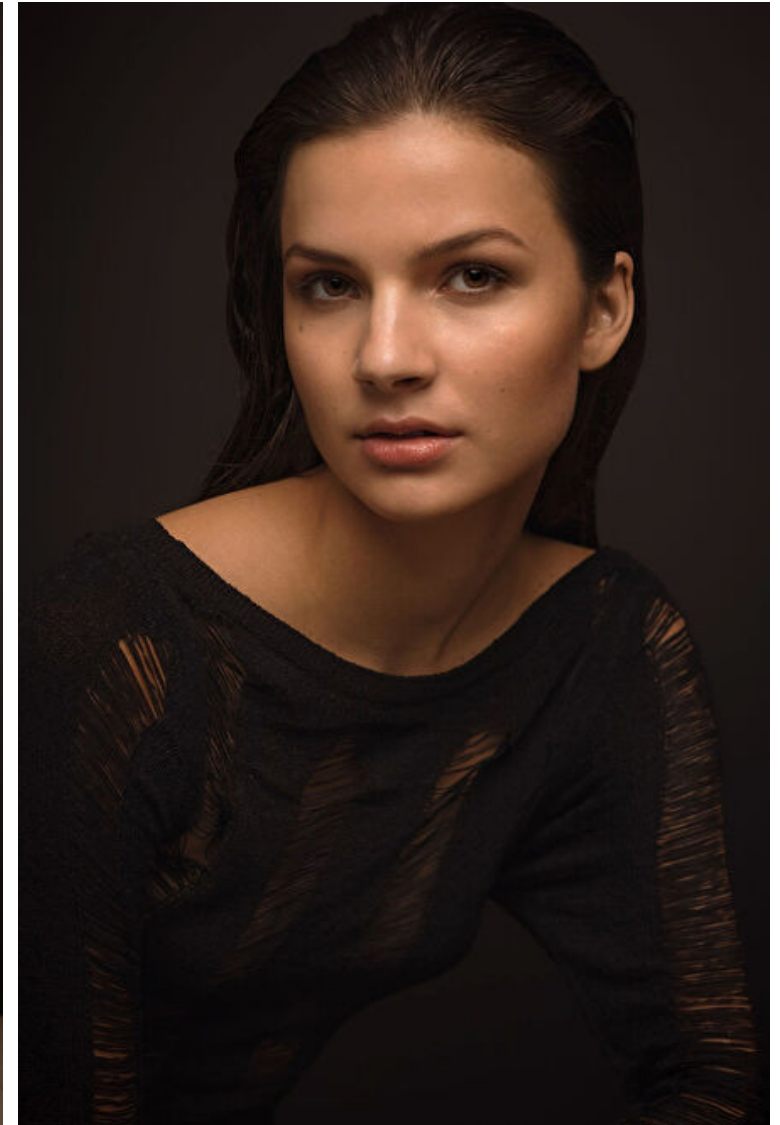

## Mia Semmler

Height 182cm / 5' 11.5"

Bust 81cm / 32"

Waist 64cm / 25"

Hips 86cm / 34"

Shoes EU/US/UK 42.5 / 11 / 9

Eyes Brown

Hair Brown