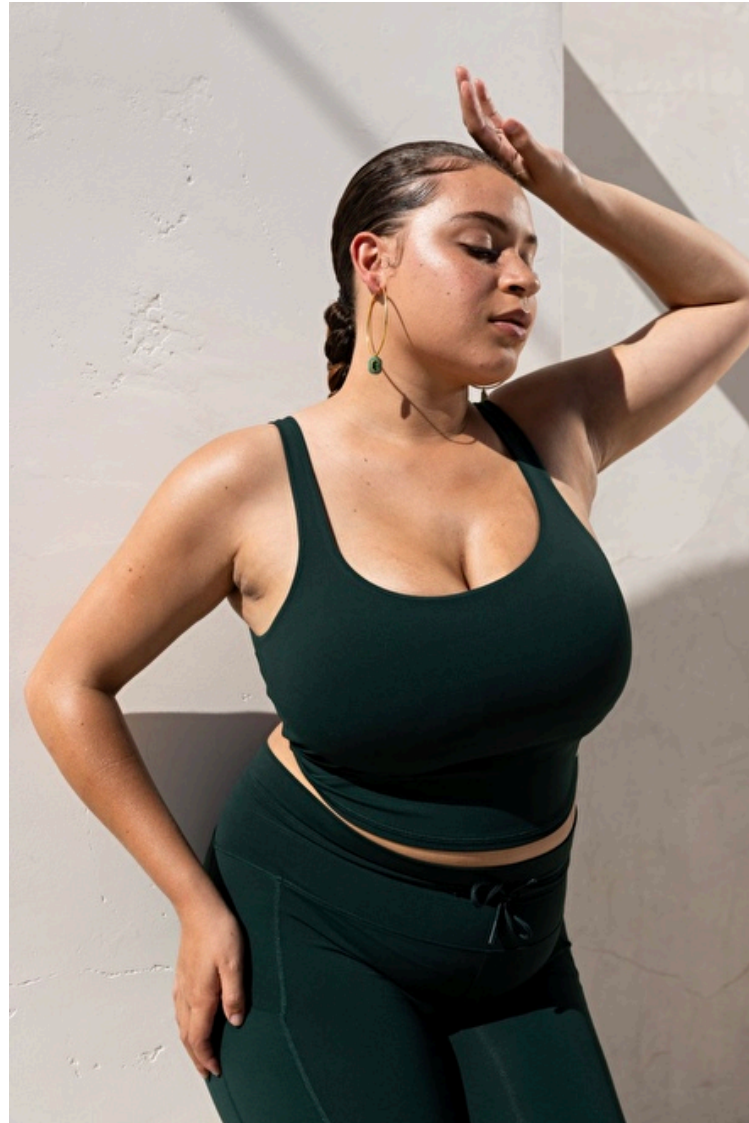

Micah Russell

Height 175cm / 5' 9.0"

Size EU/US 40 / 10

Bust 86cm / 34"

Waist 76cm / 30"

Hips 107cm / 42"

Eyes Green

Hair Brown