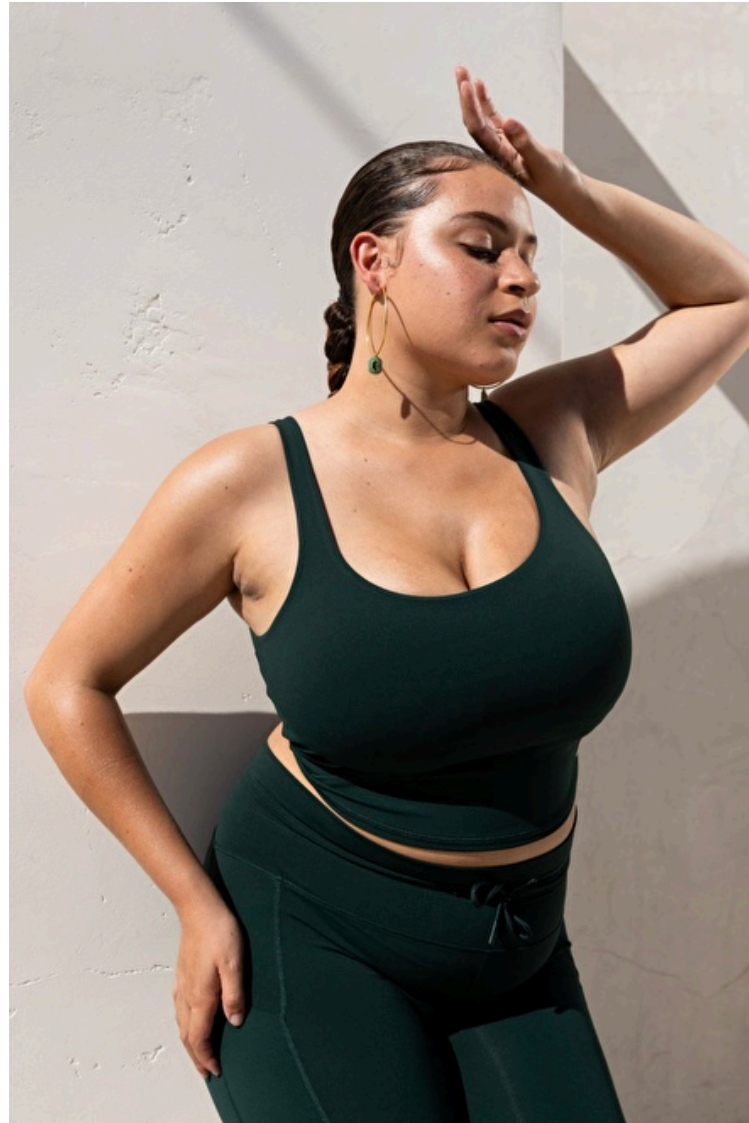

## Micah Russell

Height 175cm / 5' 9.0"

Size EU/US 40 / 10

Bust 86cm / 34"

Waist 76cm / 30"

Hips 107cm / 42"

Eyes Green

Hair Brown