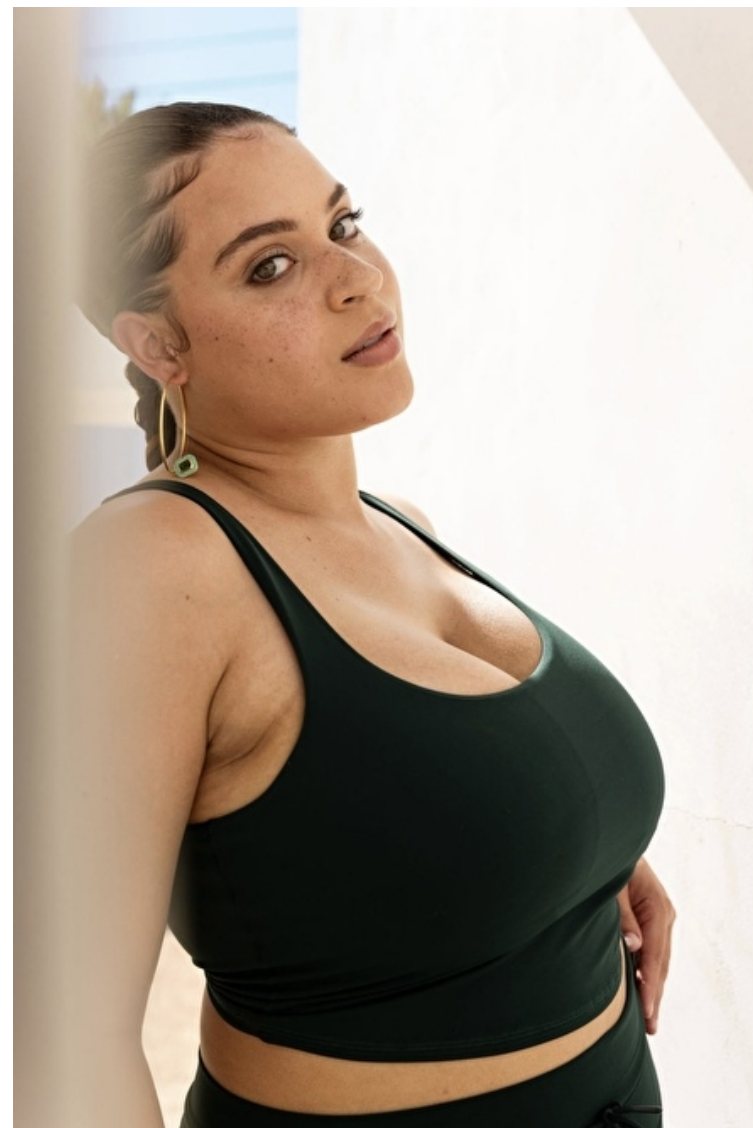

Bust 86cm / 34"

Waist 76cm / 30"

Hips 107cm / 42"

Eyes Green

Hair Brown

Select

MODEL MANAGEMENT

500 Bishop St NW SUITE A-2, Atlanta, 30318, Georgia, United States
Email: info.atlanta@selectmodel.com Website: <https://selectmodel.com/>