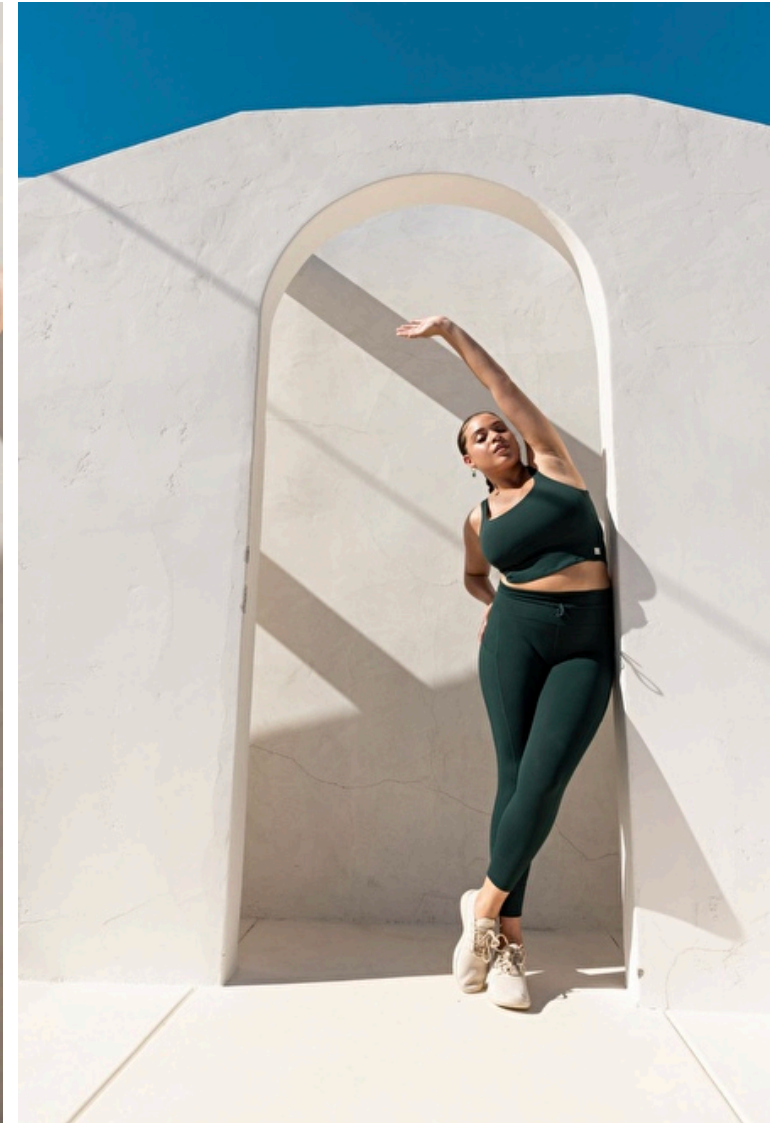

Micah Russell

Height 175cm / 5' 9.0"

Size EU/US 40 / 10

Bust 86cm / 34"

Waist 76cm / 30"

Hips 107cm / 42"

Eyes Green

Hair Brown