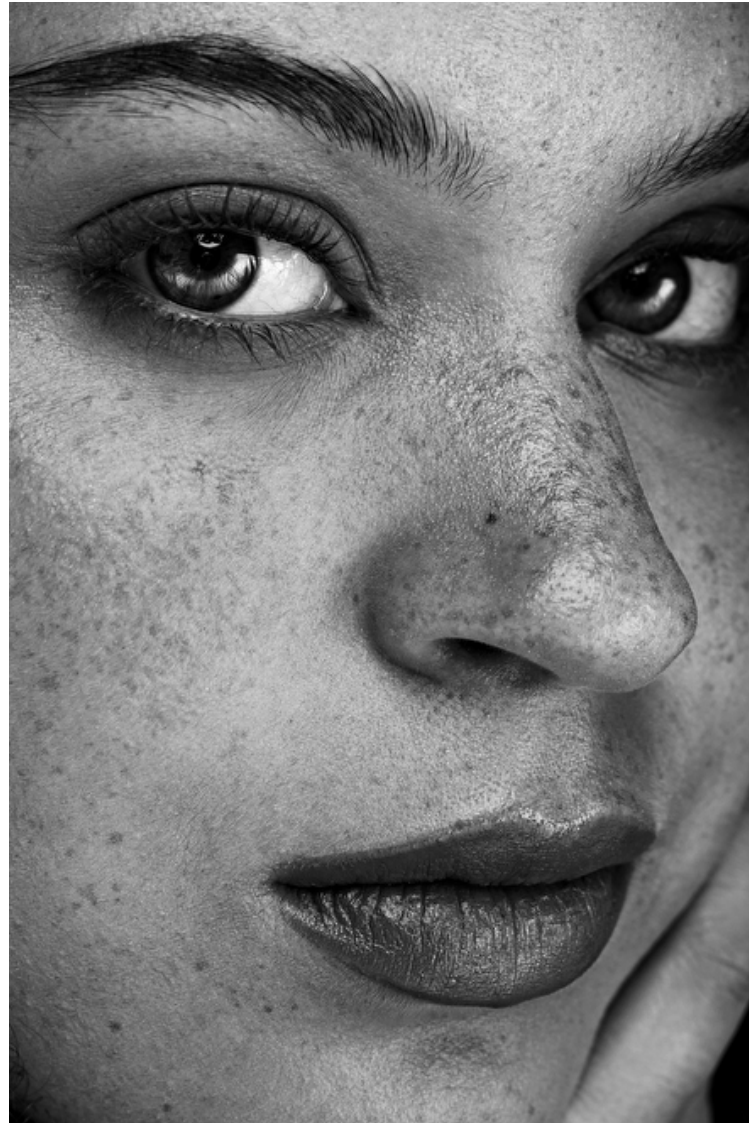

Micah Russell

Height 175cm / 5' 9.0"

Size EU/US 40 / 10

Bust 86cm / 34"

Waist 76cm / 30"

Hips 107cm / 42"

Eyes Green

Hair Brown