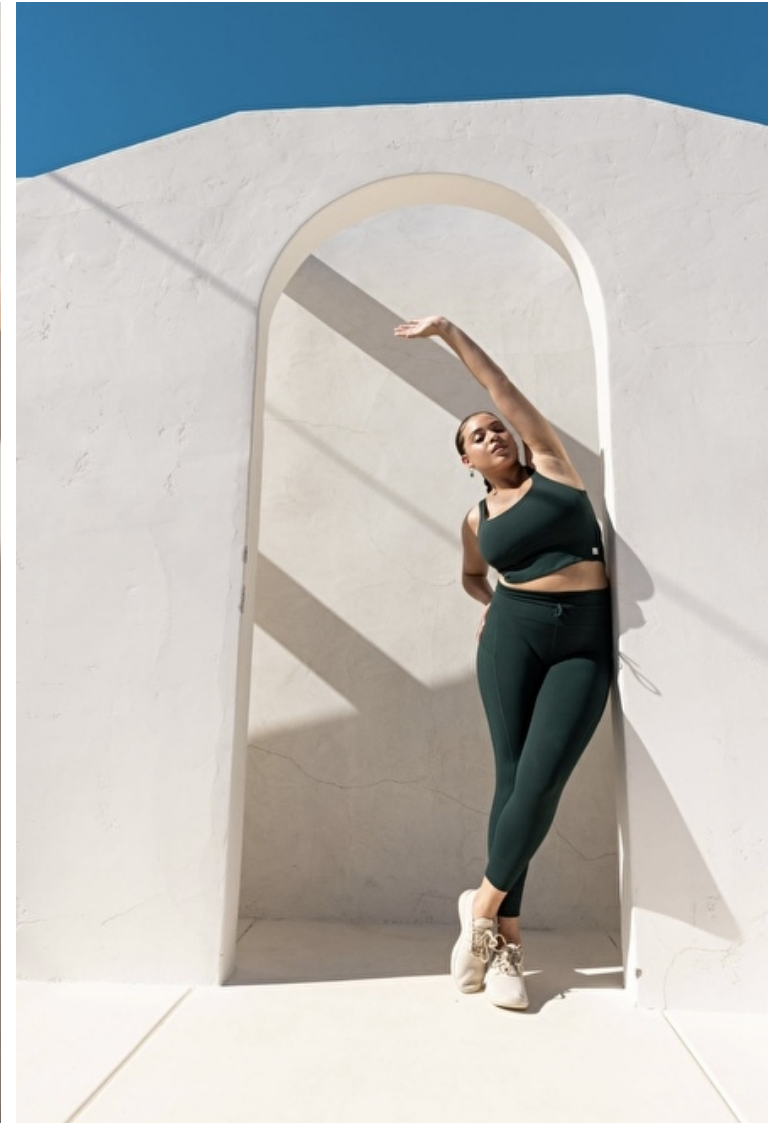

Micah Russell

Height 175cm / 5' 9.0"

Size EU/US 40 / 10

Bust 86cm / 34"

Waist 76cm / 30"

Hips 107cm / 42"

Eyes Green

Hair Brown