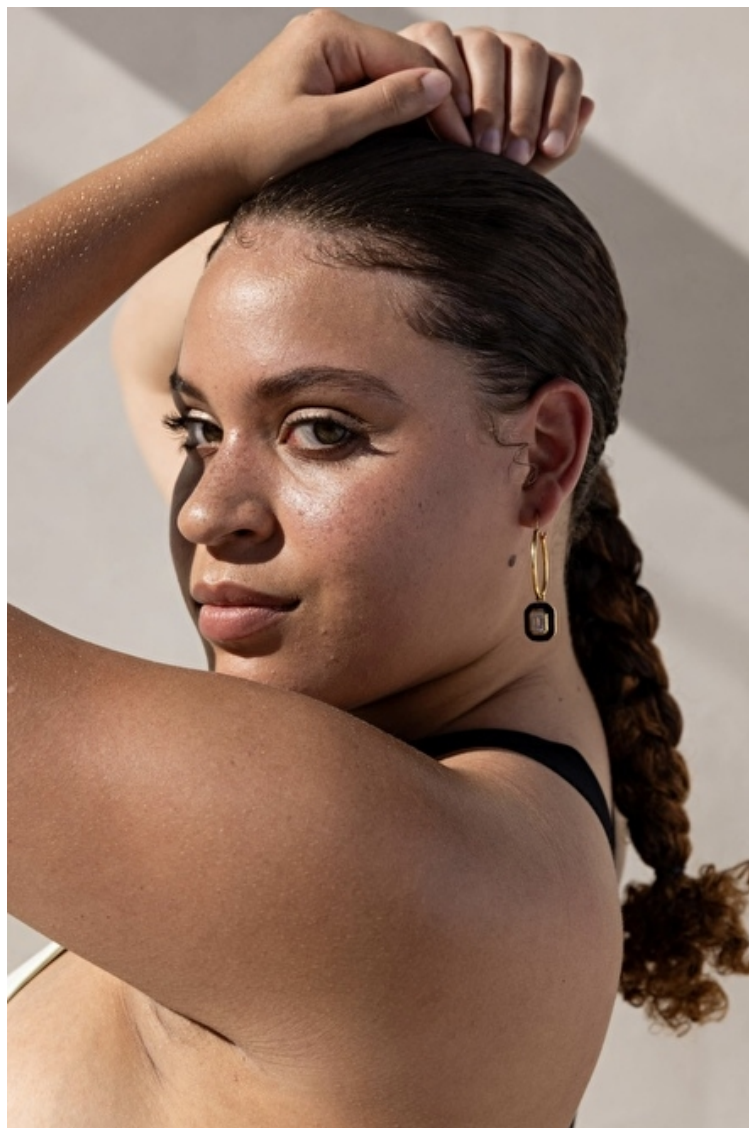

Bust 86cm / 34"

Waist 76cm / 30"

Hips 107cm / 42"

Eyes Green

Hair Brown

Select

MODEL MANAGEMENT

500 Bishop St NW SUITE A-2, Atlanta, 30318, Georgia, United States
Email: info.atlanta@selectmodel.com Website: <https://selectmodel.com/>