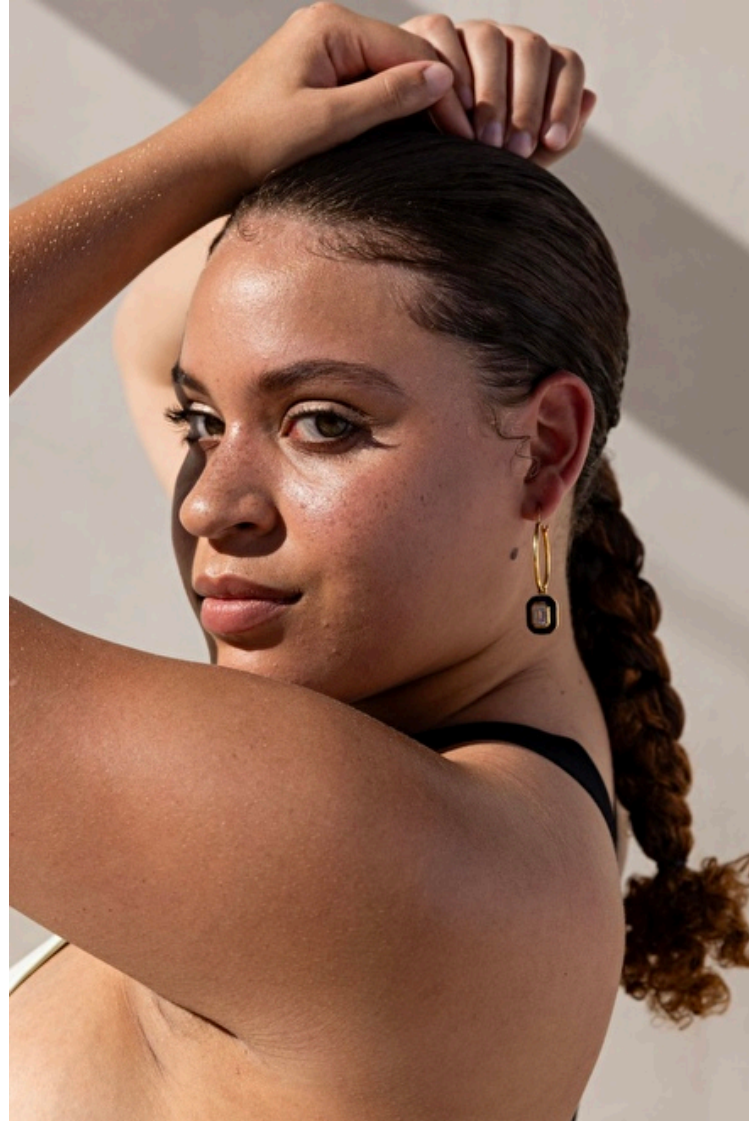

## Micah Russell

Height 175cm / 5' 9.0"

Size EU/US 40 / 10

Bust 86cm / 34"

Waist 76cm / 30"

Hips 107cm / 42"

Eyes Green

Hair Brown