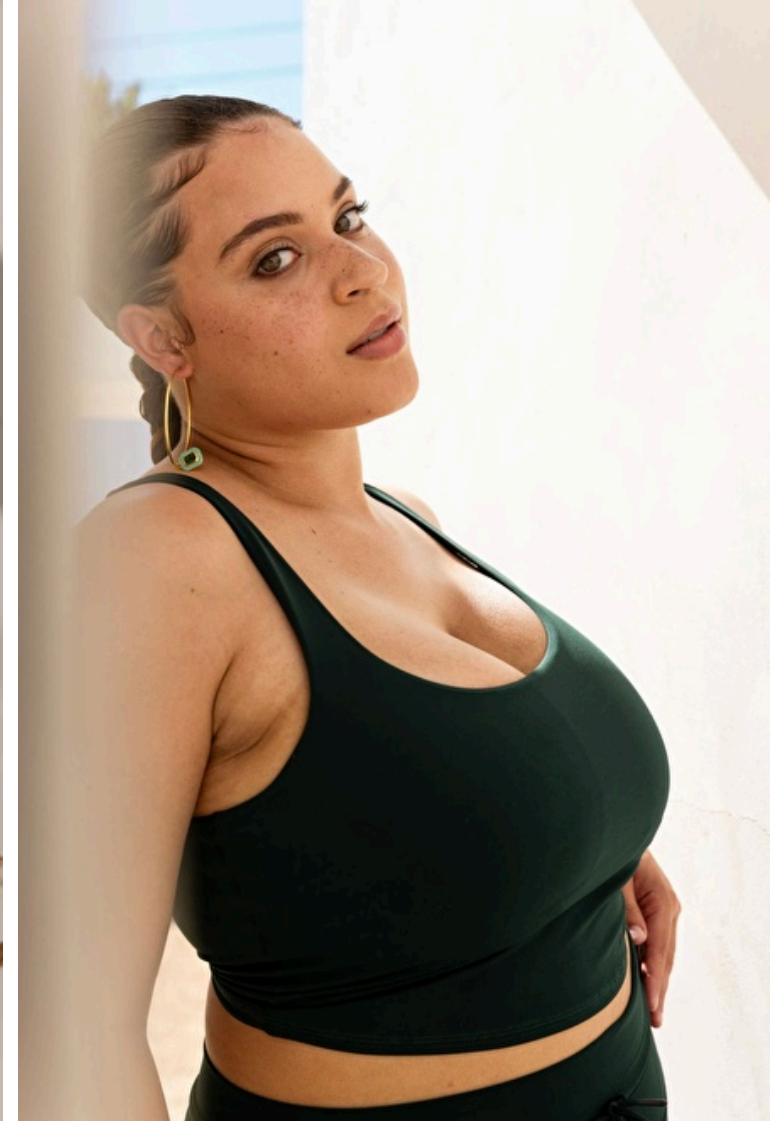

## Micah Russell

Height 175cm / 5' 9.0"

Size EU/US 40 / 10

Bust 86cm / 34"

Waist 76cm / 30"

Hips 107cm / 42"

Eyes Green

Hair Brown