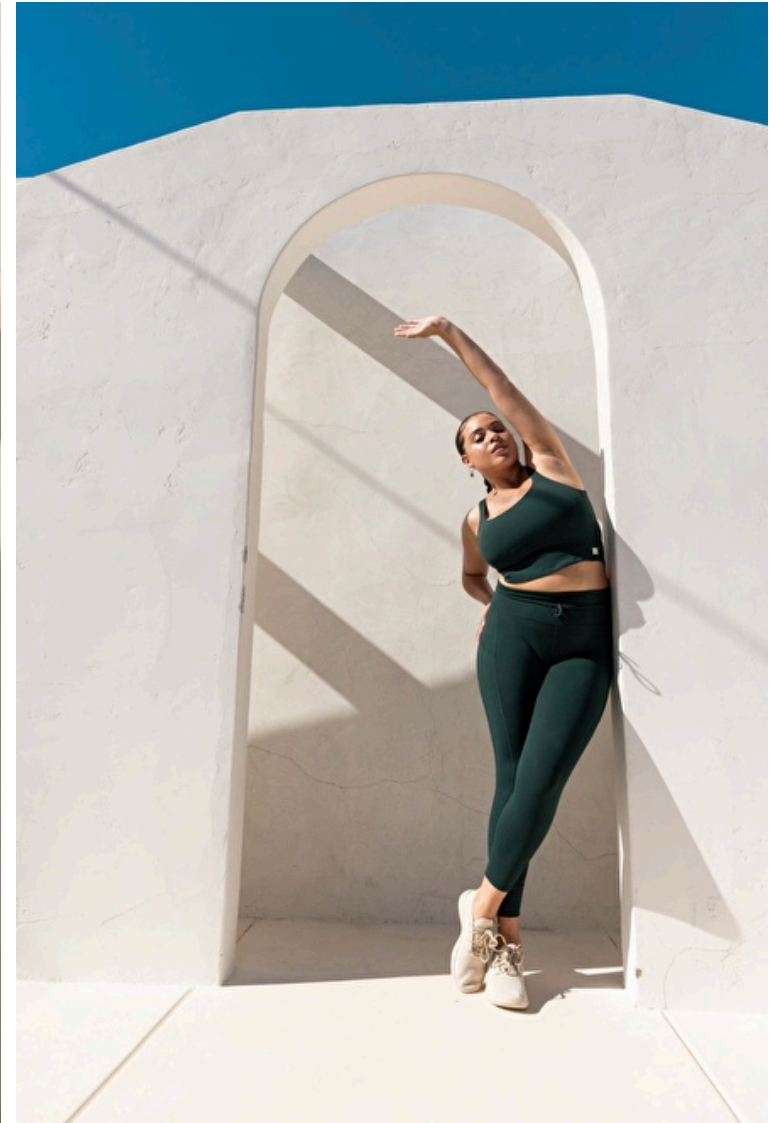

## Micah Russell

Height 175cm / 5' 9.0"

Size EU/US 40 / 10

Bust 86cm / 34"

Waist 76cm / 30"

Hips 107cm / 42"

Eyes Green

Hair Brown