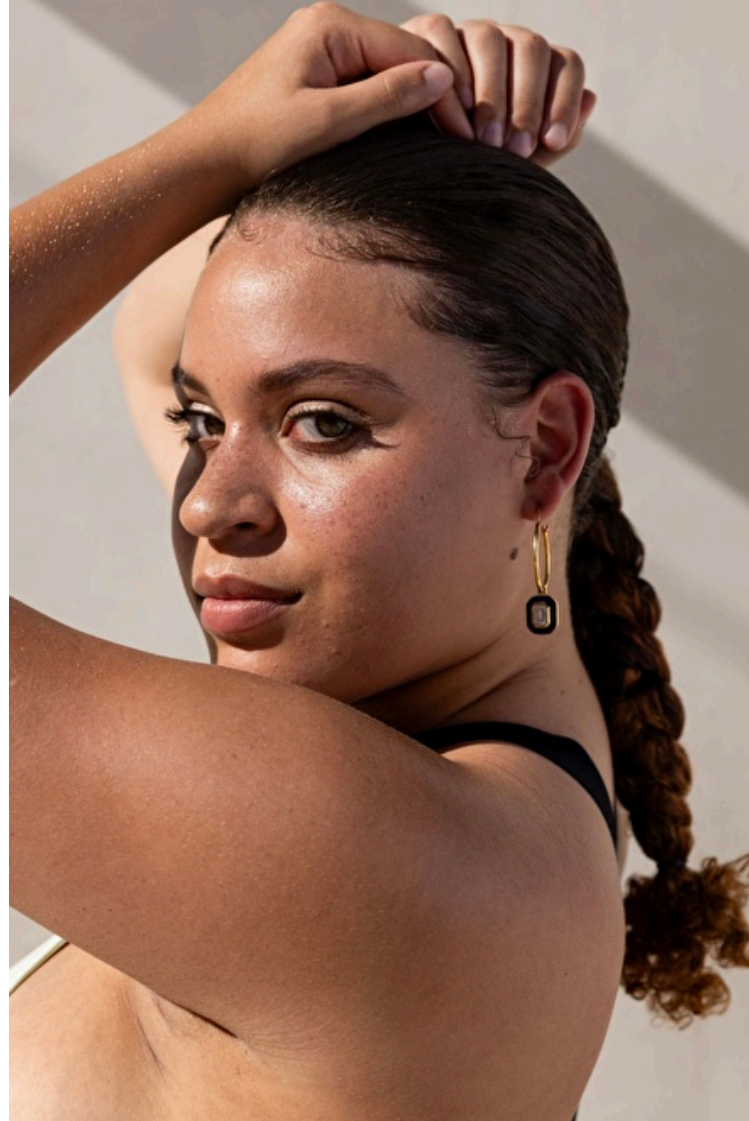

Micah Russell

Height 175cm / 5' 9.0"

Size EU/US 40 / 10

Bust 86cm / 34"

Waist 76cm / 30"

Hips 107cm / 42"

Eyes Green

Hair Brown