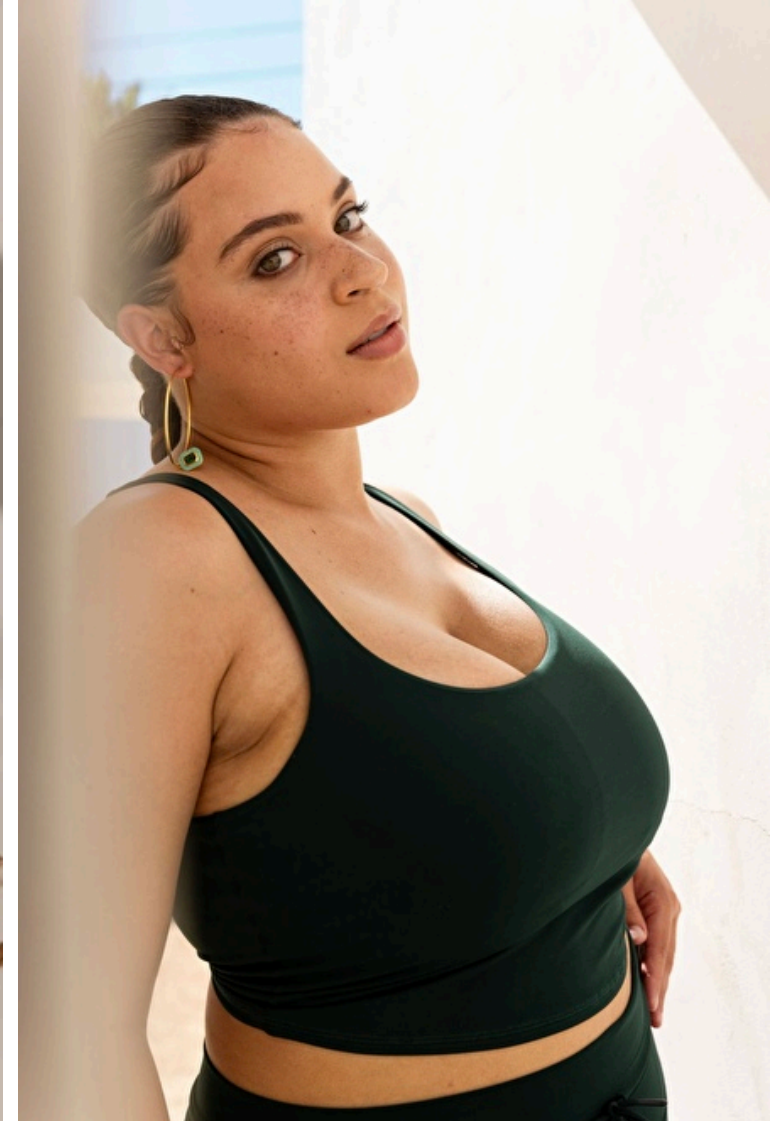

Micah Russell

Height 175cm / 5' 9.0"

Size EU/US 40 / 10

Bust 86cm / 34"

Waist 76cm / 30"

Hips 107cm / 42"

Eyes Green

Hair Brown