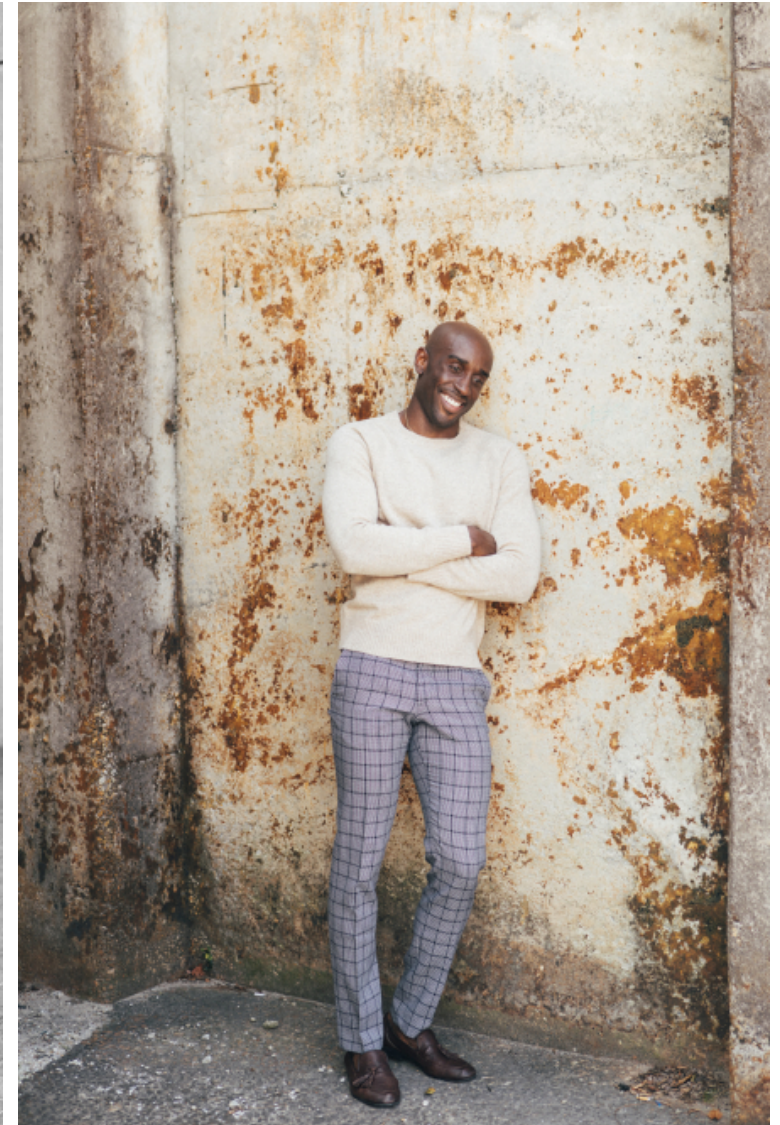

Select

MODEL MANAGEMENT

500 Bishop St NW SUITE A-2, Atlanta, 30318, Georgia, United States
Phone: (404) 872-7444 **Fax:** (404) 874-1526 **Email:** info.atlanta@selectmodel.com **Website:** <https://selectmodel.com/>

Michael Lane

Height 185cm / 6' 1.0"

Waist 76cm / 30"

Shoes EU/US/UK 44 / 11 / 9.5

Eyes Brown

Inseam 86cm / 34"

Neck 38cm / 15"

Sleeve 84cm / 33"

Suit size 50cm / 40"

Suit cut Regular