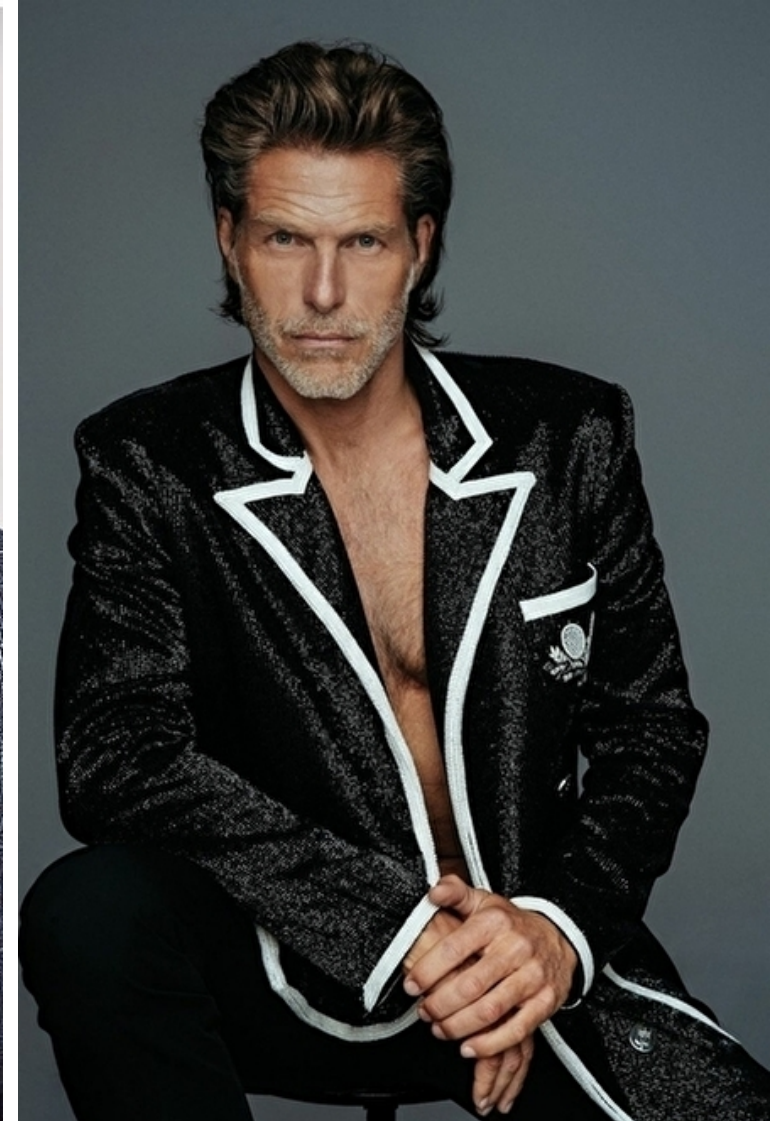

Select

MODEL MANAGEMENT

500 Bishop St NW SUITE A-2, Atlanta, 30318, Georgia, United States
Email: info.atlanta@selectmodel.com Website: <https://selectmodel.com/>

MICHEL FRANCOEUR

Height 183cm / 6' 0.0"

Chest 101cm / 40"

Waist 81cm / 32"

Shoes EU/US/UK 44.5 / 11.5 /
10

Inseam 79cm / 31"

Suit size 50cm / 40"

Suit cut Regular

Neck 38cm / 15"

Hair Dark blond

Hair length 4

Eyes Blue green