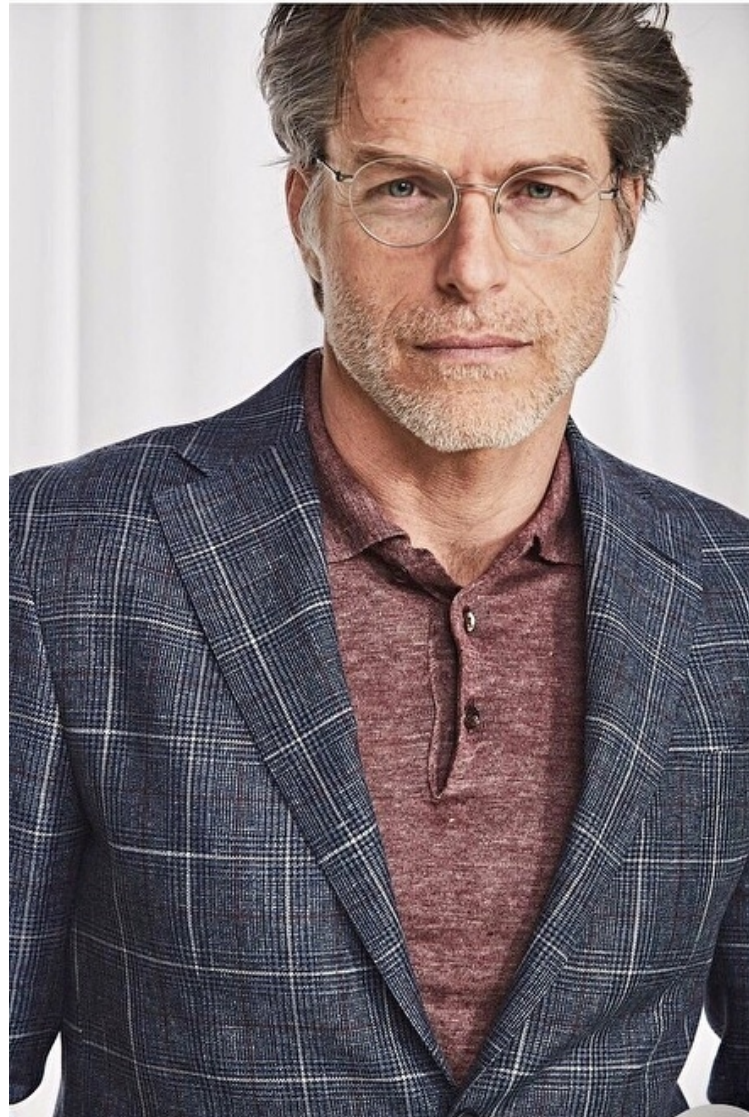

Select

MODEL MANAGEMENT

500 Bishop St NW SUITE A-2, Atlanta, 30318, Georgia, United States
Email: info.atlanta@selectmodel.com Website: <https://selectmodel.com/>

MICHEL FRANCOEUR

Height 183cm / 6' 0.0"

Chest 101cm / 40"

Waist 81cm / 32"

Shoes EU/US/UK 44.5 / 11.5 /
10

Inseam 79cm / 31"

Suit size 50cm / 40"

Suit cut Regular

Neck 38cm / 15"

Hair Dark blond

Hair length 4

Eyes Blue green