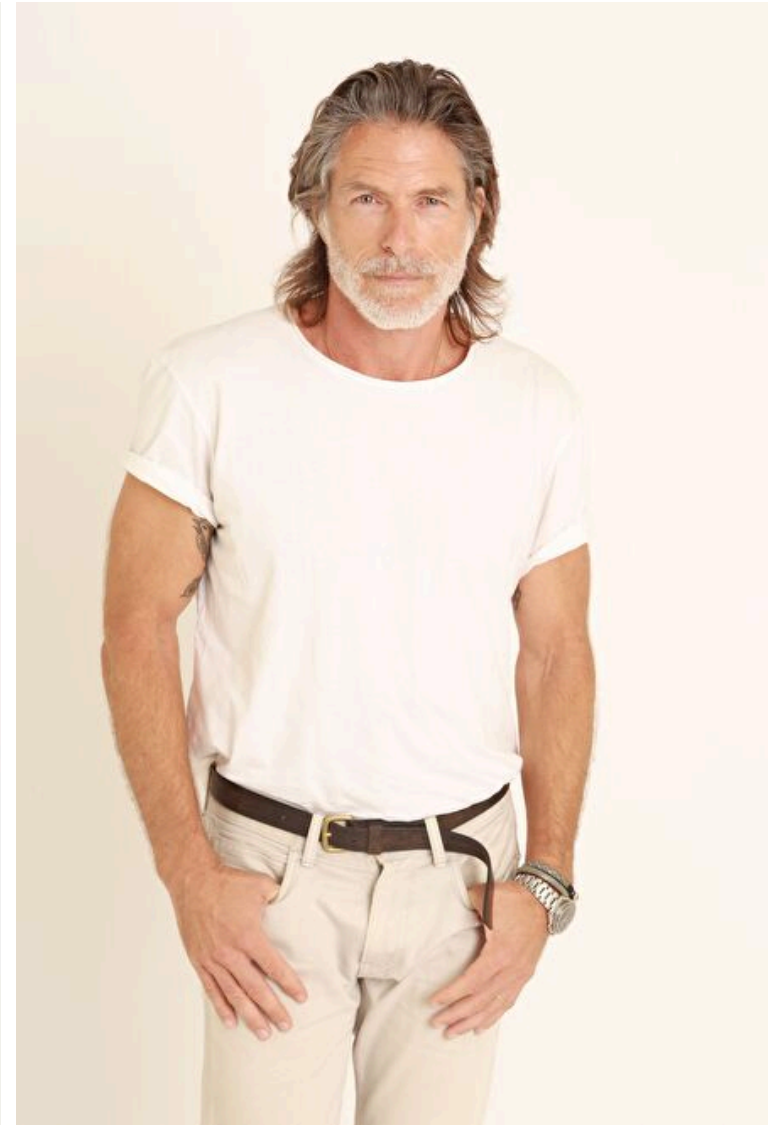

Select

MODEL MANAGEMENT

500 Bishop St NW SUITE A-2, Atlanta, 30318, Georgia, United States

Phone: (404) 872-7444 Fax: (404) 874-1526 Email: info.atlanta@selectmodel.com Website: <https://selectmodel.com/>

MICHEL FRANCOEUR

Height 183cm / 6' 0.0"

Chest 101cm / 40"

Waist 81cm / 32"

Shoes EU/US/UK 44.5 / 11.5 /
10

Inseam 79cm / 31"

Suit size 50cm / 40"

Suit cut Regular

Neck 38cm / 15"

Hair Dark blond

Hair length 4

Eyes Blue green