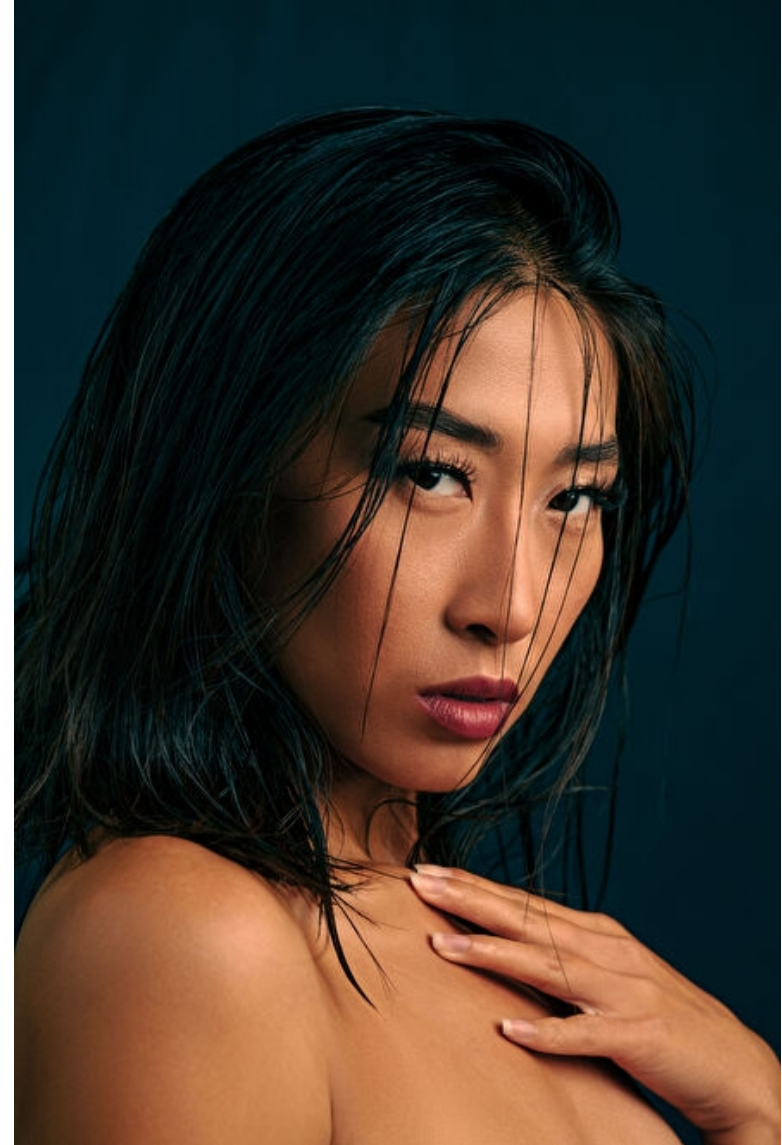

## Michele Weaver

Height 173cm / 5' 8.0"

Bust 86cm / 34"

Waist 68cm / 27"

Hips 91cm / 36"

Shoes EU/US/UK 39.5 / 8.5 / 6

Eyes Brown

Hair Brown