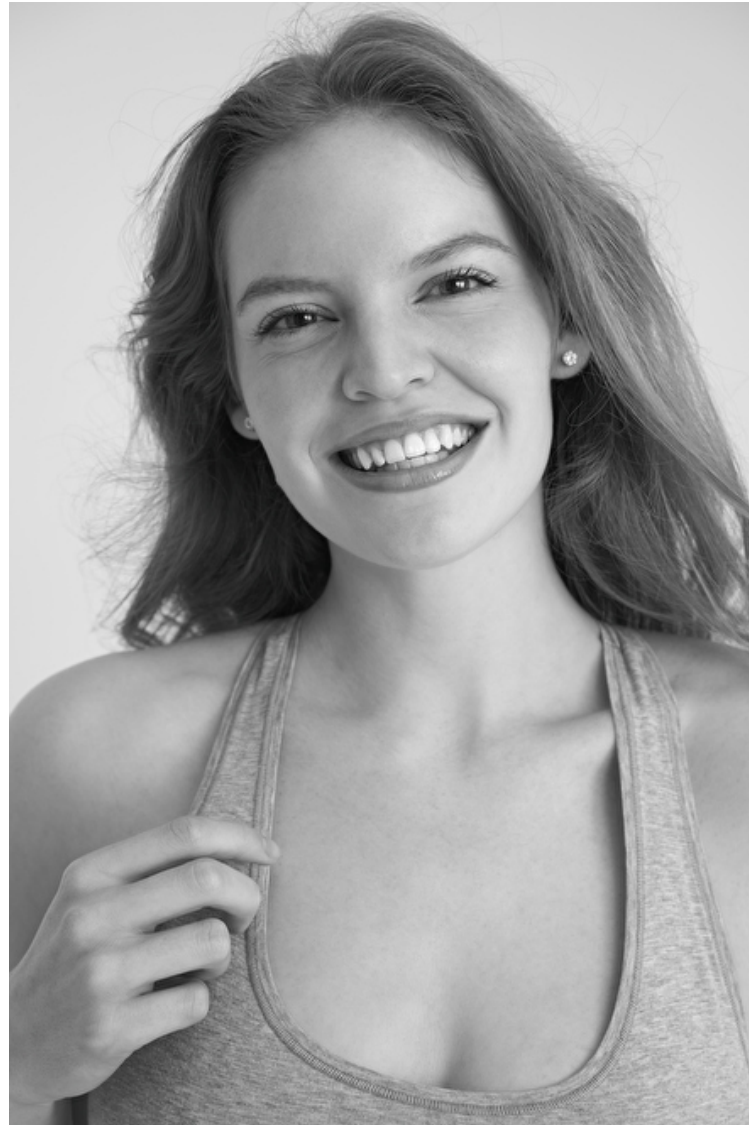

Bust 84cm / 33"

Waist 66cm / 26"

Hips 90cm / 35.5"

Shoes EU/US/UK 39 / 8 / 6

Eyes Blue

Hair Strawberry blonde

Select

MODEL MANAGEMENT