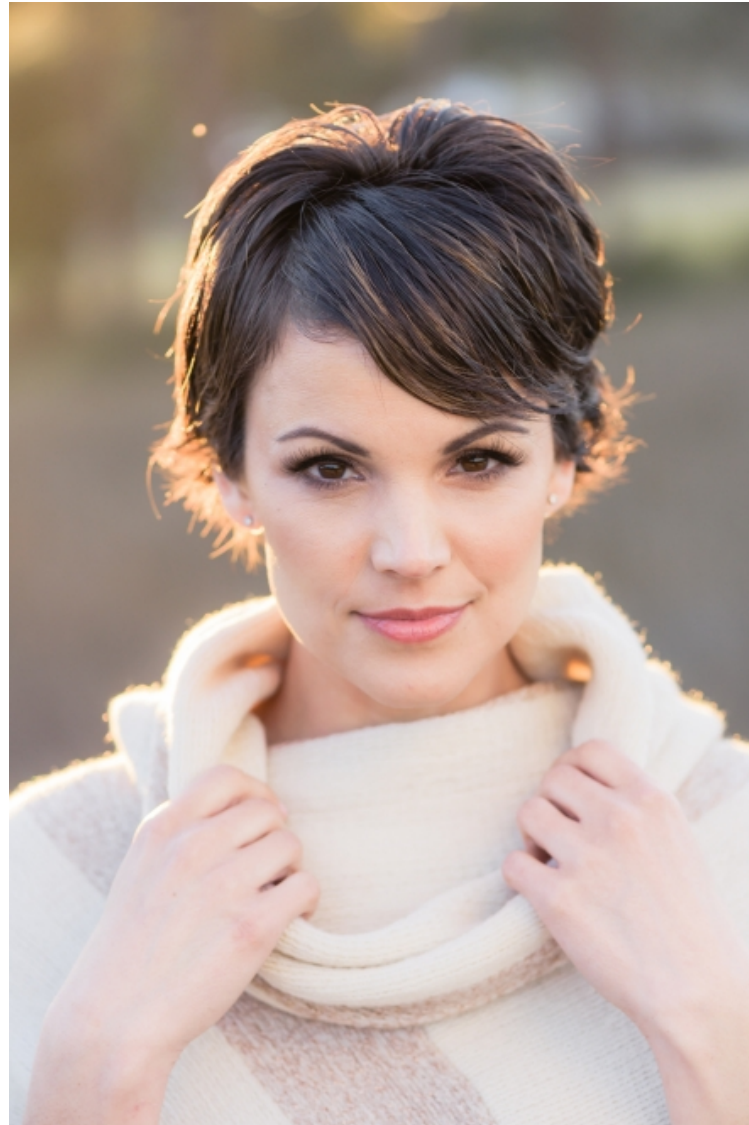

Select

MODEL MANAGEMENT

500 Bishop St NW SUITE A-2, Atlanta, 30318, Georgia, United States
Email: info.atlanta@selectmodel.com **Website:** <https://selectmodel.com/>

Michelle Holgate

Height 175cm / 5' 9.0"

Size EU/US 34 / 4

Bust 87cm / 34.5"

Waist 72cm / 28.5"

Hips 91cm / 36"

Shoes EU/US/UK 39 / 8 / 6

Eyes Brown

Hair Brown

Cup B