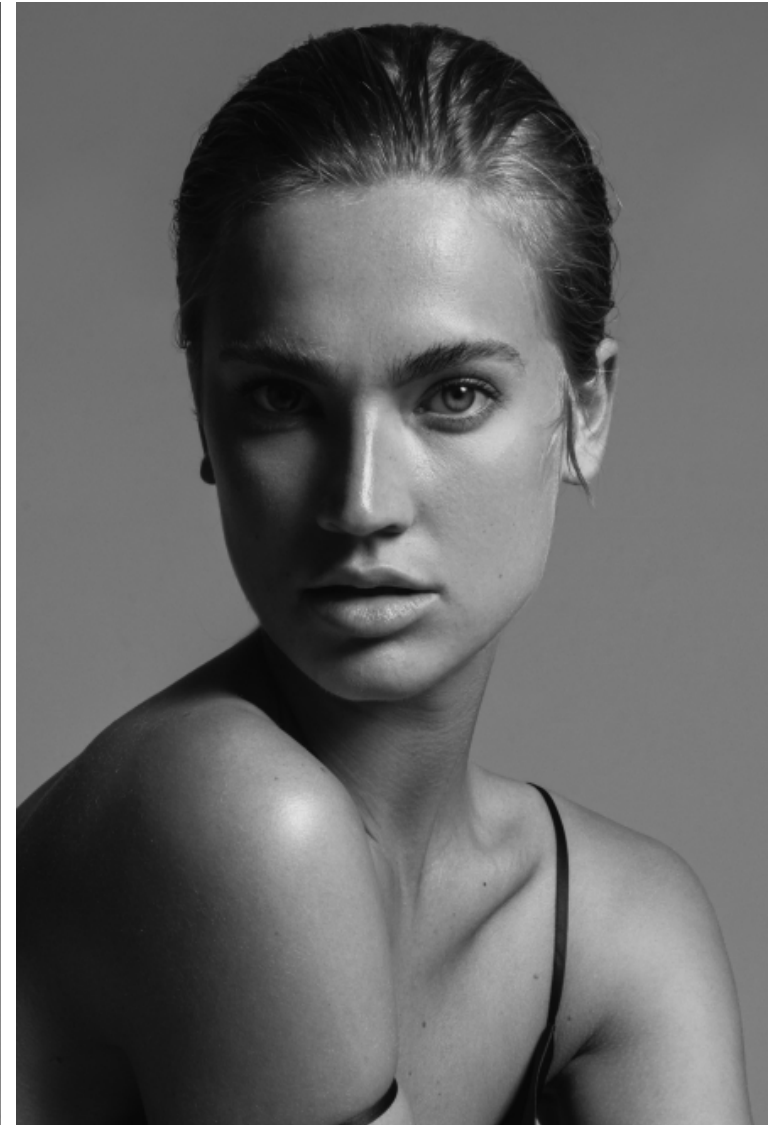

Select

MODEL MANAGEMENT

500 Bishop St NW SUITE A-2, Atlanta, 30318, Georgia, United States
Phone: (404) 872-7444 **Fax:** (404) 874-1526 **Email:** info.atlanta@selectmodel.com **Website:** <https://selectmodel.com/>

Michon van As

Height 179cm / 5' 10.5"

Size EU/US 32 / 2

Waist 61cm / 24"

Hips 86cm / 34"

Shoes EU/US/UK 40.5 / 9.5 / 7

Eyes Green

Hair Blond

Bust 81cm / 32"

Cup C