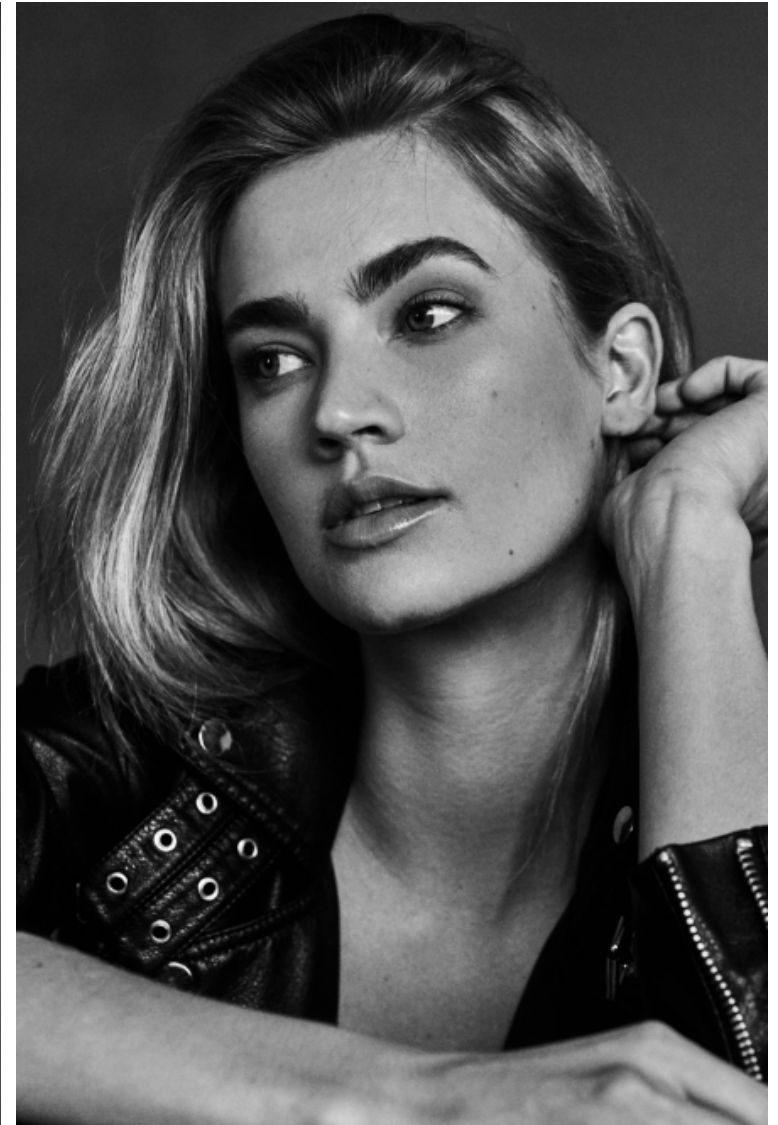

Select

MODEL MANAGEMENT

500 Bishop St NW SUITE A-2, Atlanta, 30318, Georgia, United States
Phone: (404) 872-7444 **Fax:** (404) 874-1526 **Email:** info.atlanta@selectmodel.com **Website:** <https://selectmodel.com/>

Michon van As

Height 179cm / 5' 10.5"

Size EU/US 32 / 2

Waist 61cm / 24"

Hips 86cm / 34"

Shoes EU/US/UK 40.5 / 9.5 / 7

Eyes Green

Hair Blond

Bust 81cm / 32"

Cup C