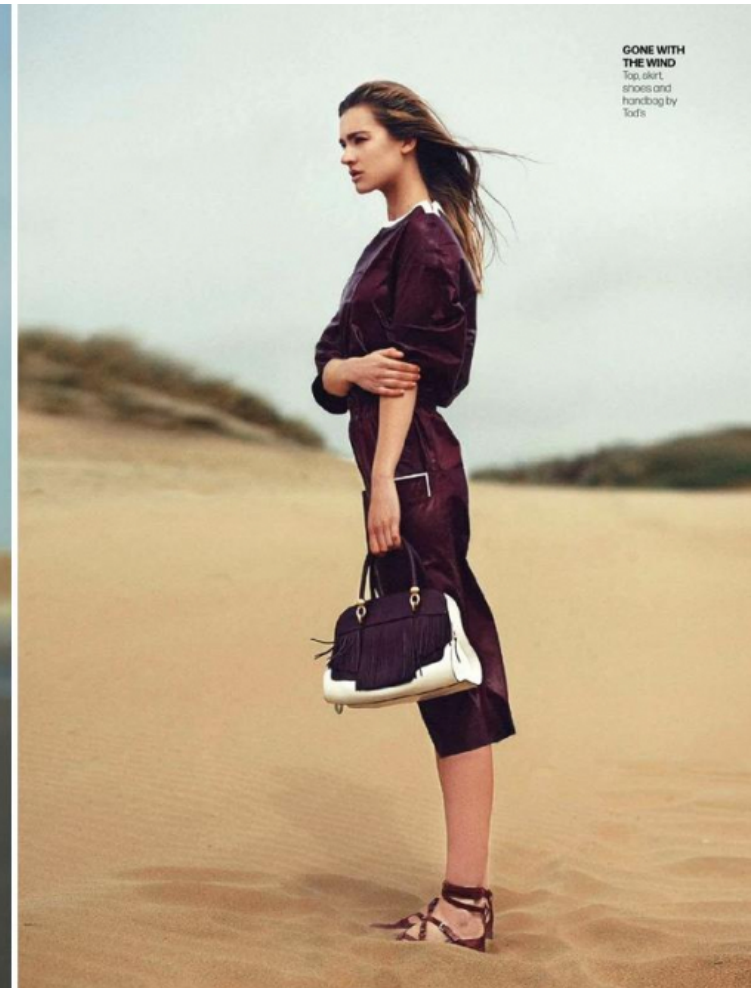

Select

MODEL MANAGEMENT

500 Bishop St NW SUITE A-2, Atlanta, 30318, Georgia, United States
Phone: (404) 872-7444 **Fax:** (404) 874-1526 **Email:** info.atlanta@selectmodel.com **Website:** <https://selectmodel.com/>

Michon van As

Height 179cm / 5' 10.5"

Size EU/US 32 / 2

Waist 61cm / 24"

Hips 86cm / 34"

Shoes EU/US/UK 40.5 / 9.5 / 7

Eyes Green

Hair Blond

Bust 81cm / 32"

Cup C

NEW
HORIZONS
styled by
Jonathan
Saunders