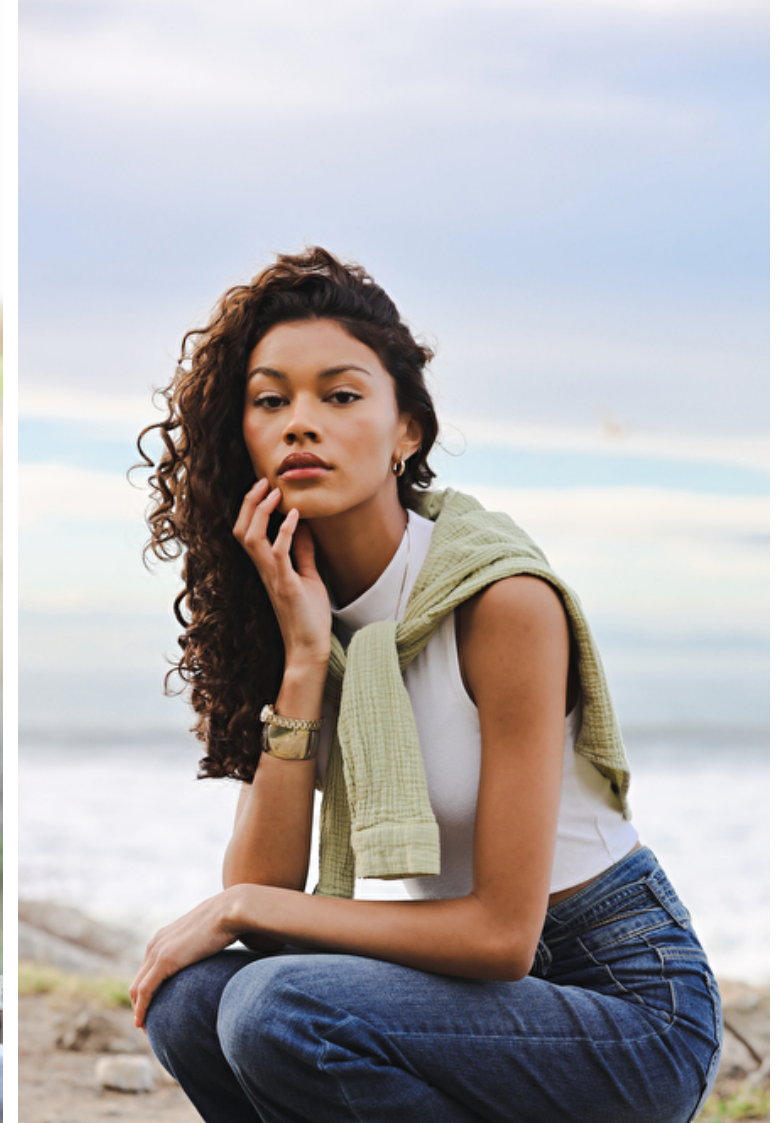

Select

MODEL MANAGEMENT

500 Bishop St NW SUITE A-2, Atlanta, 30318, Georgia, United States
Phone: (404) 872-7444 **Fax:** (404) 874-1526 **Email:** info.atlanta@selectmodel.com **Website:** <https://selectmodel.com/>

Mikayla Hicks

Height 168cm / 5' 6.0"

Bust 76cm / 30"

Waist 59cm / 23"

Hips 84cm / 33"

Shoes EU/US/UK 39 / 8 / 6

Eyes Brown

Hair Brown

Cup B

Location LA