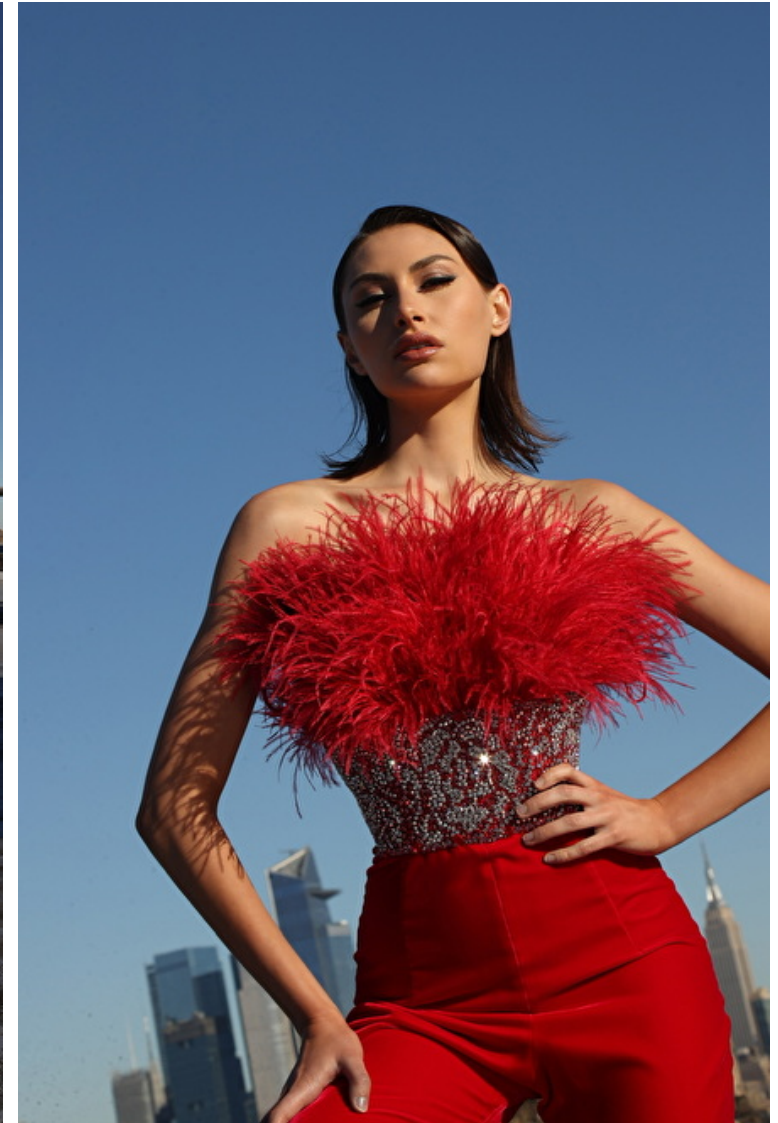

Select

MODEL MANAGEMENT

500 Bishop St NW SUITE A-2, Atlanta, 30318, Georgia, United States
Phone: (404) 872-7444 **Fax:** (404) 874-1526 **Email:** info.atlanta@selectmodel.com **Website:** <https://selectmodel.com/>

Morgan Romano

Height 174cm / 5' 8.5"

Size EU/US 32 / 2

Bust 82cm / 32.5"

Waist 61cm / 24"

Hips 84cm / 33"

Shoes EU/US/UK 39 / 8 / 6

Eyes Hazel

Hair Brown