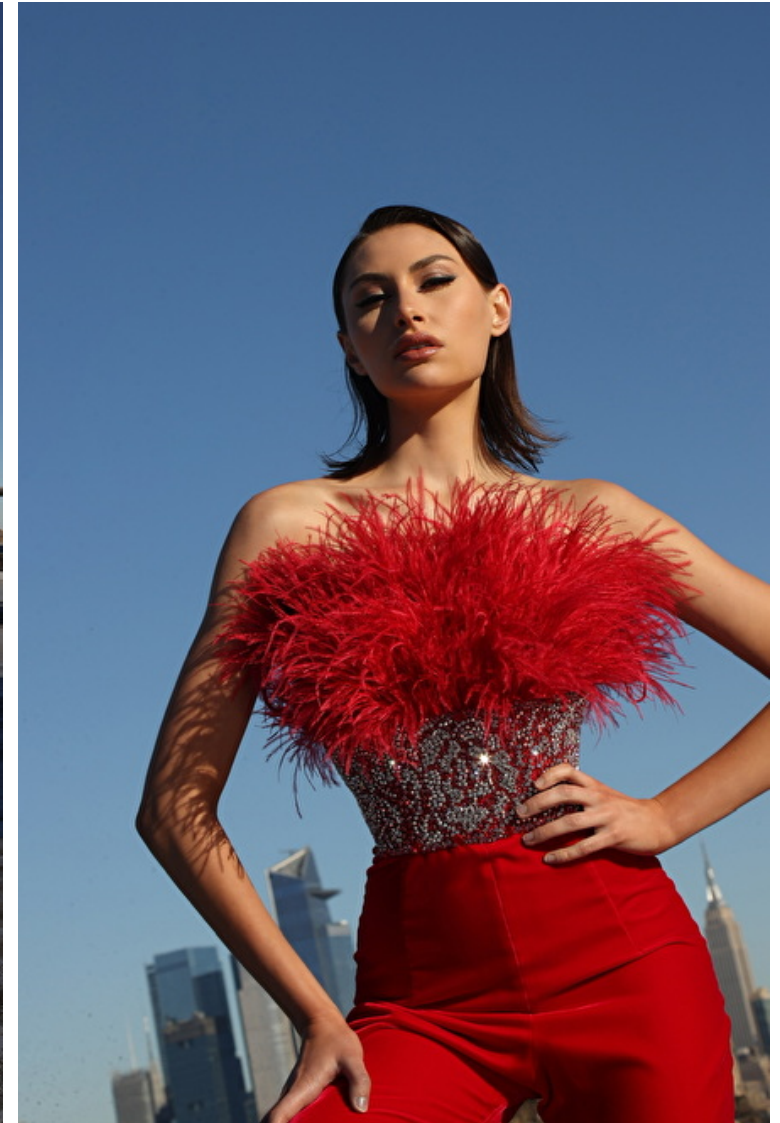

Select

MODEL MANAGEMENT

500 Bishop St NW SUITE A-2, Atlanta, 30318, Georgia, United States
Phone: (404) 872-7444 **Fax:** (404) 874-1526 **Email:** info.atlanta@selectmodel.com **Website:** <https://selectmodel.com/>

Morgan Romano

Height 174cm / 5' 8.5"

Size EU/US 32 / 2

Bust 82cm / 32.5"

Waist 61cm / 24"

Hips 84cm / 33"

Shoes EU/US/UK 39 / 8 / 6

Eyes Hazel

Hair Brown