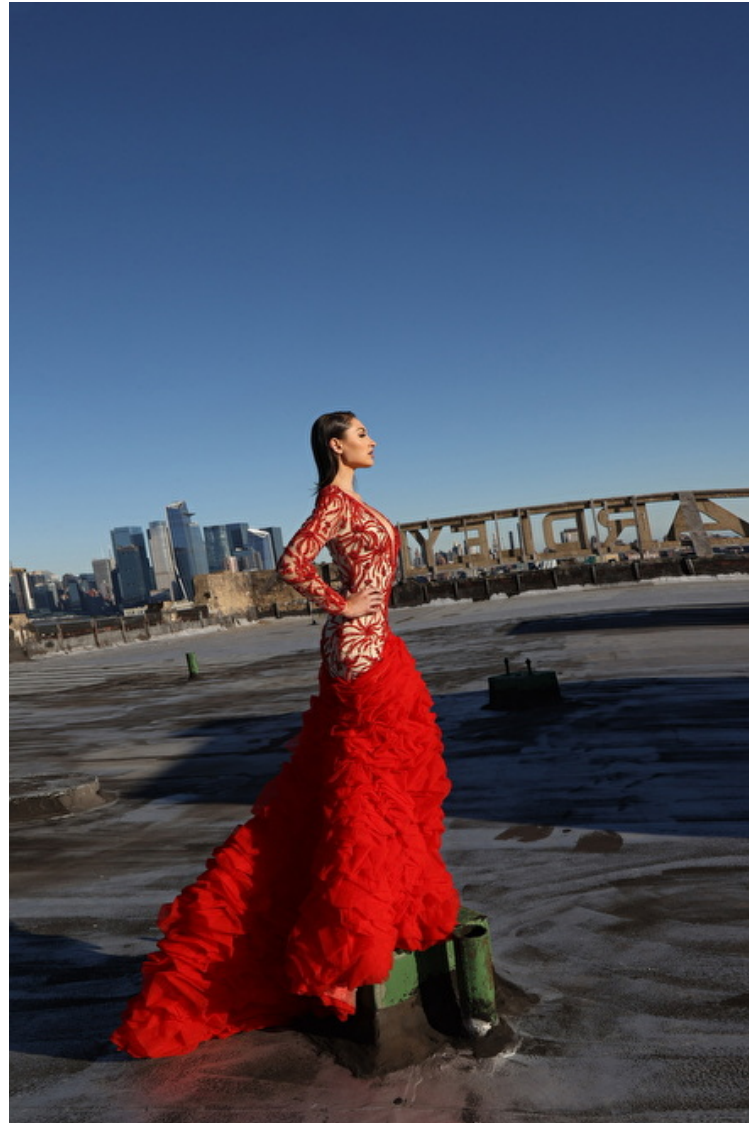

Select

MODEL MANAGEMENT

500 Bishop St NW SUITE A-2, Atlanta, 30318, Georgia, United States
Phone: (404) 872-7444 **Fax:** (404) 874-1526 **Email:** info.atlanta@selectmodel.com **Website:** <https://selectmodel.com/>

Morgan Romano

Height 174cm / 5' 8.5"

Size EU/US 32 / 2

Bust 82cm / 32.5"

Waist 61cm / 24"

Hips 84cm / 33"

Shoes EU/US/UK 39 / 8 / 6

Eyes Hazel

Hair Brown