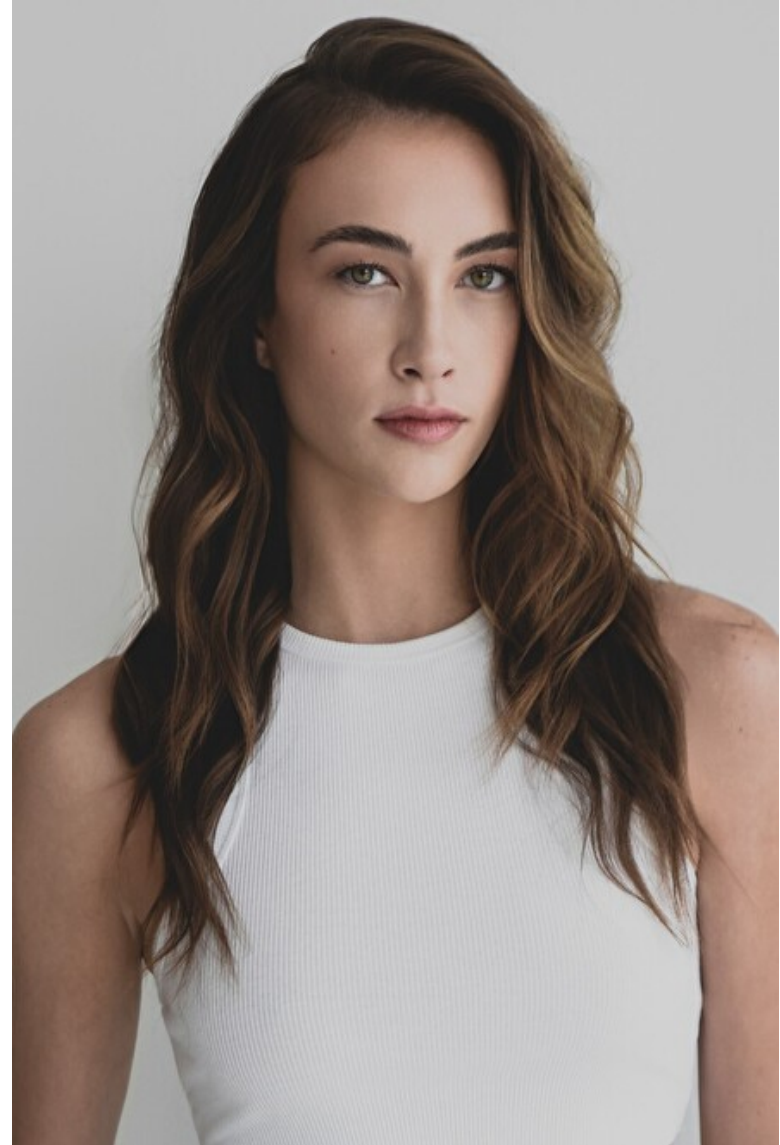

Select

MODEL MANAGEMENT

500 Bishop St NW SUITE A-2, Atlanta, 30318, Georgia, United States
Email: info.atlanta@selectmodel.com **Website:** <https://selectmodel.com/>

Nadia Rhodes

Height 180cm / 5' 11.0"

Bust 81cm / 32"

Waist 61cm / 24"

Hips 81cm / 32"

Shoes EU/US/UK 41 / 9.5 / 8

Eyes Green

Hair Brown