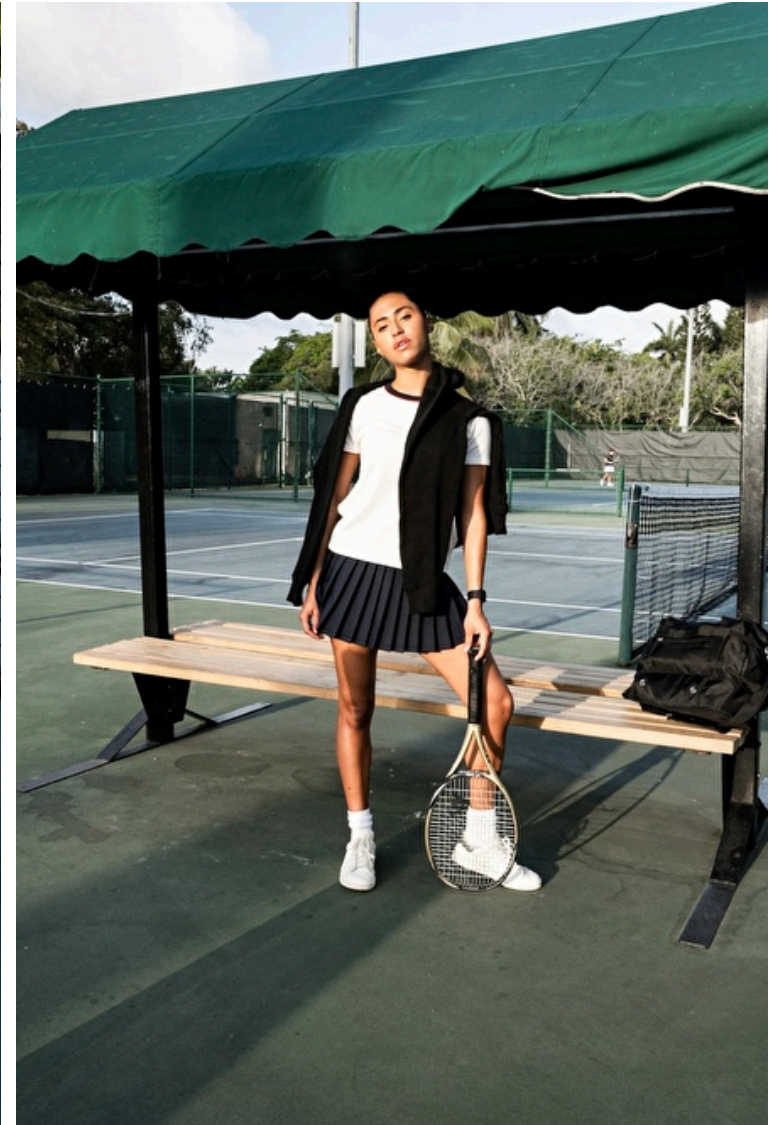

Nadja Soimaud

Height 173cm / 5' 8.0"

Bust 81cm / 32"

Waist 61cm / 24"

Hips 86cm / 34"

Shoes EU/US/UK 39.5 / 8.5 / 6

Eyes Dark brown

Hair Dark brown