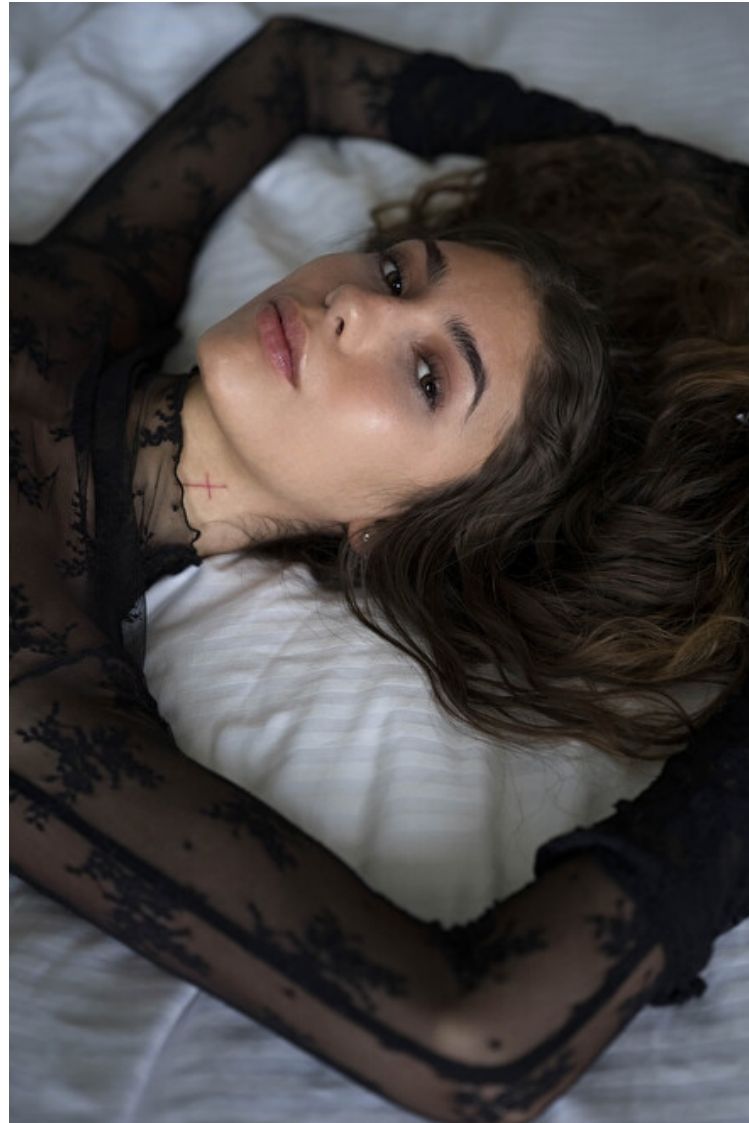

Bust 81cm / 32"

Waist 62cm / 24.5"

Hips 86cm / 34"

Shoes EU/US/UK 39.5 / 8.5 / 6

Eyes Dark brown

Hair Brown

Select

MODEL MANAGEMENT