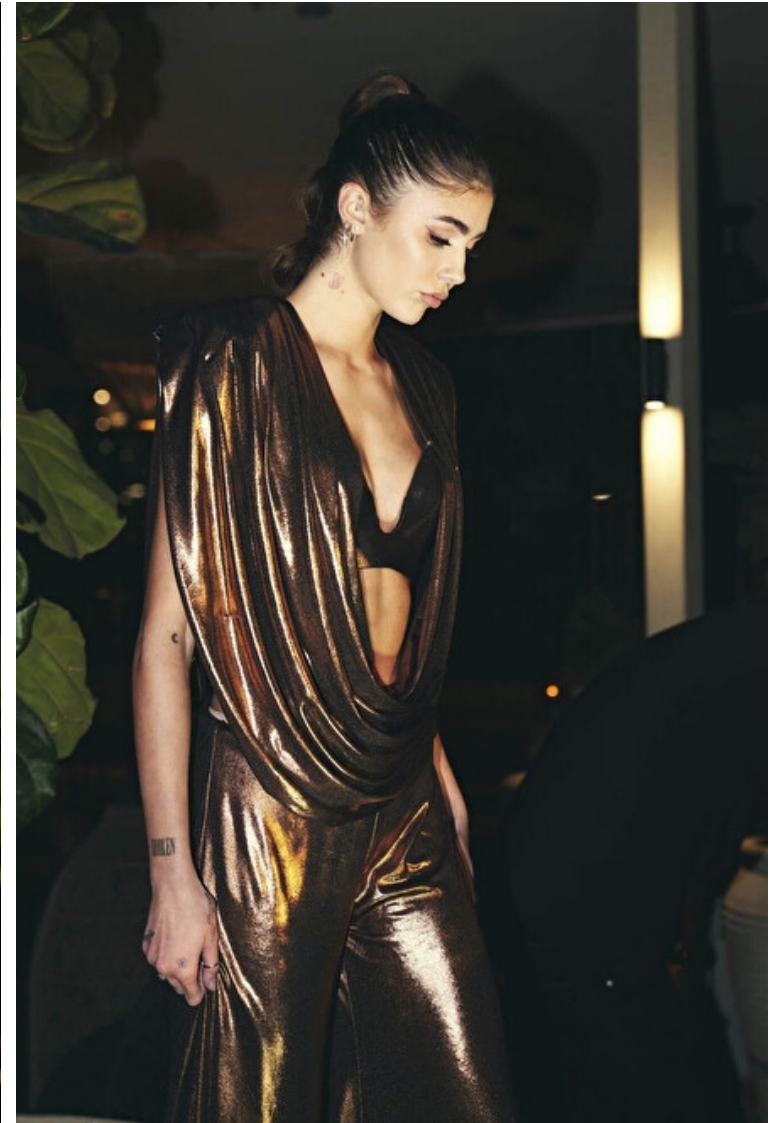

Bust 81cm / 32"

Waist 62cm / 24.5"

Hips 86cm / 34"

Shoes EU/US/UK 39.5 / 8.5 / 6

Eyes Dark brown

Hair Brown

Select

MODEL MANAGEMENT