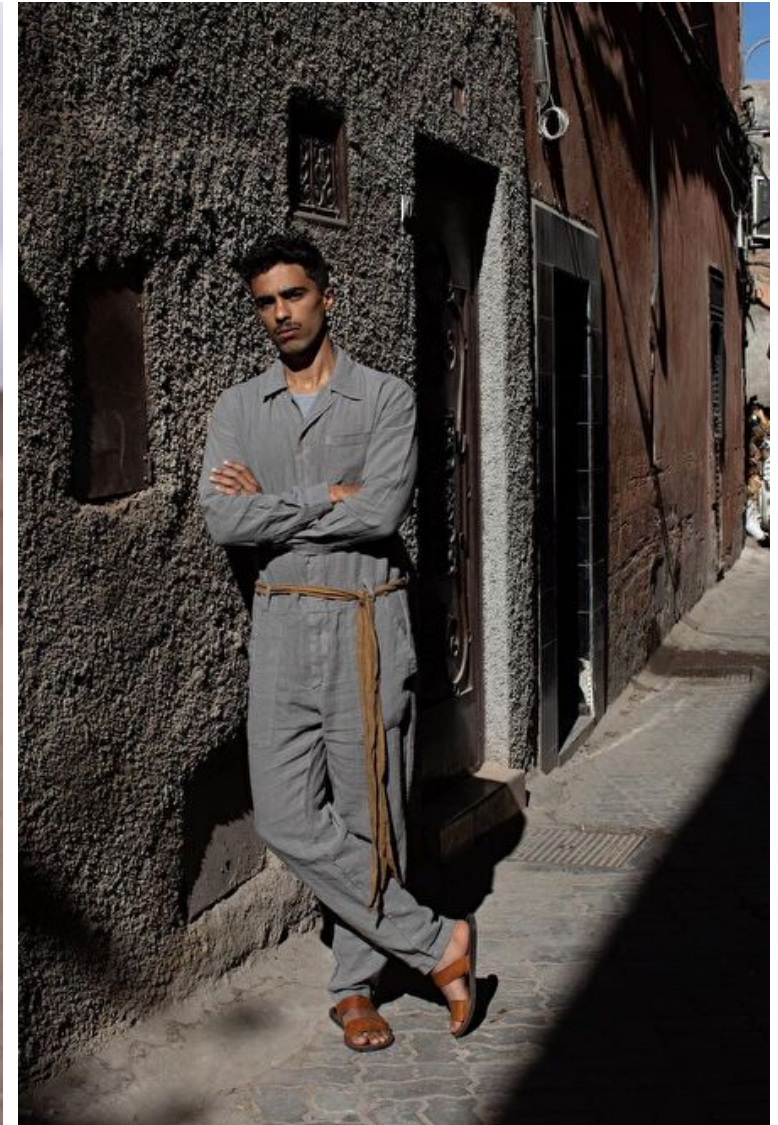

Select

MODEL MANAGEMENT

500 Bishop St NW SUITE A-2, Atlanta, 30318, Georgia, United States
Phone: (404) 872-7444 **Fax:** (404) 874-1526 **Email:** info.atlanta@selectmodel.com **Website:** <https://selectmodel.com/>

Nasr-Eddine Falahi

Height 183cm / 6' 0.0"

Waist 83cm / 32.5"

Shoes EU/US/UK 42 / 9.5 / 8

Eyes Brown

Hair Dark brown

Inseam 77cm / 30.5"

Neck 38cm / 15"

Sleeve 56cm / 22"