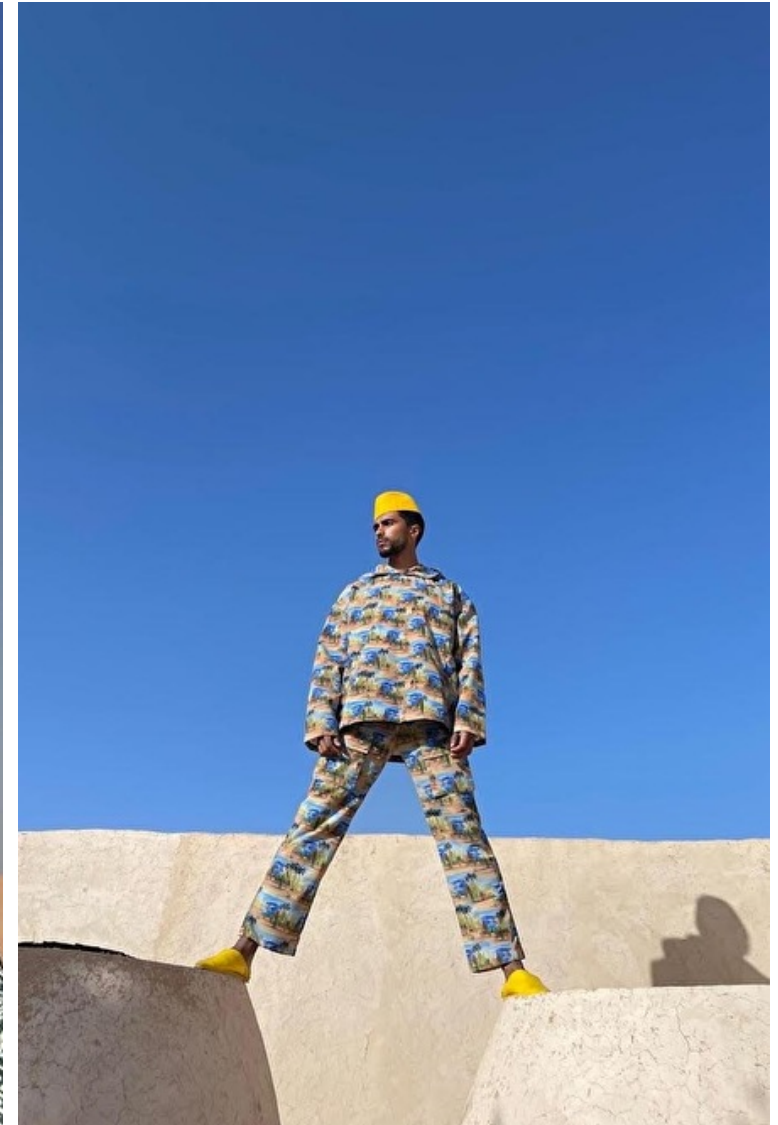

Nasr-Eddine Falahi

Height 183cm / 6' 0.0"

Waist 83cm / 32.5"

Shoes EU/US/UK 42 / 9.5 / 8

Eyes Brown

Hair Dark brown

Inseam 77cm / 30.5"

Neck 38cm / 15"

Sleeve 56cm / 22"