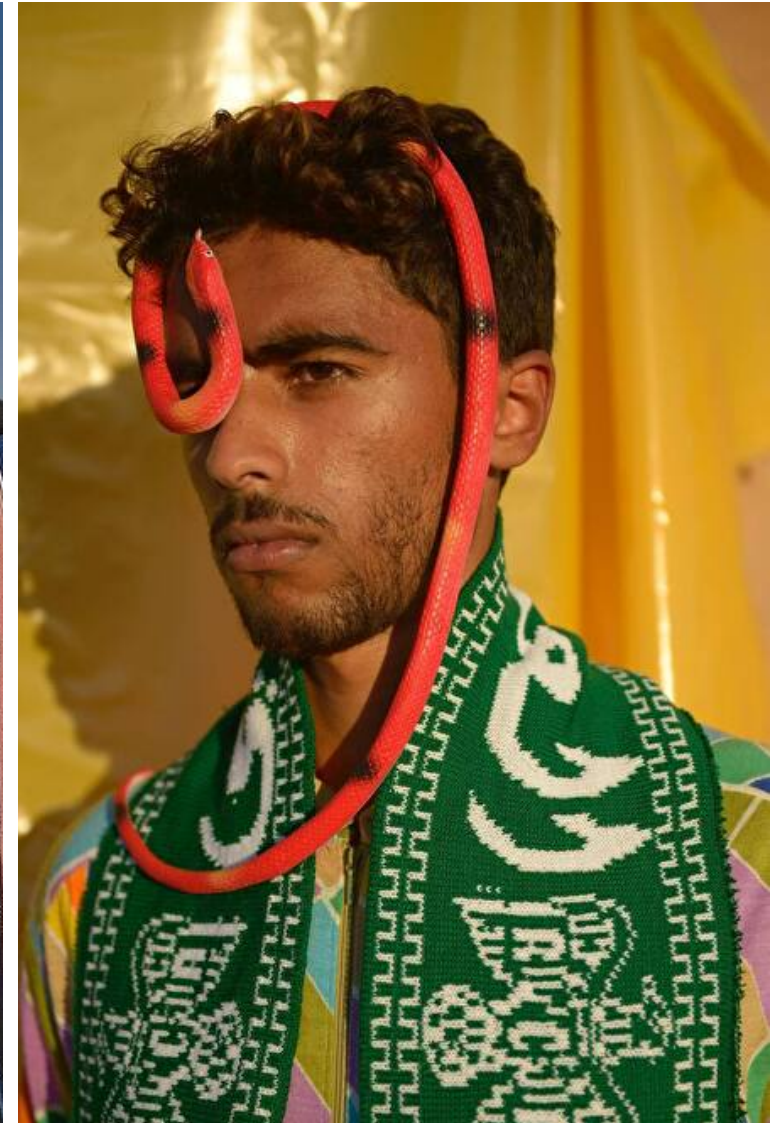

Select

MODEL MANAGEMENT

500 Bishop St NW SUITE A-2, Atlanta, 30318, Georgia, United States

Phone: (404) 872-7444 Fax: (404) 874-1526 Email: info.atlanta@selectmodel.com Website: <https://selectmodel.com/>

Nasr-Eddine Falahi

Height 183cm / 6' 0.0"

Waist 83cm / 32.5"

Shoes EU/US/UK 42 / 9.5 / 8

Eyes Brown

Hair Dark brown

Inseam 77cm / 30.5"

Neck 38cm / 15"

Sleeve 56cm / 22"