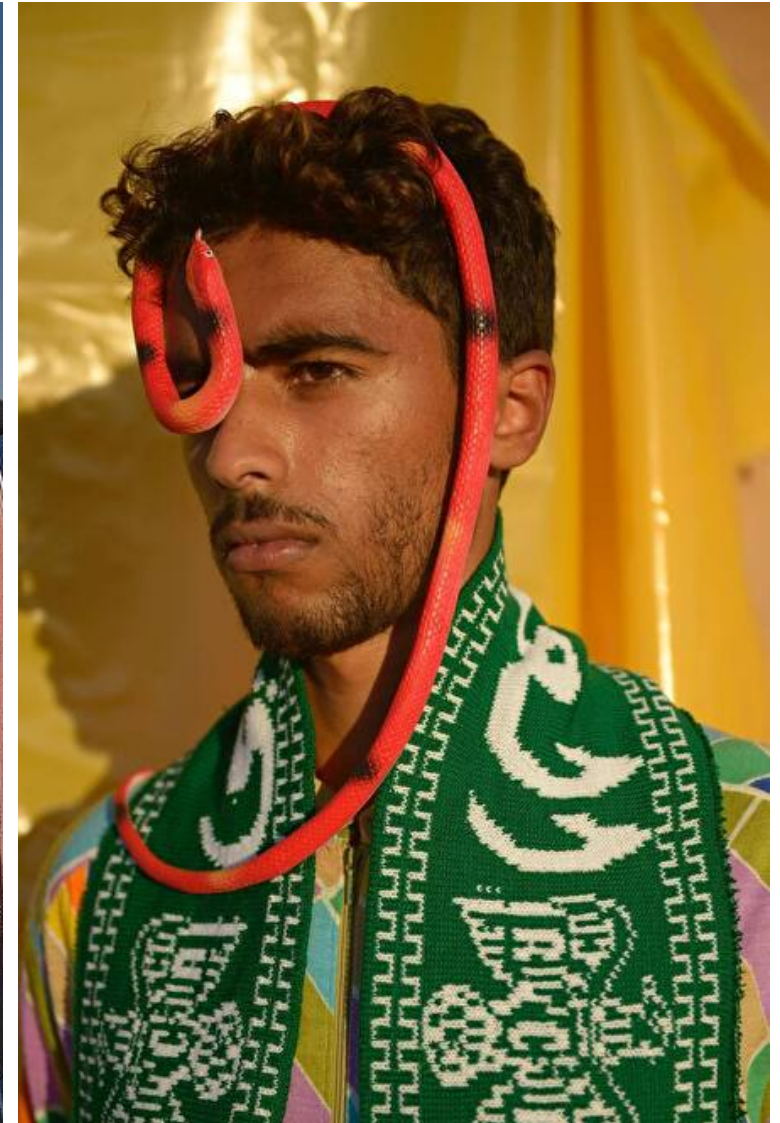

Nasr-Eddine Falahi

Height 183cm / 6' 0.0"

Waist 83cm / 32.5"

Shoes EU/US/UK 42 / 9.5 / 8

Eyes Brown

Hair Dark brown

Inseam 77cm / 30.5"

Neck 38cm / 15"

Sleeve 56cm / 22"